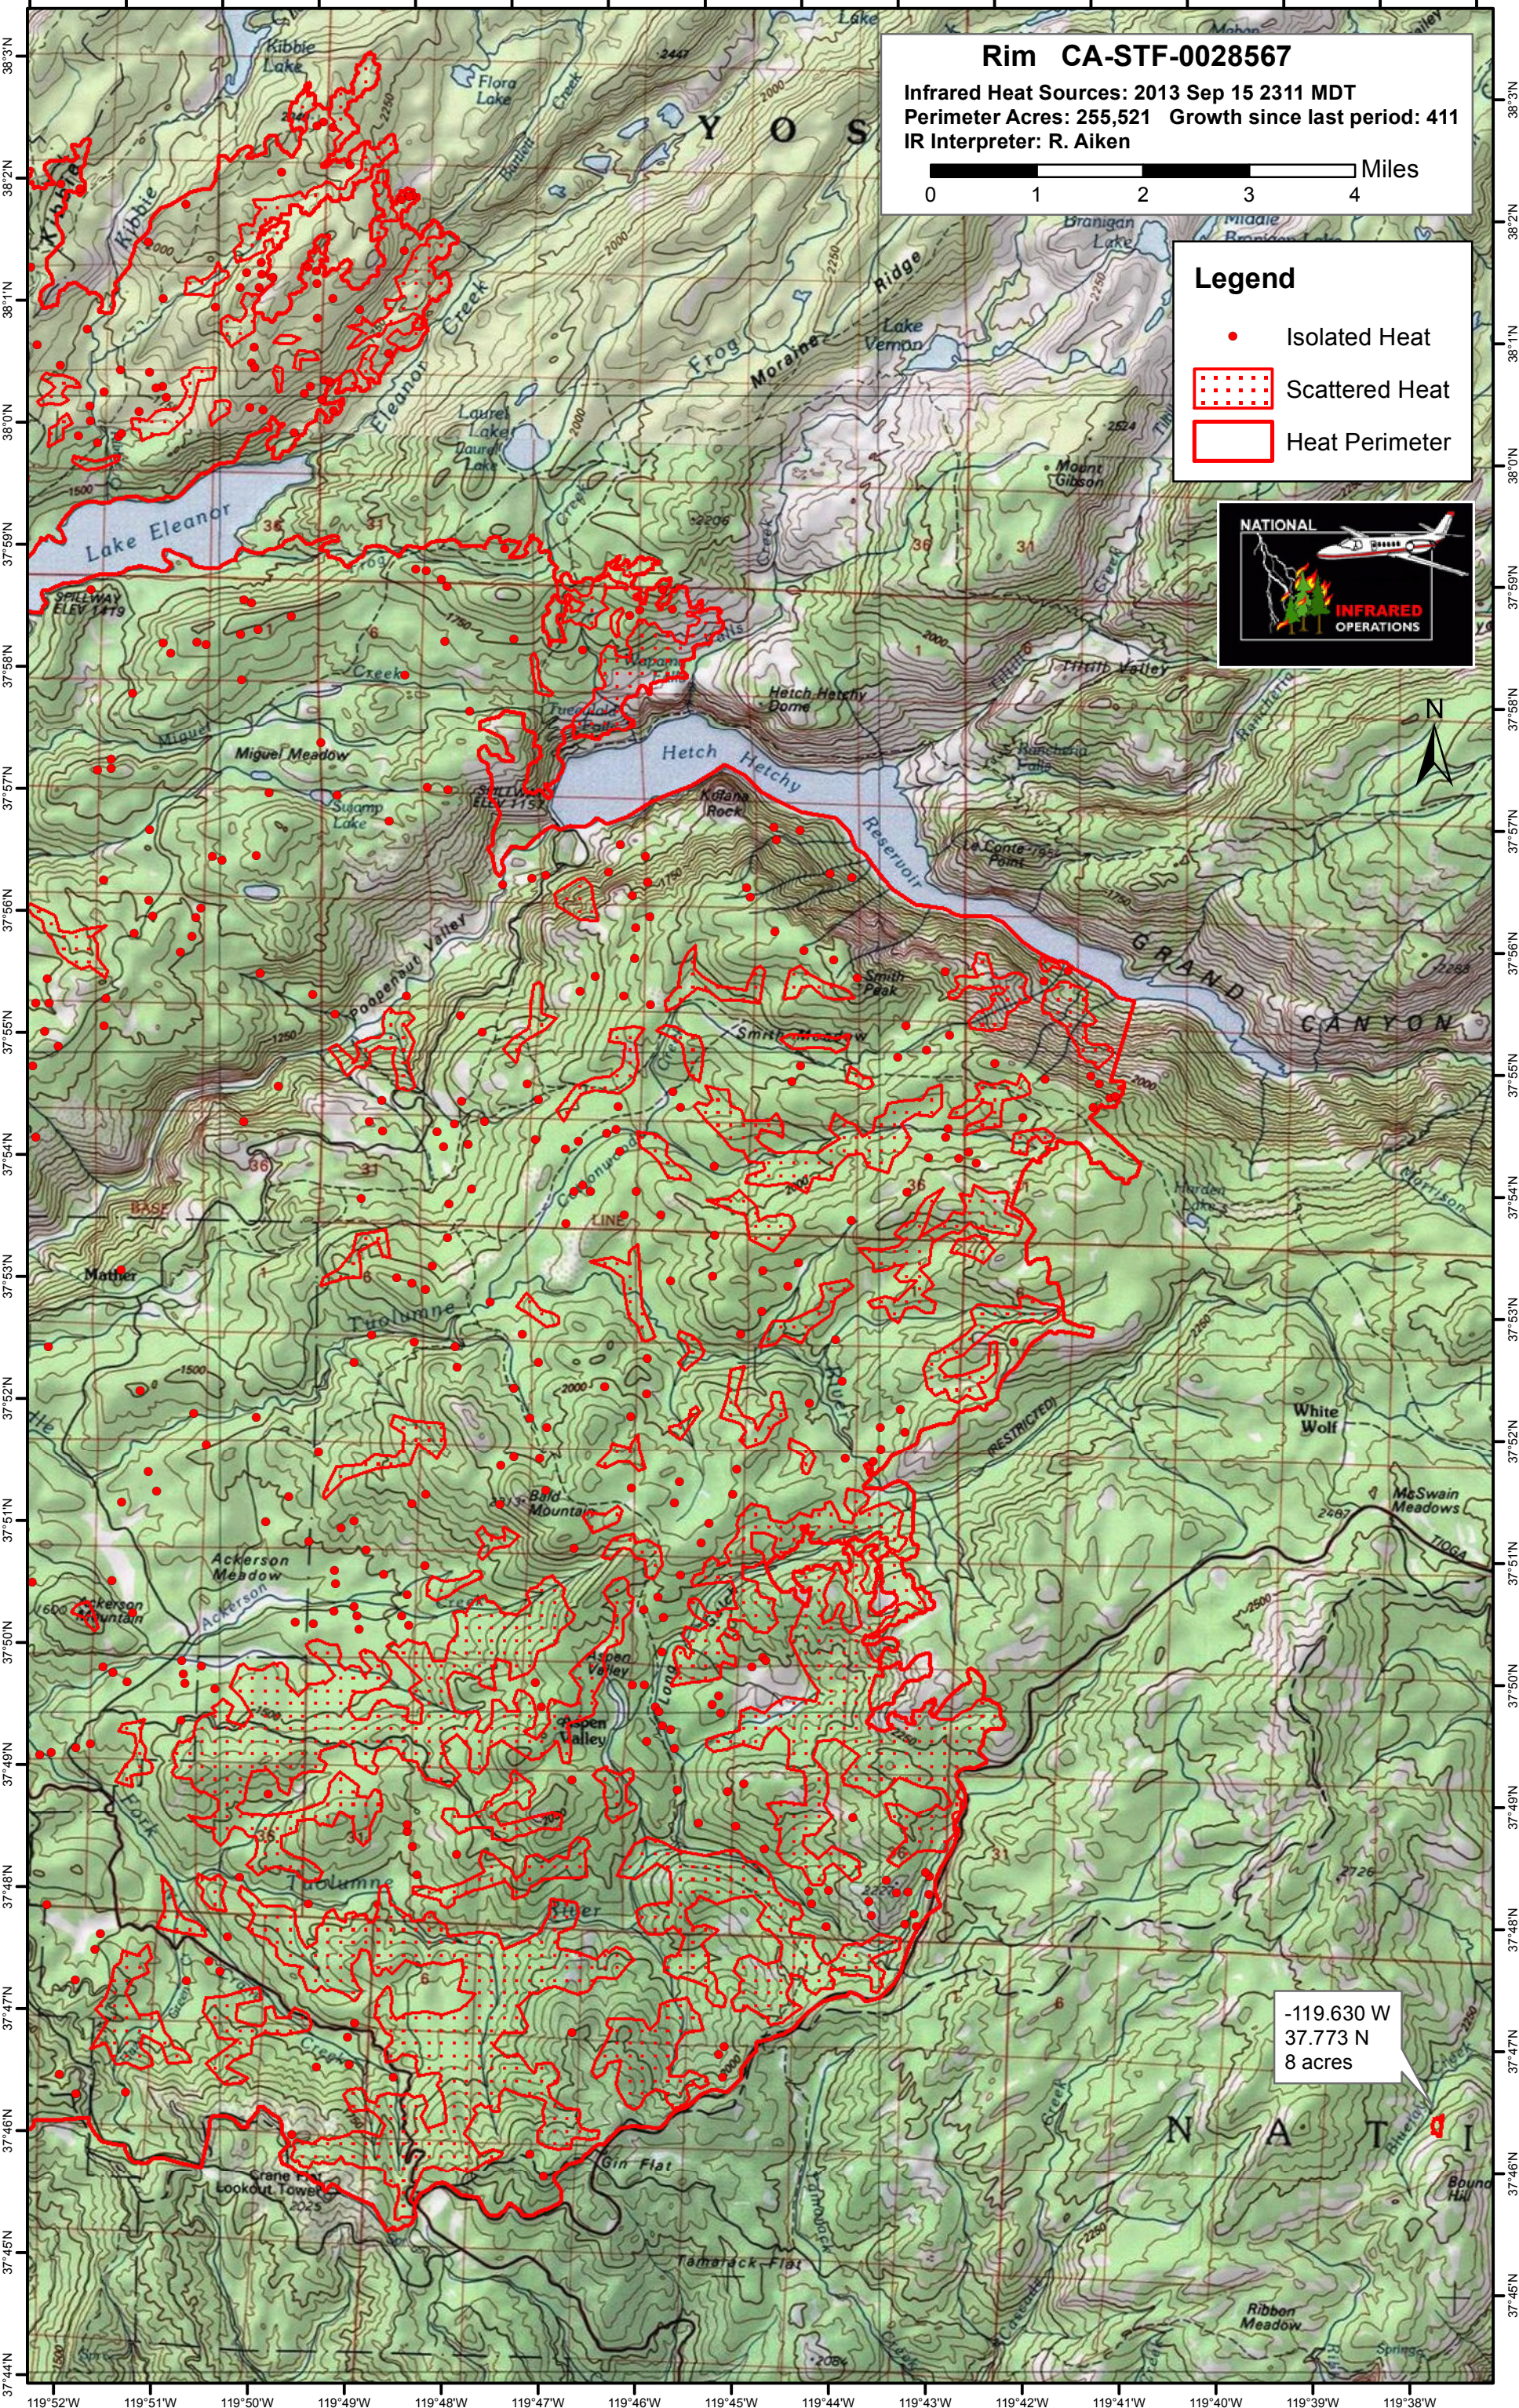

119°53'W 119°52'W 119°51'W 119°50'W 119°49'W 119°48'W 119°47'W 119°46'W 119°45'W 119°44'W 119°43'W 119°42'W 119°41'W 119°40'W 119°39'W 119°38'W

Rim CA-STF-0028567
Infrared Heat Sources: 2013 Sep 15 2311 MDT
Perimeter Acres: 255,521 Growth since last period: 411
IR Interpreter: R. Aiken

Legend

- Isolated Heat
- Scattered Heat
- Heat Perimeter

-119.630 W
37.773 N
8 acres

119°52'W 119°51'W 119°50'W 119°49'W 119°48'W 119°47'W 119°46'W 119°45'W 119°44'W 119°43'W 119°42'W 119°41'W 119°40'W 119°39'W 119°38'W