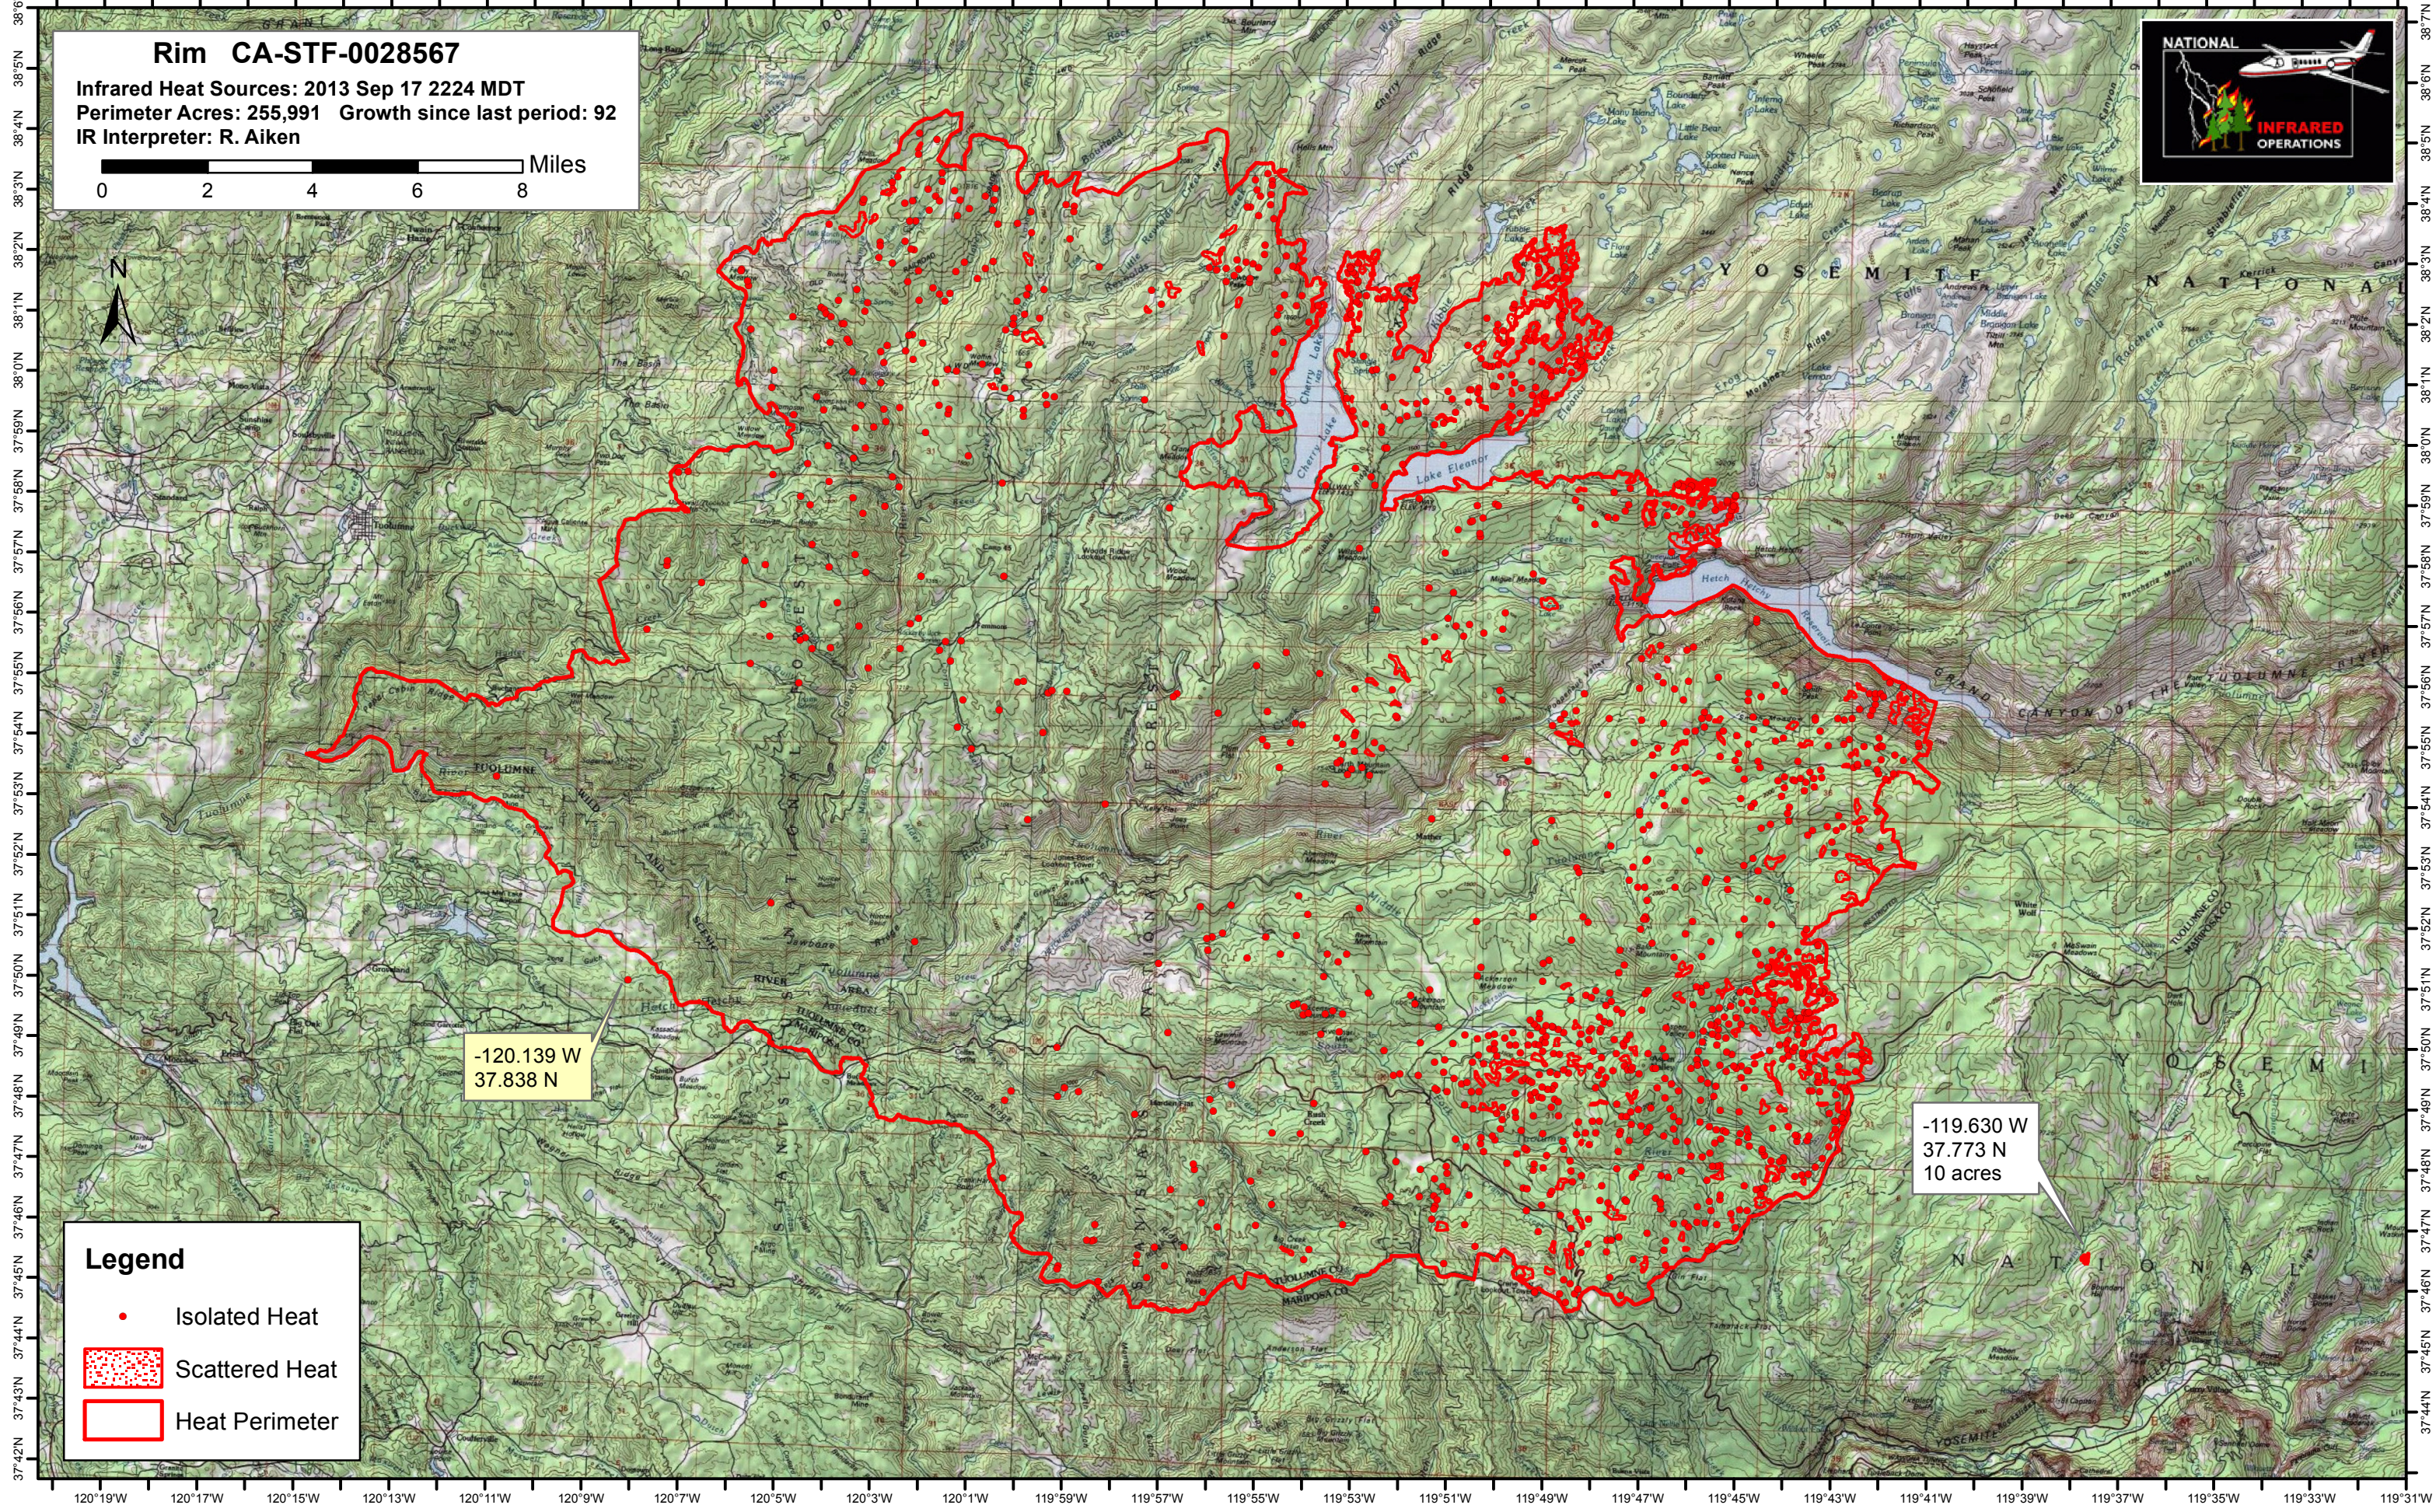

120°20'W 120°18'W 120°16'W 120°14'W 120°12'W 120°10'W 120°8'W 120°6'W 120°4'W 120°2'W 120°0'W 119°58'W 119°56'W 119°54'W 119°52'W 119°50'W 119°48'W 119°46'W 119°44'W 119°42'W 119°40'W 119°38'W 119°36'W 119°34'W 119°32'W

Rim CA-STF-0028567

Infrared Heat Sources: 2013 Sep 17 2224 MDT
Perimeter Acres: 255,991 Growth since last period: 92
IR Interpreter: R. Aiken

-120.139 W
37.838 N

-119.630 W
37.773 N
10 acres

Legend

- Isolated Heat
- Scattered Heat
- Heat Perimeter

120°19'W 120°17'W 120°15'W 120°13'W 120°11'W 120°9'W 120°7'W 120°5'W 120°3'W 120°1'W 119°59'W 119°57'W 119°55'W 119°53'W 119°51'W 119°49'W 119°47'W 119°45'W 119°43'W 119°41'W 119°39'W 119°37'W 119°35'W 119°33'W 119°31'W