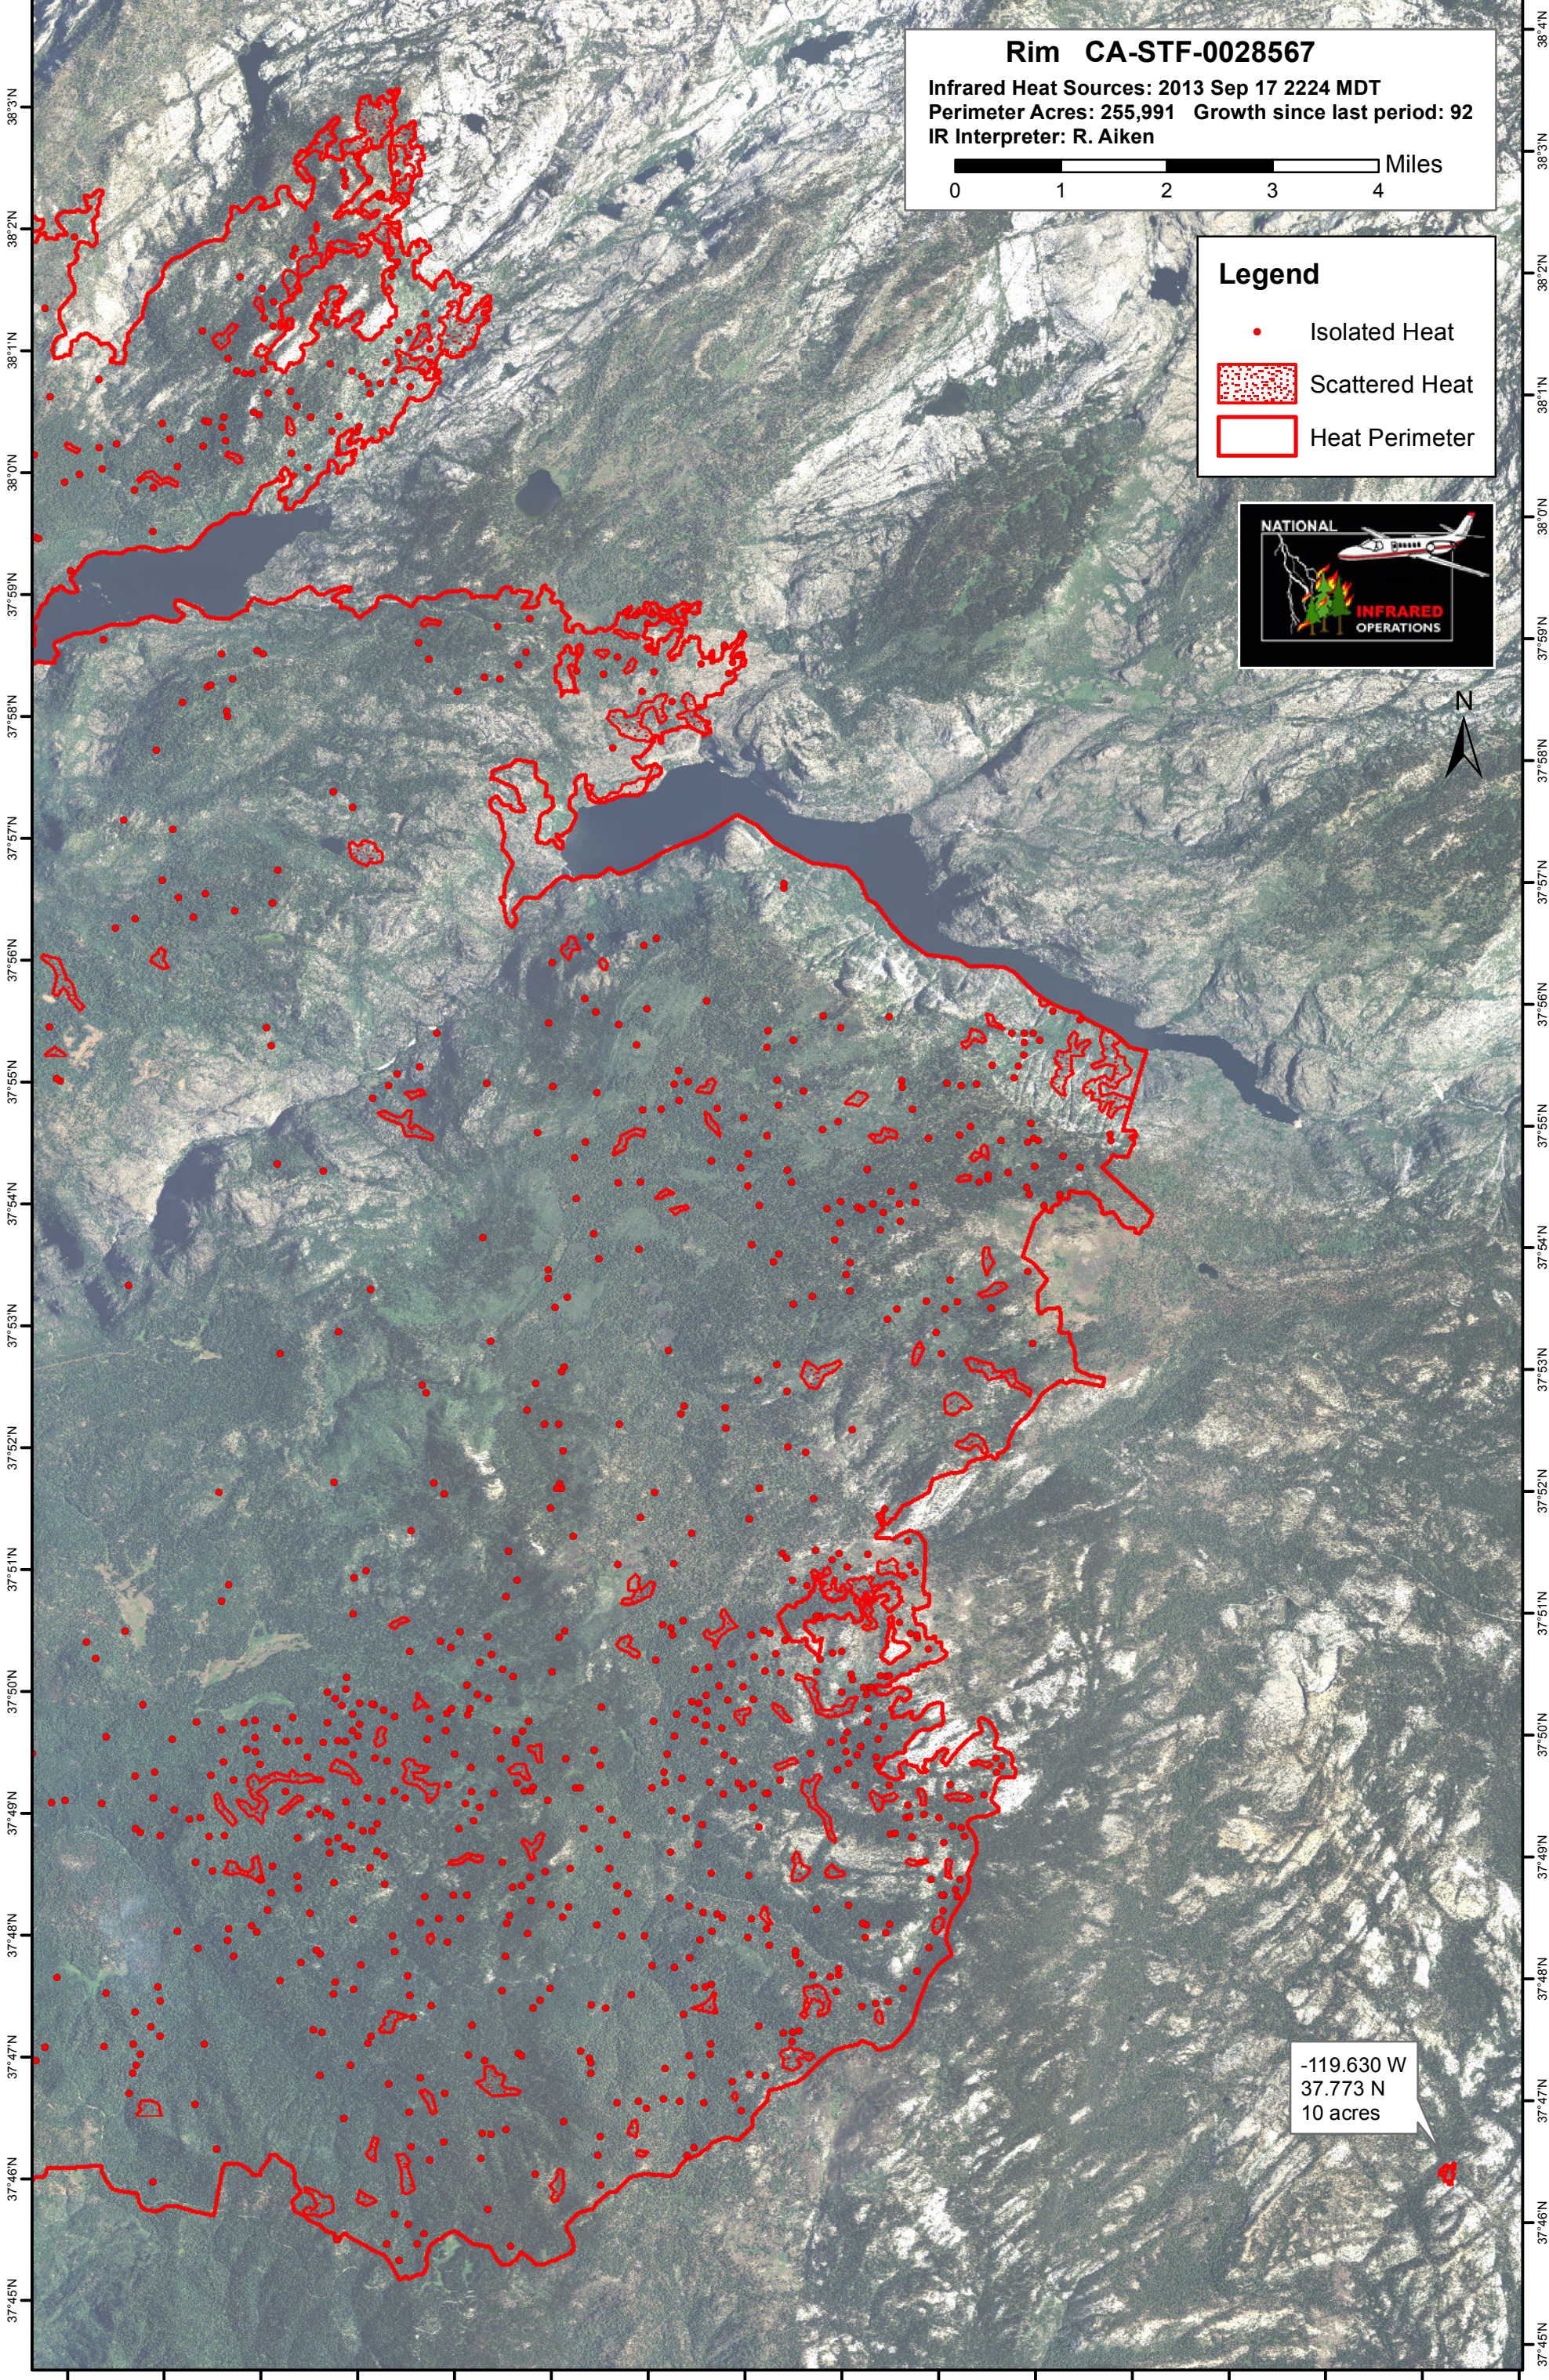

119°53'W 119°52'W 119°51'W 119°50'W 119°49'W 119°48'W 119°47'W 119°46'W 119°45'W 119°44'W 119°43'W 119°42'W 119°41'W 119°40'W 119°39'W 119°38'W

Rim CA-STF-0028567
Infrared Heat Sources: 2013 Sep 17 2224 MDT
Perimeter Acres: 255,991 Growth since last period: 92
IR Interpreter: R. Aiken

Legend

- Isolated Heat
- Scattered Heat
- Heat Perimeter

-119.630 W
37.773 N
10 acres

119°52'W 119°51'W 119°50'W 119°49'W 119°48'W 119°47'W 119°46'W 119°45'W 119°44'W 119°43'W 119°42'W 119°41'W 119°40'W 119°39'W 119°38'W 119°37'W