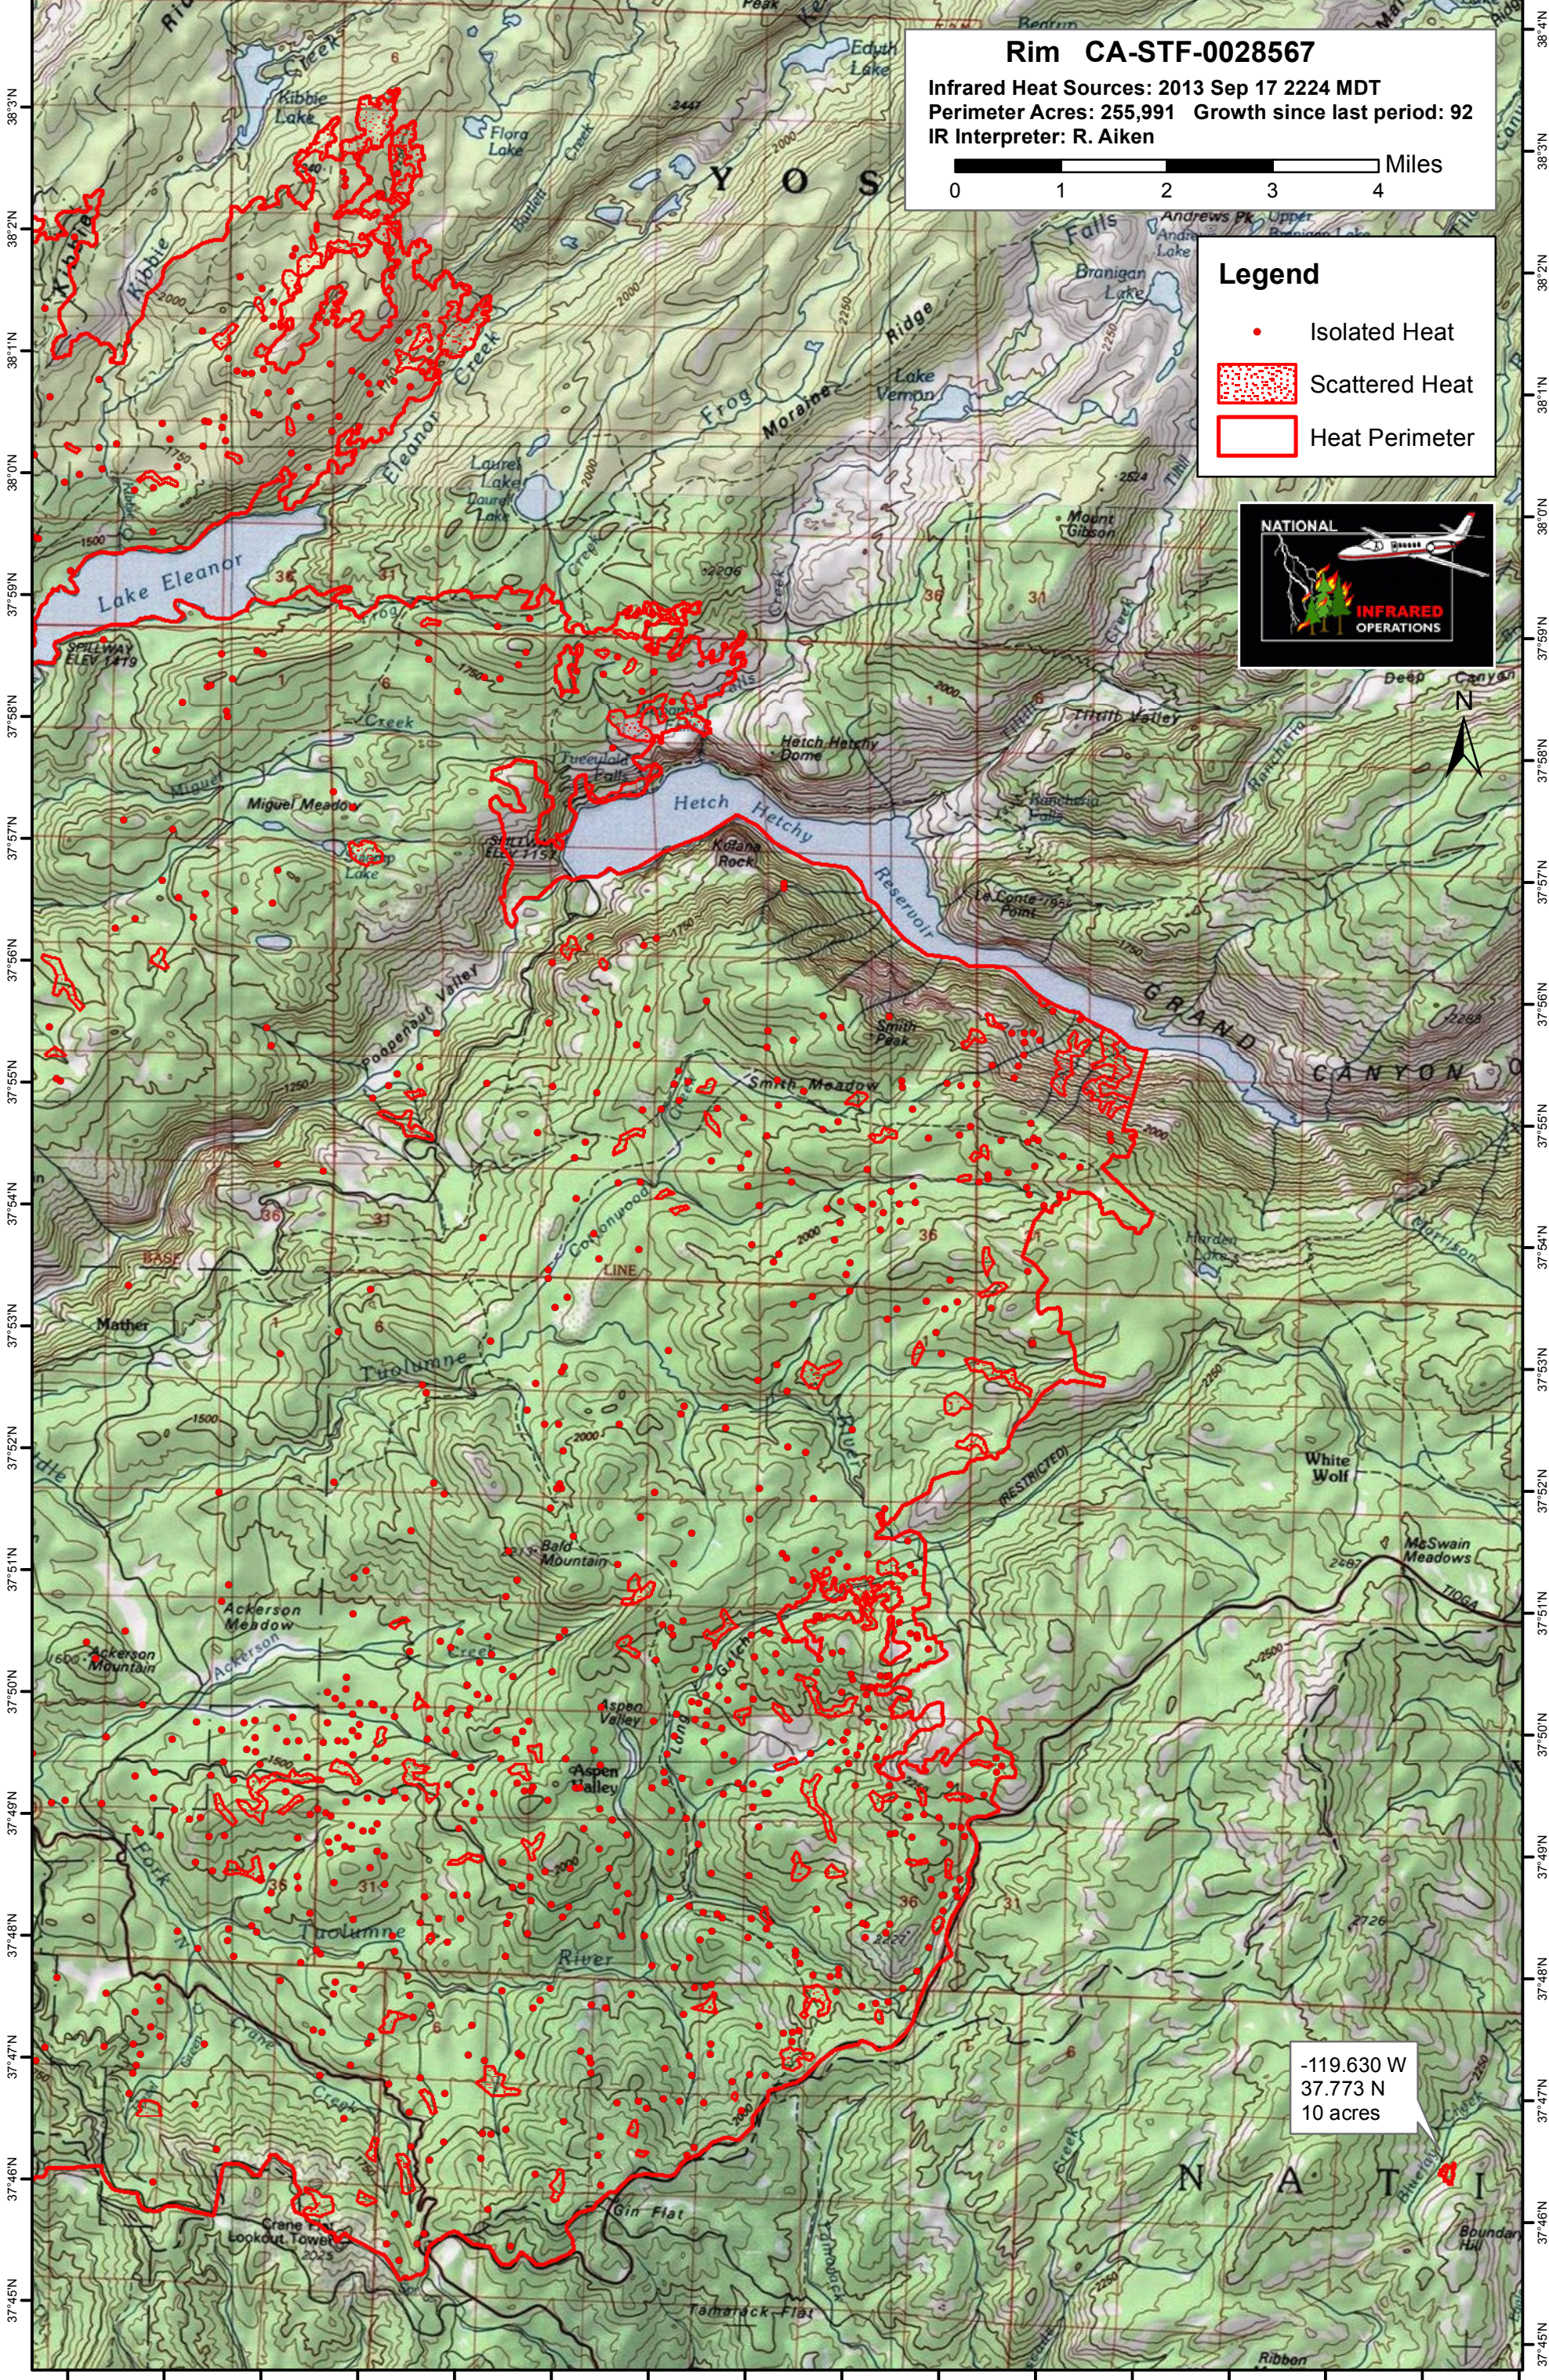

119°53'W 119°52'W 119°51'W 119°50'W 119°49'W 119°48'W 119°47'W 119°46'W 119°45'W 119°44'W 119°43'W 119°42'W 119°41'W 119°40'W 119°39'W 119°38'W

**Rim CA-STF-0028567**  
Infrared Heat Sources: 2013 Sep 17 2224 MDT  
Perimeter Acres: 255,991 Growth since last period: 92  
IR Interpreter: R. Aiken

**Legend**

- Isolated Heat
- Scattered Heat
- Heat Perimeter

-119.630 W  
37.773 N  
10 acres

119°52'W 119°51'W 119°50'W 119°49'W 119°48'W 119°47'W 119°46'W 119°45'W 119°44'W 119°43'W 119°42'W 119°41'W 119°40'W 119°39'W 119°38'W 119°37'W