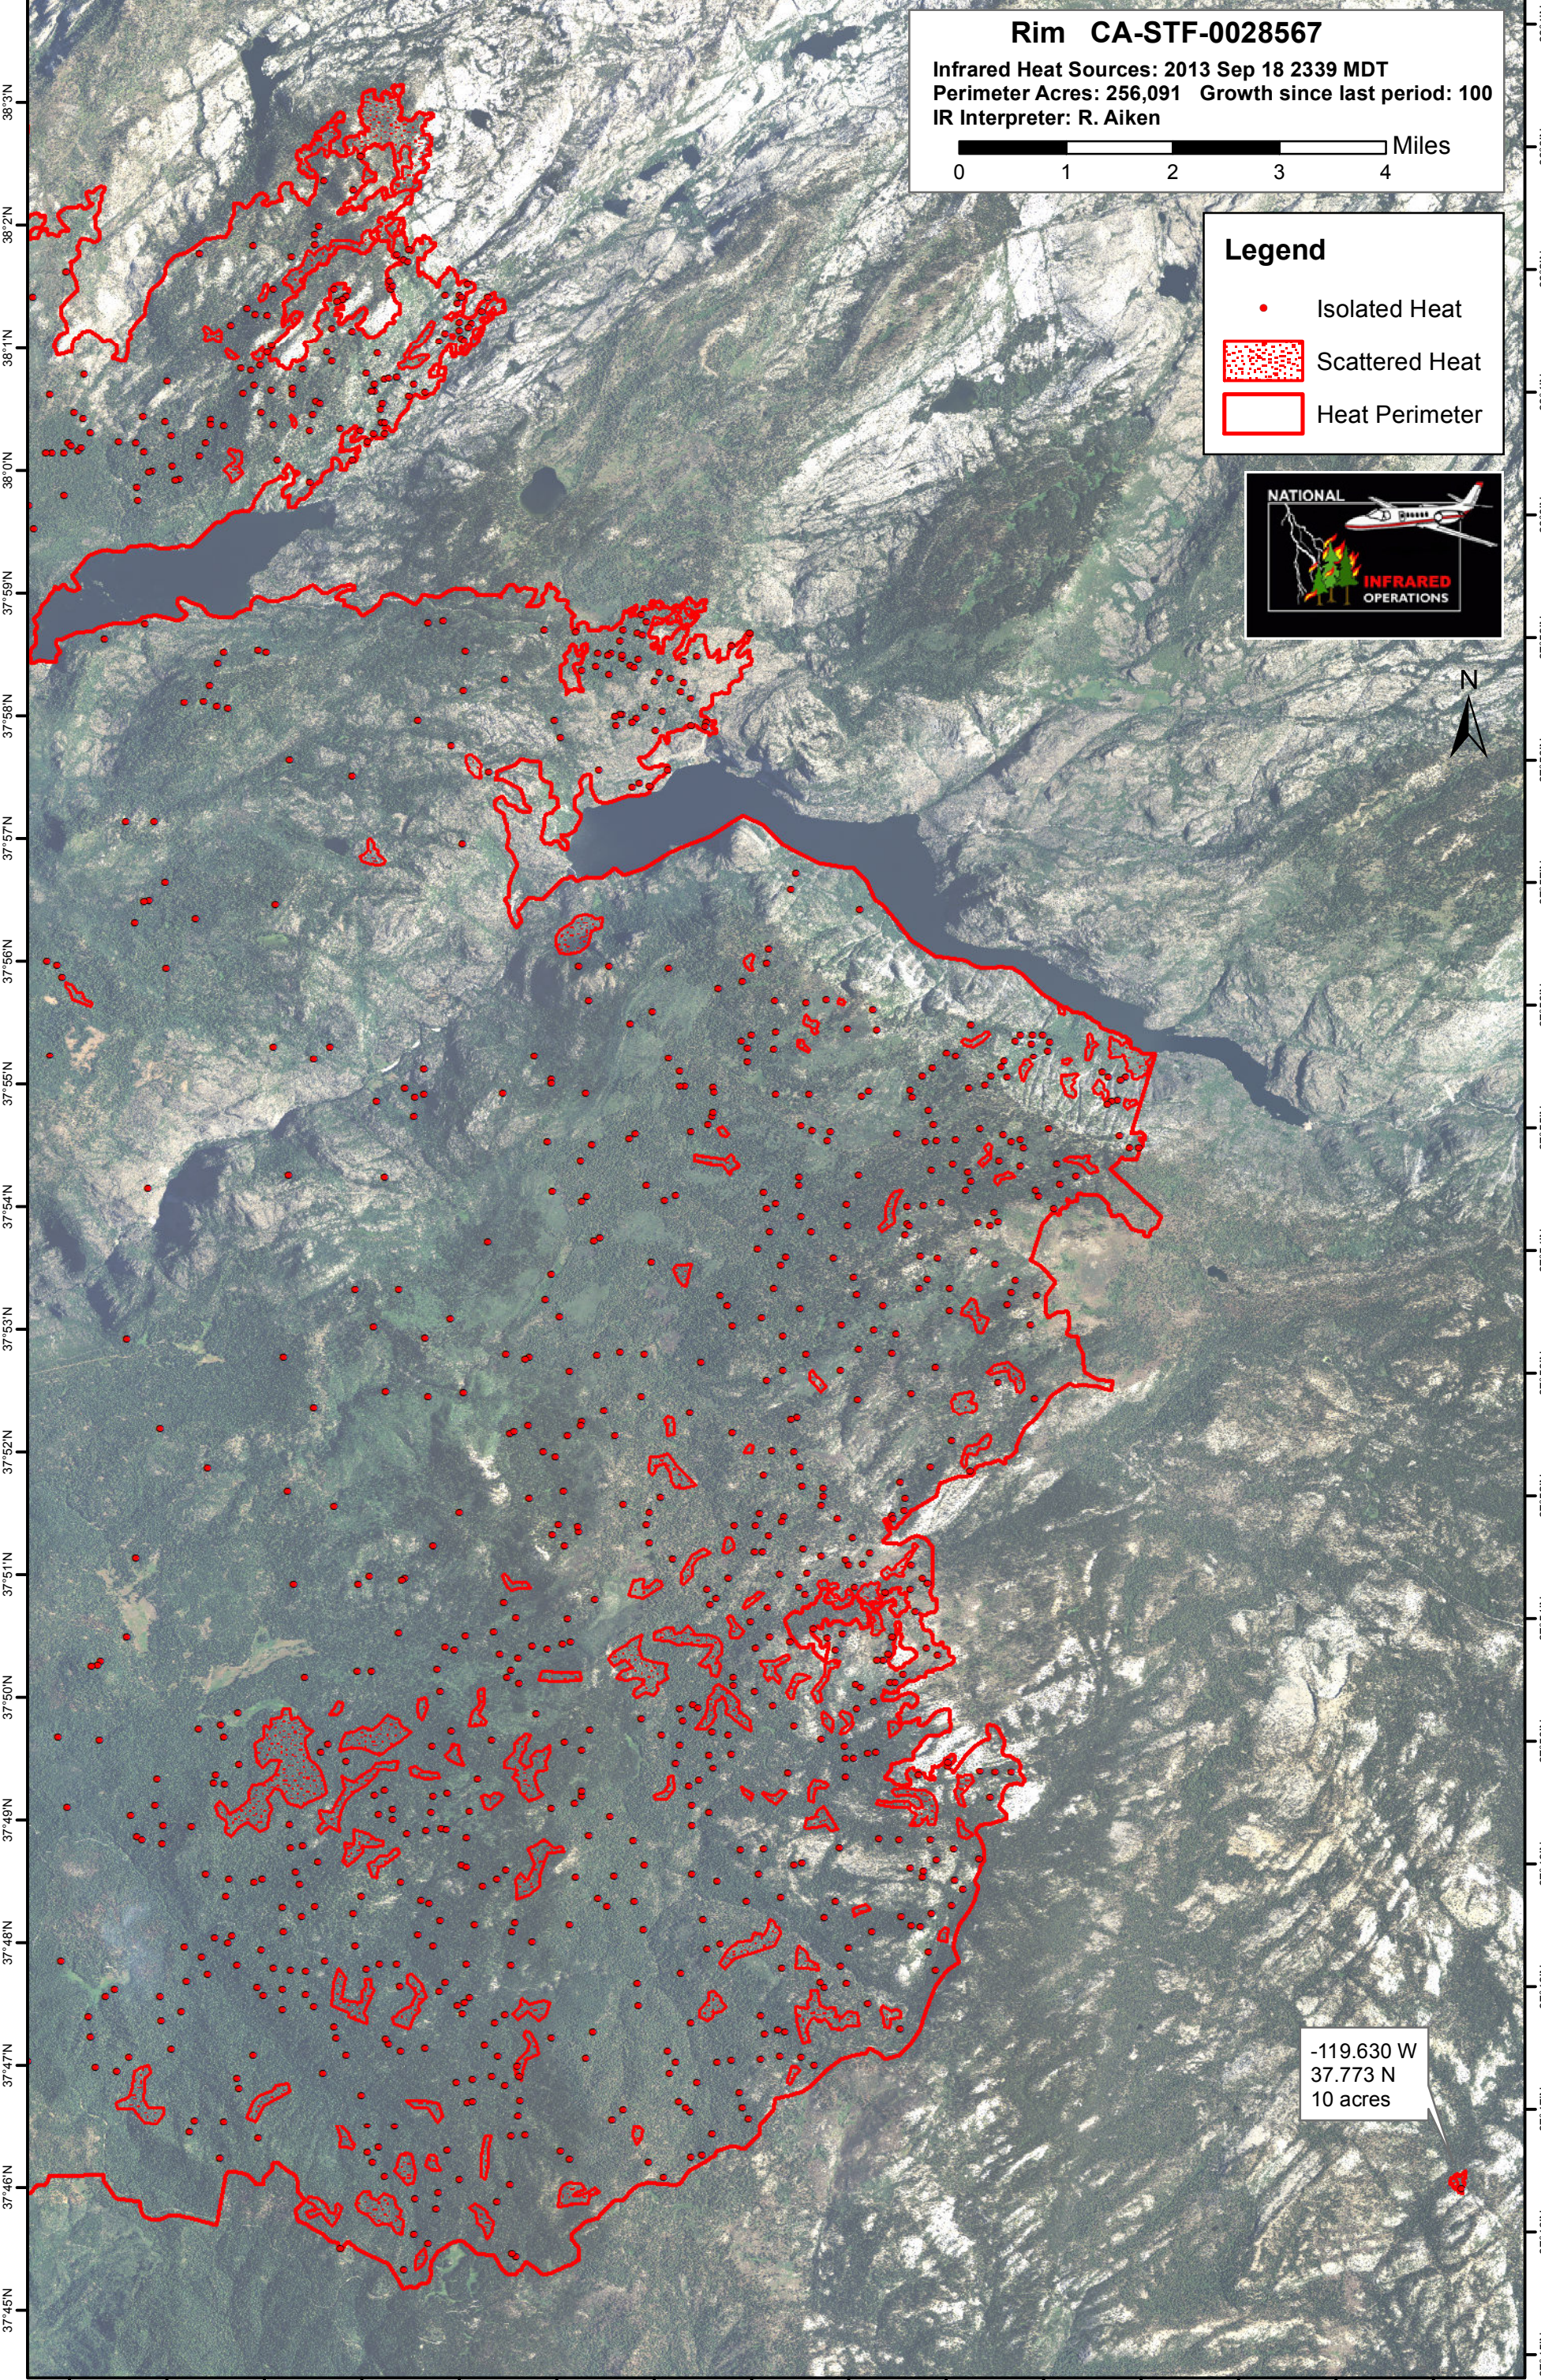

119°53'W 119°52'W 119°51'W 119°50'W 119°49'W 119°48'W 119°47'W 119°46'W 119°45'W 119°44'W 119°43'W 119°42'W 119°41'W 119°40'W 119°39'W 119°38'W

**Rim CA-STF-0028567**  
Infrared Heat Sources: 2013 Sep 18 2339 MDT  
Perimeter Acres: 256,091 Growth since last period: 100  
IR Interpreter: R. Aiken

**Legend**

- Isolated Heat
- Scattered Heat
- Heat Perimeter

-119.630 W  
37.773 N  
10 acres

119°52'W 119°51'W 119°50'W 119°49'W 119°48'W 119°47'W 119°46'W 119°45'W 119°44'W 119°43'W 119°42'W 119°41'W 119°40'W 119°39'W 119°38'W