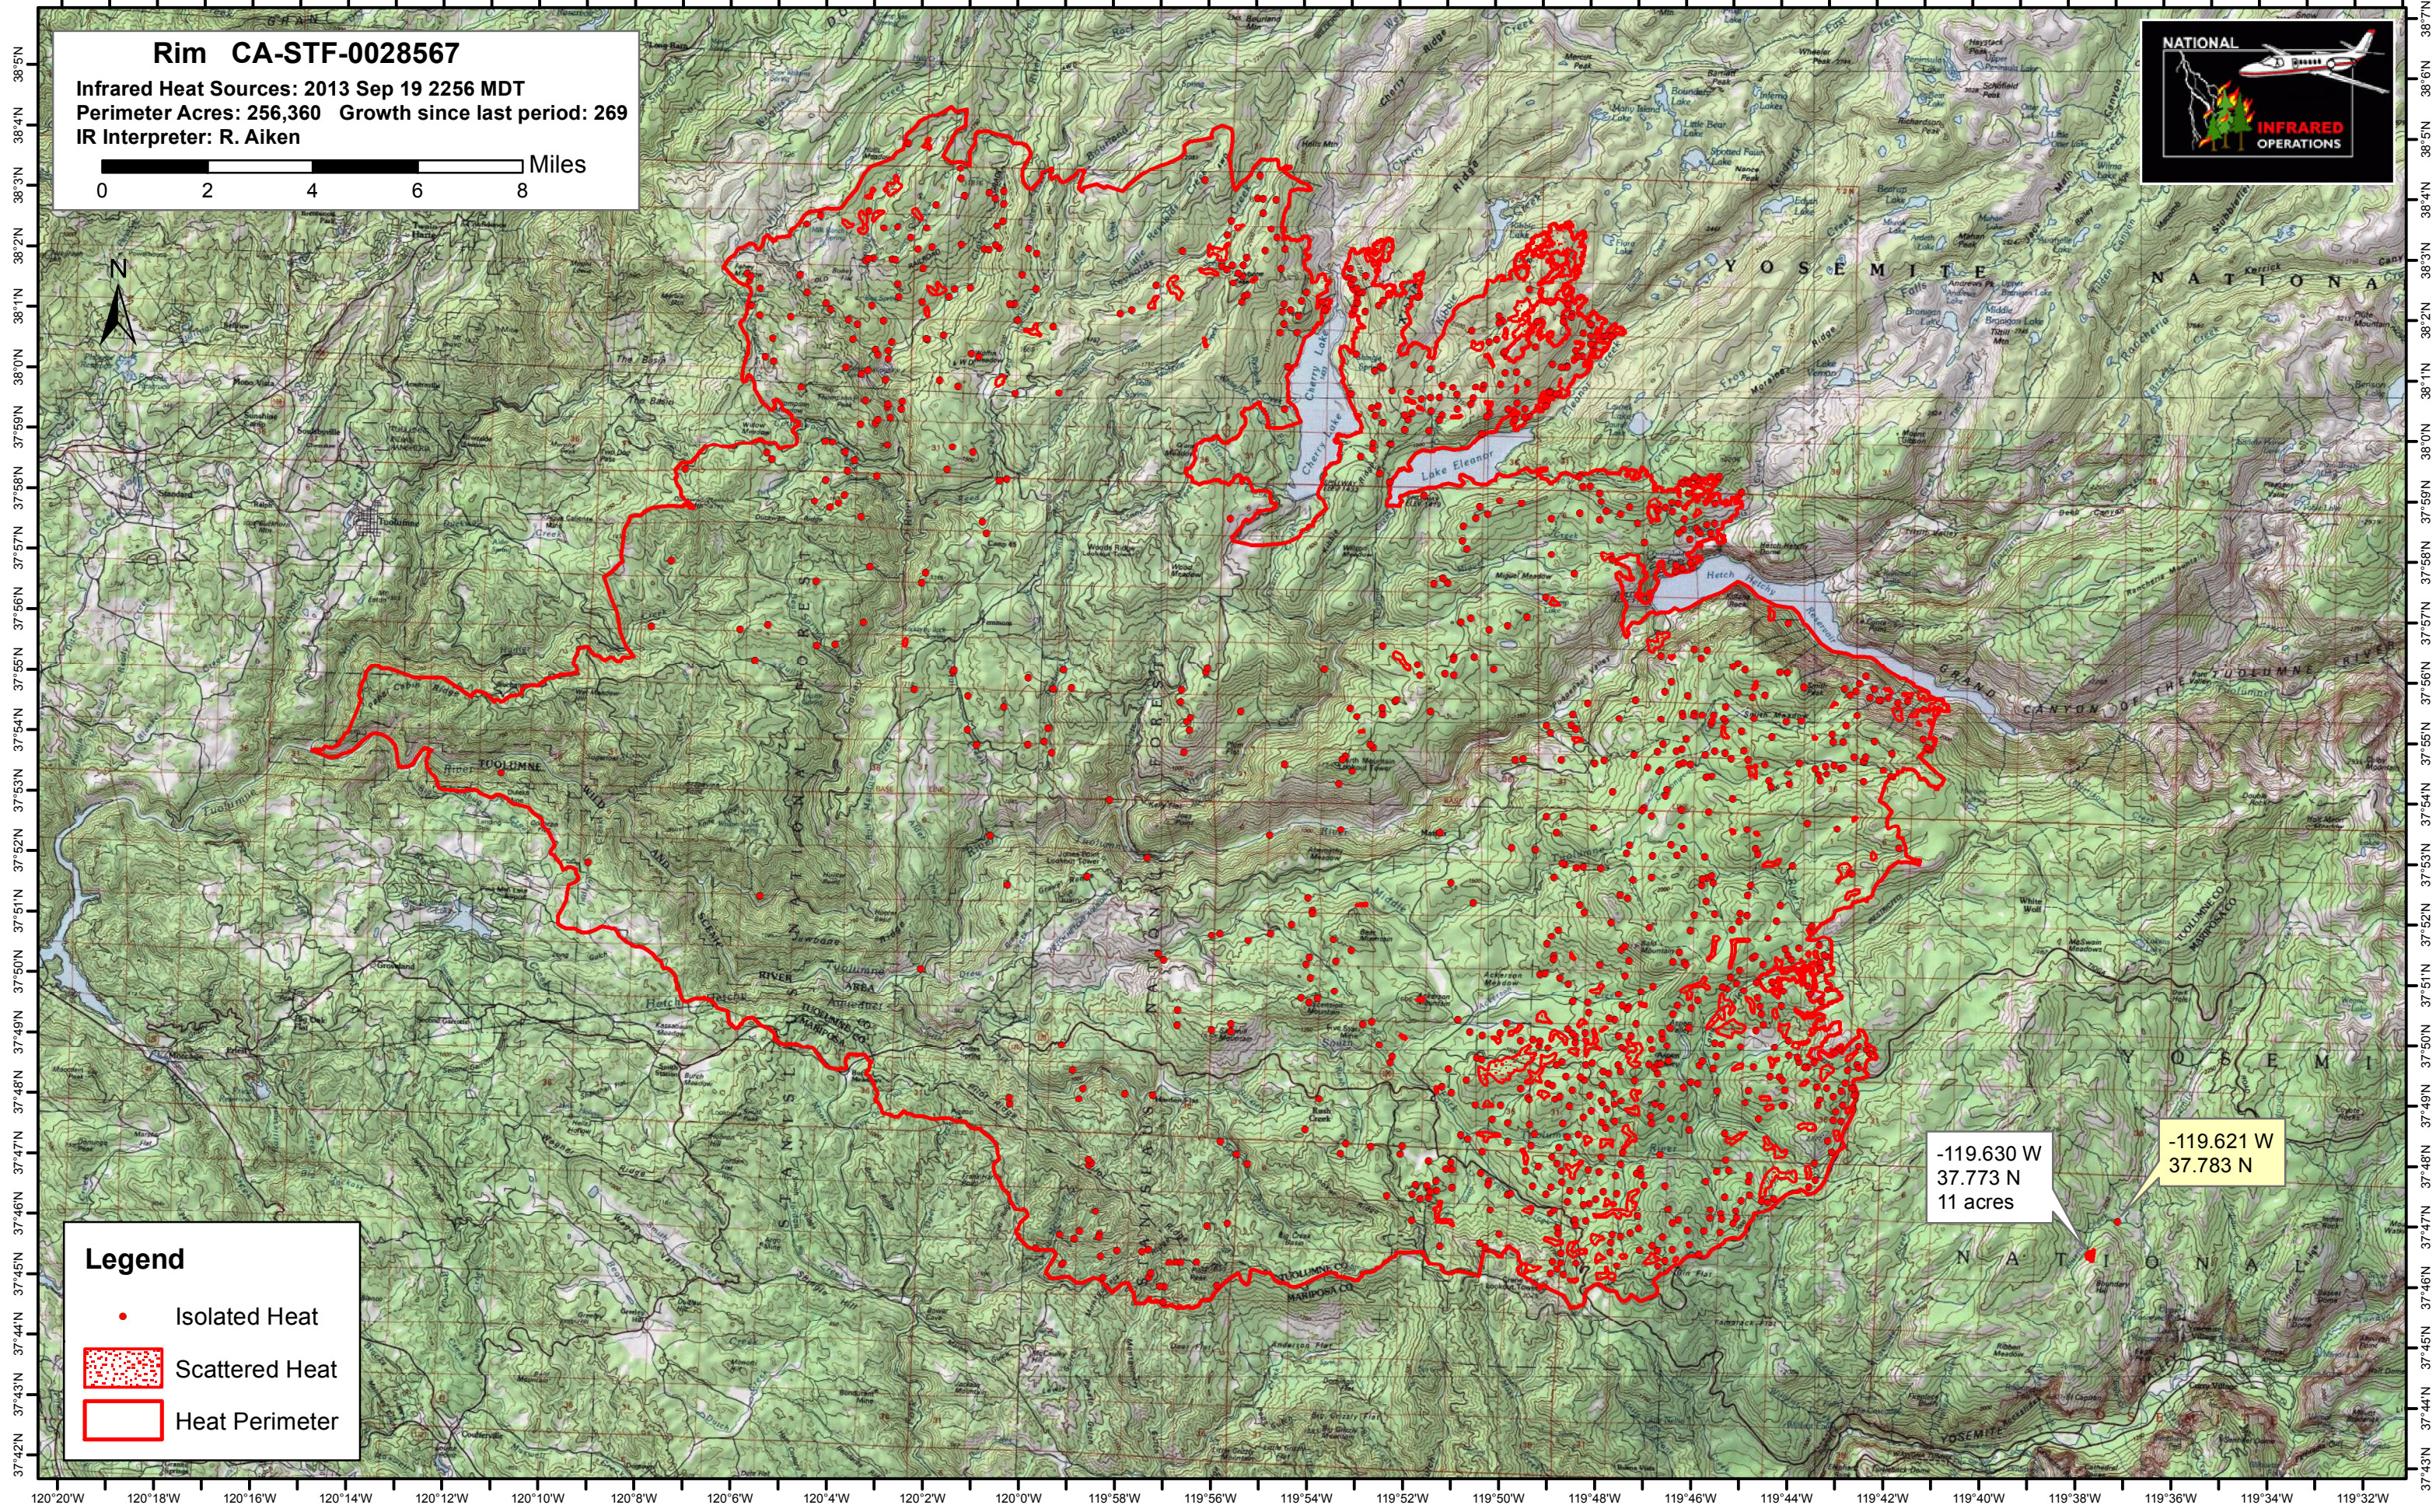

120°20'W 120°18'W 120°16'W 120°14'W 120°12'W 120°10'W 120°8'W 120°6'W 120°4'W 120°2'W 120°0'W 119°58'W 119°56'W 119°54'W 119°52'W 119°50'W 119°48'W 119°46'W 119°44'W 119°42'W 119°40'W 119°38'W 119°36'W 119°34'W 119°32'W

Rim CA-STF-0028567

Infrared Heat Sources: 2013 Sep 19 2256 MDT
Perimeter Acres: 256,360 Growth since last period: 269
IR Interpreter: R. Aiken

Legend

- Isolated Heat
- Scattered Heat
- Heat Perimeter

-119.630 W
37.773 N
11 acres

-119.621 W
37.783 N

120°20'W 120°18'W 120°16'W 120°14'W 120°12'W 120°10'W 120°8'W 120°6'W 120°4'W 120°2'W 120°0'W 119°58'W 119°56'W 119°54'W 119°52'W 119°50'W 119°48'W 119°46'W 119°44'W 119°42'W 119°40'W 119°38'W 119°36'W 119°34'W 119°32'W