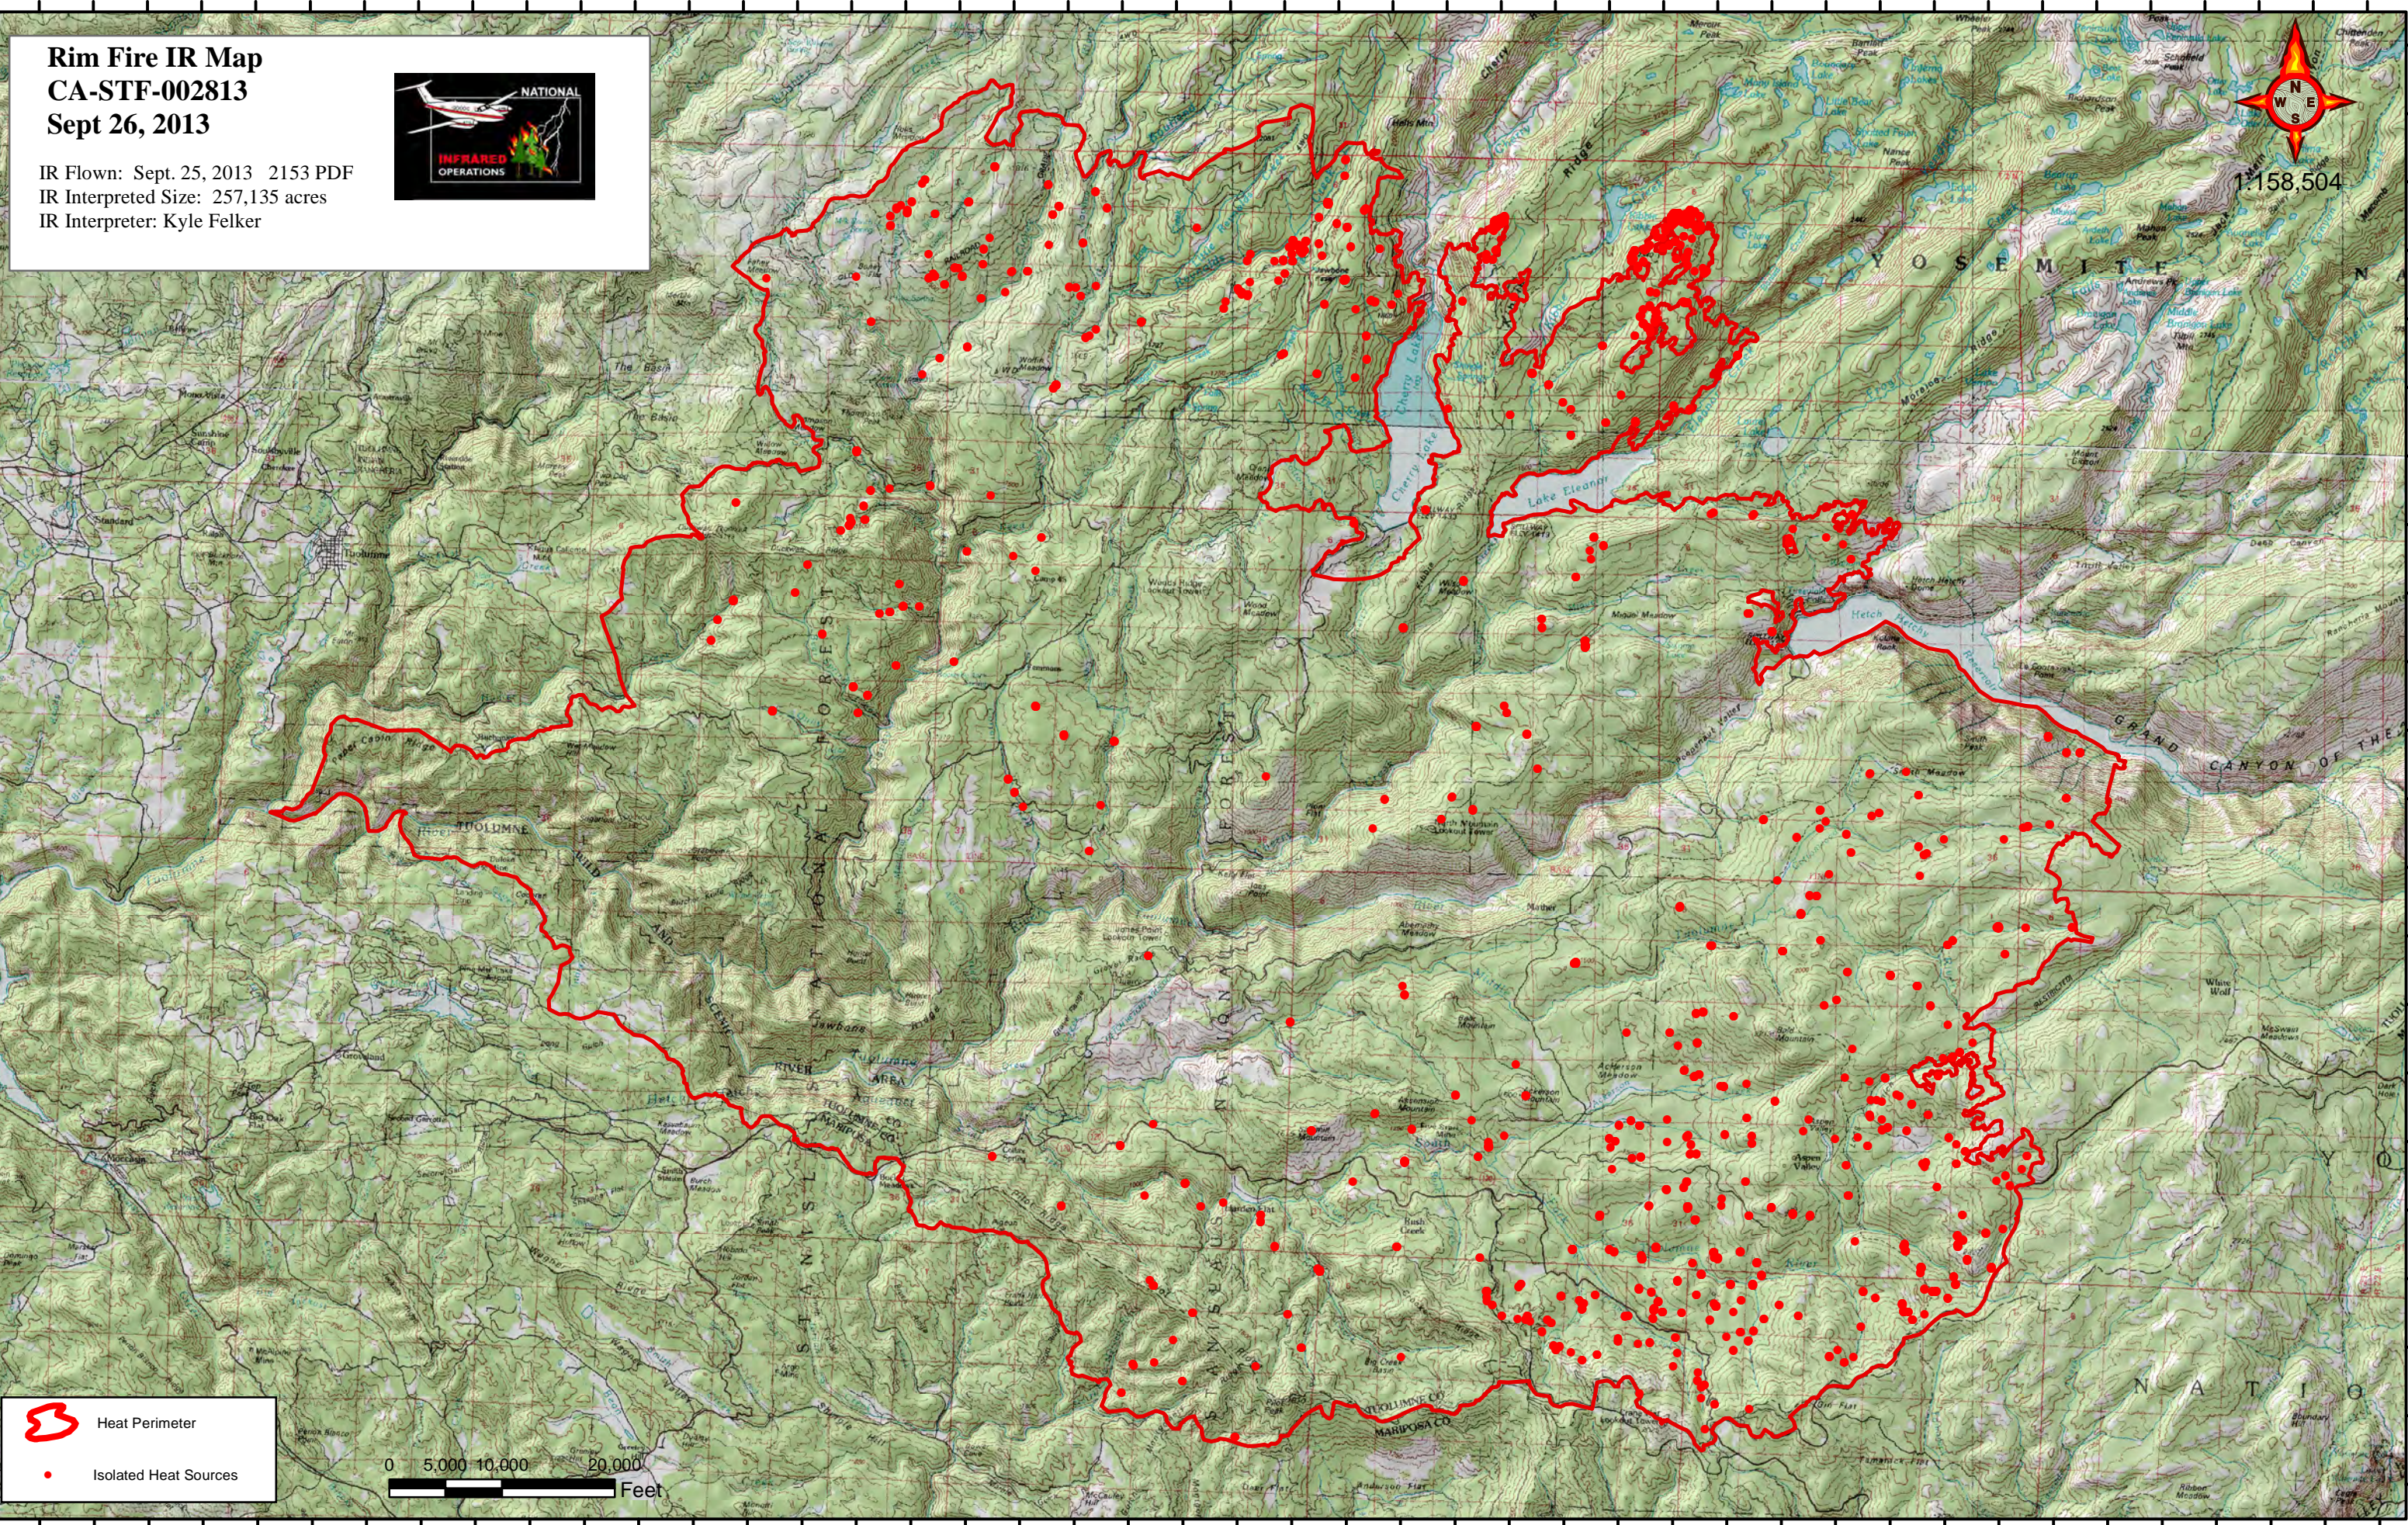

Rim Fire IR Map CA-STF-002813 Sept 26, 2013

IR Flown: Sept. 25, 2013 2153 PDF
IR Interpreted Size: 257,135 acres
IR Interpreter: Kyle Felker

1:158,504

 Heat Perimeter

 Isolated Heat Sources

120°18'W 120°16'W 120°14'W 120°12'W 120°10'W 120°9'W 120°8'W 120°7'W 120°6'W 120°5'W 120°4'W 120°3'W 120°2'W 120°1'W 120°0'W 119°59'W 119°57'W 119°55'W 119°53'W 119°51'W 119°49'W 119°47'W 119°45'W 119°43'W 119°41'W 119°39'W 119°37'W