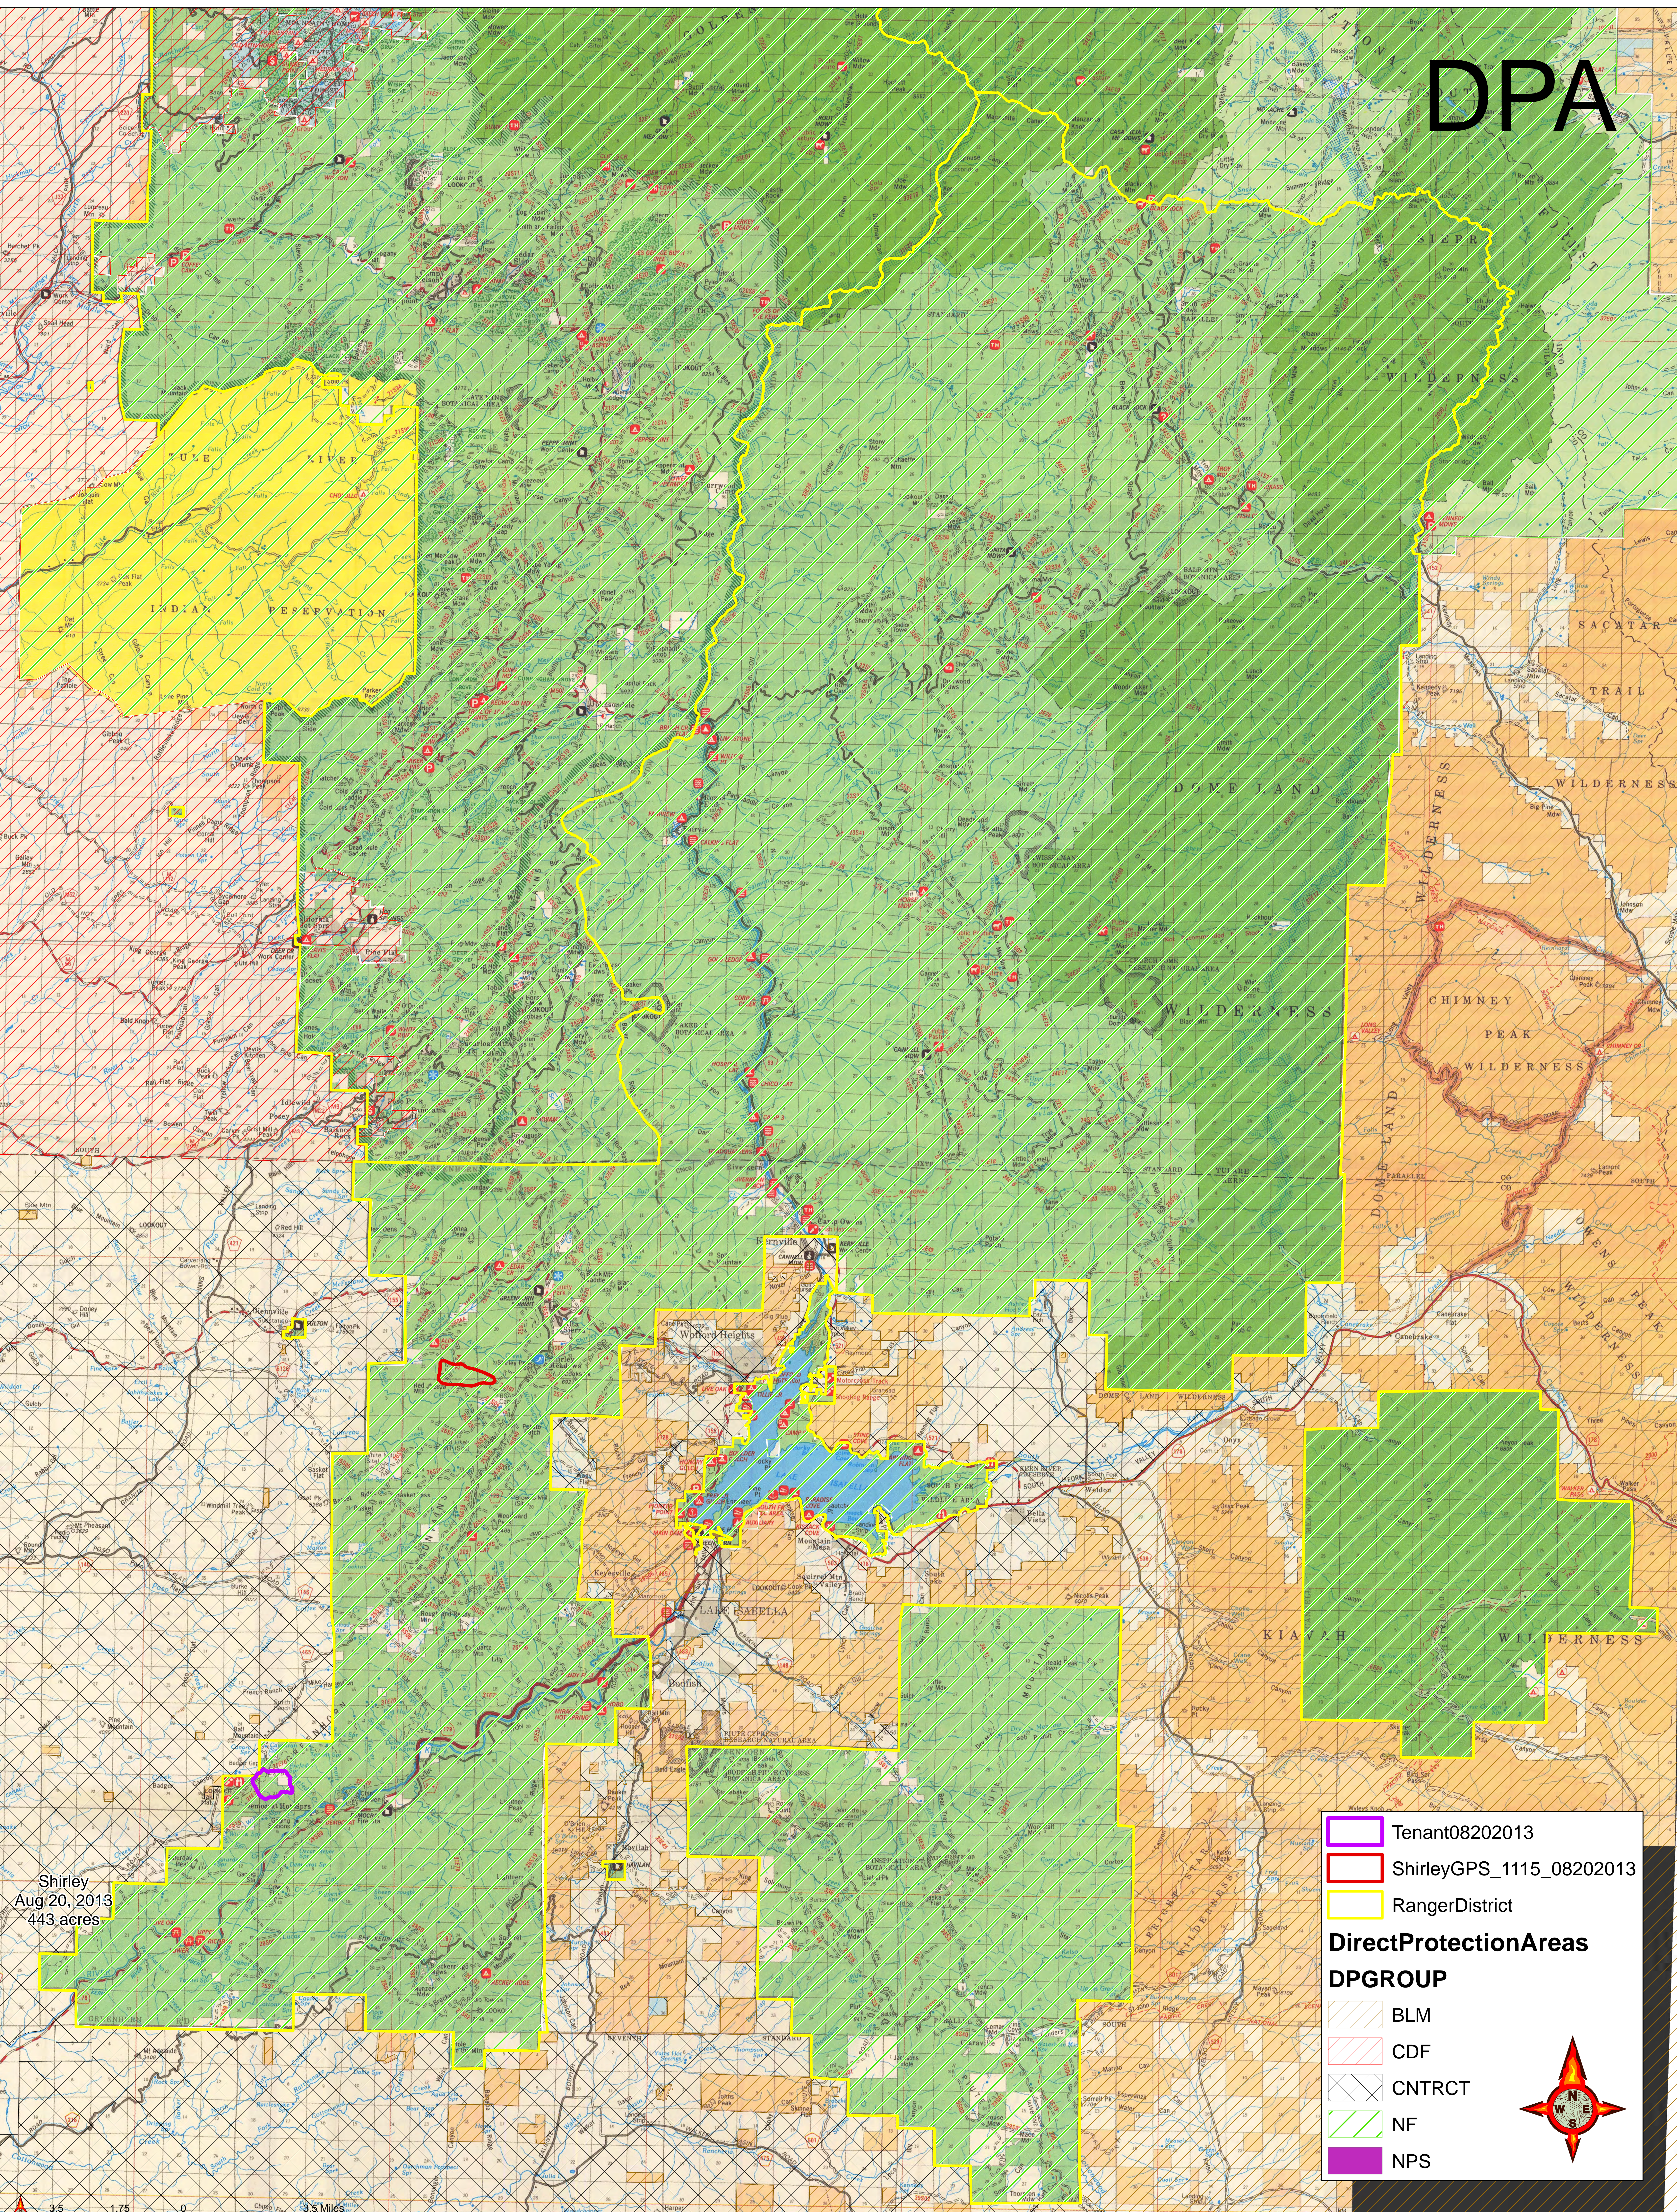

# DPA

Shirley  
Aug 20, 2013  
443 acres

	Tenant08202013
	ShirleyGPS_1115_08202013
	RangerDistrict
<b>DirectProtectionAreas</b>	
<b>DPGROUP</b>	
	BLM
	CDF
	CNTRCT
	NF
	NPS