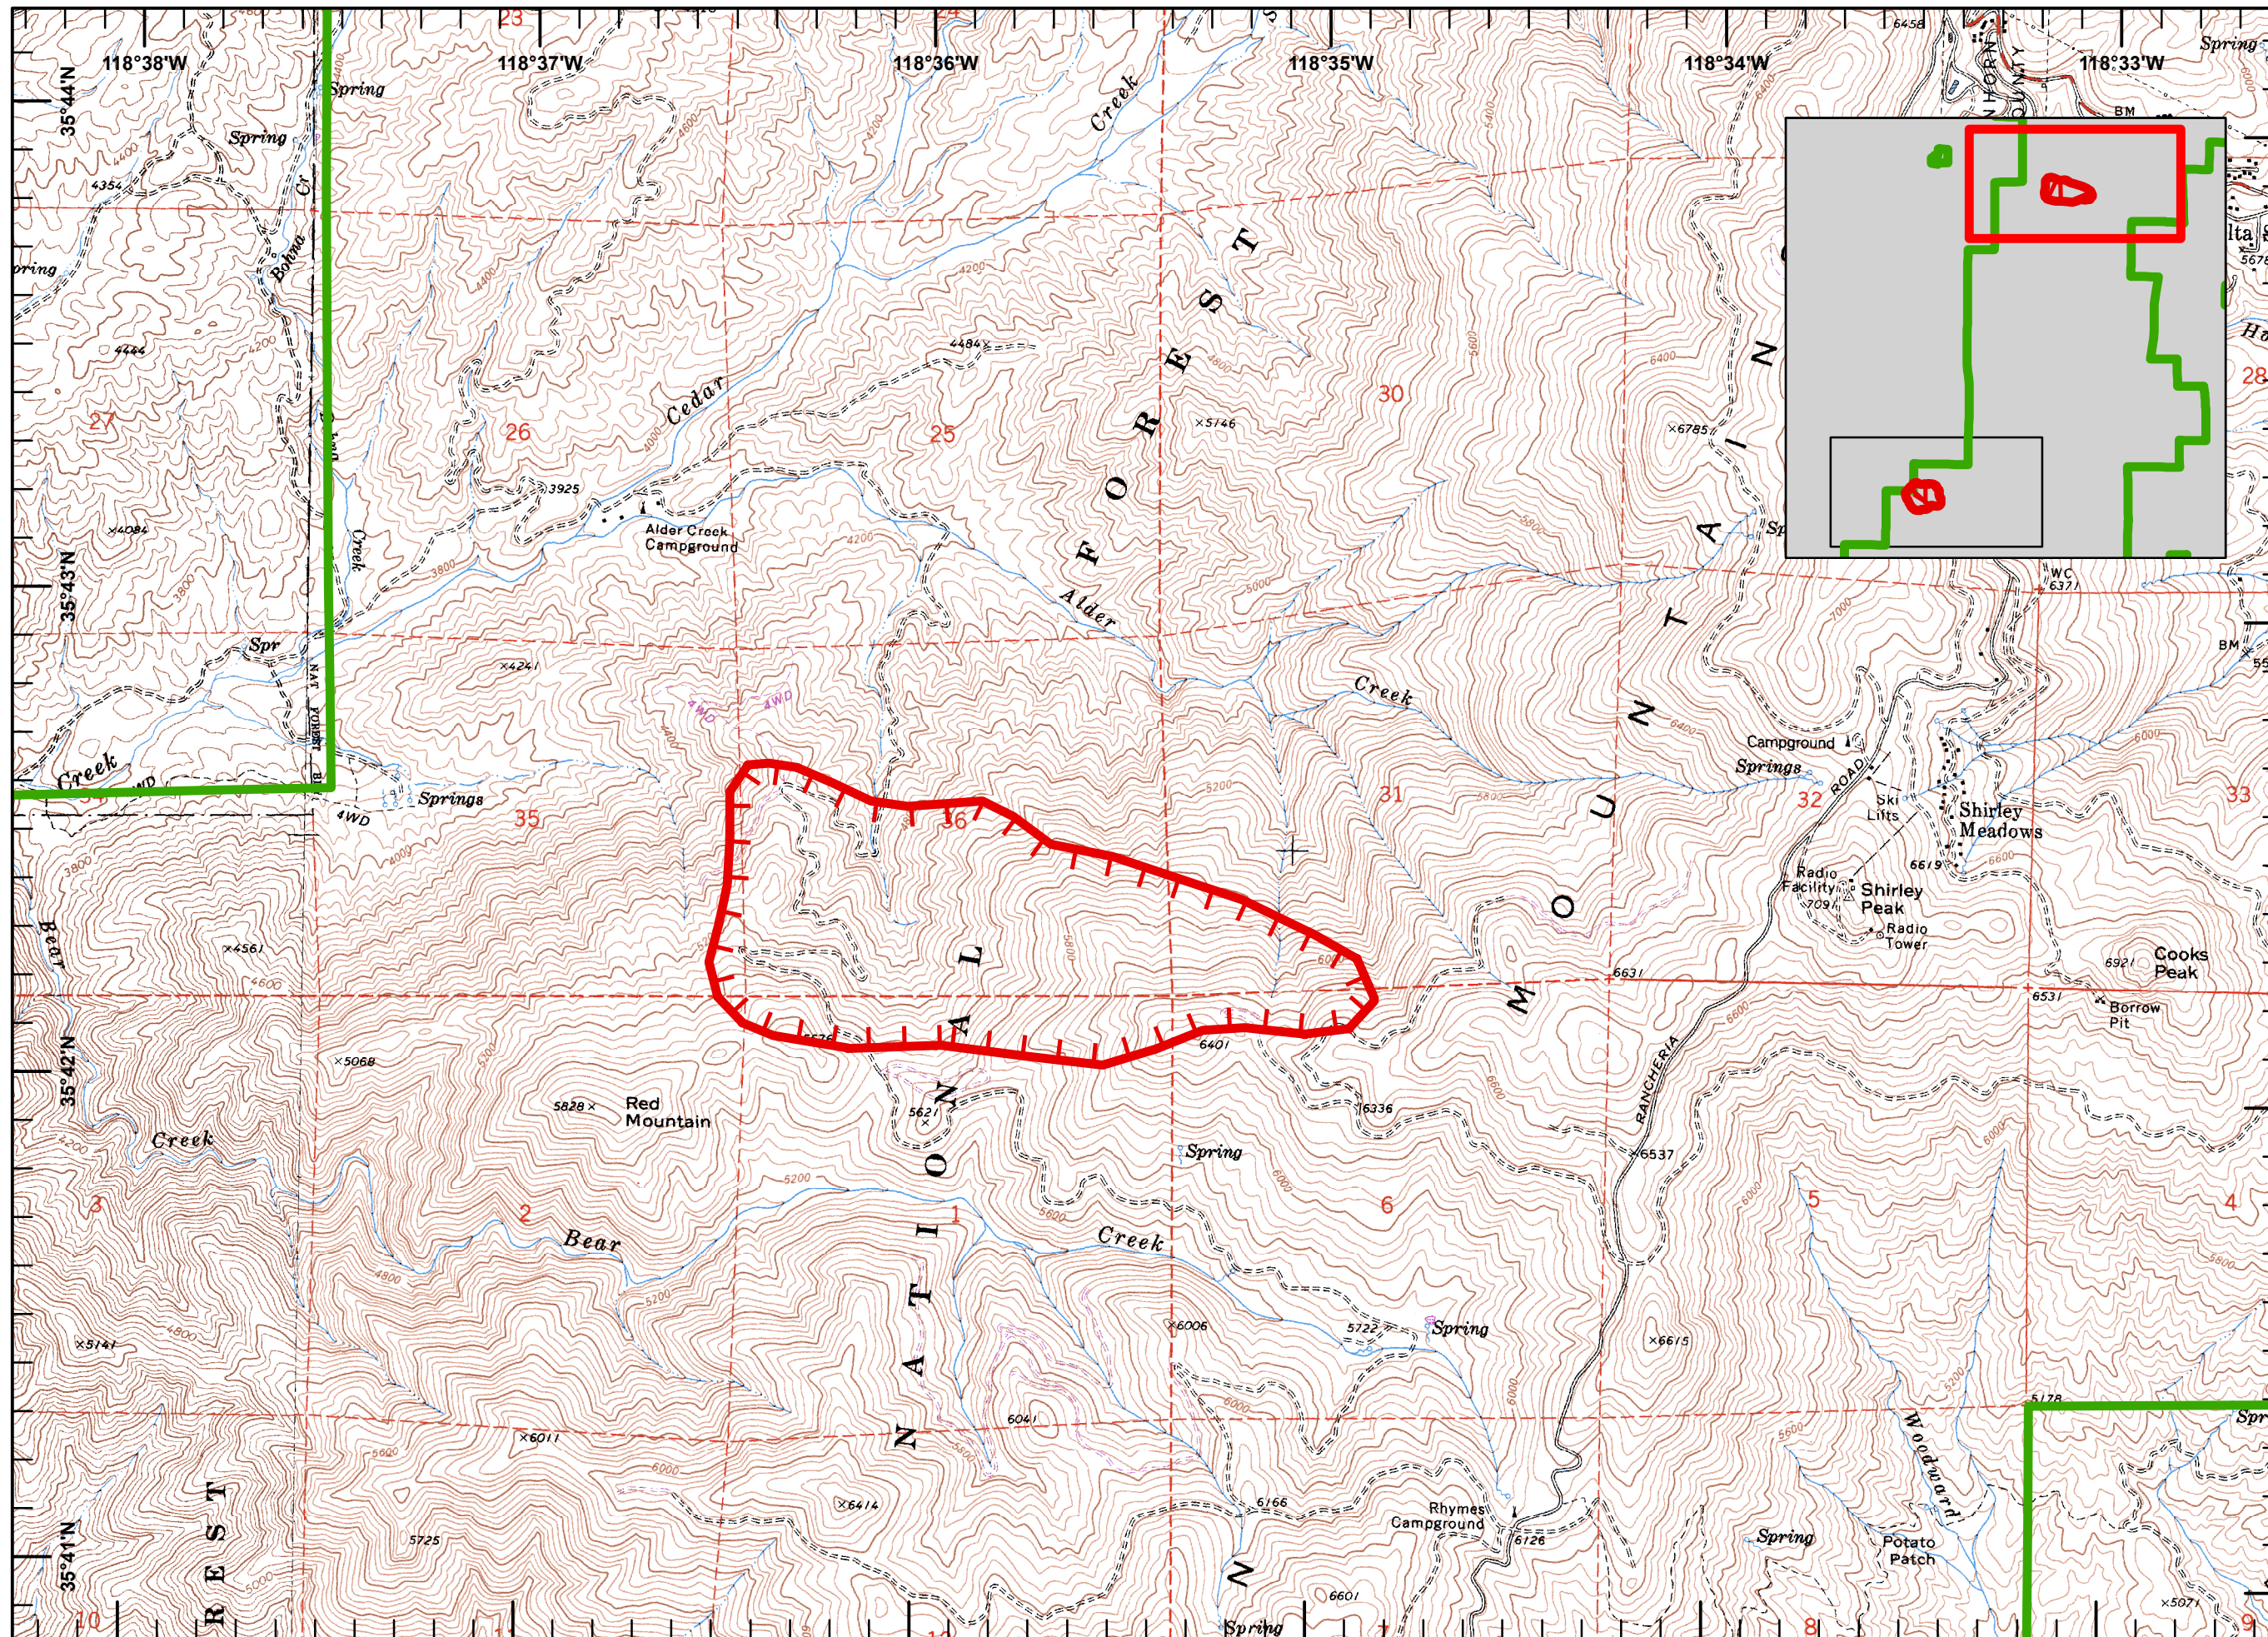

Shirley Complex
CA-SQF-003228
08/20/2013
Night
NAD83

Legend

- Division
- Branch
- Drop Point
- Fire Origin
- Spot Fire
- Helispot
- Staging Area
- Water Source
- Helibase
- Incident Command Post
- Camp
- Incident Base
- Hot Spot
- Repeater
- Safety Zone
- Fire Station
- Completed Line
- Uncontrolled Fire Edge
- Completed Dozer Line
- Proposed Dozer Line
- Planned Fire Line
- Planned Secondary Line
- Completed Line Break
- Explosive Line
- Planned Fire Break

Shirley Complex
CA-SQF-003228
08/20/2013
Night
NAD83

Legend

- () Division
- [] Branch
- Drop Point
- ⊗ Fire Origin
- ♂ Spot Fire
- Helispot
- ⊙ Staging Area
- ⊙ Water Source
- ⊙ Helibase
- ▣ Incident Command Post
- ⊙ Camp
- ⊙ Incident Base
- Hot Spot
- ⊙ Repeater
- ⚠ Safety Zone
- ⊙ Fire Station
- Completed Line
- ┌ Uncontrolled Fire Edge
- XXXXX Completed Dozer Line
- ⊗ Proposed Dozer Line
- - - Planned Fire Line
- Planned Secondary Line
- MM Completed Line Break
- ⊙ Explosive Line
- MMM Planned Fire Break