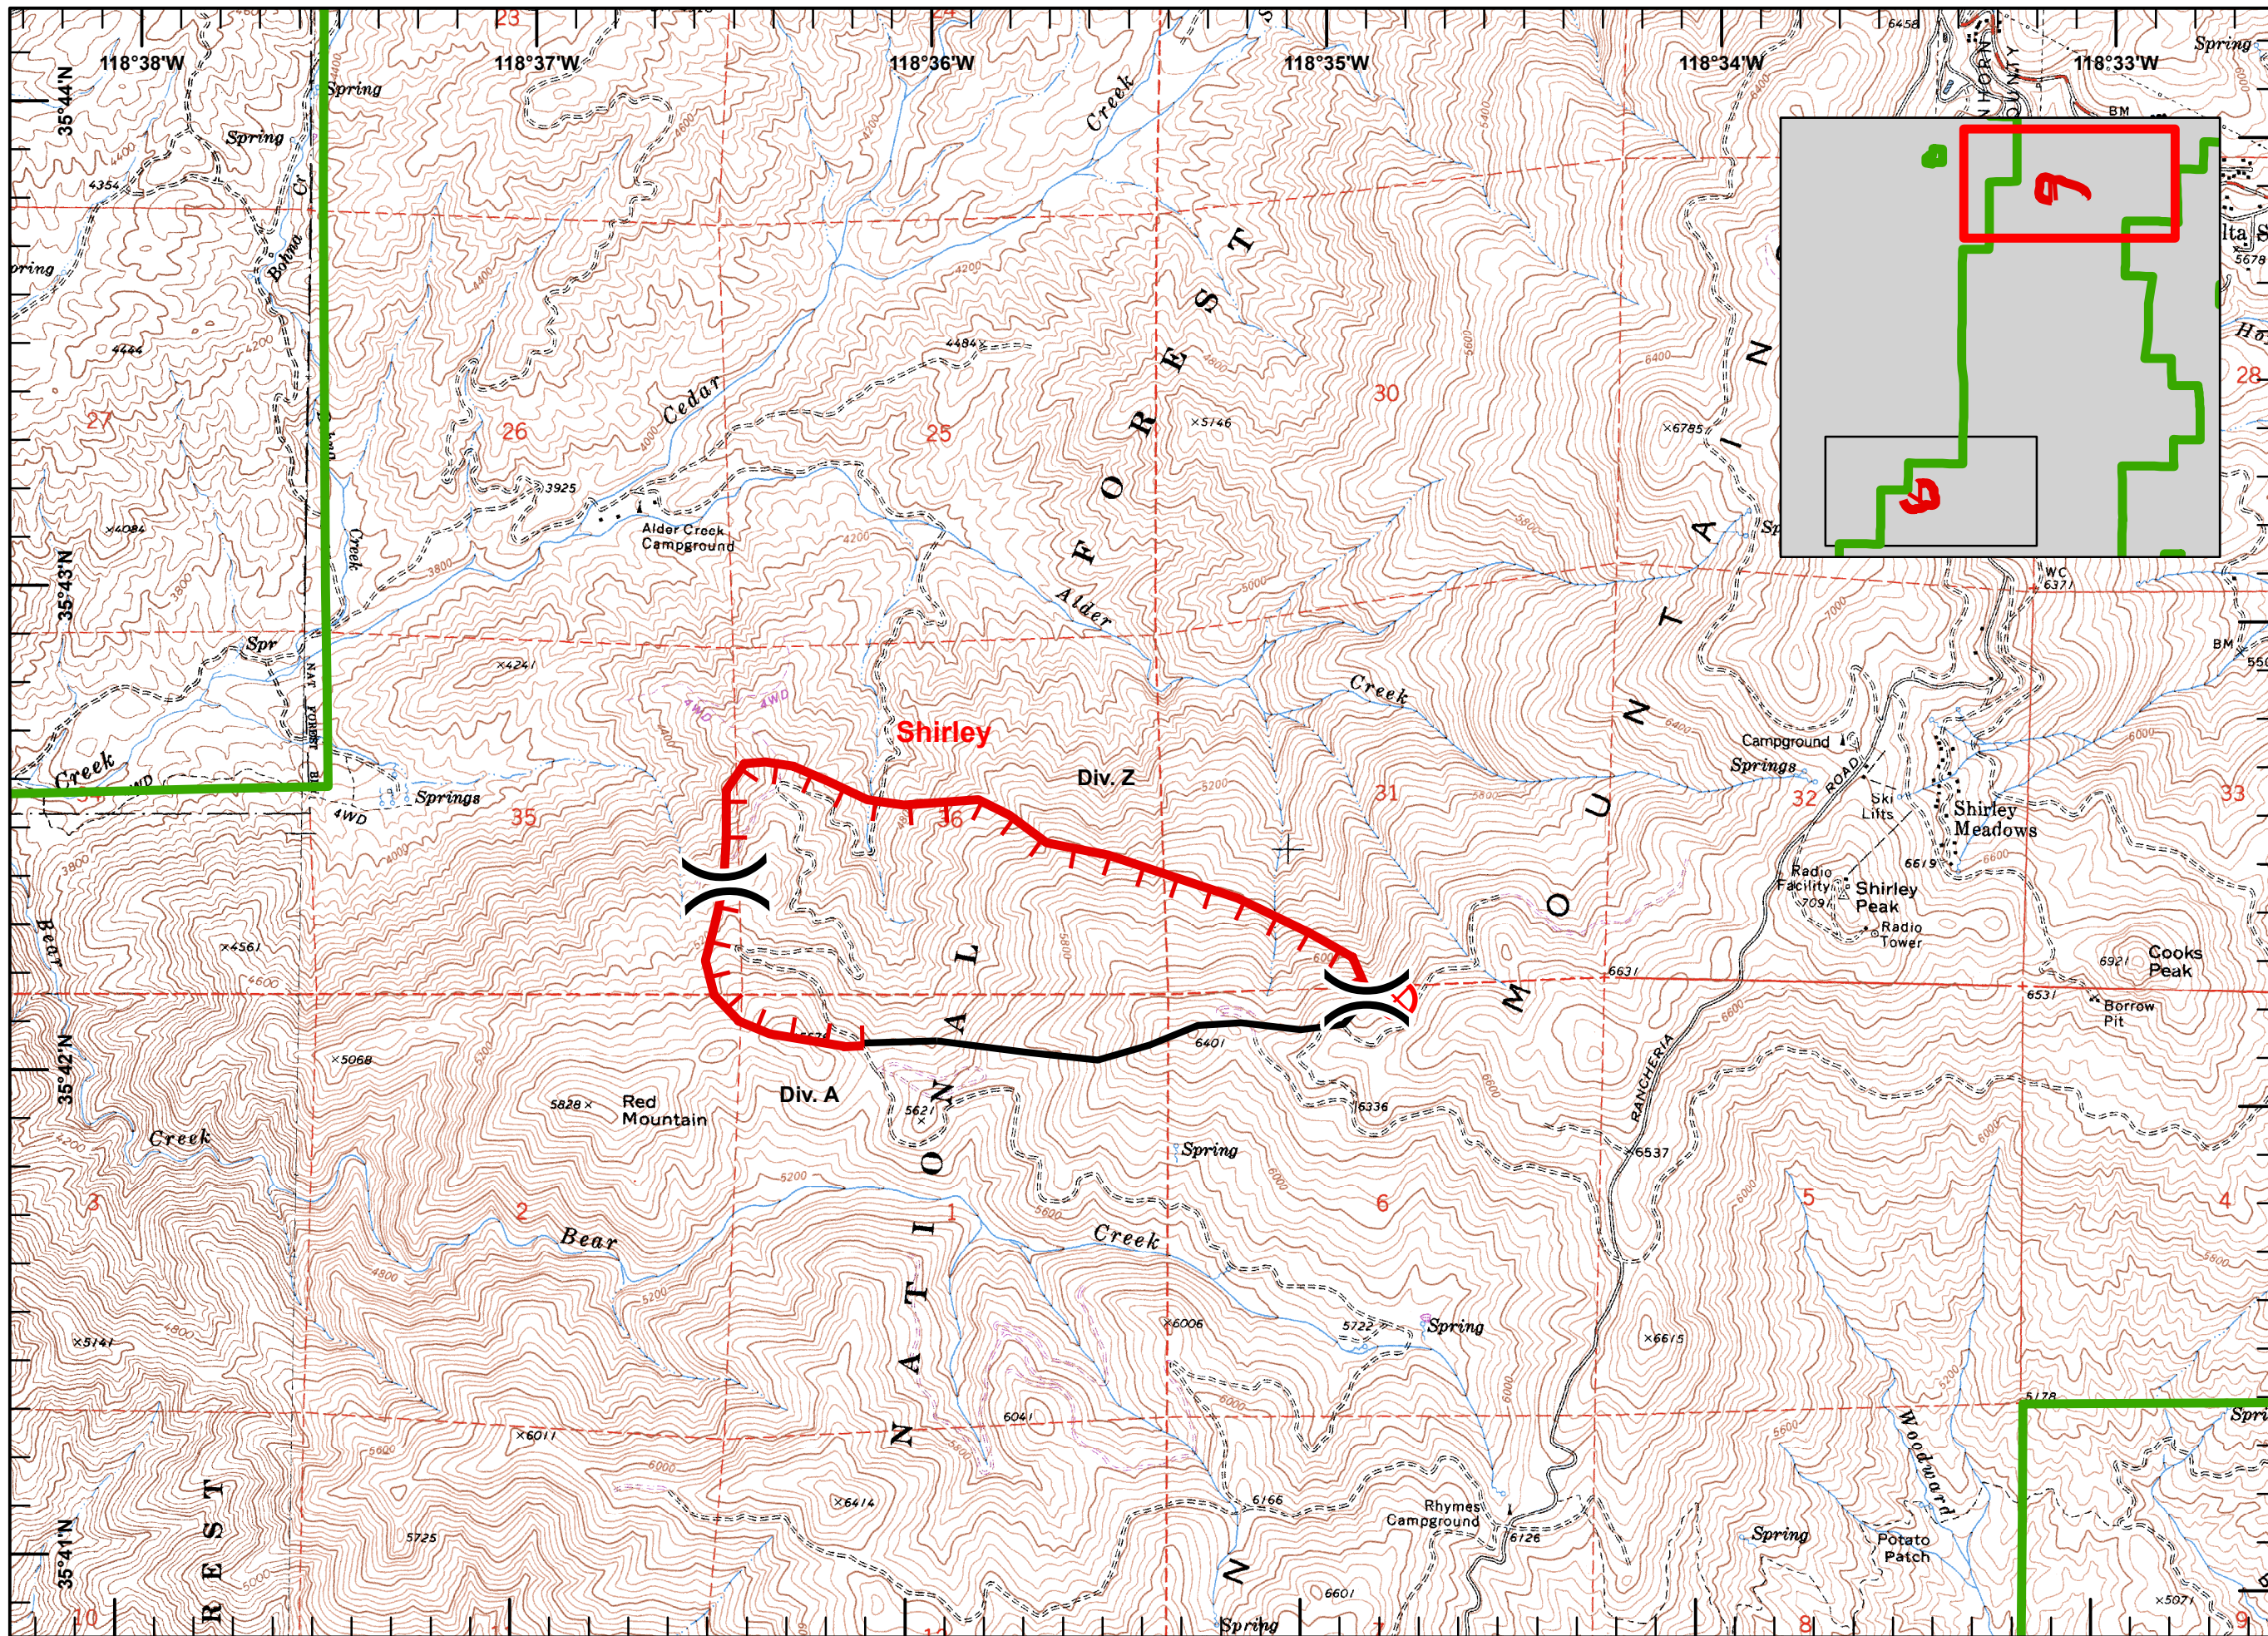

Shirley Complex
CA-SQF-003228
08/21/2013
Day
NAD83

Legend

- Division
- Branch
- Drop Point
- Fire Origin
- Spot Fire
- Helispot
- Staging Area
- Water Source
- Helibase
- Incident Command Post
- Camp
- Incident Base
- Hot Spot
- Repeater
- Safety Zone
- Fire Station
- Completed Line
- Uncontrolled Fire Edge
- Completed Dozer Line
- Proposed Dozer Line
- Planned Fire Line
- Planned Secondary Line

Miles

Shirley Complex
CA-SQF-003228
08/21/2013
Day
NAD83

Legend

- Division
- Branch
- Drop Point
- Fire Origin
- Spot Fire
- Helispot
- Staging Area
- Water Source
- Helibase
- Incident Command Post
- Camp
- Incident Base
- Hot Spot
- Repeater
- Safety Zone
- Fire Station
- Completed Line
- Uncontrolled Fire Edge
- Completed Dozer Line
- Proposed Dozer Line
- Planned Fire Line
- Planned Secondary Line