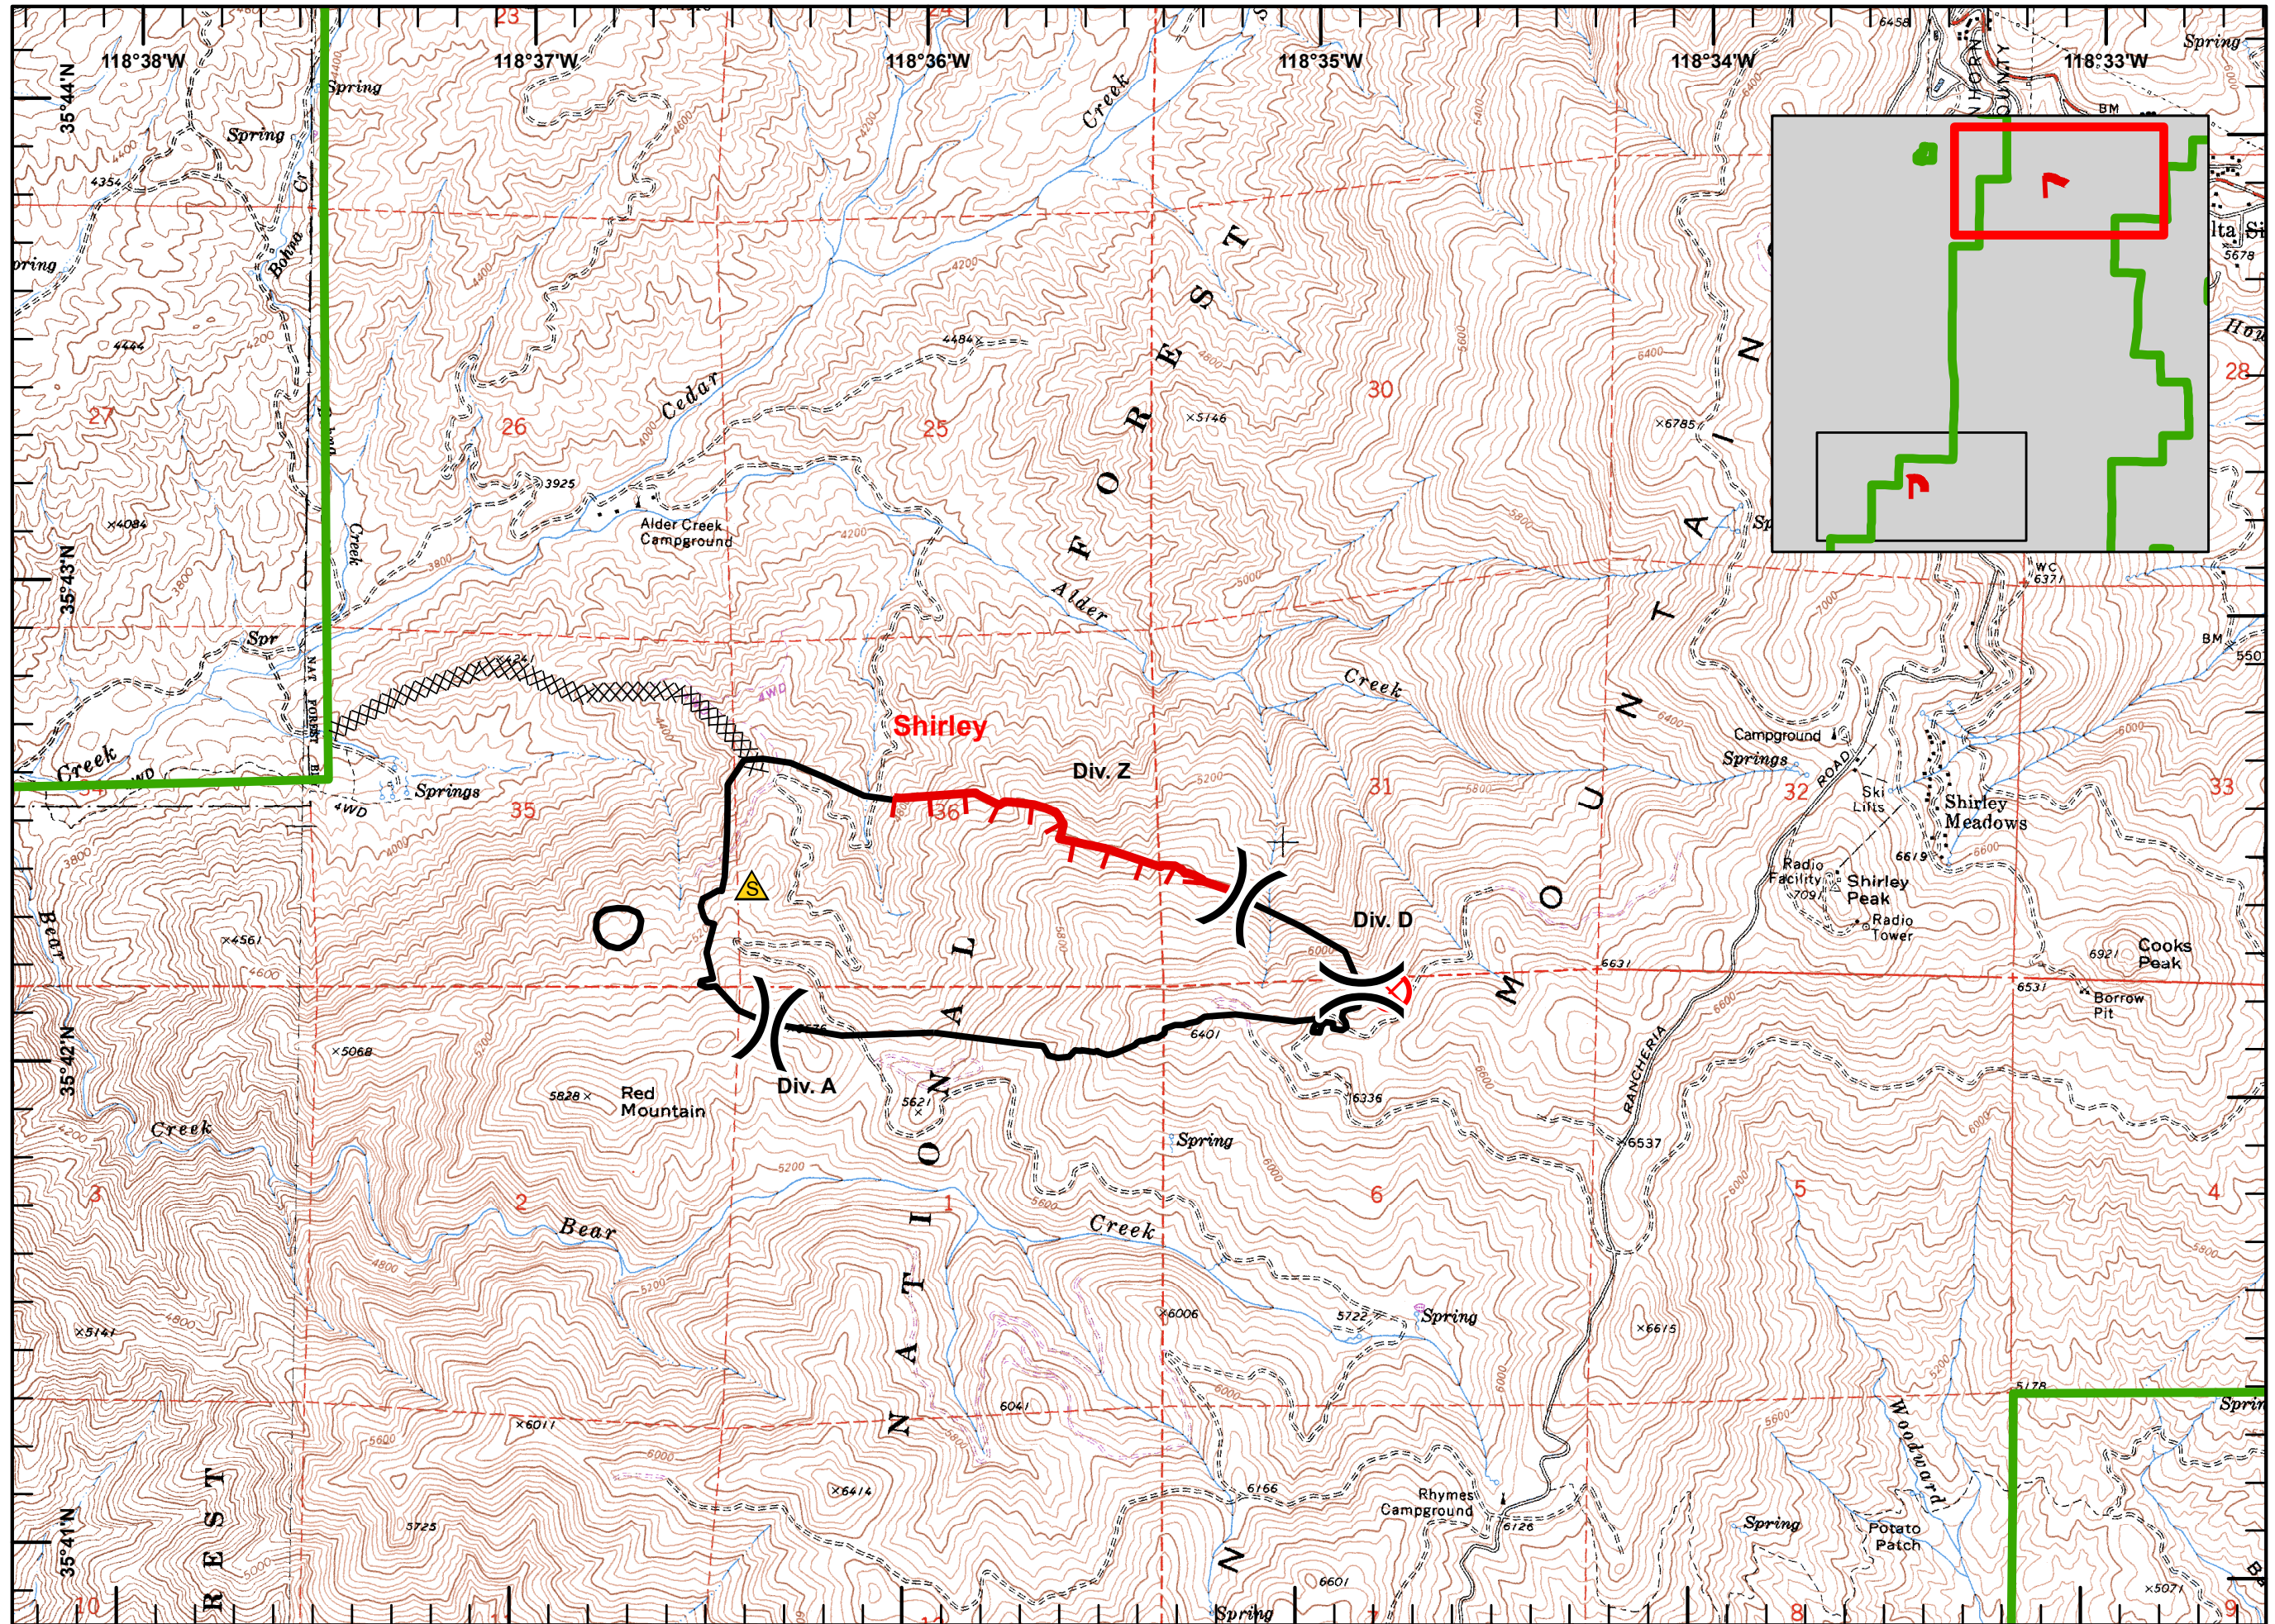

Shirley Complex
CA-SQF-003229
08/22/2013
Day
NAD83

Legend

- () Division
- [] Branch
- Drop Point
- ⊗ Fire Origin
- ♂ Spot Fire
- Helispot
- ⊙ Staging Area
- ⊙ Water Source
- ⊙ Helibase
- ▣ Incident Command Post
- ⊙ Camp
- ⊙ Incident Base
- Hot Spot
- ⊙ Repeater
- ⚠ Safety Zone
- ⊙ Fire Station
- Completed Line
- ┌ Uncontrolled Fire Edge
- XXXXX Completed Dozer Line
- ⊗ Proposed Dozer Line
- - - Planned Fire Line
- Planned Secondary Line

Team3
 August 21
 1800 Hours

Shirley Complex
CA-SQF-003229
08/22/2013
Day
NAD83

Legend

- Division
- Branch
- Drop Point
- Fire Origin
- Spot Fire
- Helispot
- Staging Area
- Water Source
- Helibase
- Incident Command Post
- Camp
- Incident Base
- Hot Spot
- Repeater
- Safety Zone
- Fire Station
- Completed Line
- Uncontrolled Fire Edge
- Completed Dozer Line
- Proposed Dozer Line
- Planned Fire Line
- Planned Secondary Line

Team3
 August 21
 1800 Hours