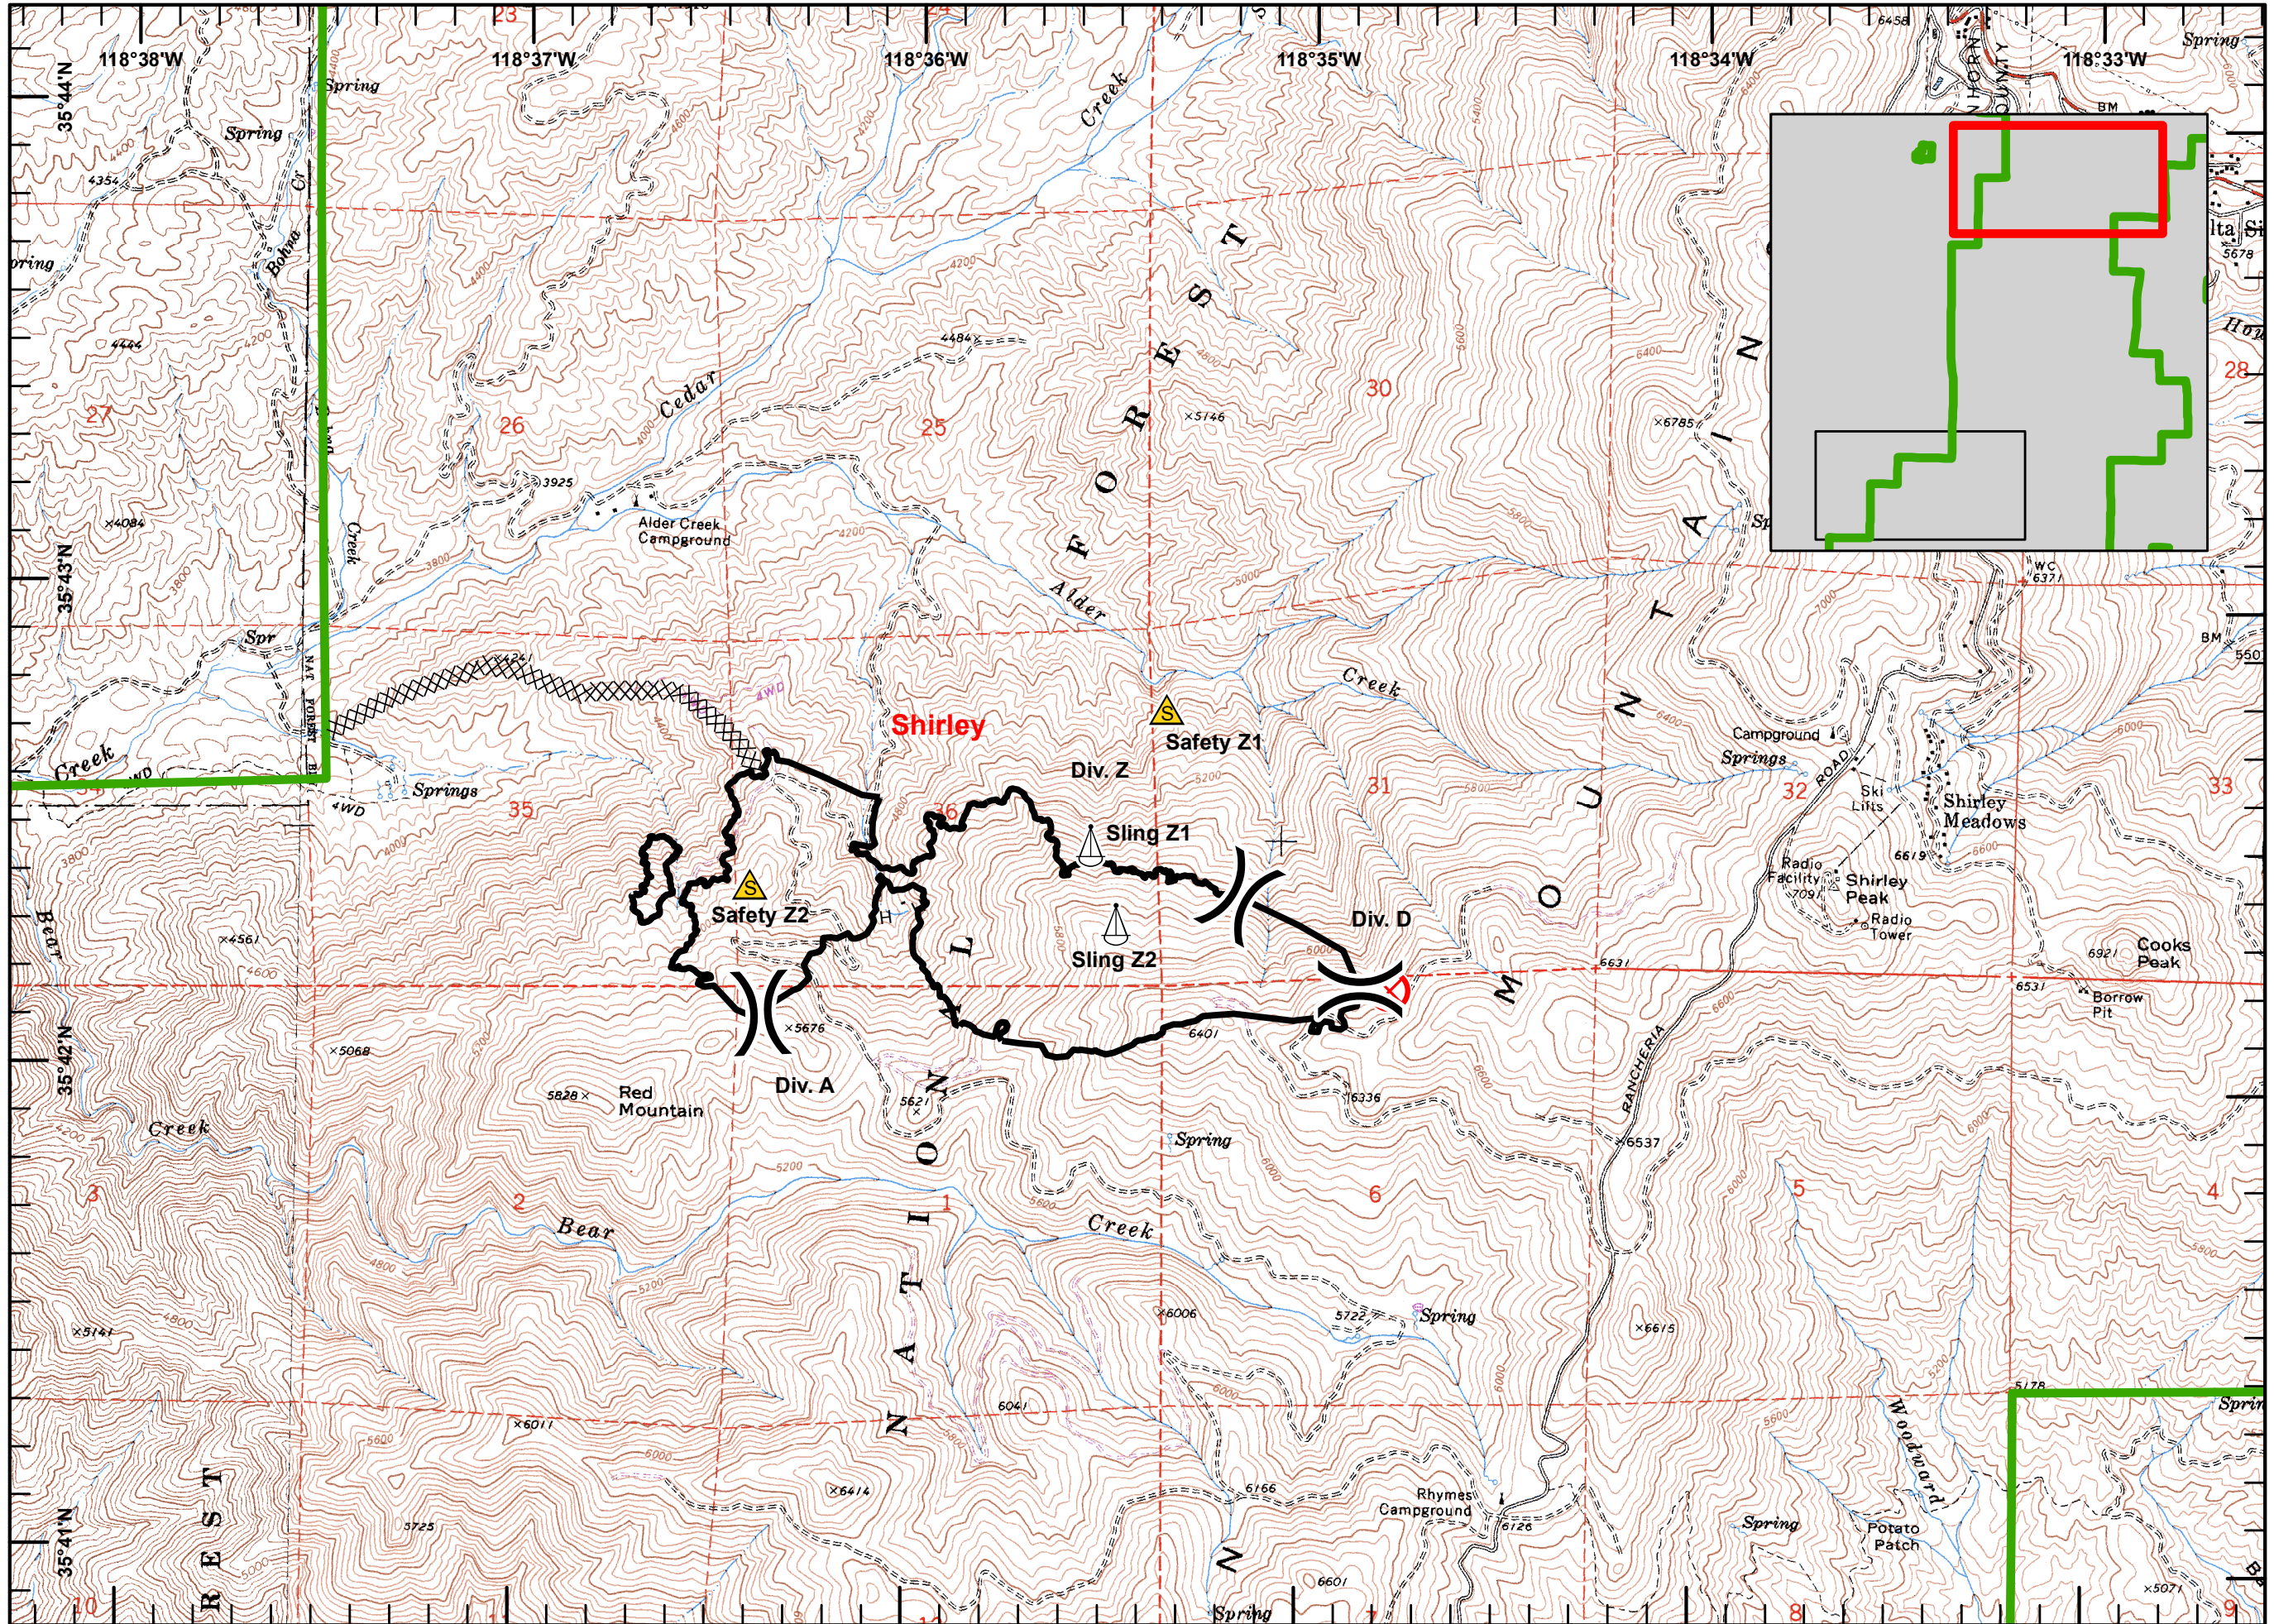

Shirley Complex
CA-SQF-003229
08/23/2013 - 8/26/2013
NAD83

Legend

- () Division
- [] Branch
- Drop Point
- ⊗ Fire Origin
- ♂ Spot Fire
- Helispot
- ⊙ Staging Area
- ⊙ Water Source
- ⊙ Helibase
- ▣ Incident Command Post
- ⊙ Camp
- ⊙ Incident Base
- Hot Spot
- ⊙ Repeater
- ⚠ Safety Zone
- ⚠ Sling Site
- Completed Line
- Uncontrolled Fire Edge
- ⊗ Completed Dozer Line
- ⊗ Proposed Dozer Line
- Planned Fire Line
- H - Completed Hand Line

Shirley Complex
CA-SQF-003229
08/23/2013 - 8/26/2013
NAD83

Legend

- Division
- Branch
- Drop Point
- Fire Origin
- Spot Fire
- Helispot
- Staging Area
- Water Source
- Helibase
- Incident Command Post
- Camp
- Incident Base
- Hot Spot
- Repeater
- Safety Zone
- Sling Site
- Completed Line
- Uncontrolled Fire Edge
- Completed Dozer Line
- Proposed Dozer Line
- Planned Fire Line
- Completed Hand Line