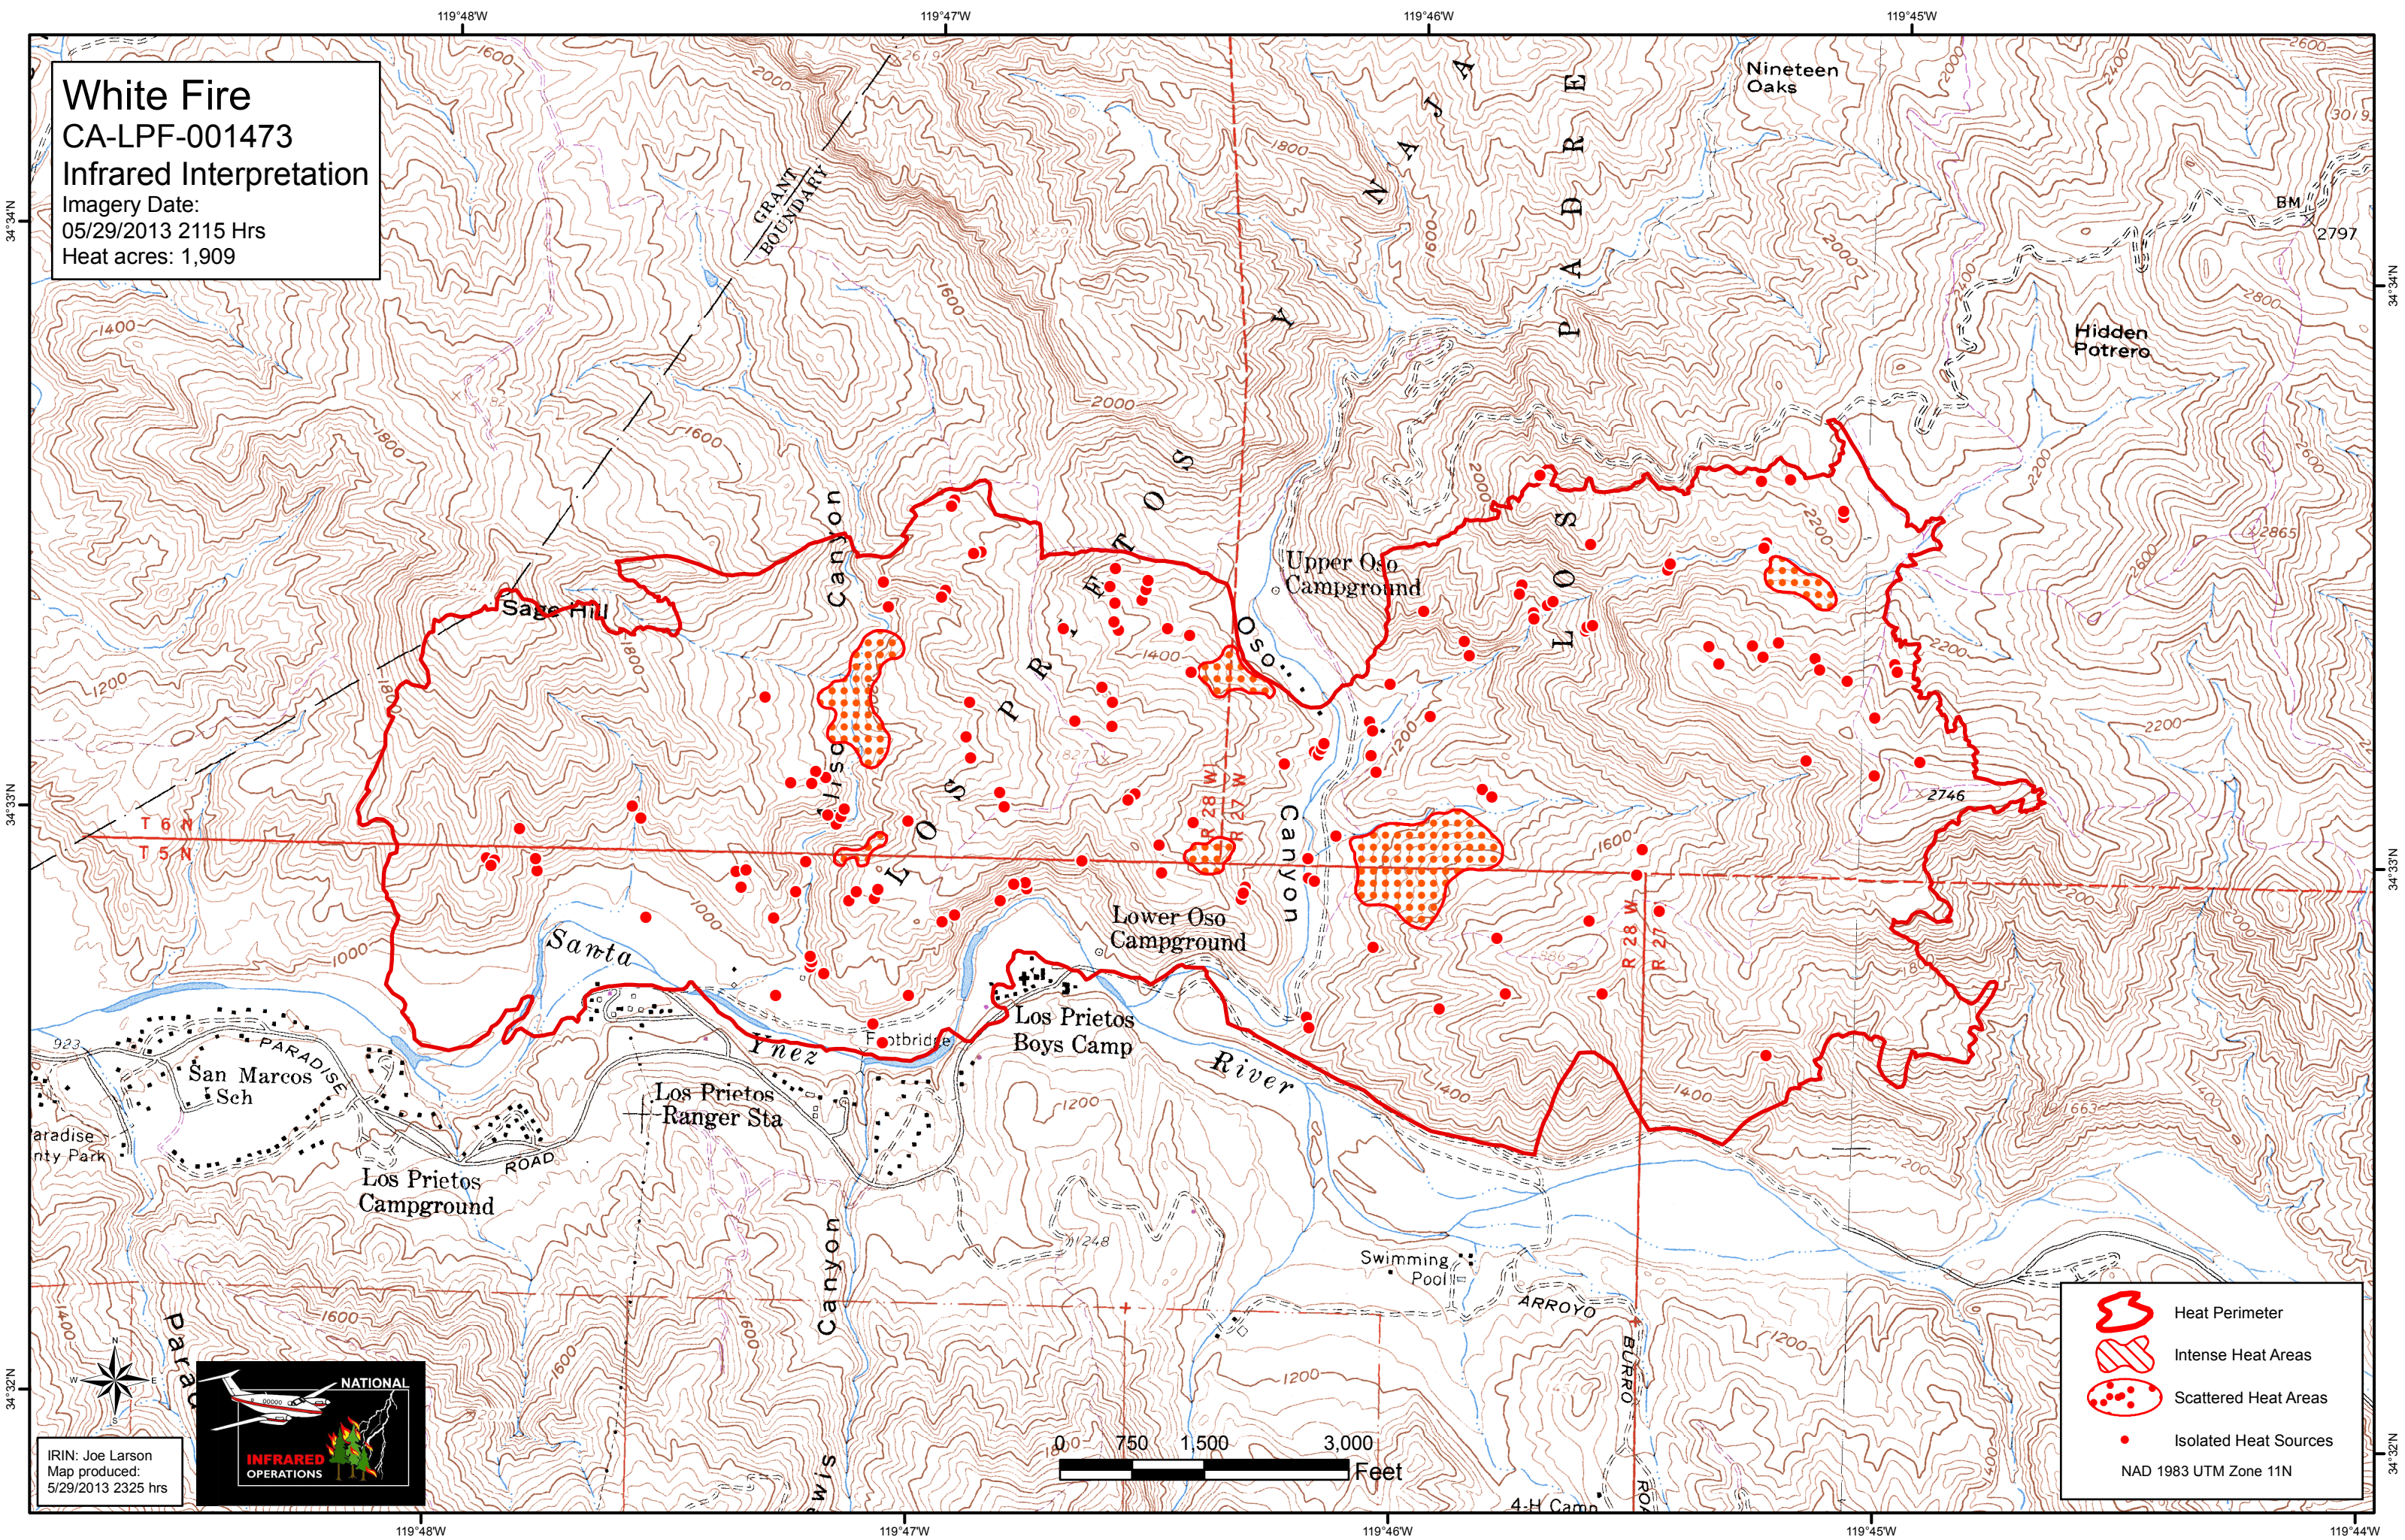

White Fire
CA-LPF-001473
Infrared Interpretation
 Imagery Date:
 05/29/2013 2115 Hrs
 Heat acres: 1,909

	Heat Perimeter
	Intense Heat Areas
	Scattered Heat Areas
	Isolated Heat Sources
NAD 1983 UTM Zone 11N	

IRIN: Joe Larson
 Map produced:
 5/29/2013 2325 hrs

**INFRARED
 OPERATIONS**