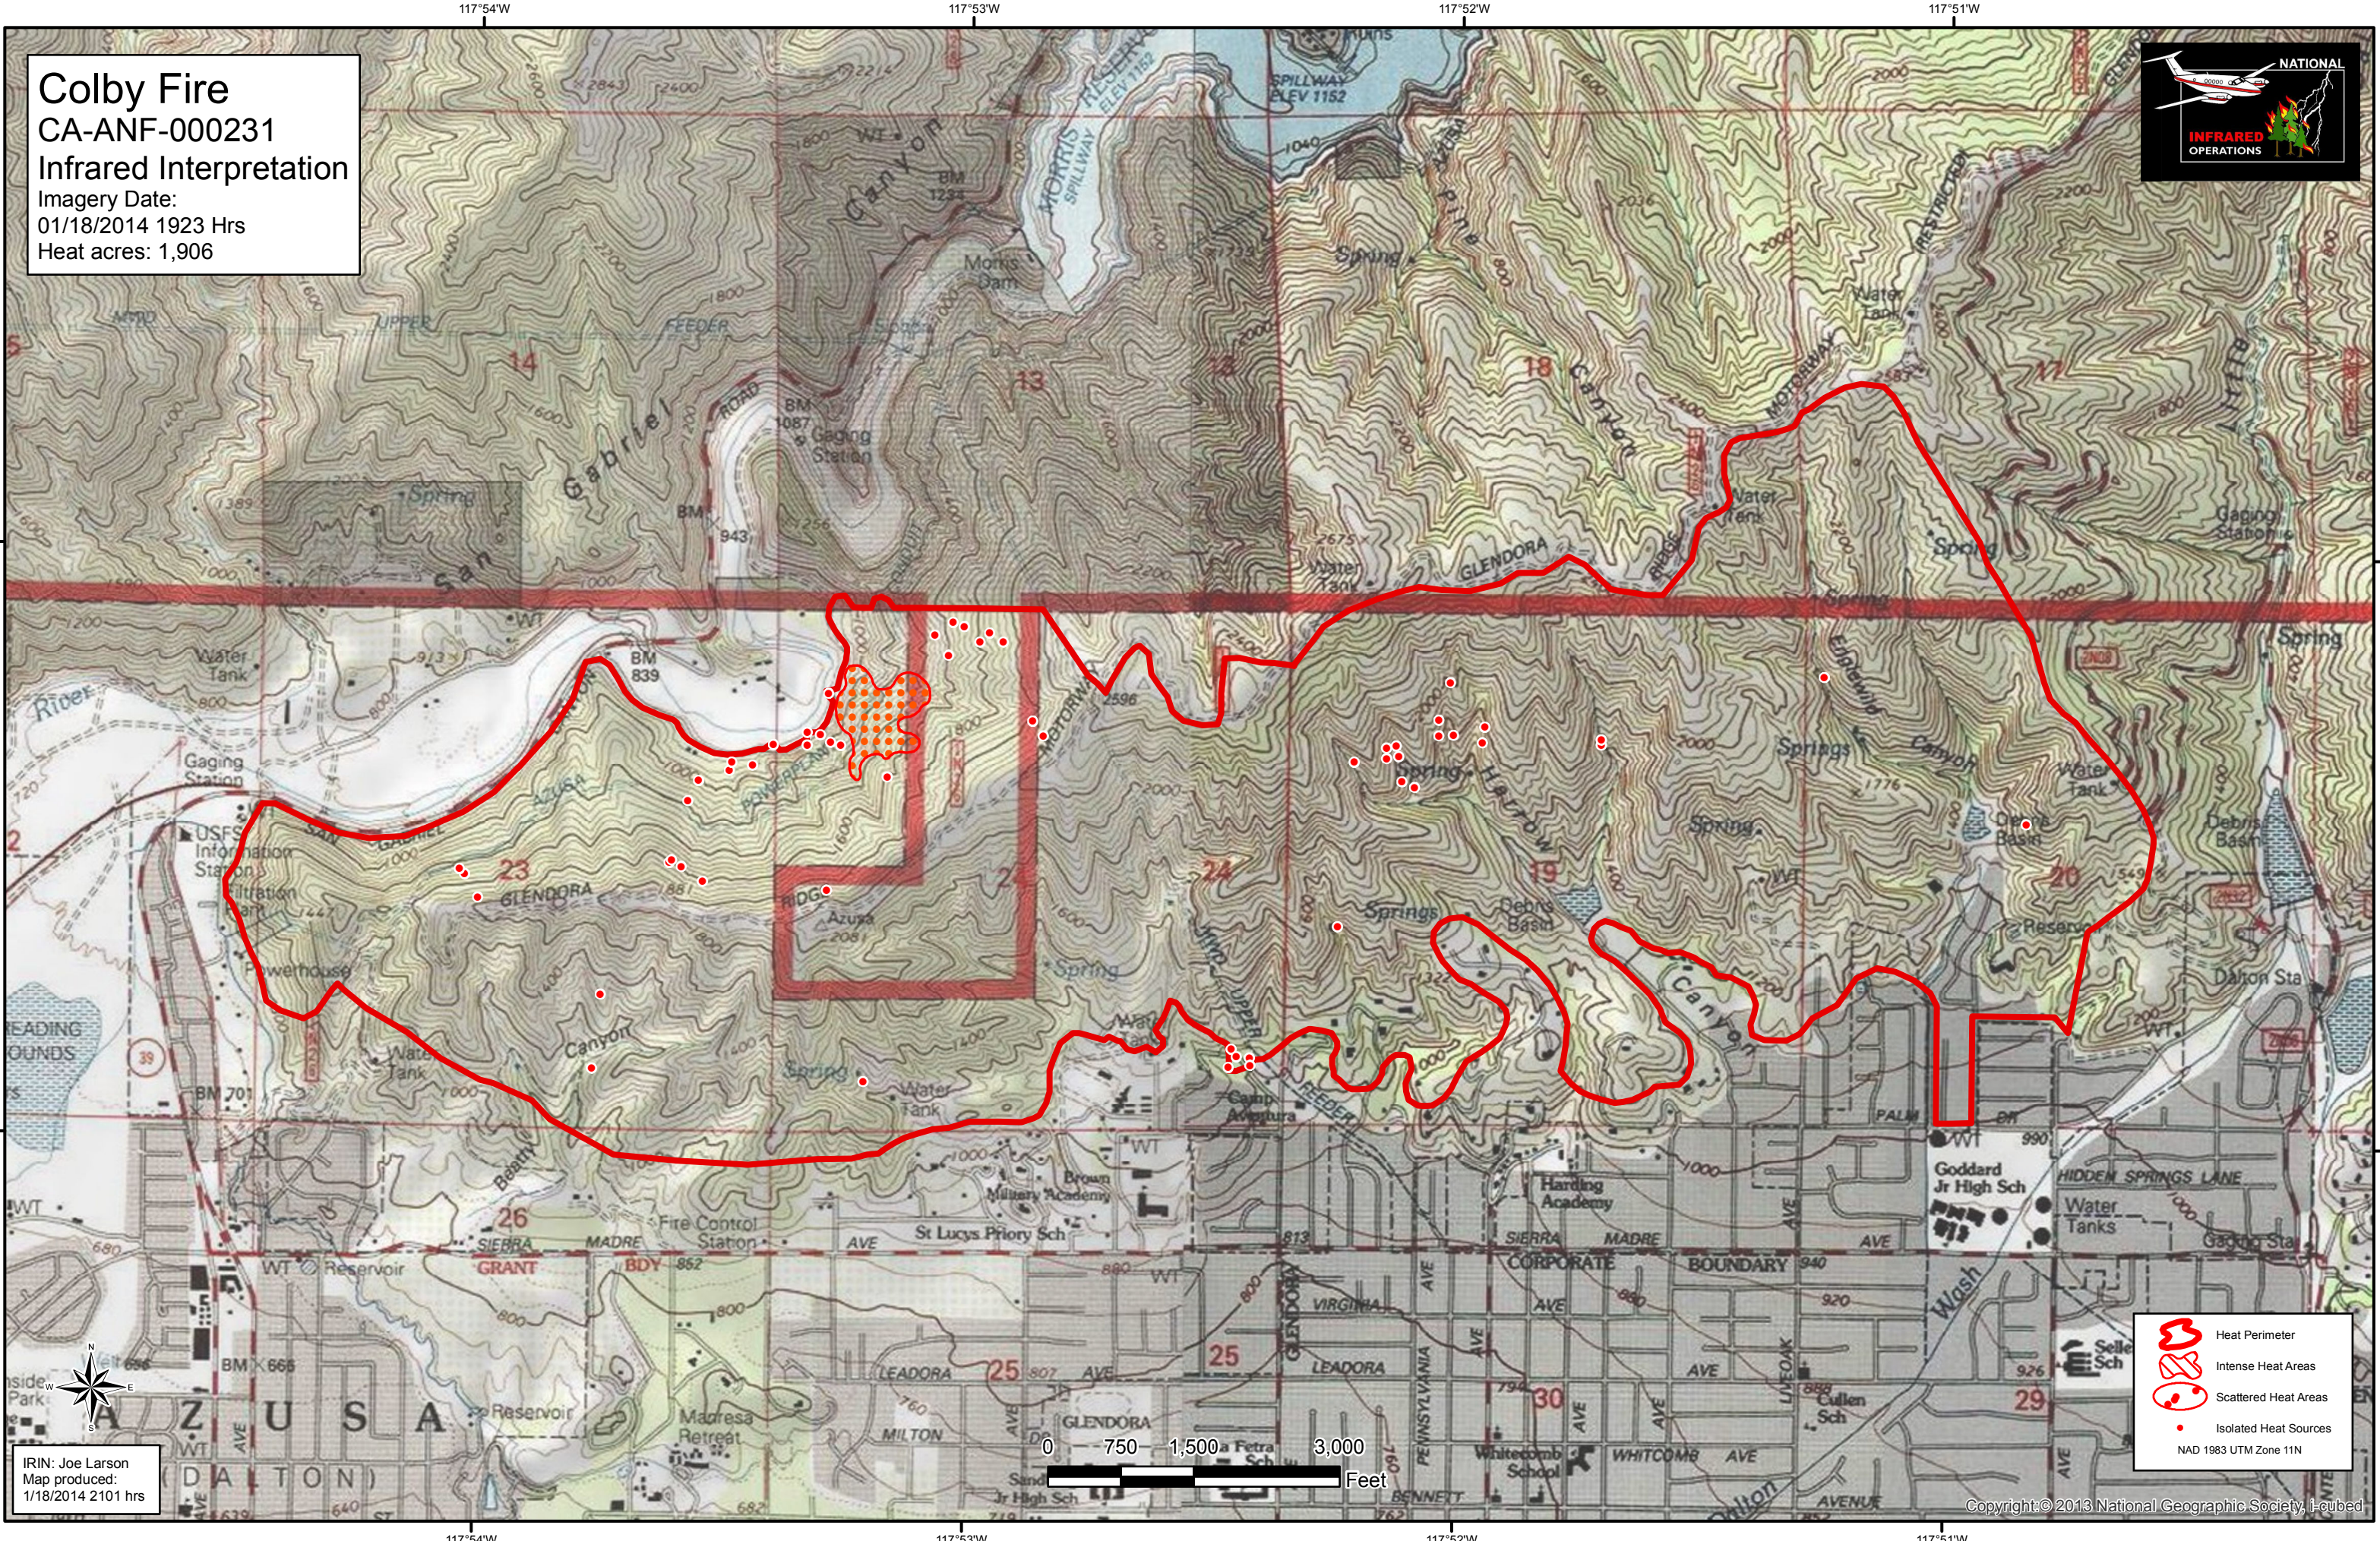

Colby Fire CA-ANF-000231 Infrared Interpretation

Imagery Date:
01/18/2014 1923 Hrs
Heat acres: 1,906

34°10'N

34°10'N

34°9'N

34°9'N

IRIN: Joe Larson
Map produced:
1/18/2014 2101 hrs

- Heat Perimeter
- Intense Heat Areas
- Scattered Heat Areas
- Isolated Heat Sources

NAD 1983 UTM Zone 11N