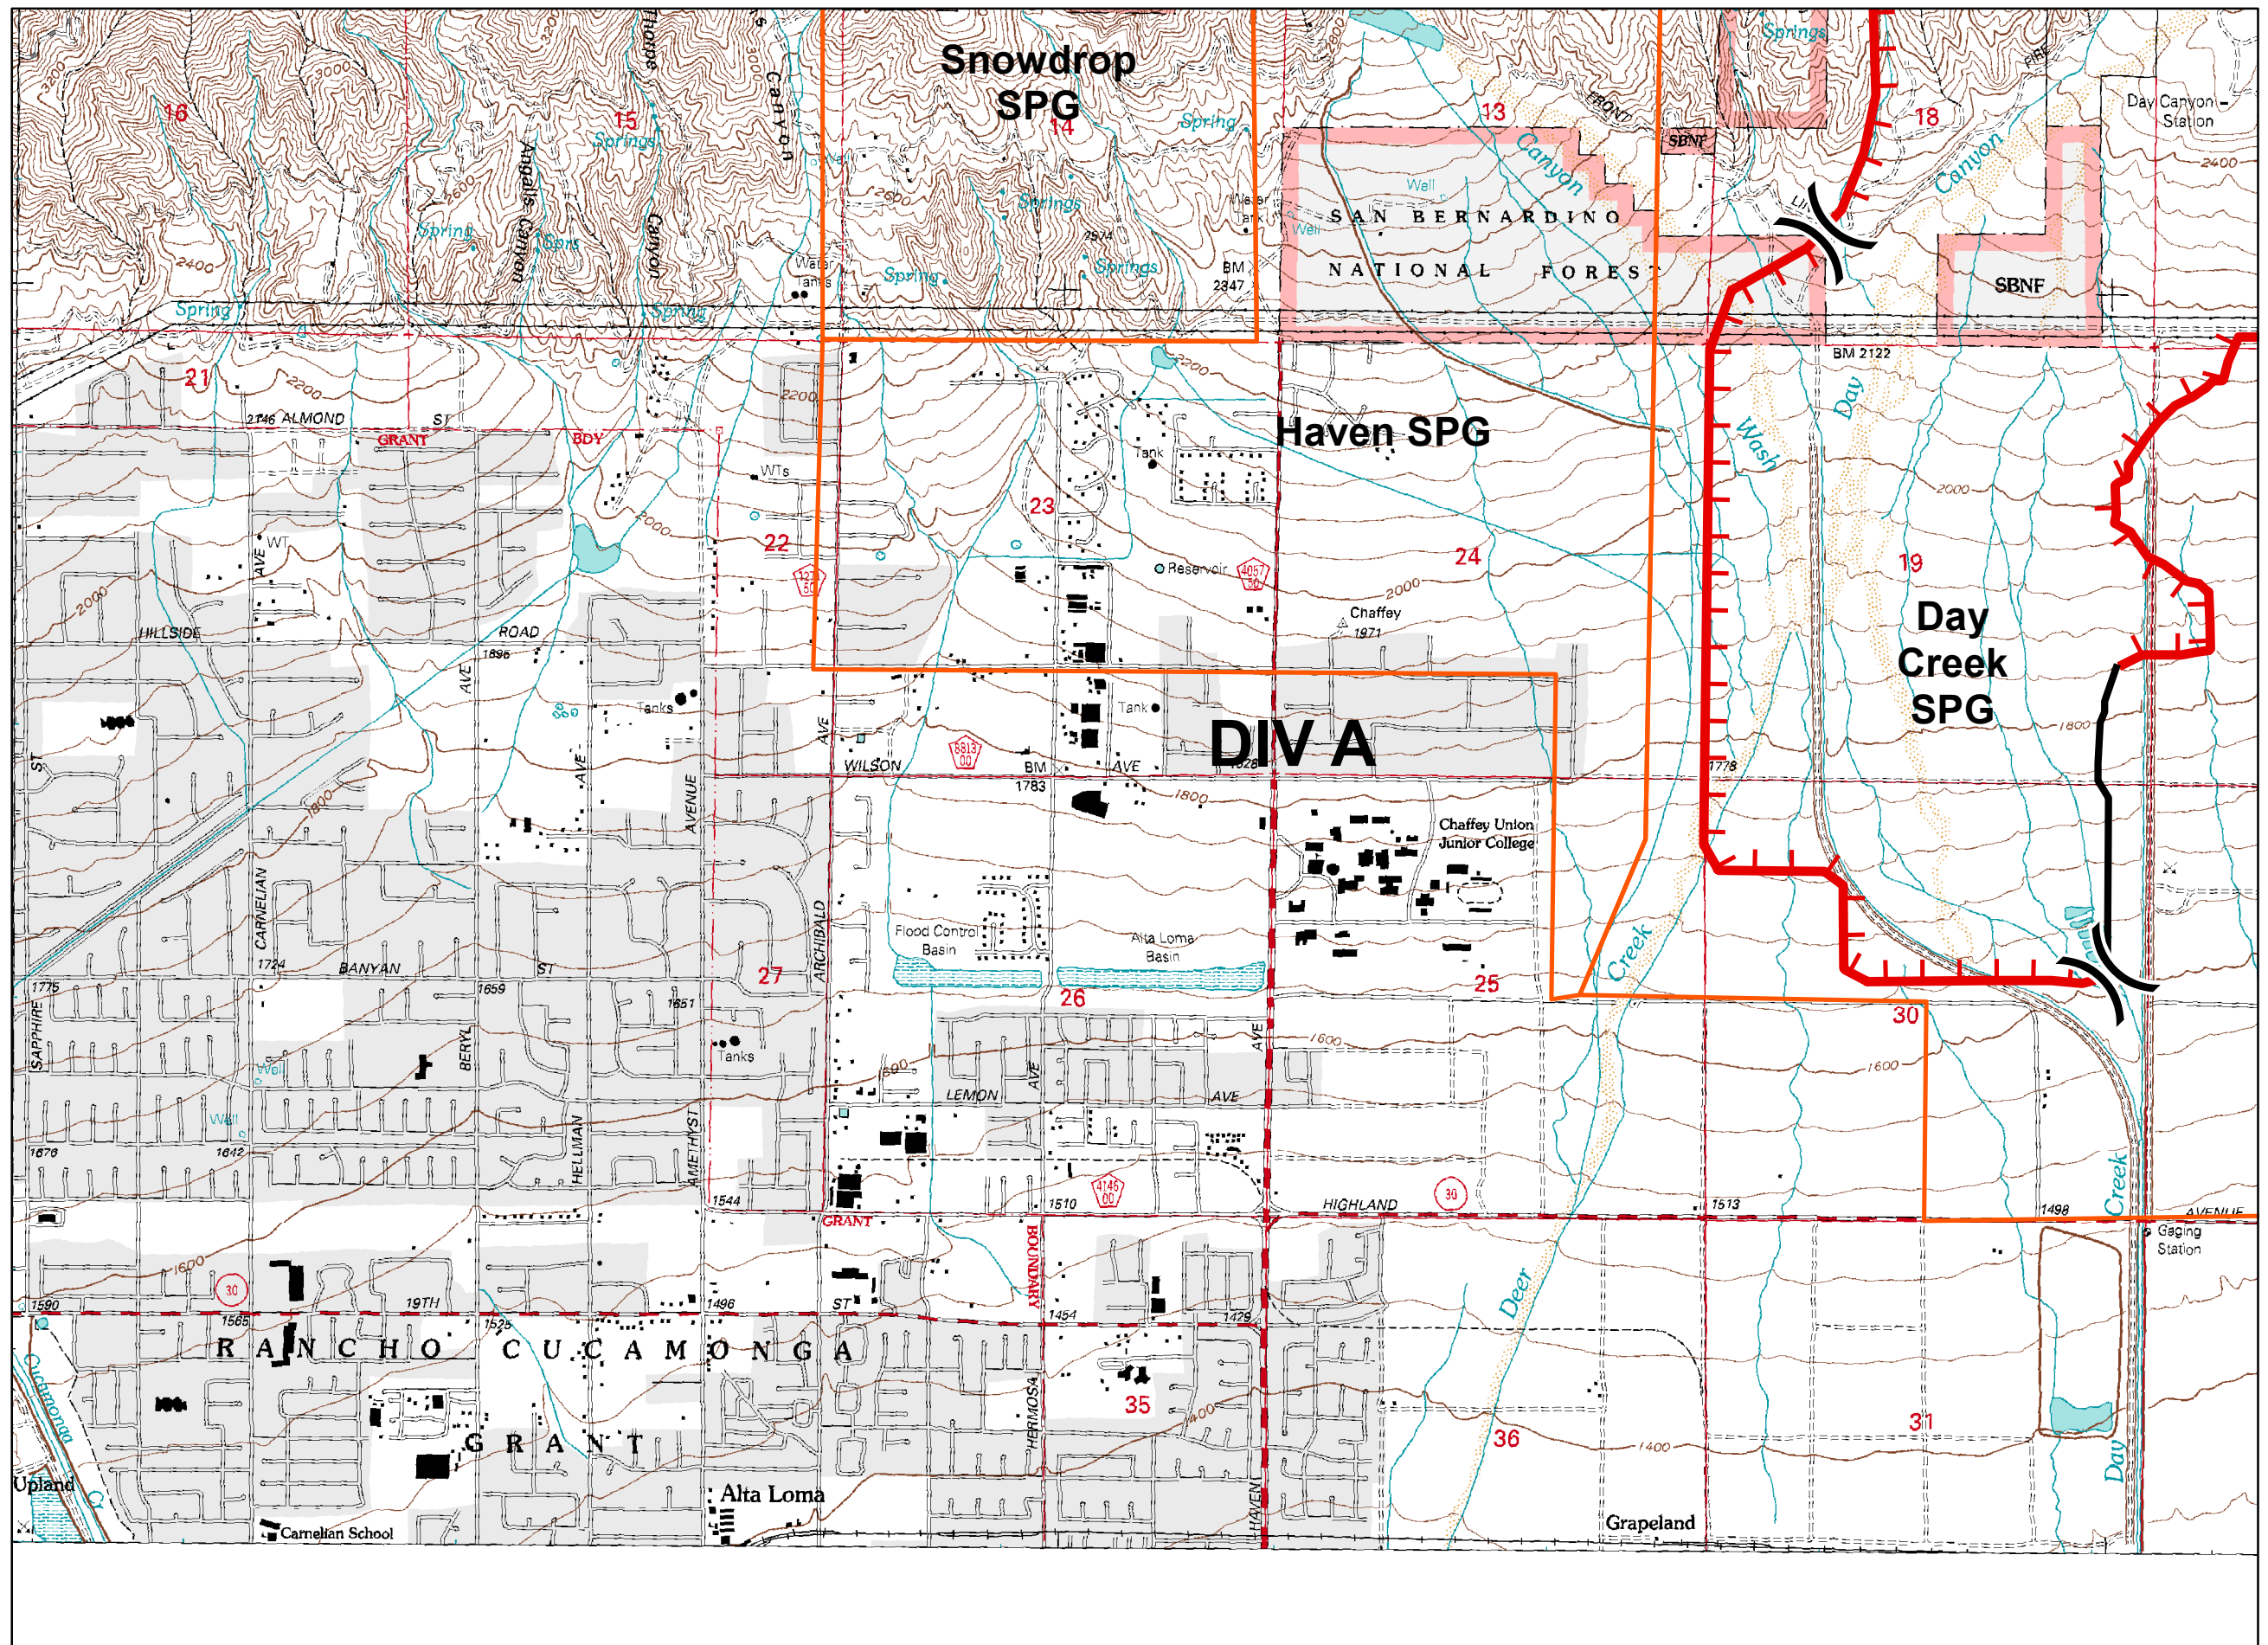

Etiwanda Fire

CA-BDF-006646

May 1, 2014
0600

Page 3

Legend

- Uncontrolled Fire Edge
- Completed Line
- Structure Protection Groups
- **BreakType**
- Division