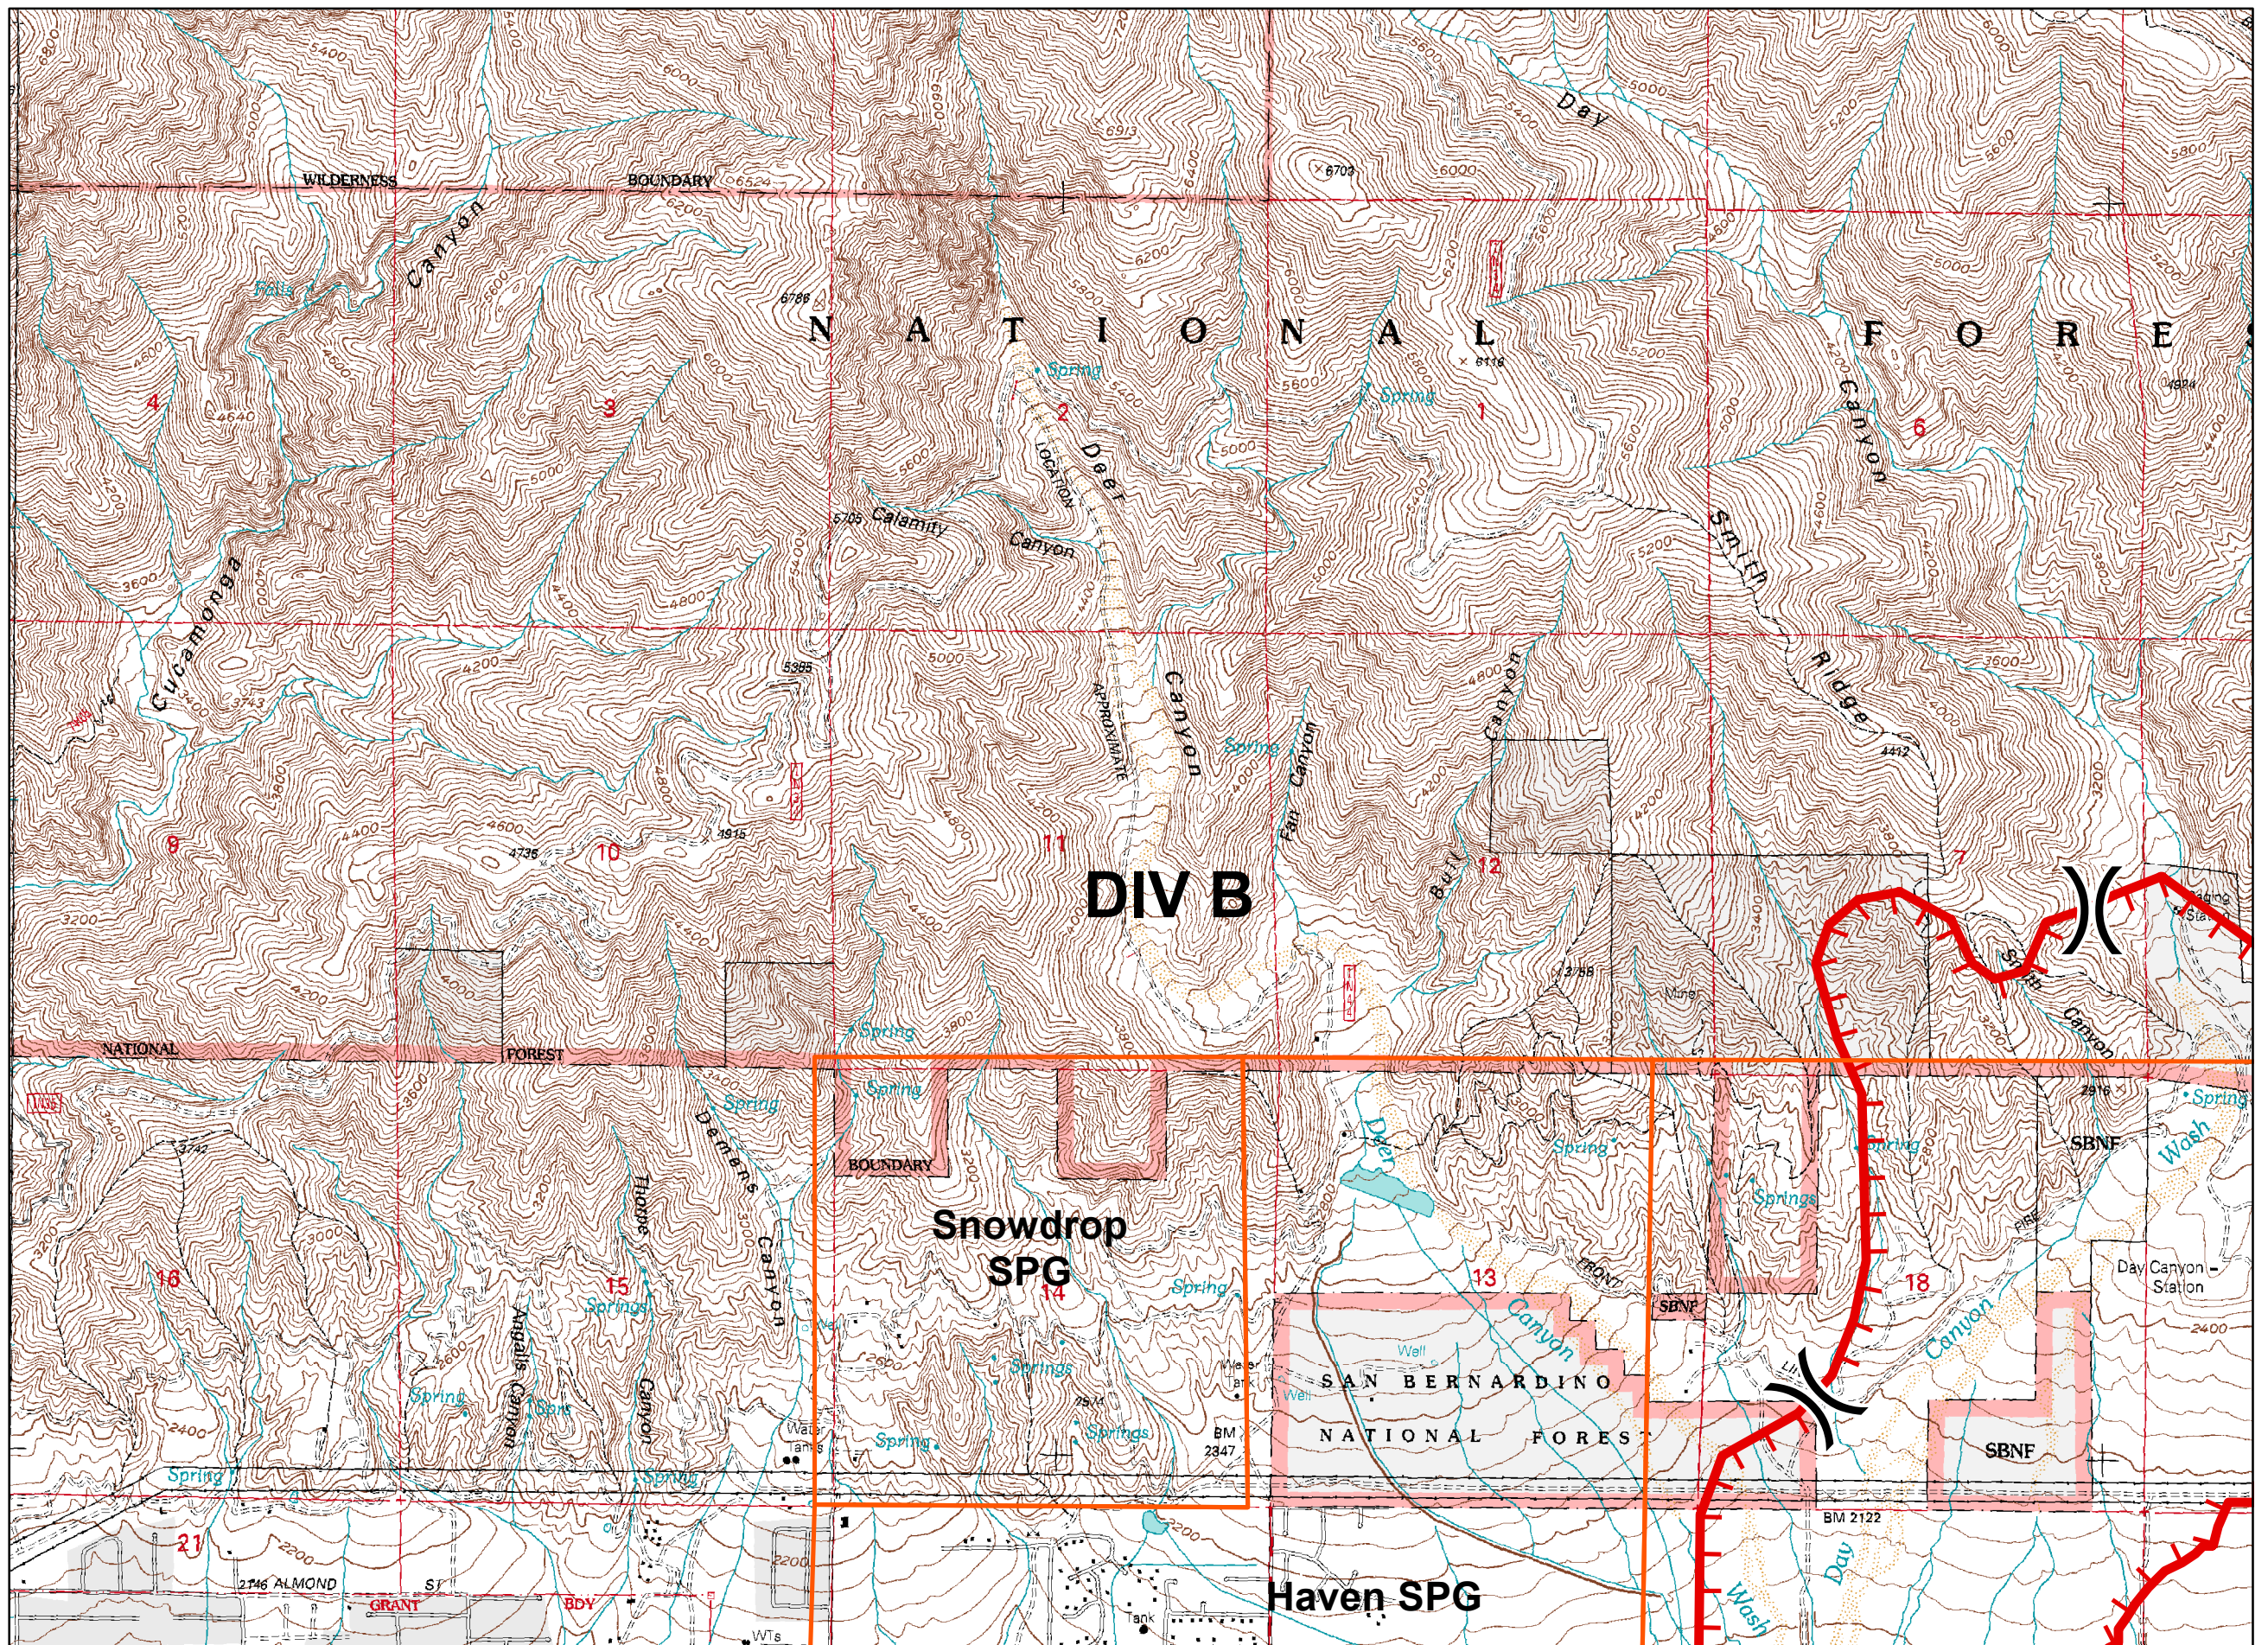

Etiwanda Fire

CA-BDF-006646

May 1, 2014
0600

Page 1

Legend

- Uncontrolled Fire Edge
- Completed Line
- Structure Protection Groups
- BreakType**
- Division

Etiwanda Fire

CA-BDF-006646

May 1, 2014
0600

Page 2

Legend

- Uncontrolled Fire Edge
- Completed Line
- Structure Protection Groups
- BreakType**
- Division

Etiwanda Fire

CA-BDF-006646

May 1, 2014
0600

Page 3