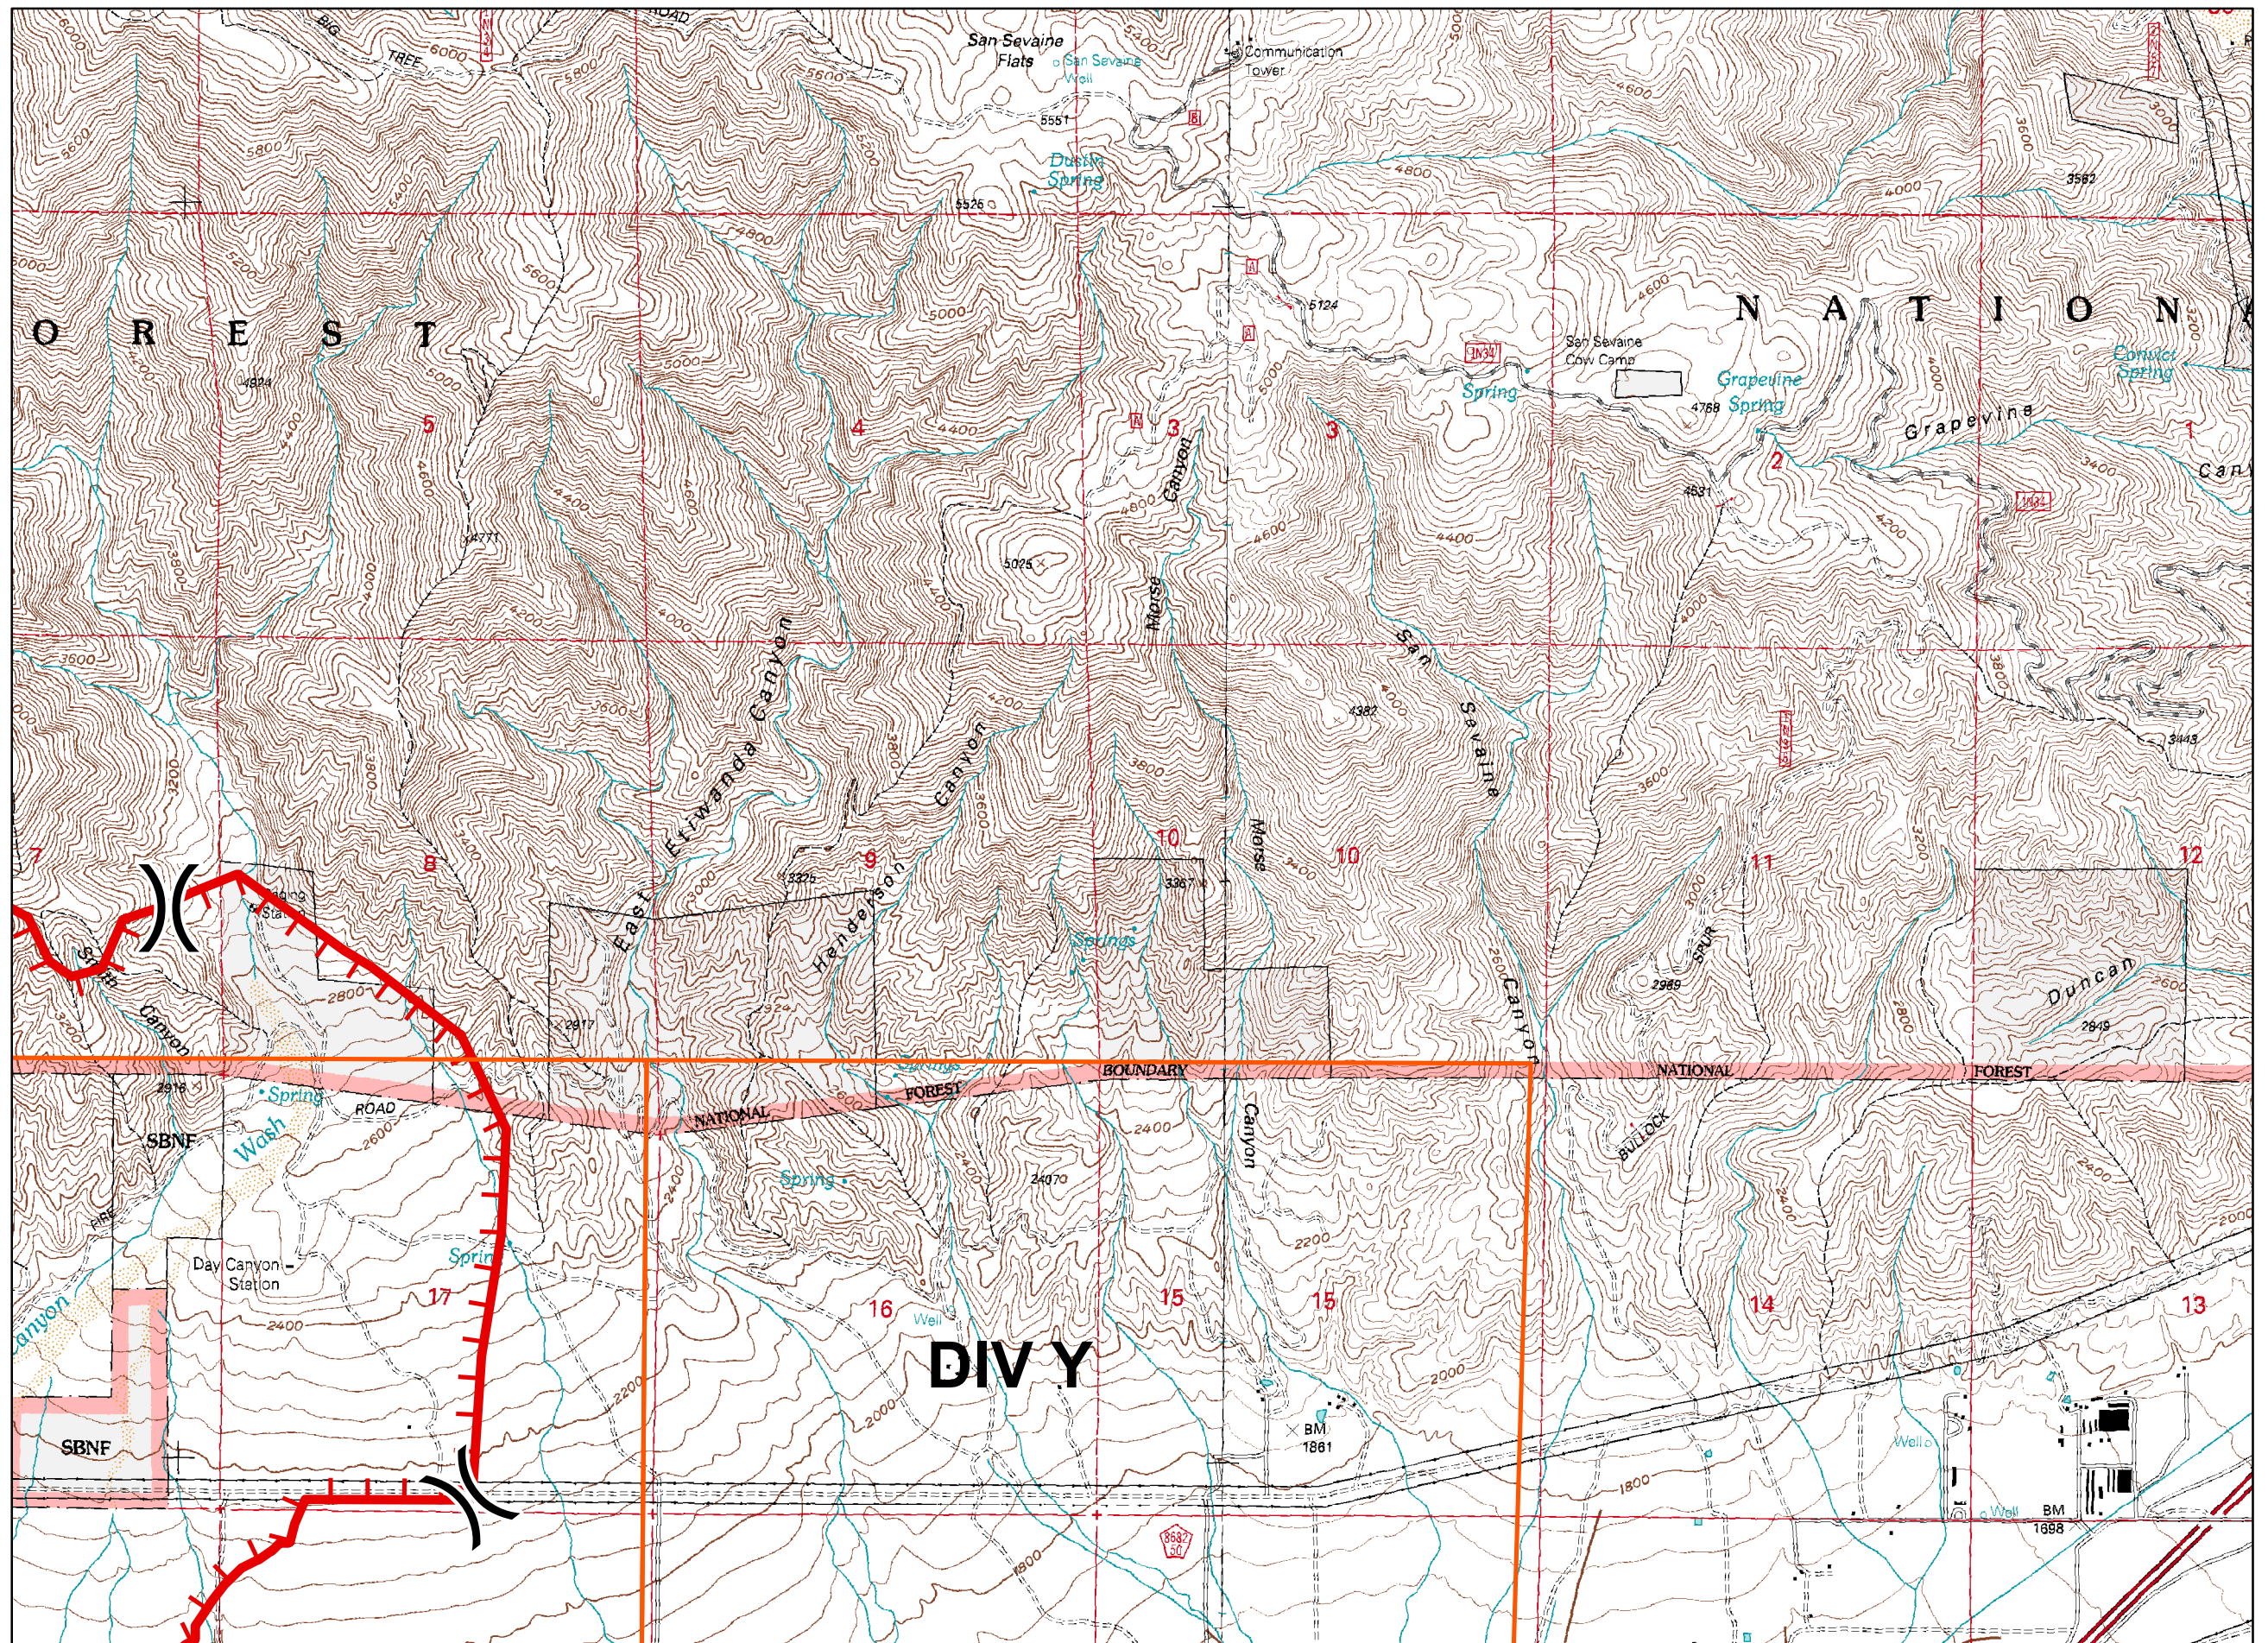

Etiwanda Fire

CA-BDF-006646

May 1, 2014
0600

Page 1

Legend

- Uncontrolled Fire Edge
- Completed Line
- Structure Protection Groups
- BreakType**
- Division

Etiwanda Fire

CA-BDF-006646

May 1, 2014
0600

Page 2

Legend

- Uncontrolled Fire Edge
- Completed Line
- Structure Protection Groups
- BreakType**
- Division

Etiwanda Fire

CA-BDF-006646

May 1, 2014
0600

Page 3