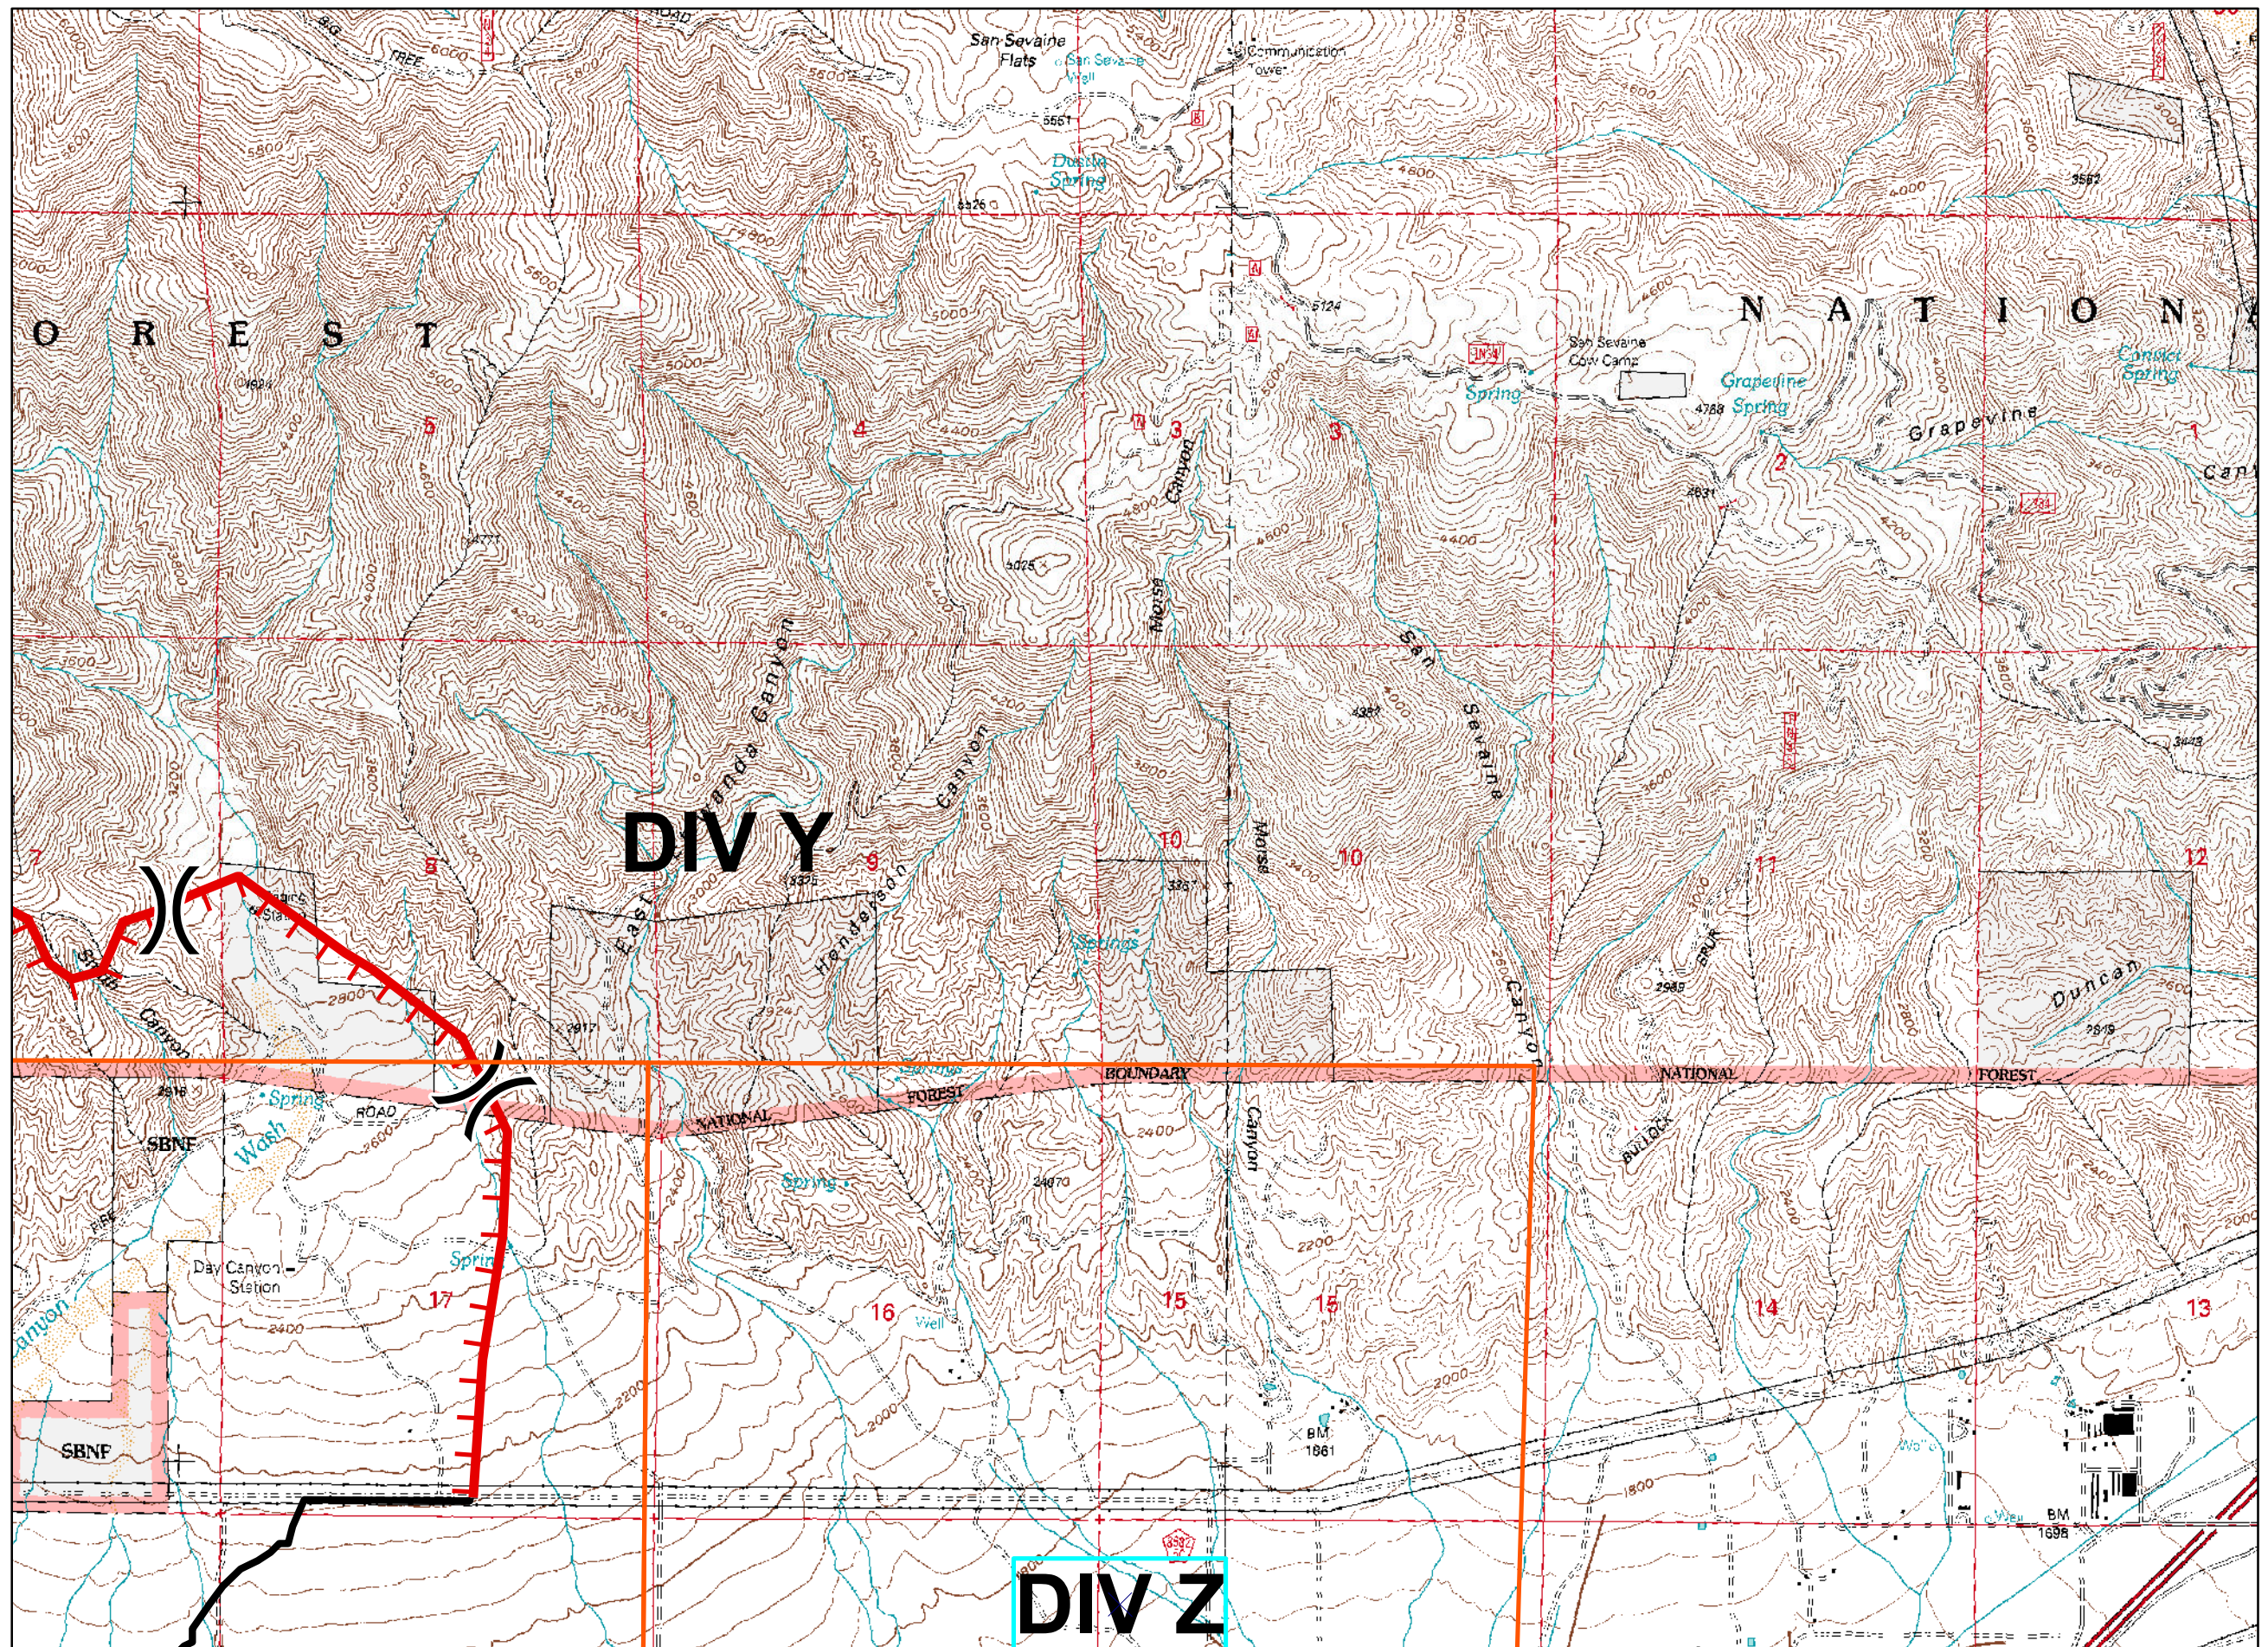

Etiwanda Fire

CA-BDF-006646

May 1, 2014
1800

Page 1

Legend

- Uncontrolled Fire Edge
- Completed Line
- Structure Protection Groups
- Division

Etiwanda Fire

CA-BDF-006646

May 1, 2014
1800

Page 2

Legend

- Uncontrolled Fire Edge
- Completed Line
- Structure Protection Groups
- Division

Etiwanda Fire

CA-BDF-006646

May 1, 2014
1800

Page 3