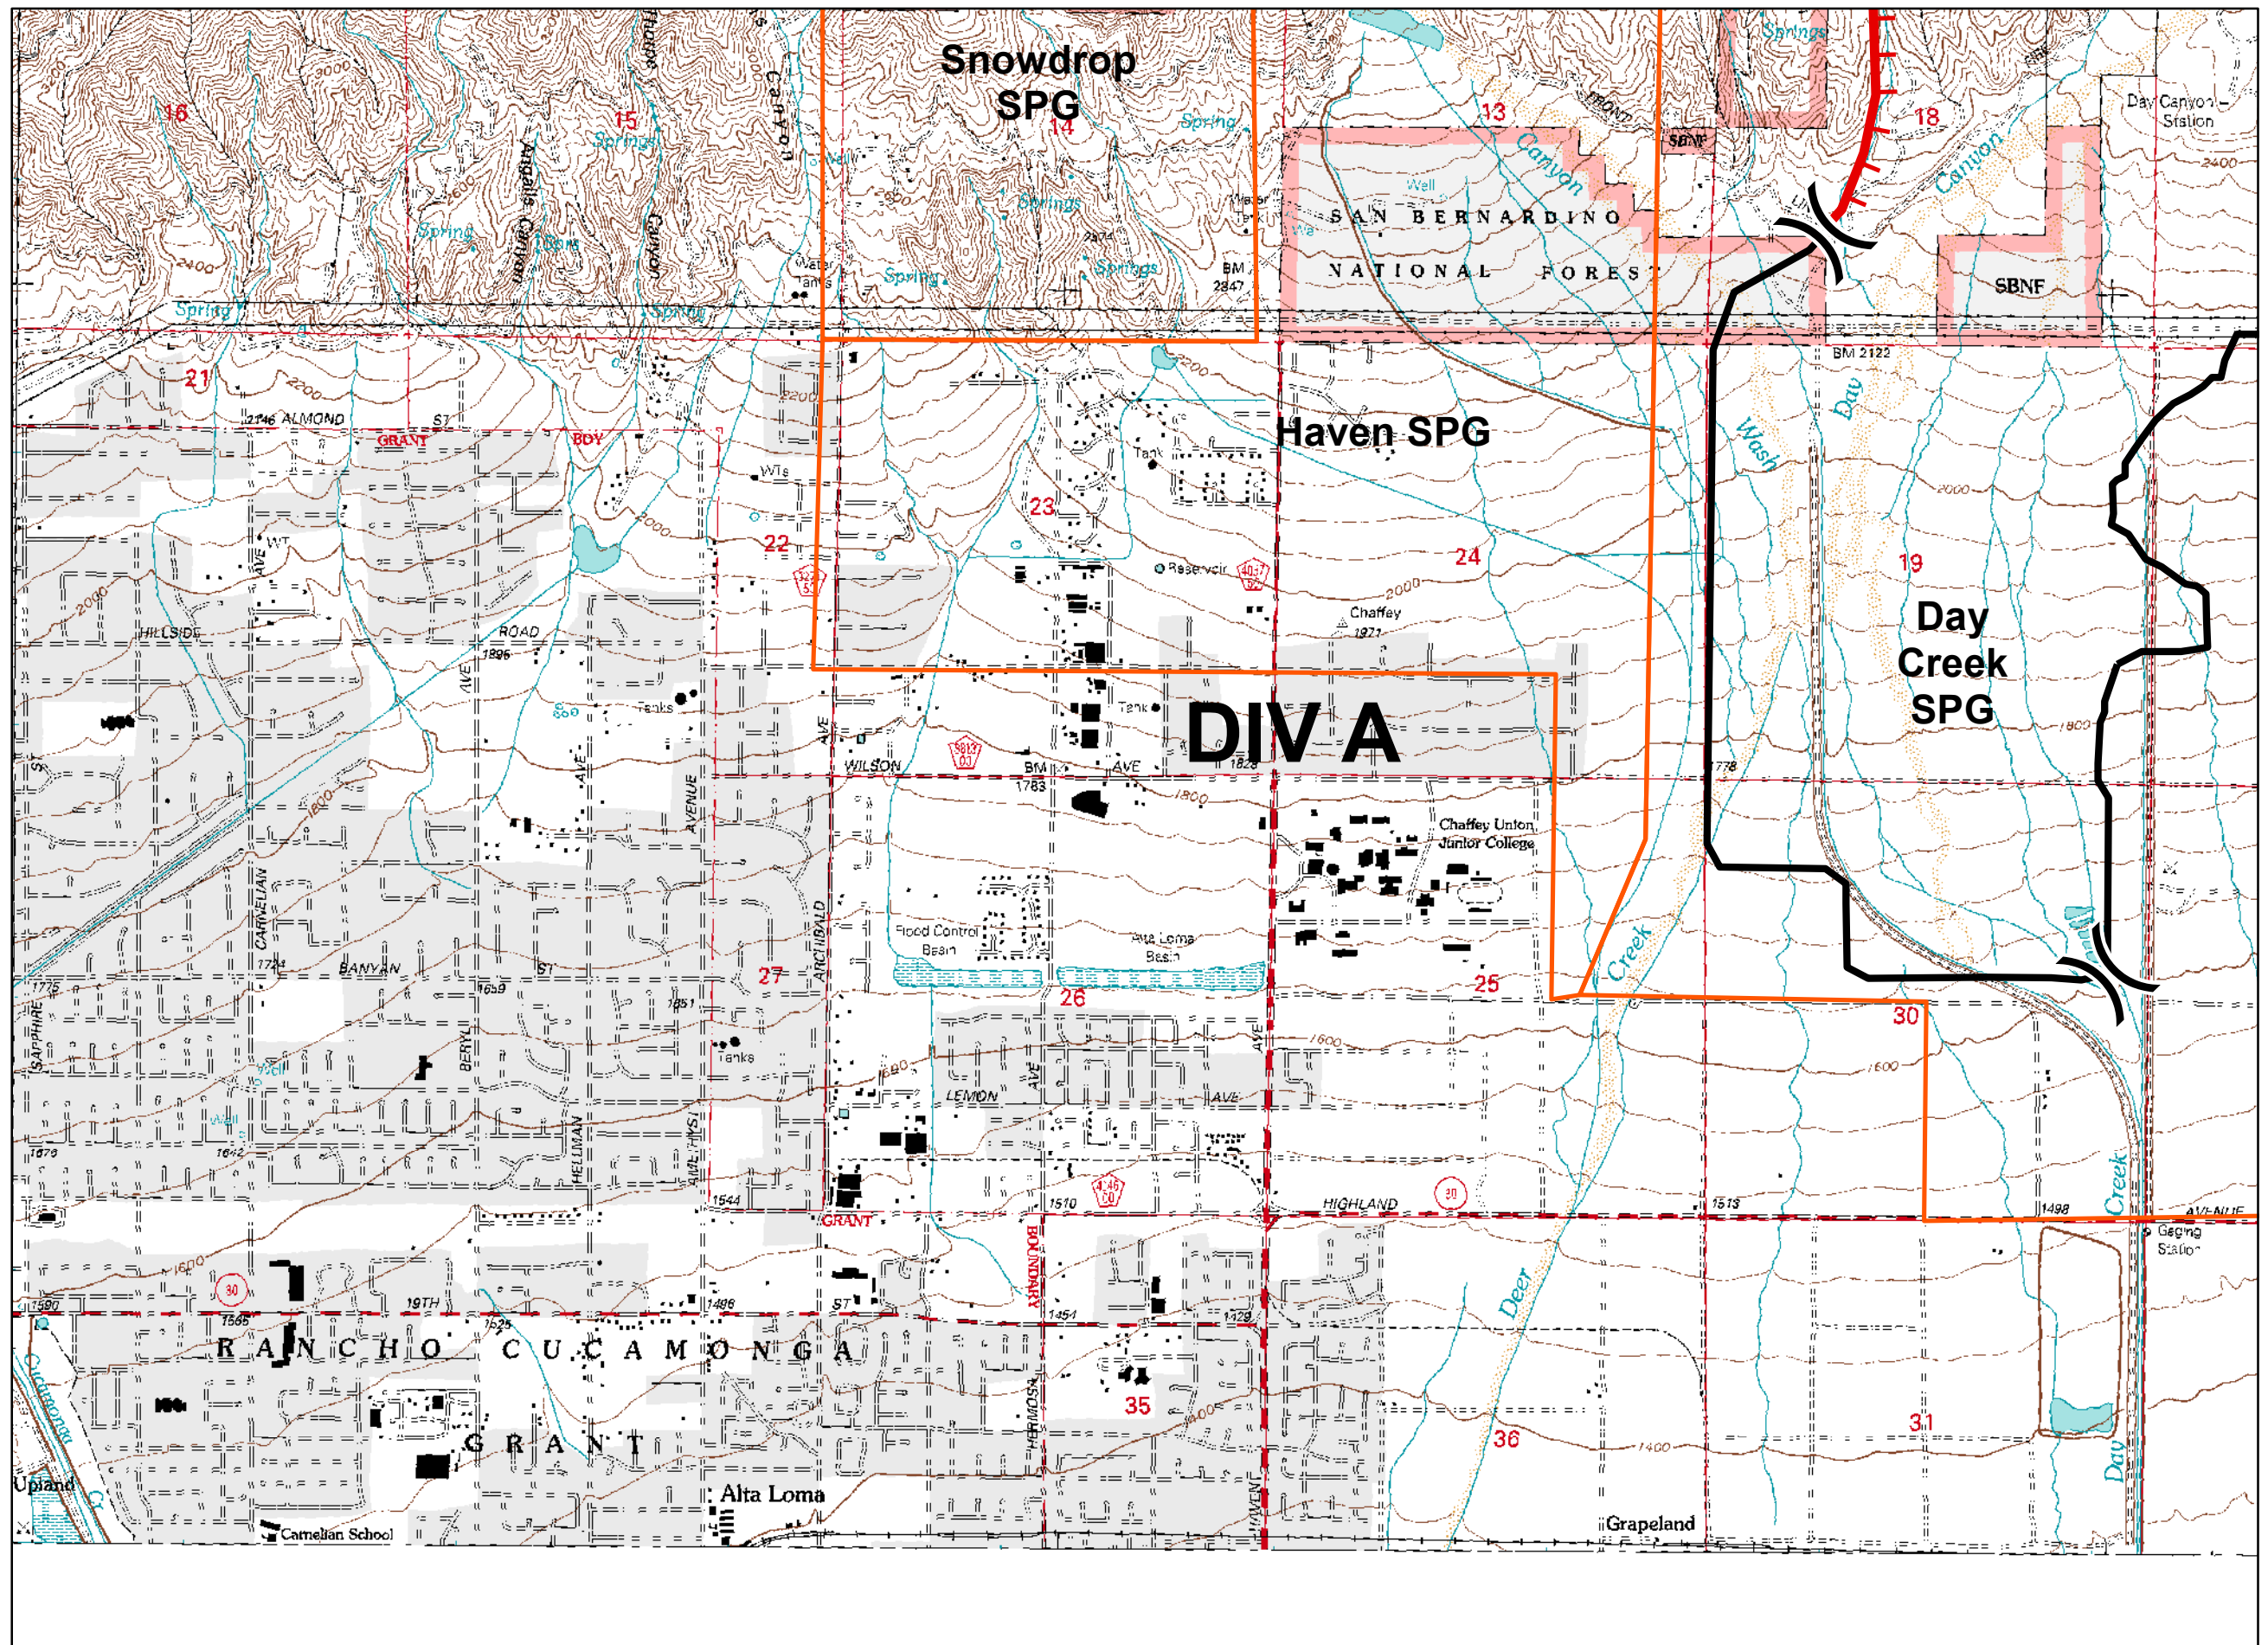

Etiwanda Fire

CA-BDF-006646

May 1, 2014
1800

Page 3

Legend

- Uncontrolled Fire Edge
- Completed Line
- Structure Protection Groups
- Division