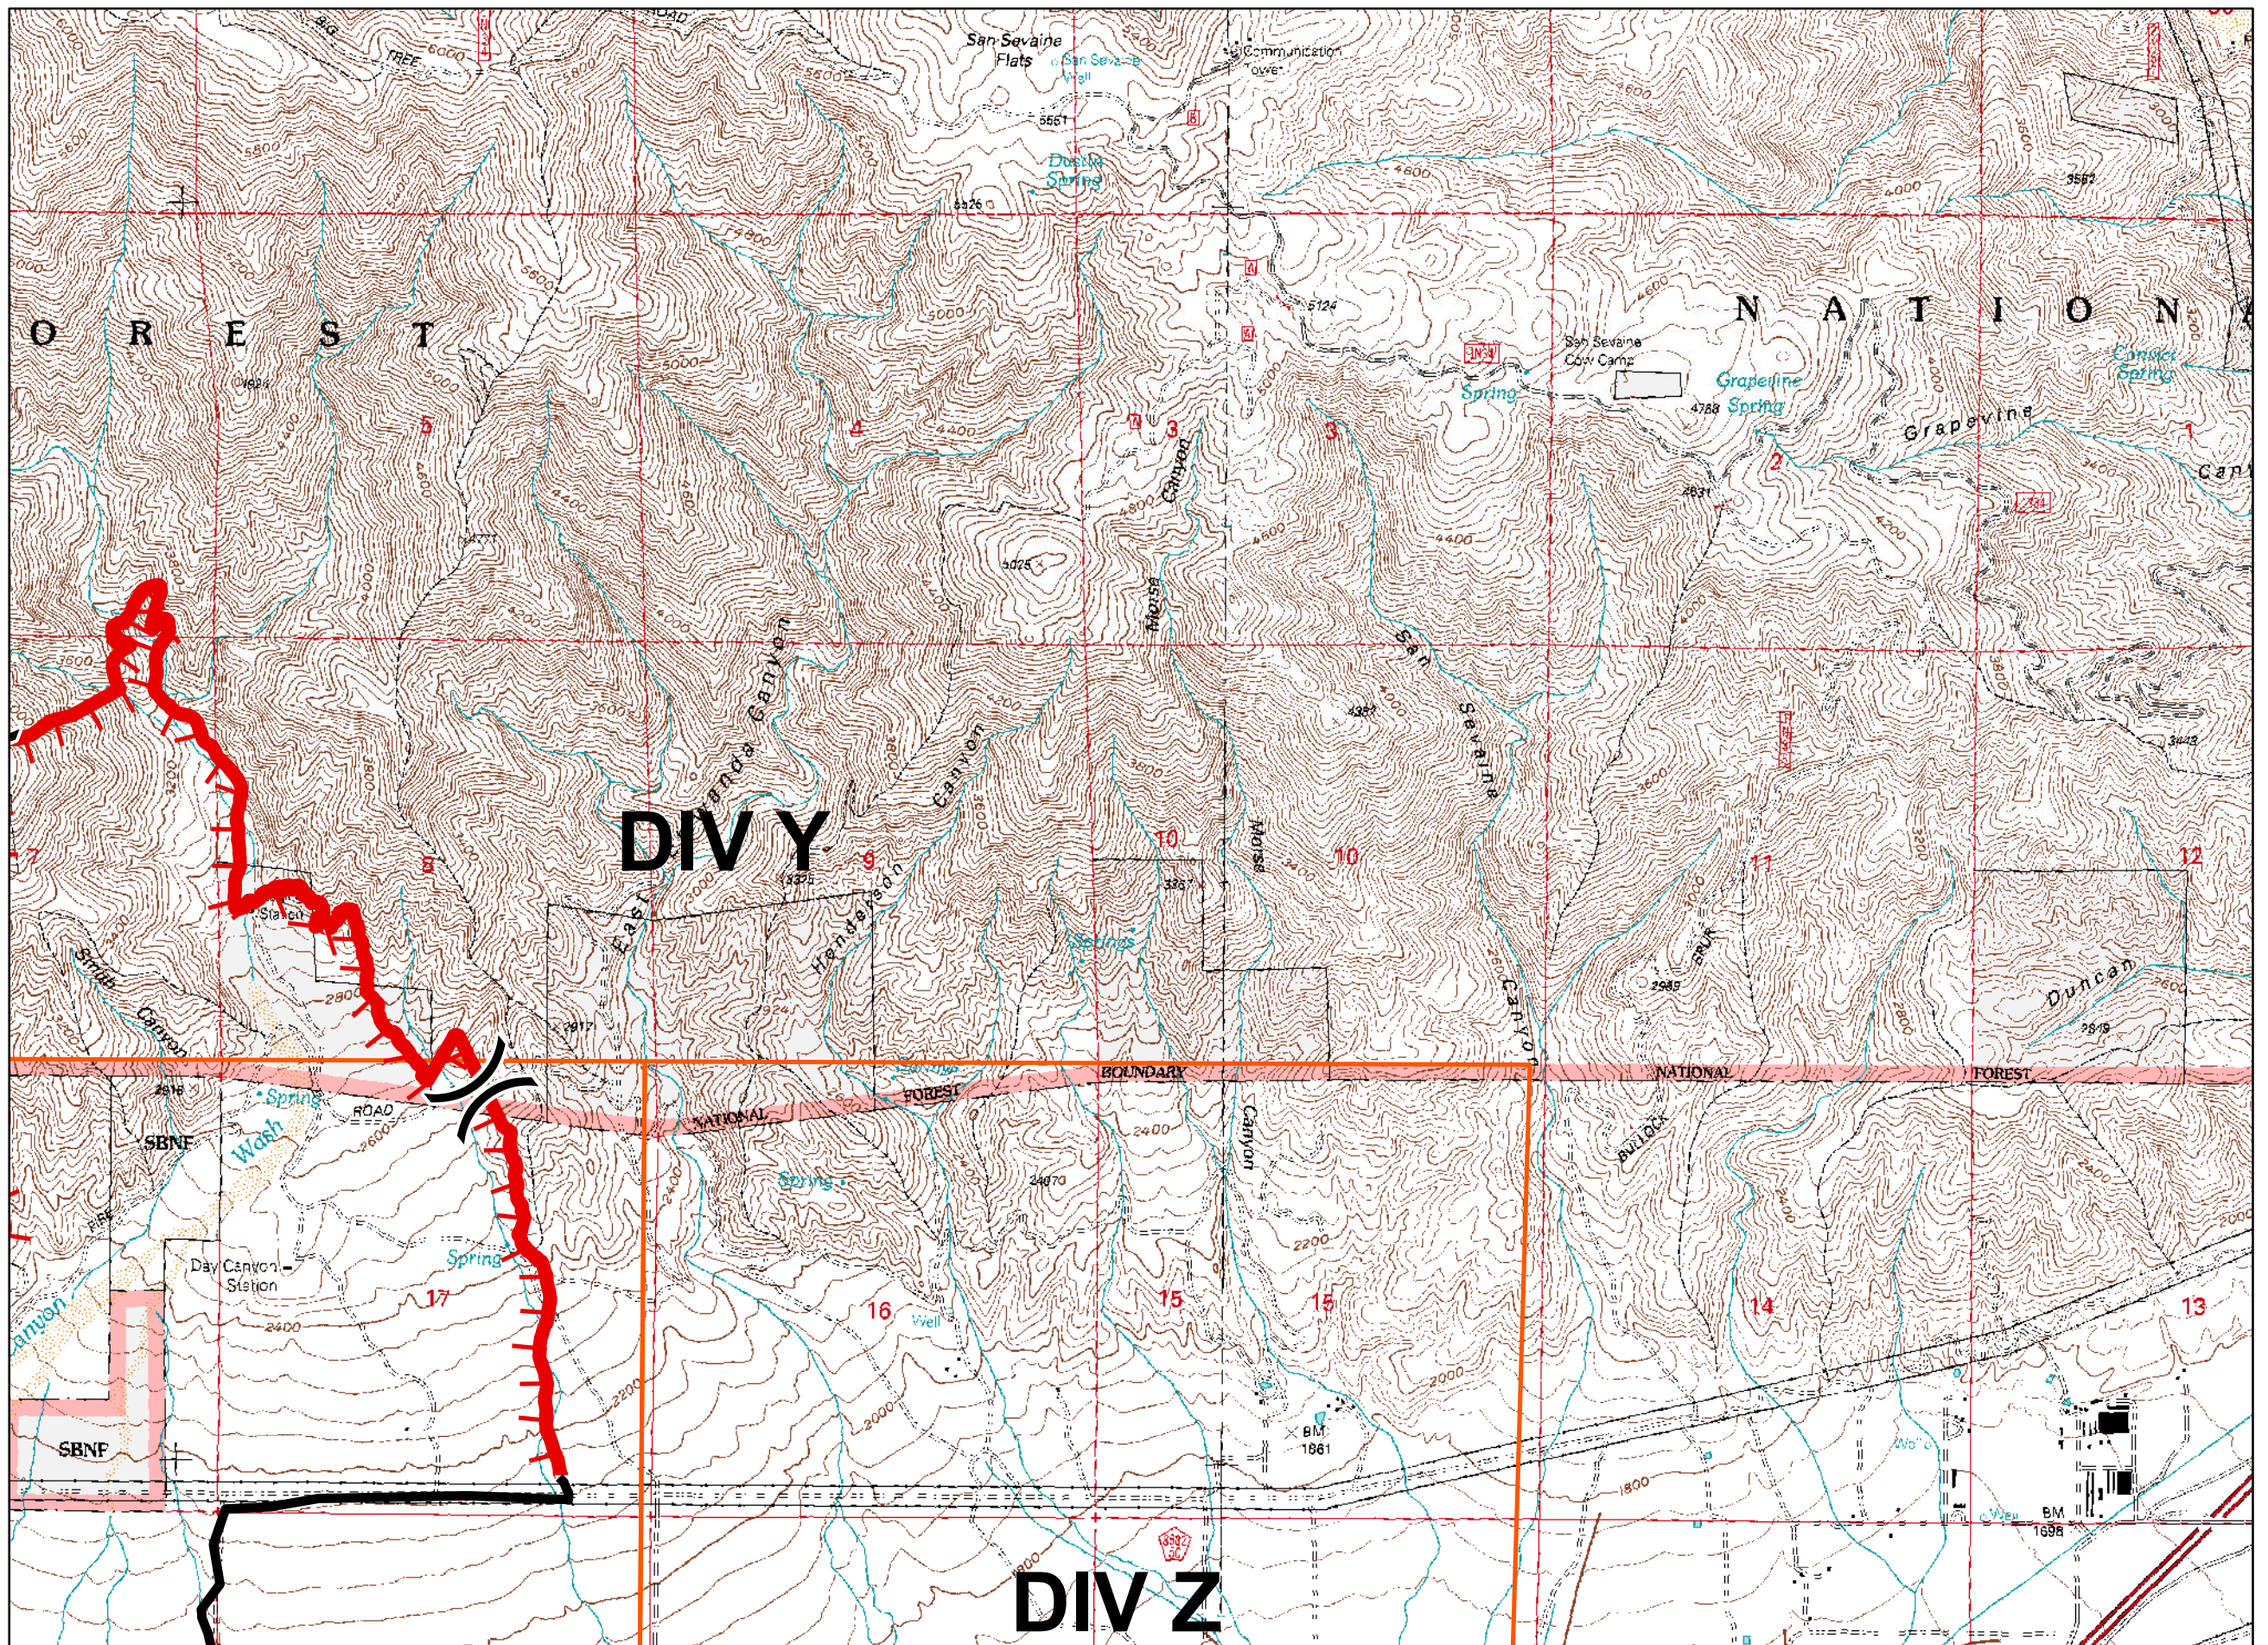

Division

Helibase

Dip Site

Uncontrolled Fire Edge

Completed Line

Structure Protection Groups

Etiwanda Fire

CA-BDF-006646