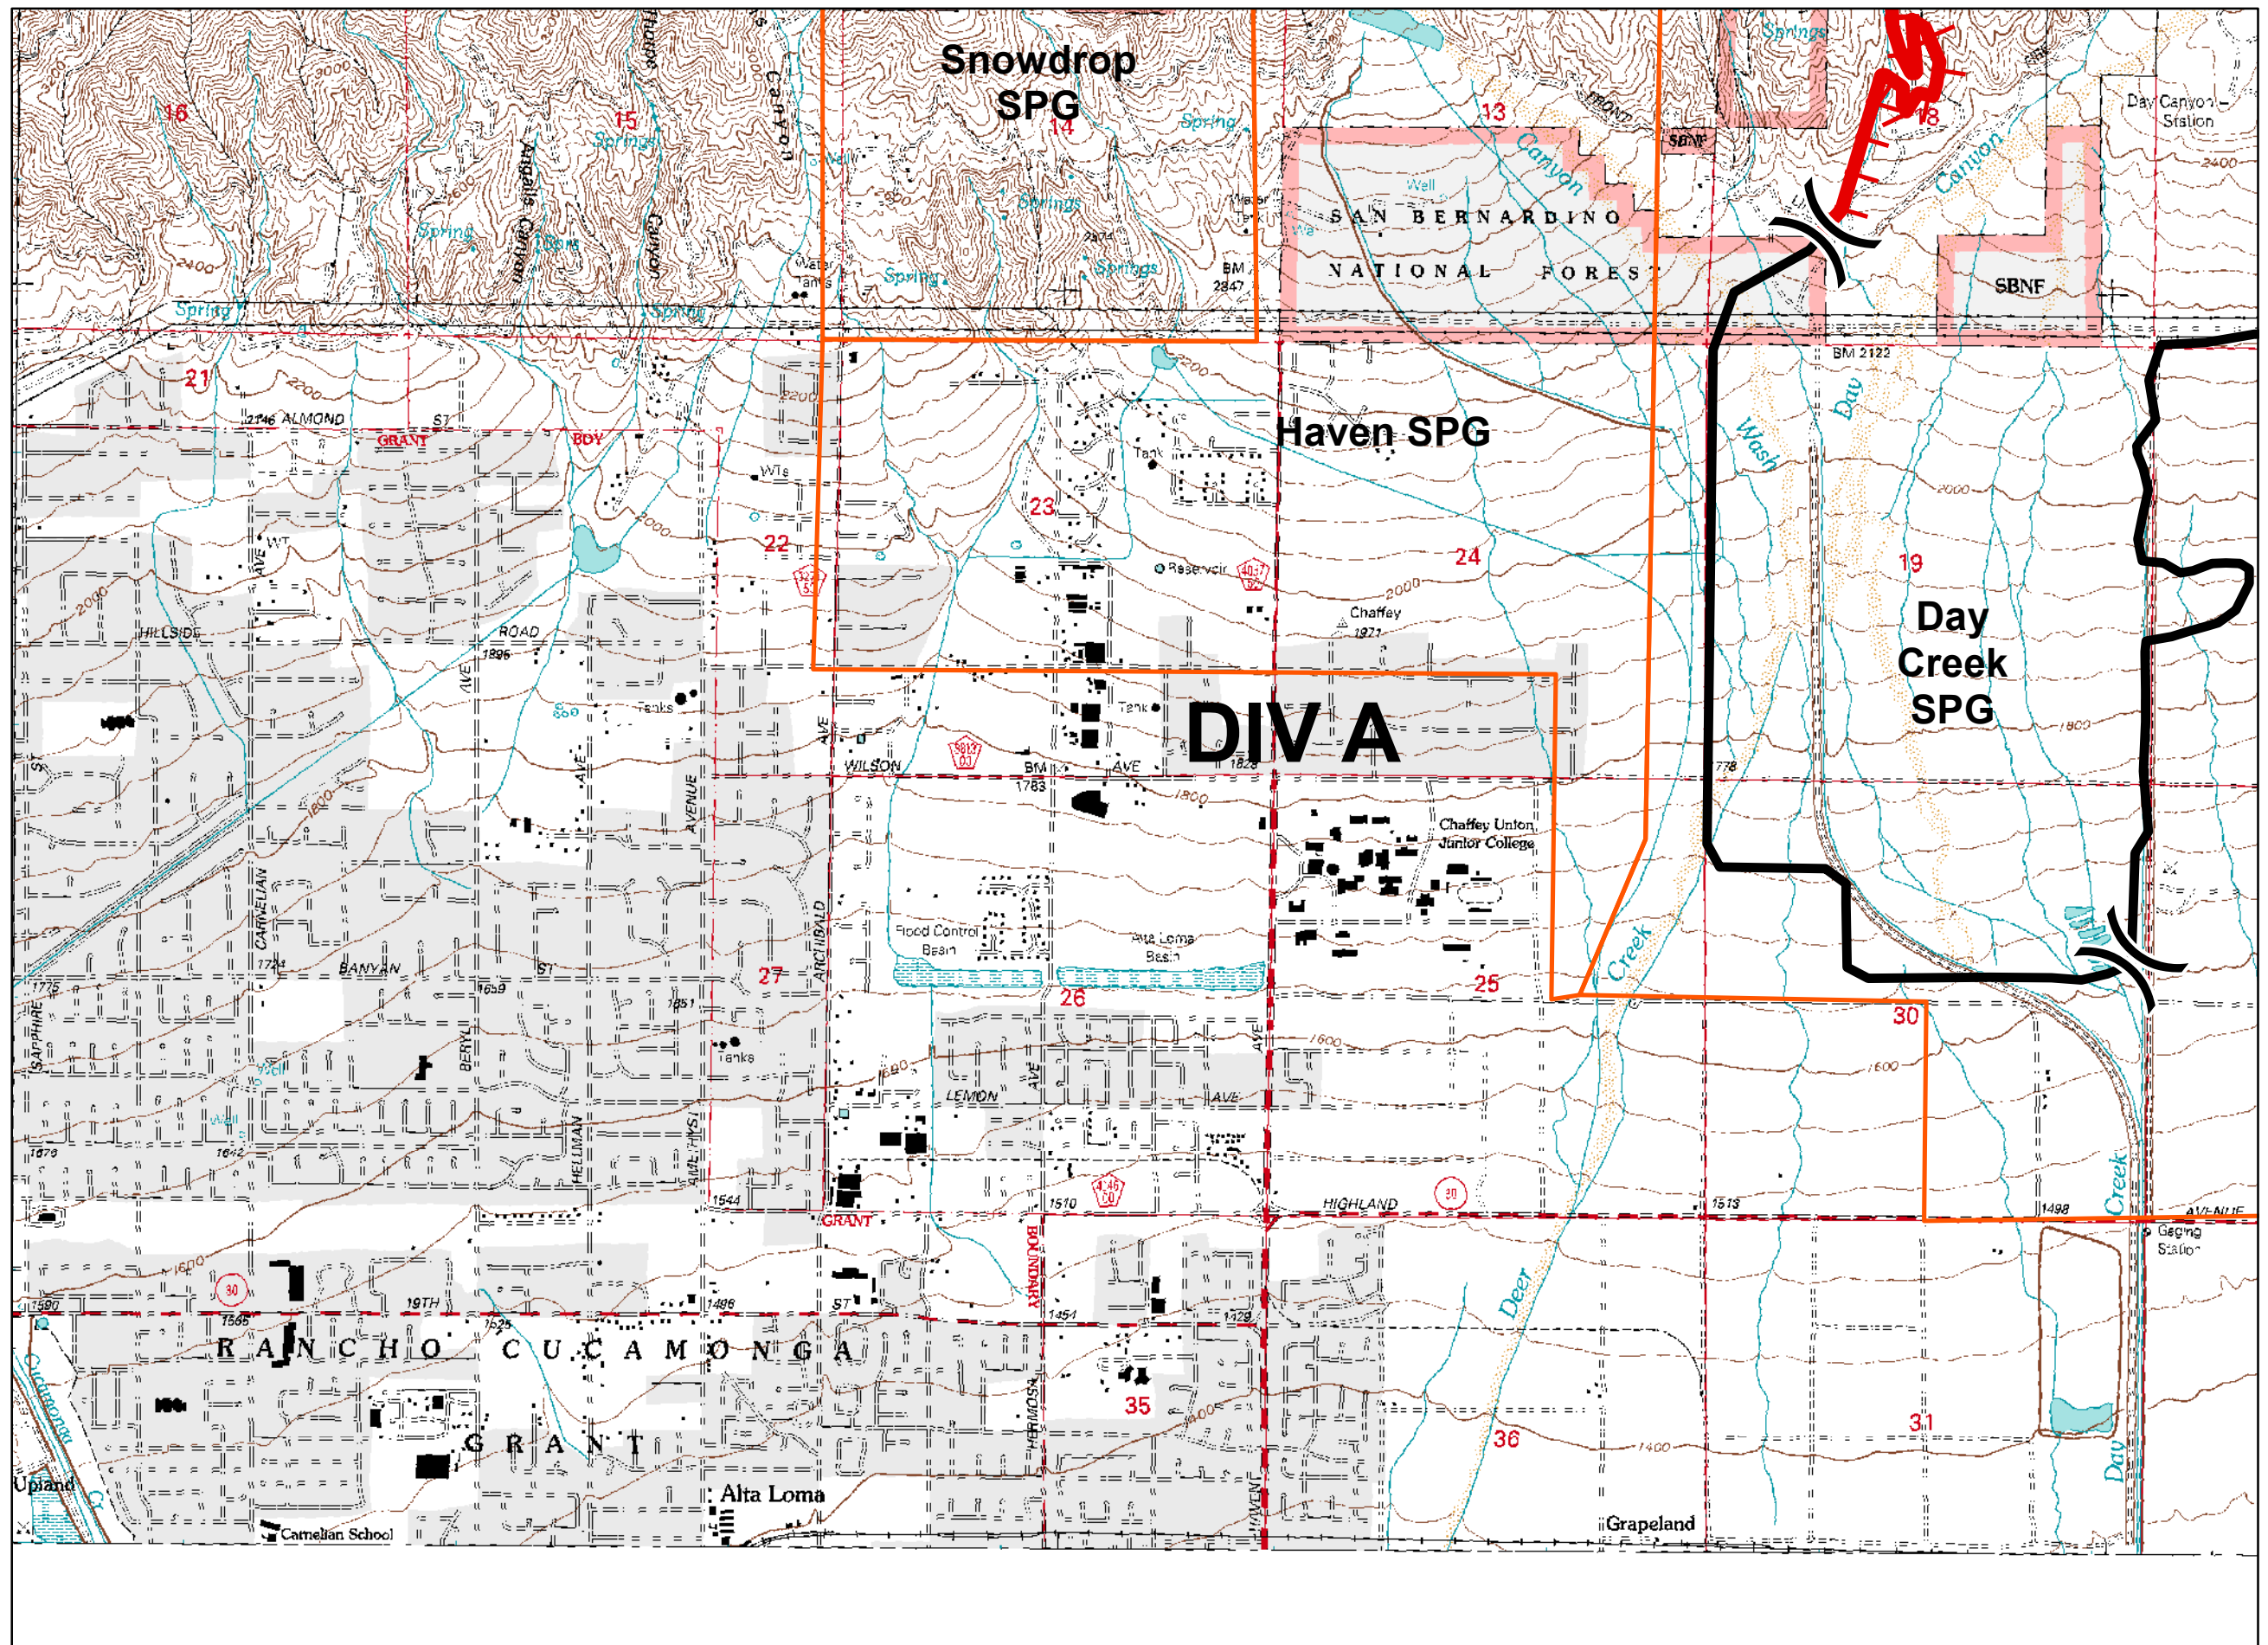

Etiwanda Fire

CA-BDF-006646

May 2, 2014
0600

Page 3

Division

Helibase

Dip Site

Uncontrolled Fire Edge

Completed Line

Structure Protection Groups

N

0 0.25 0.5
Miles