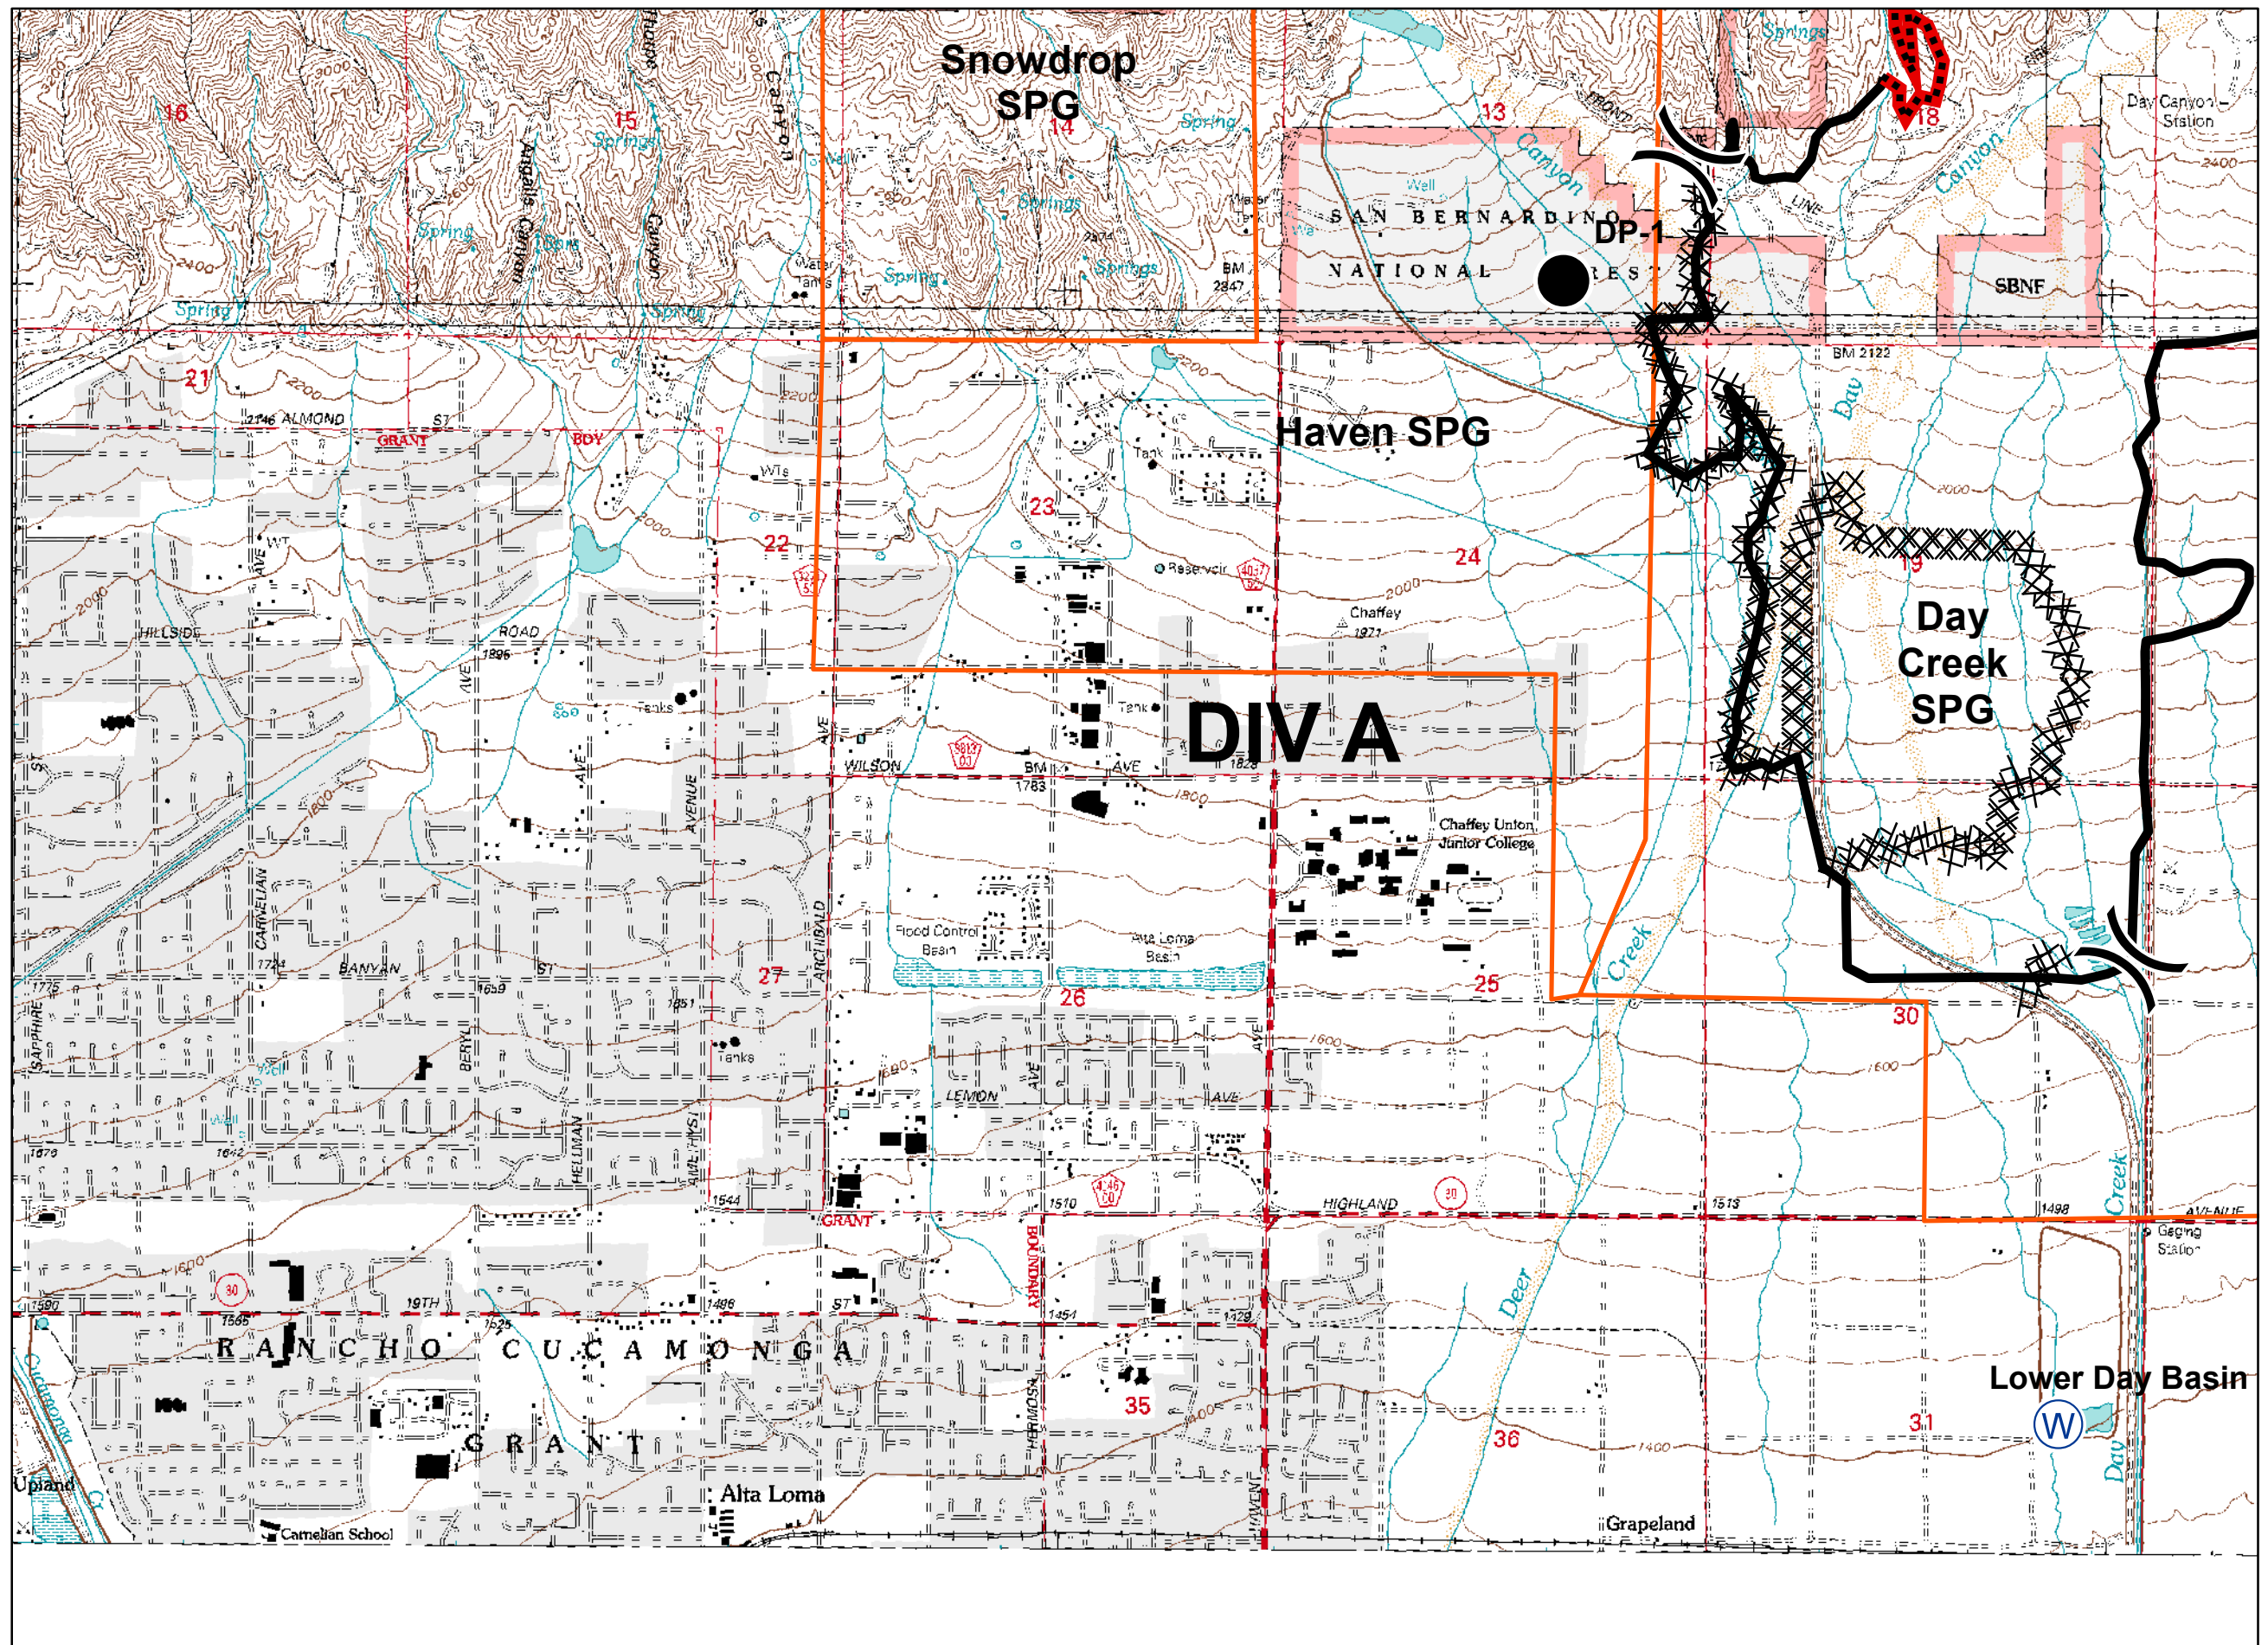

Etiwanda Fire

CA-BDF-006646

May 3, 2014

0600-0600

Page 3

N

0 0.25 0.5 Miles