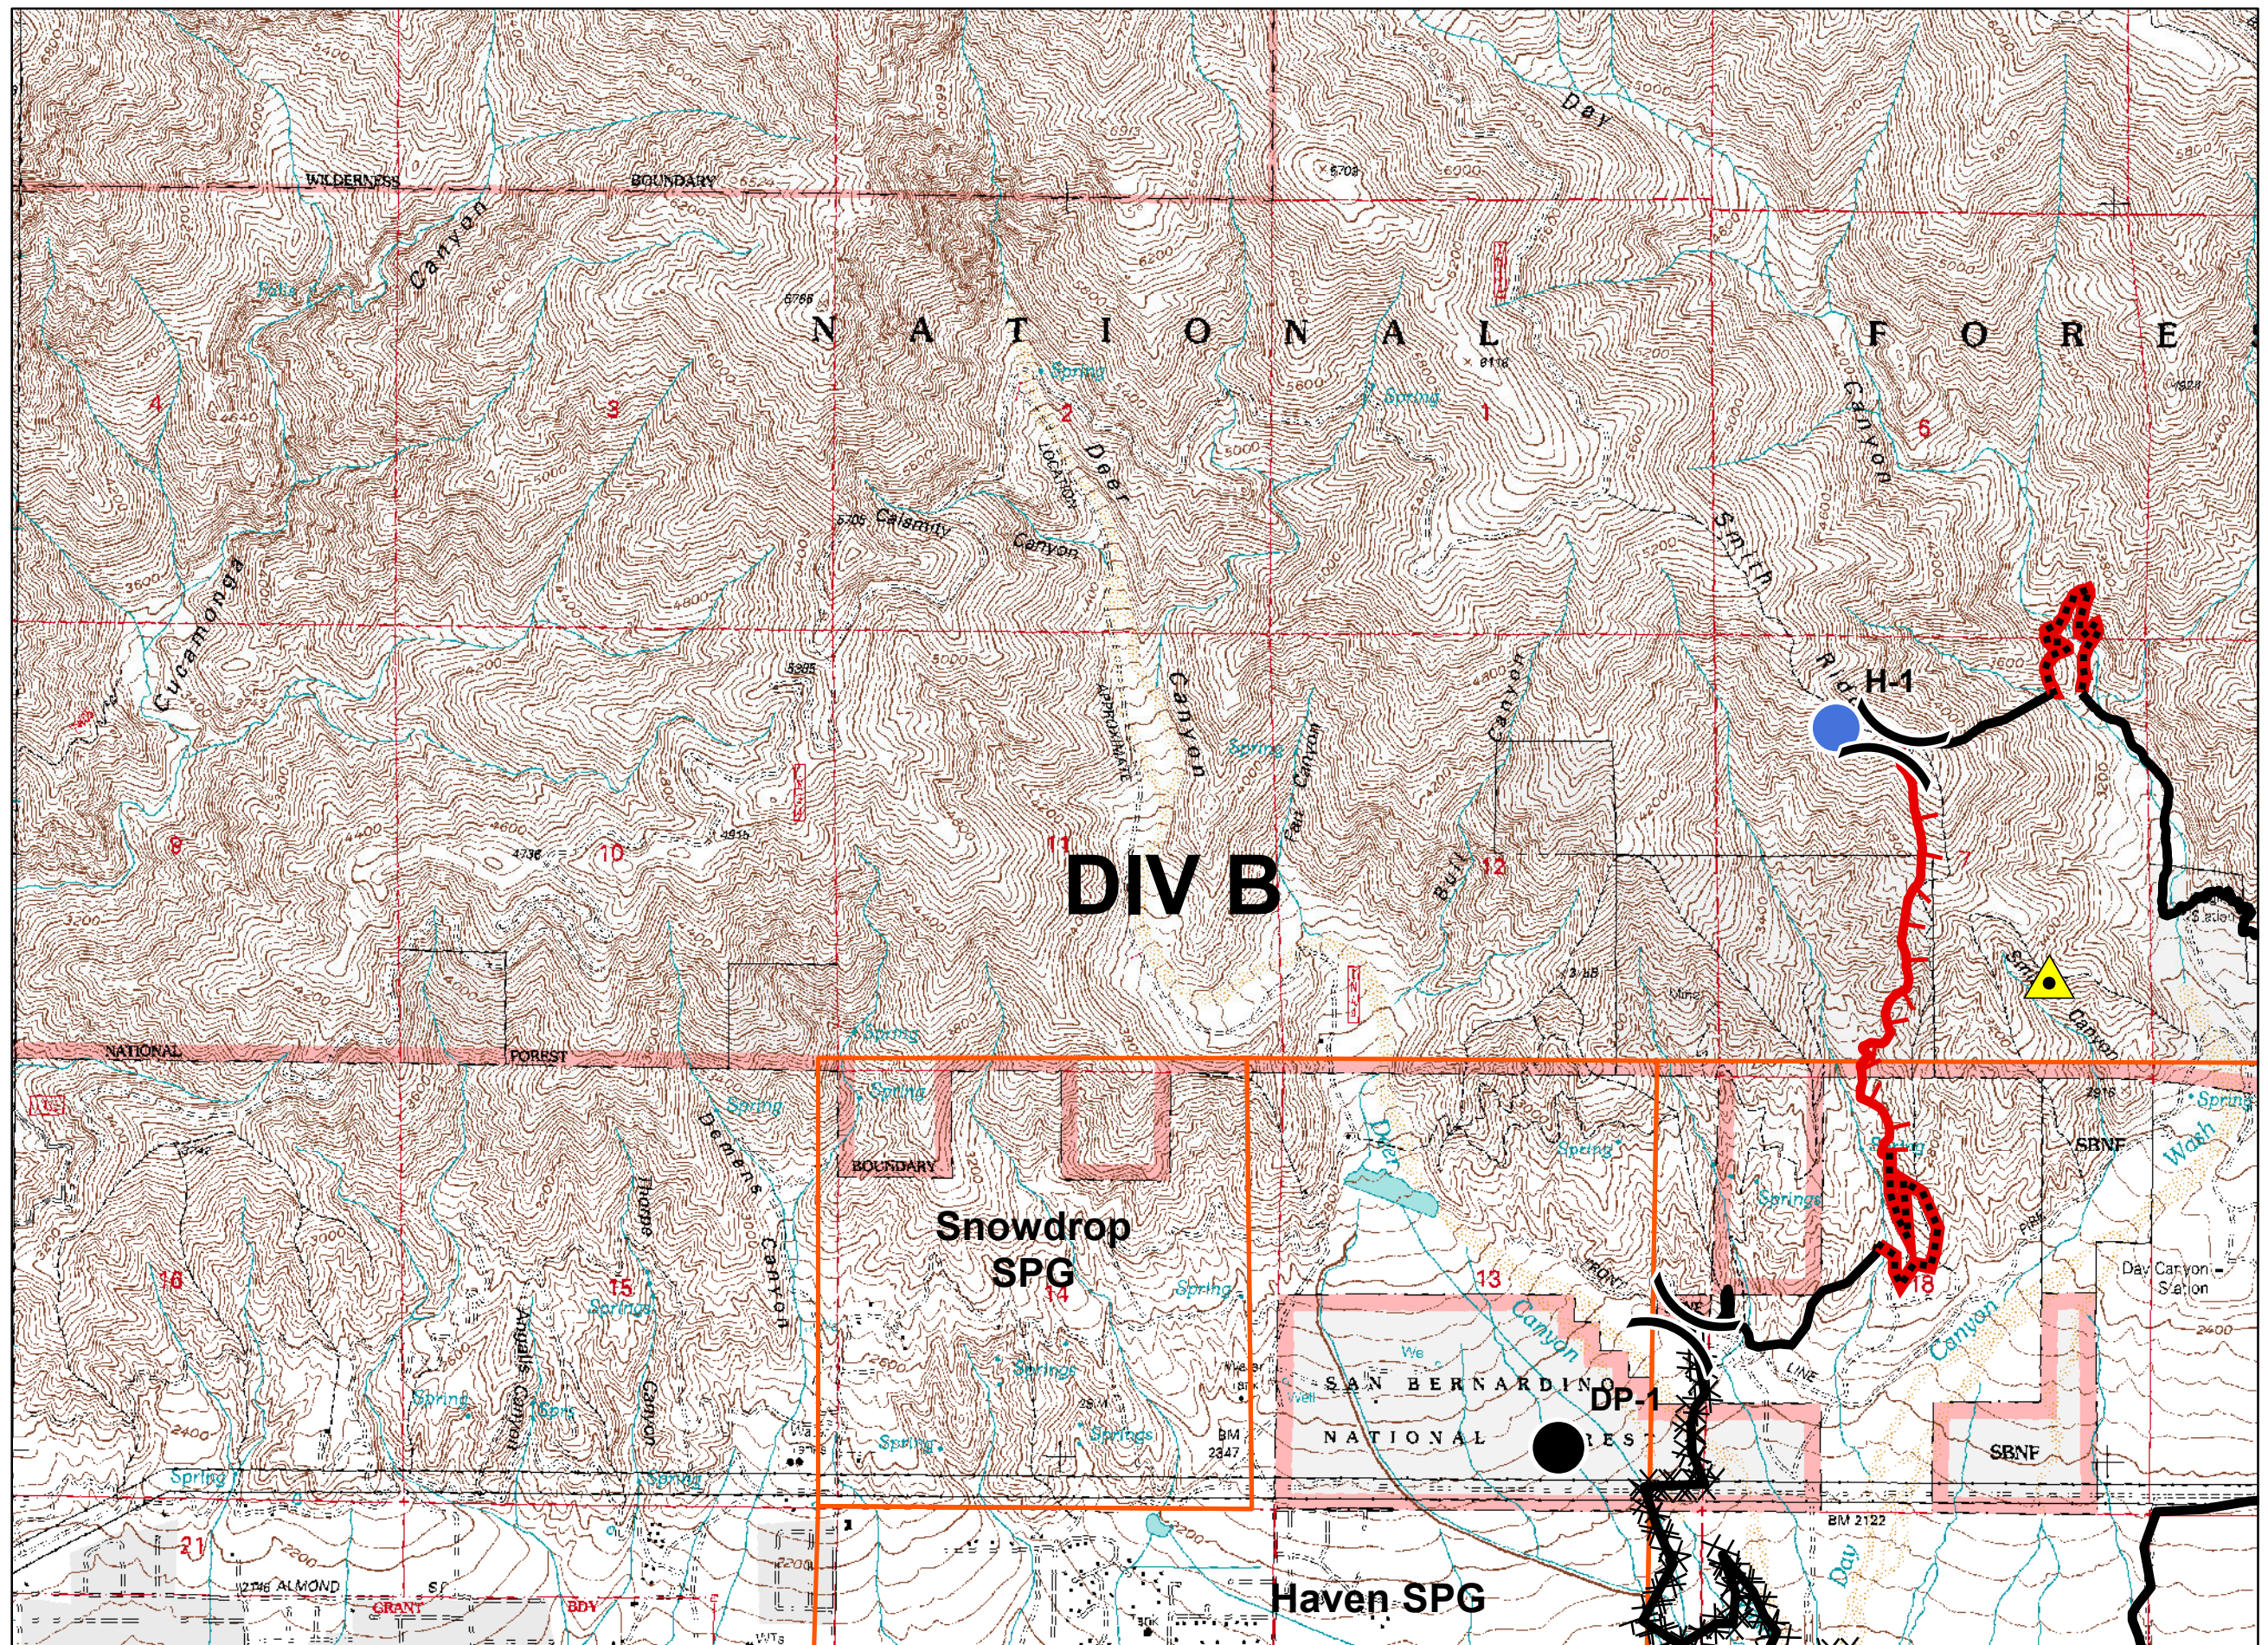

# Etiwanda Fire

CA-BDF-006646

May 3, 2014  
0600-0600

Page 1

N

0 0.25 0.5  
Miles

# Etiwanda Fire

CA-BDF-006646

May 3, 2014  
0600-0600

Page 2

Dip Site

Drop Point

Helibase

Helispot