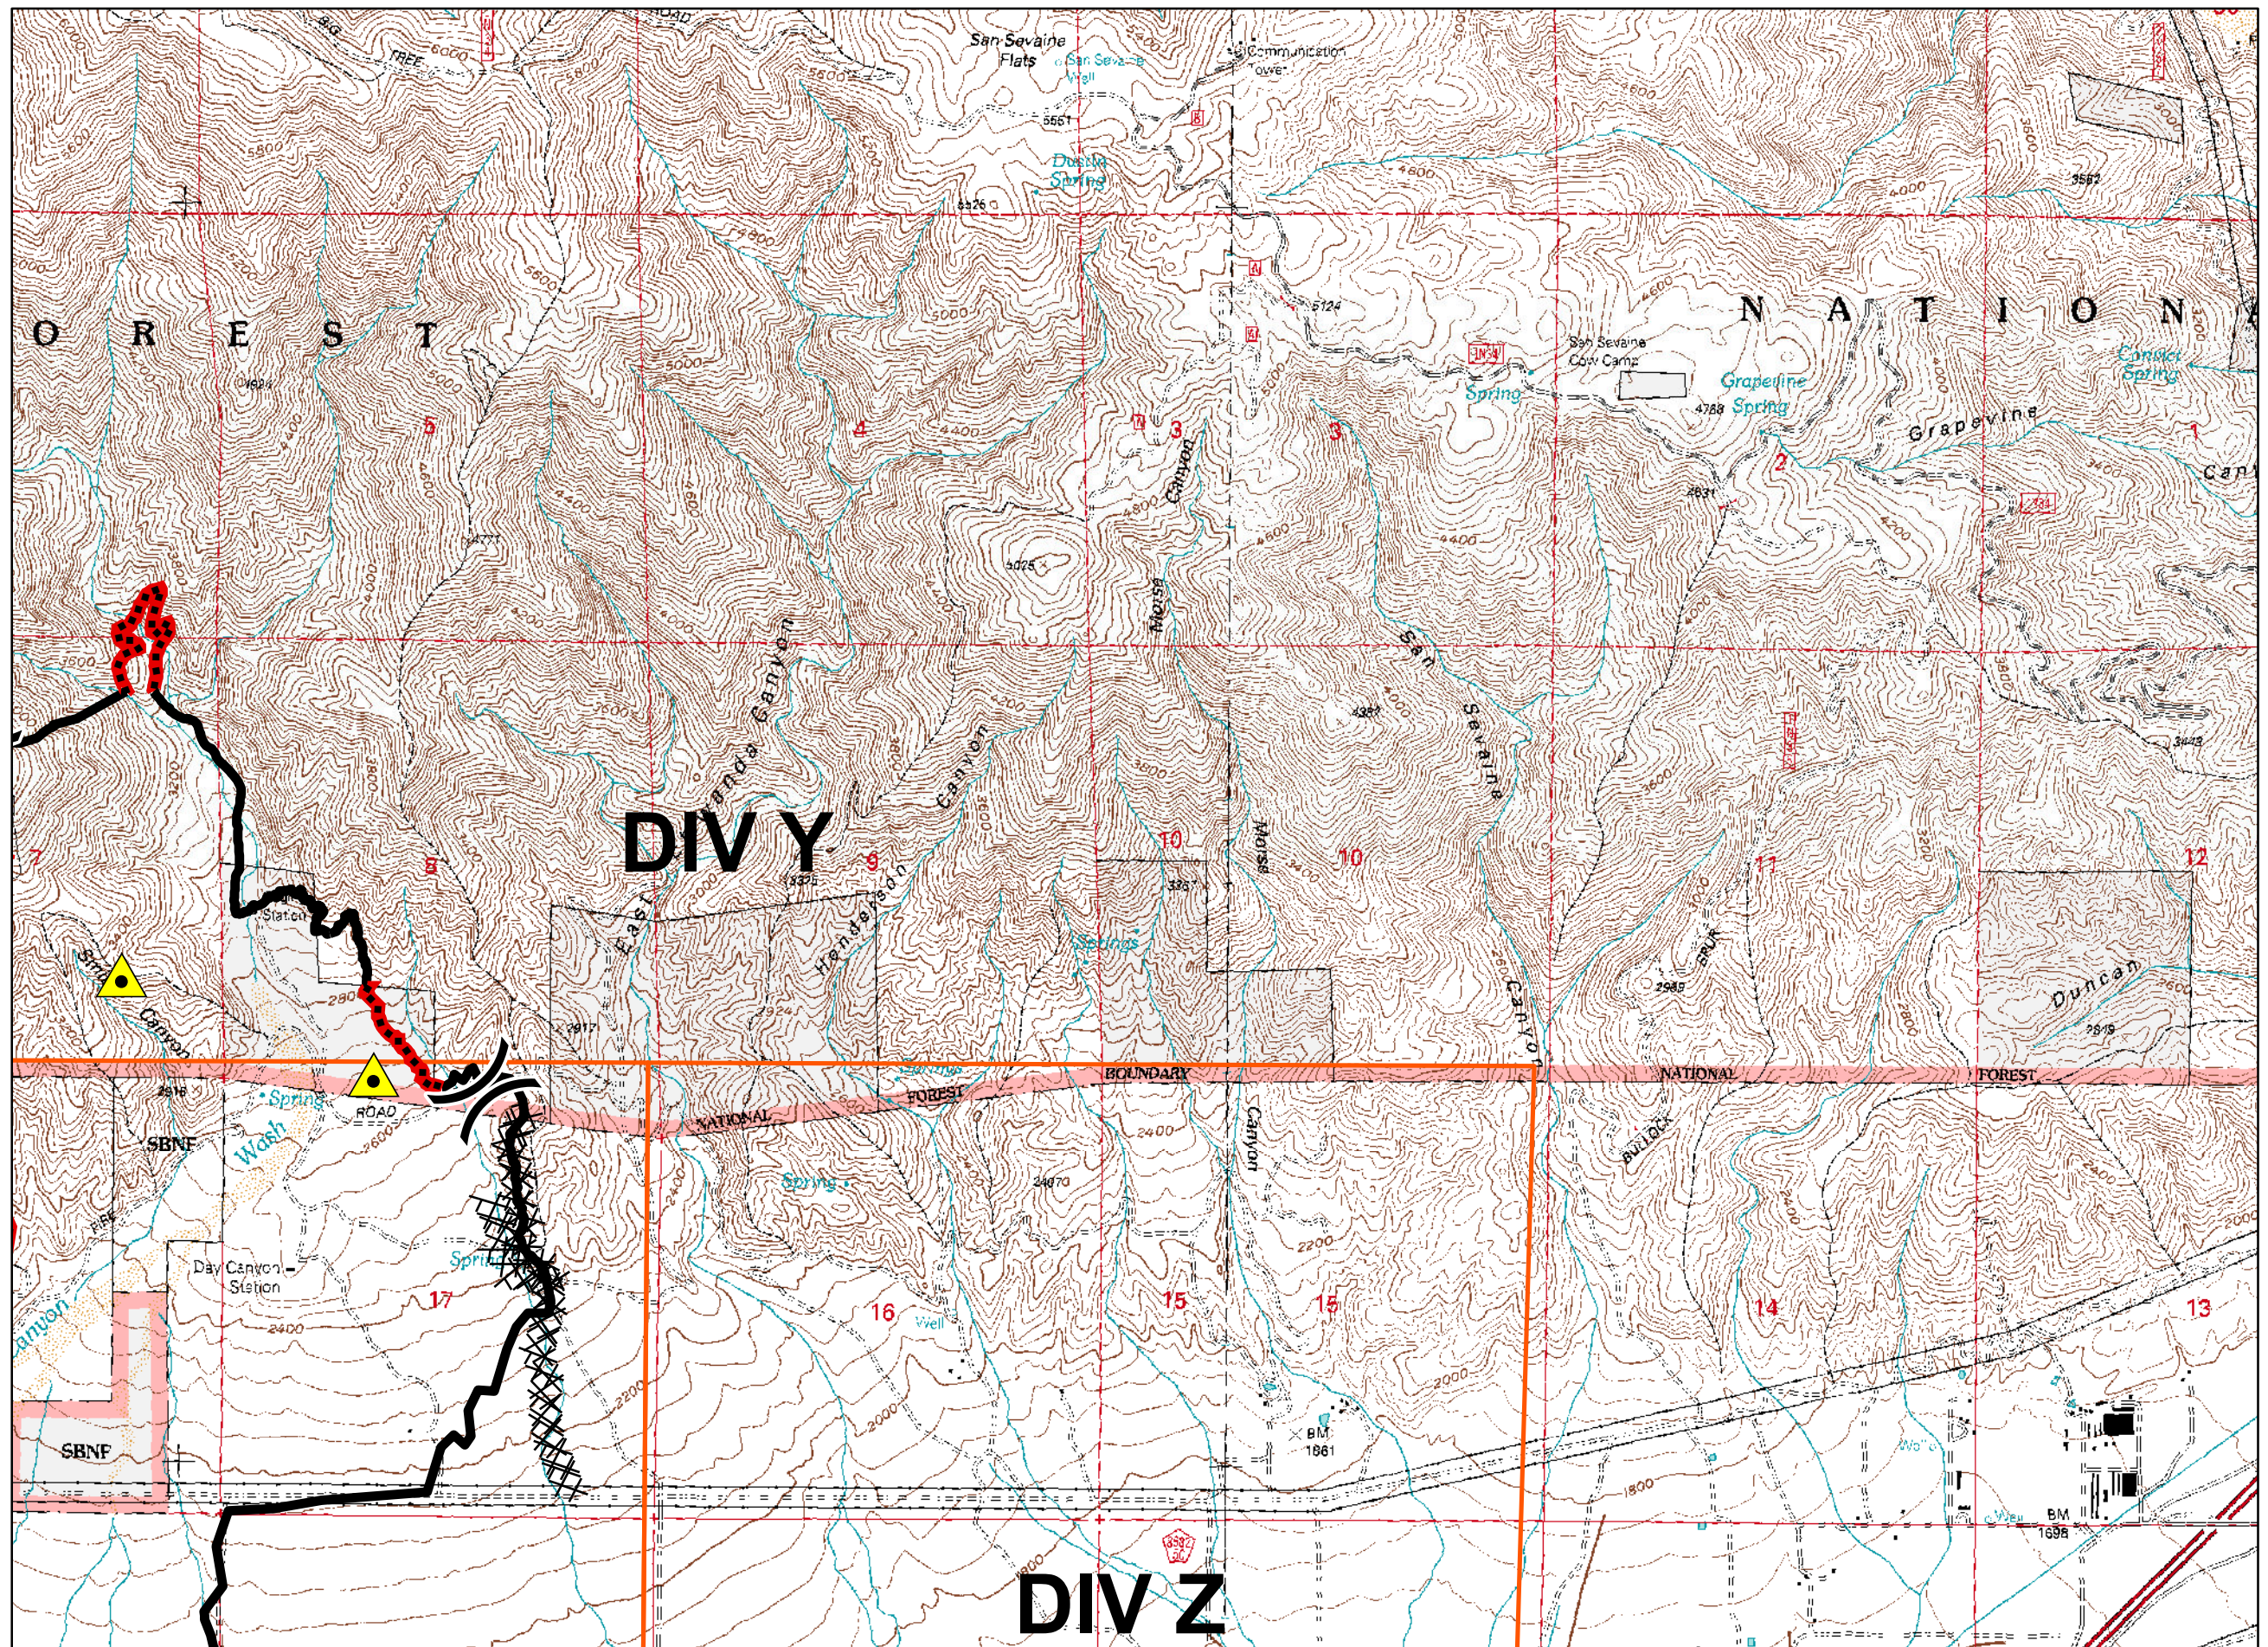

Etiwanda Fire

CA-BDF-006646

May 3, 2014
0600-0600

Page 2

Dip Site

Drop Point

Helibase

Helispot

Sling Site

Unknown