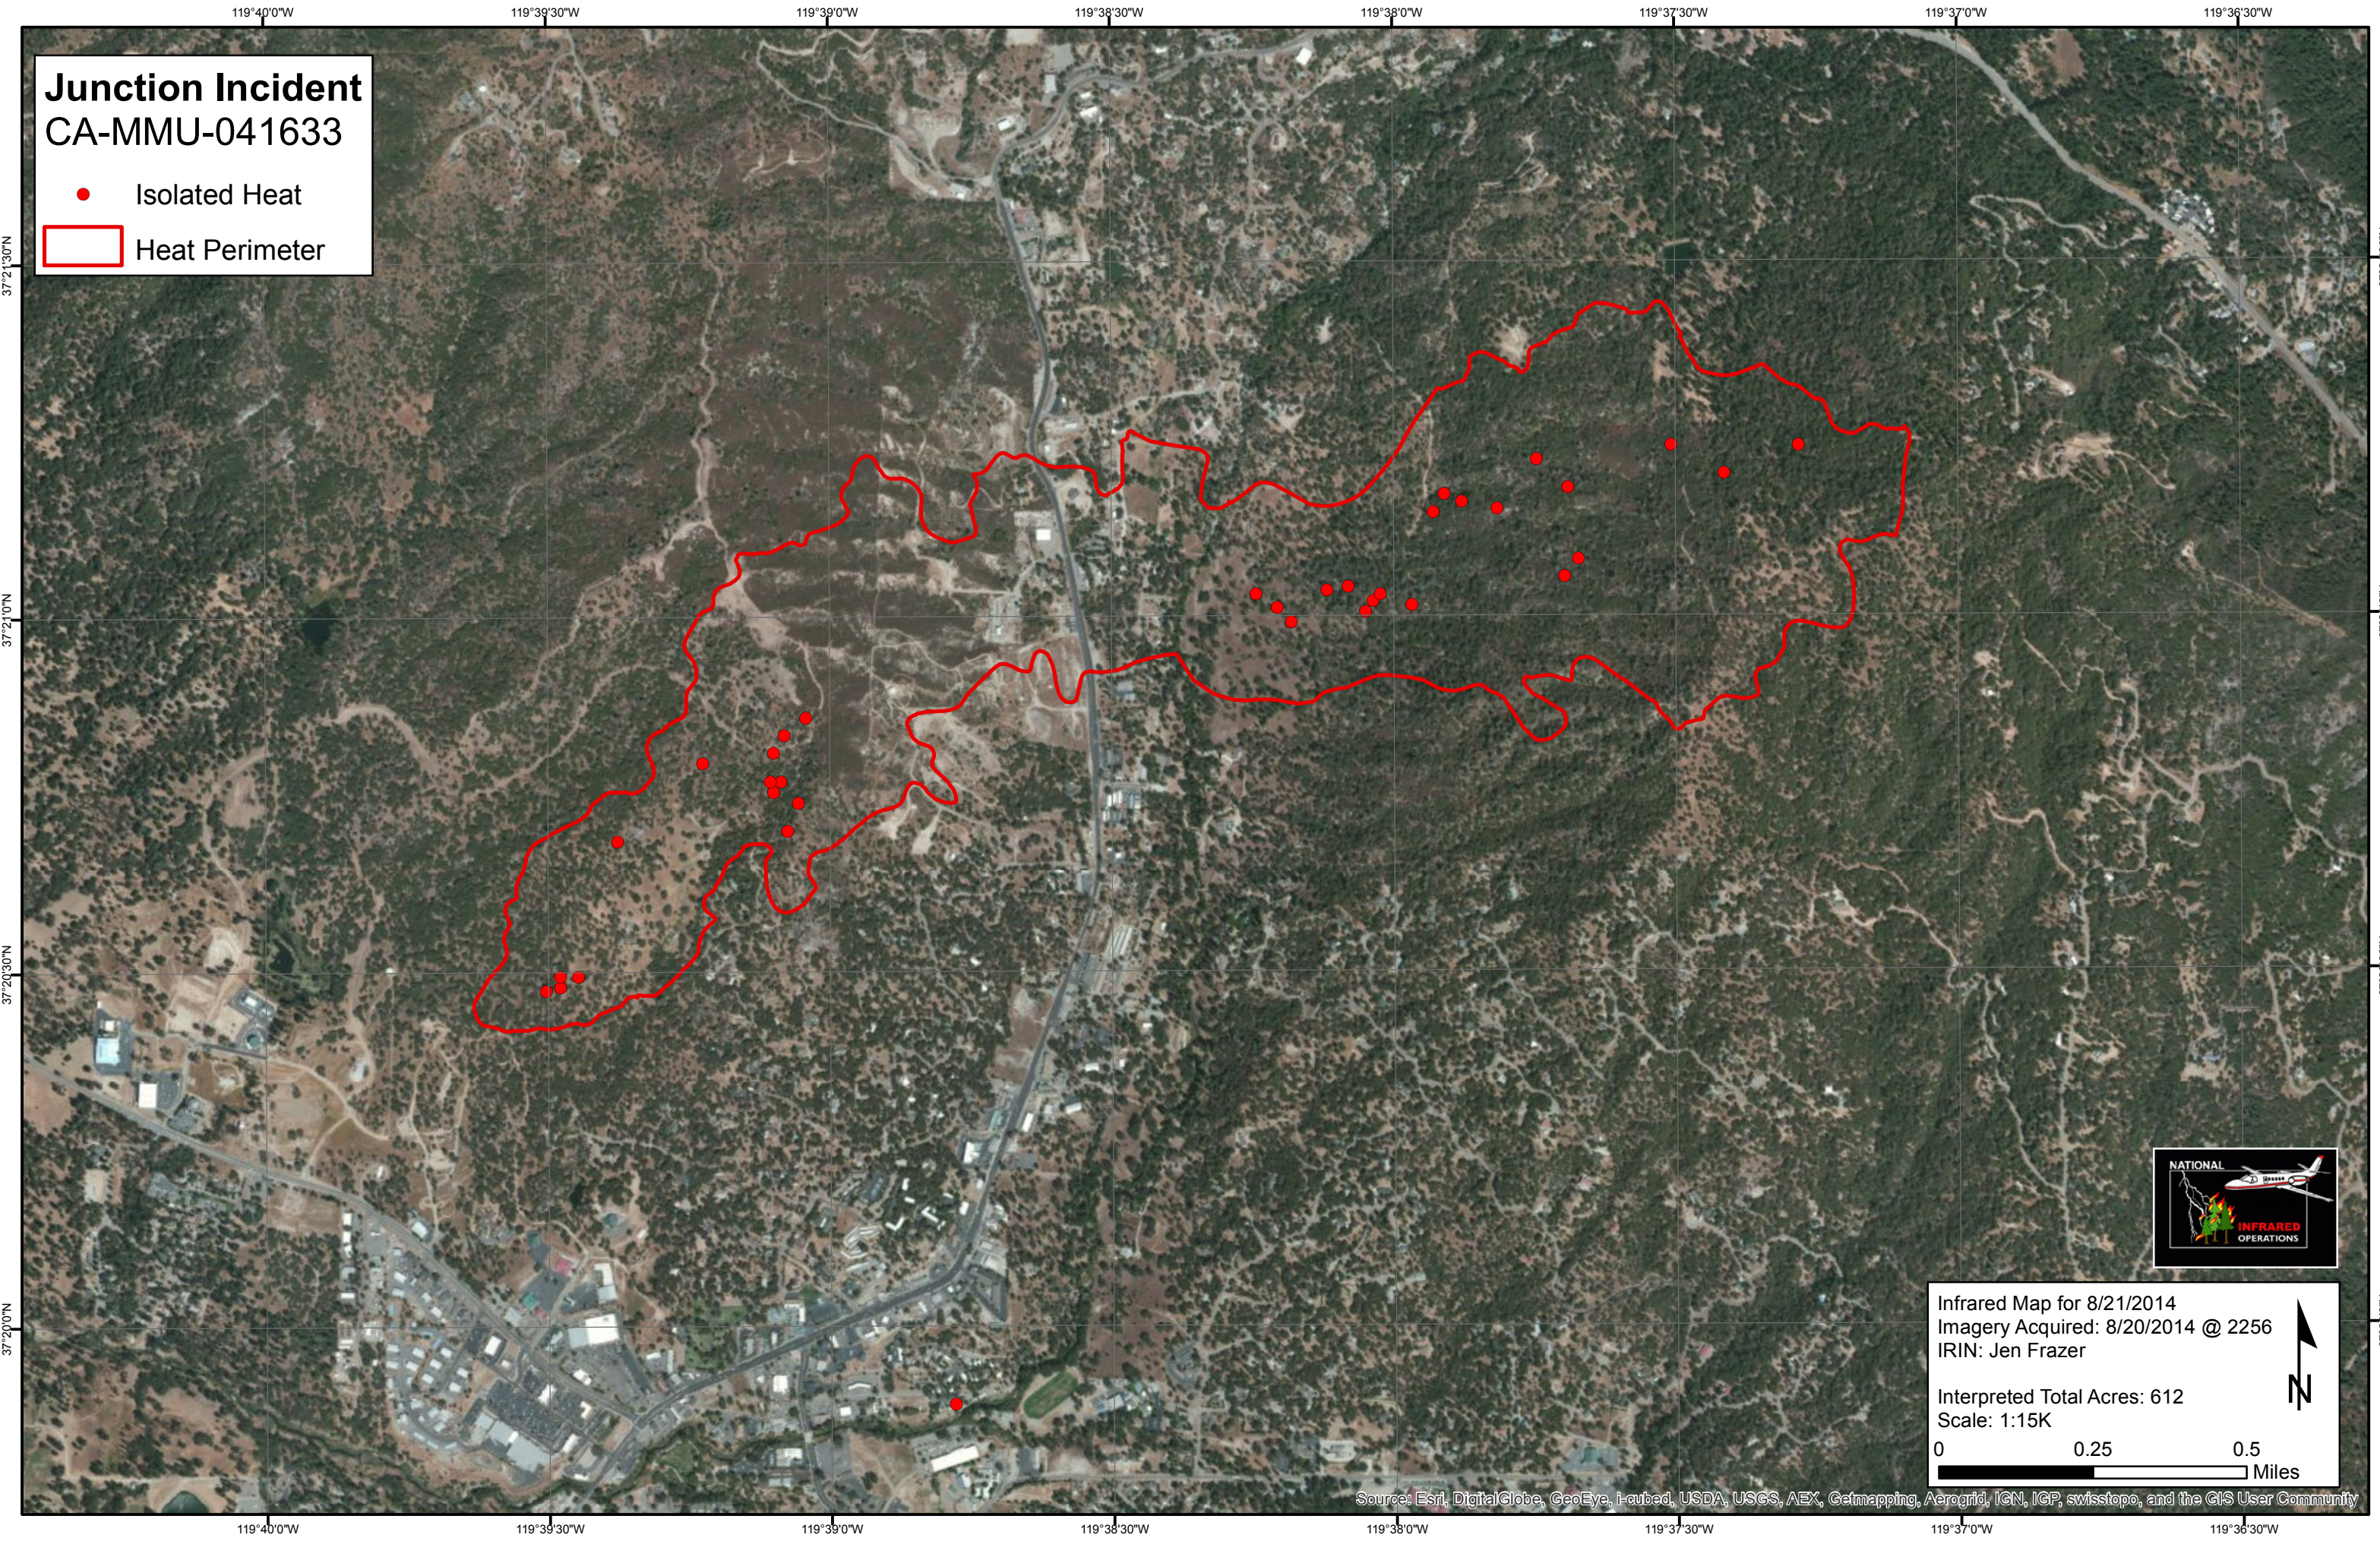

Junction Incident CA-MMU-041633

- Isolated Heat
- Heat Perimeter

Infrared Map for 8/21/2014
Imagery Acquired: 8/20/2014 @ 2256
IRIN: Jen Frazer

Interpreted Total Acres: 612
Scale: 1:15K

0 0.25 0.5
Miles

Source: Esri, DigitalGlobe, GeoEye, i-cubed, USDA, USGS, AEX, Getmapping, Aerogrid, IGN, IGP, swisstopo, and the GIS User Community