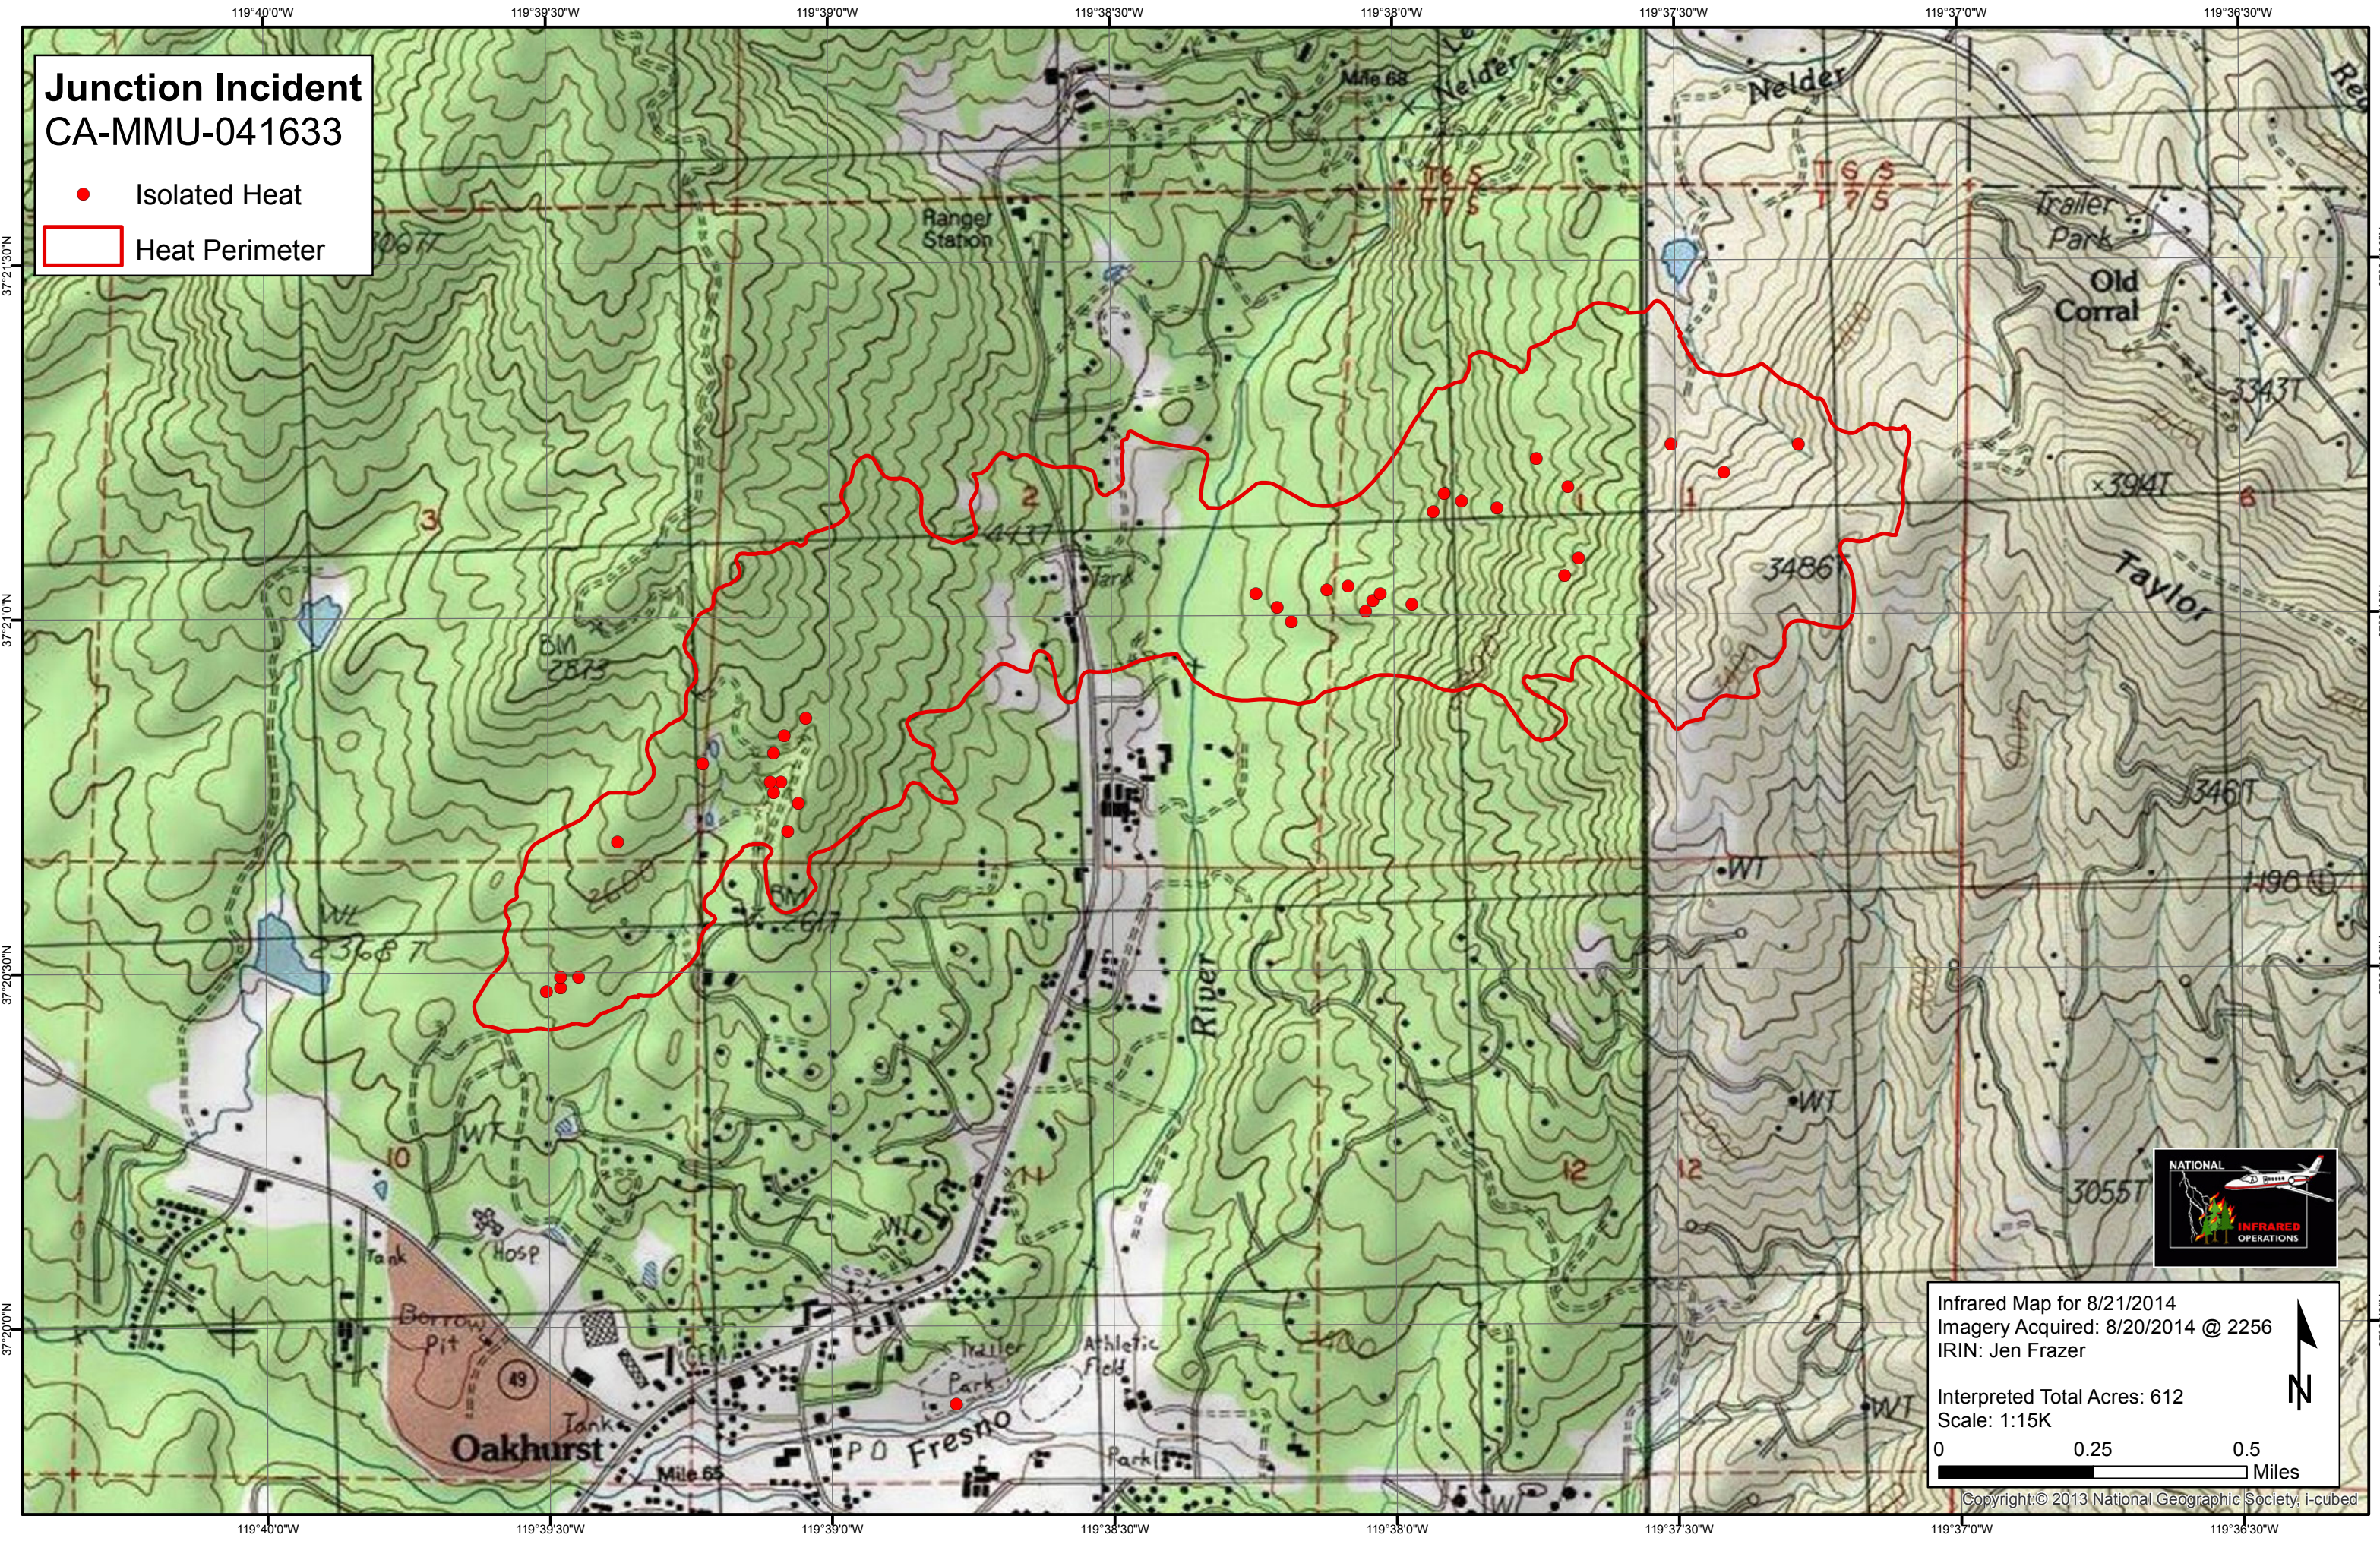

# Junction Incident CA-MMU-041633

- Isolated Heat
- ▭ Heat Perimeter

Infrared Map for 8/21/2014  
Imagery Acquired: 8/20/2014 @ 2256  
IRIN: Jen Frazer

Interpreted Total Acres: 612  
Scale: 1:15K

0 0.25 0.5 Miles