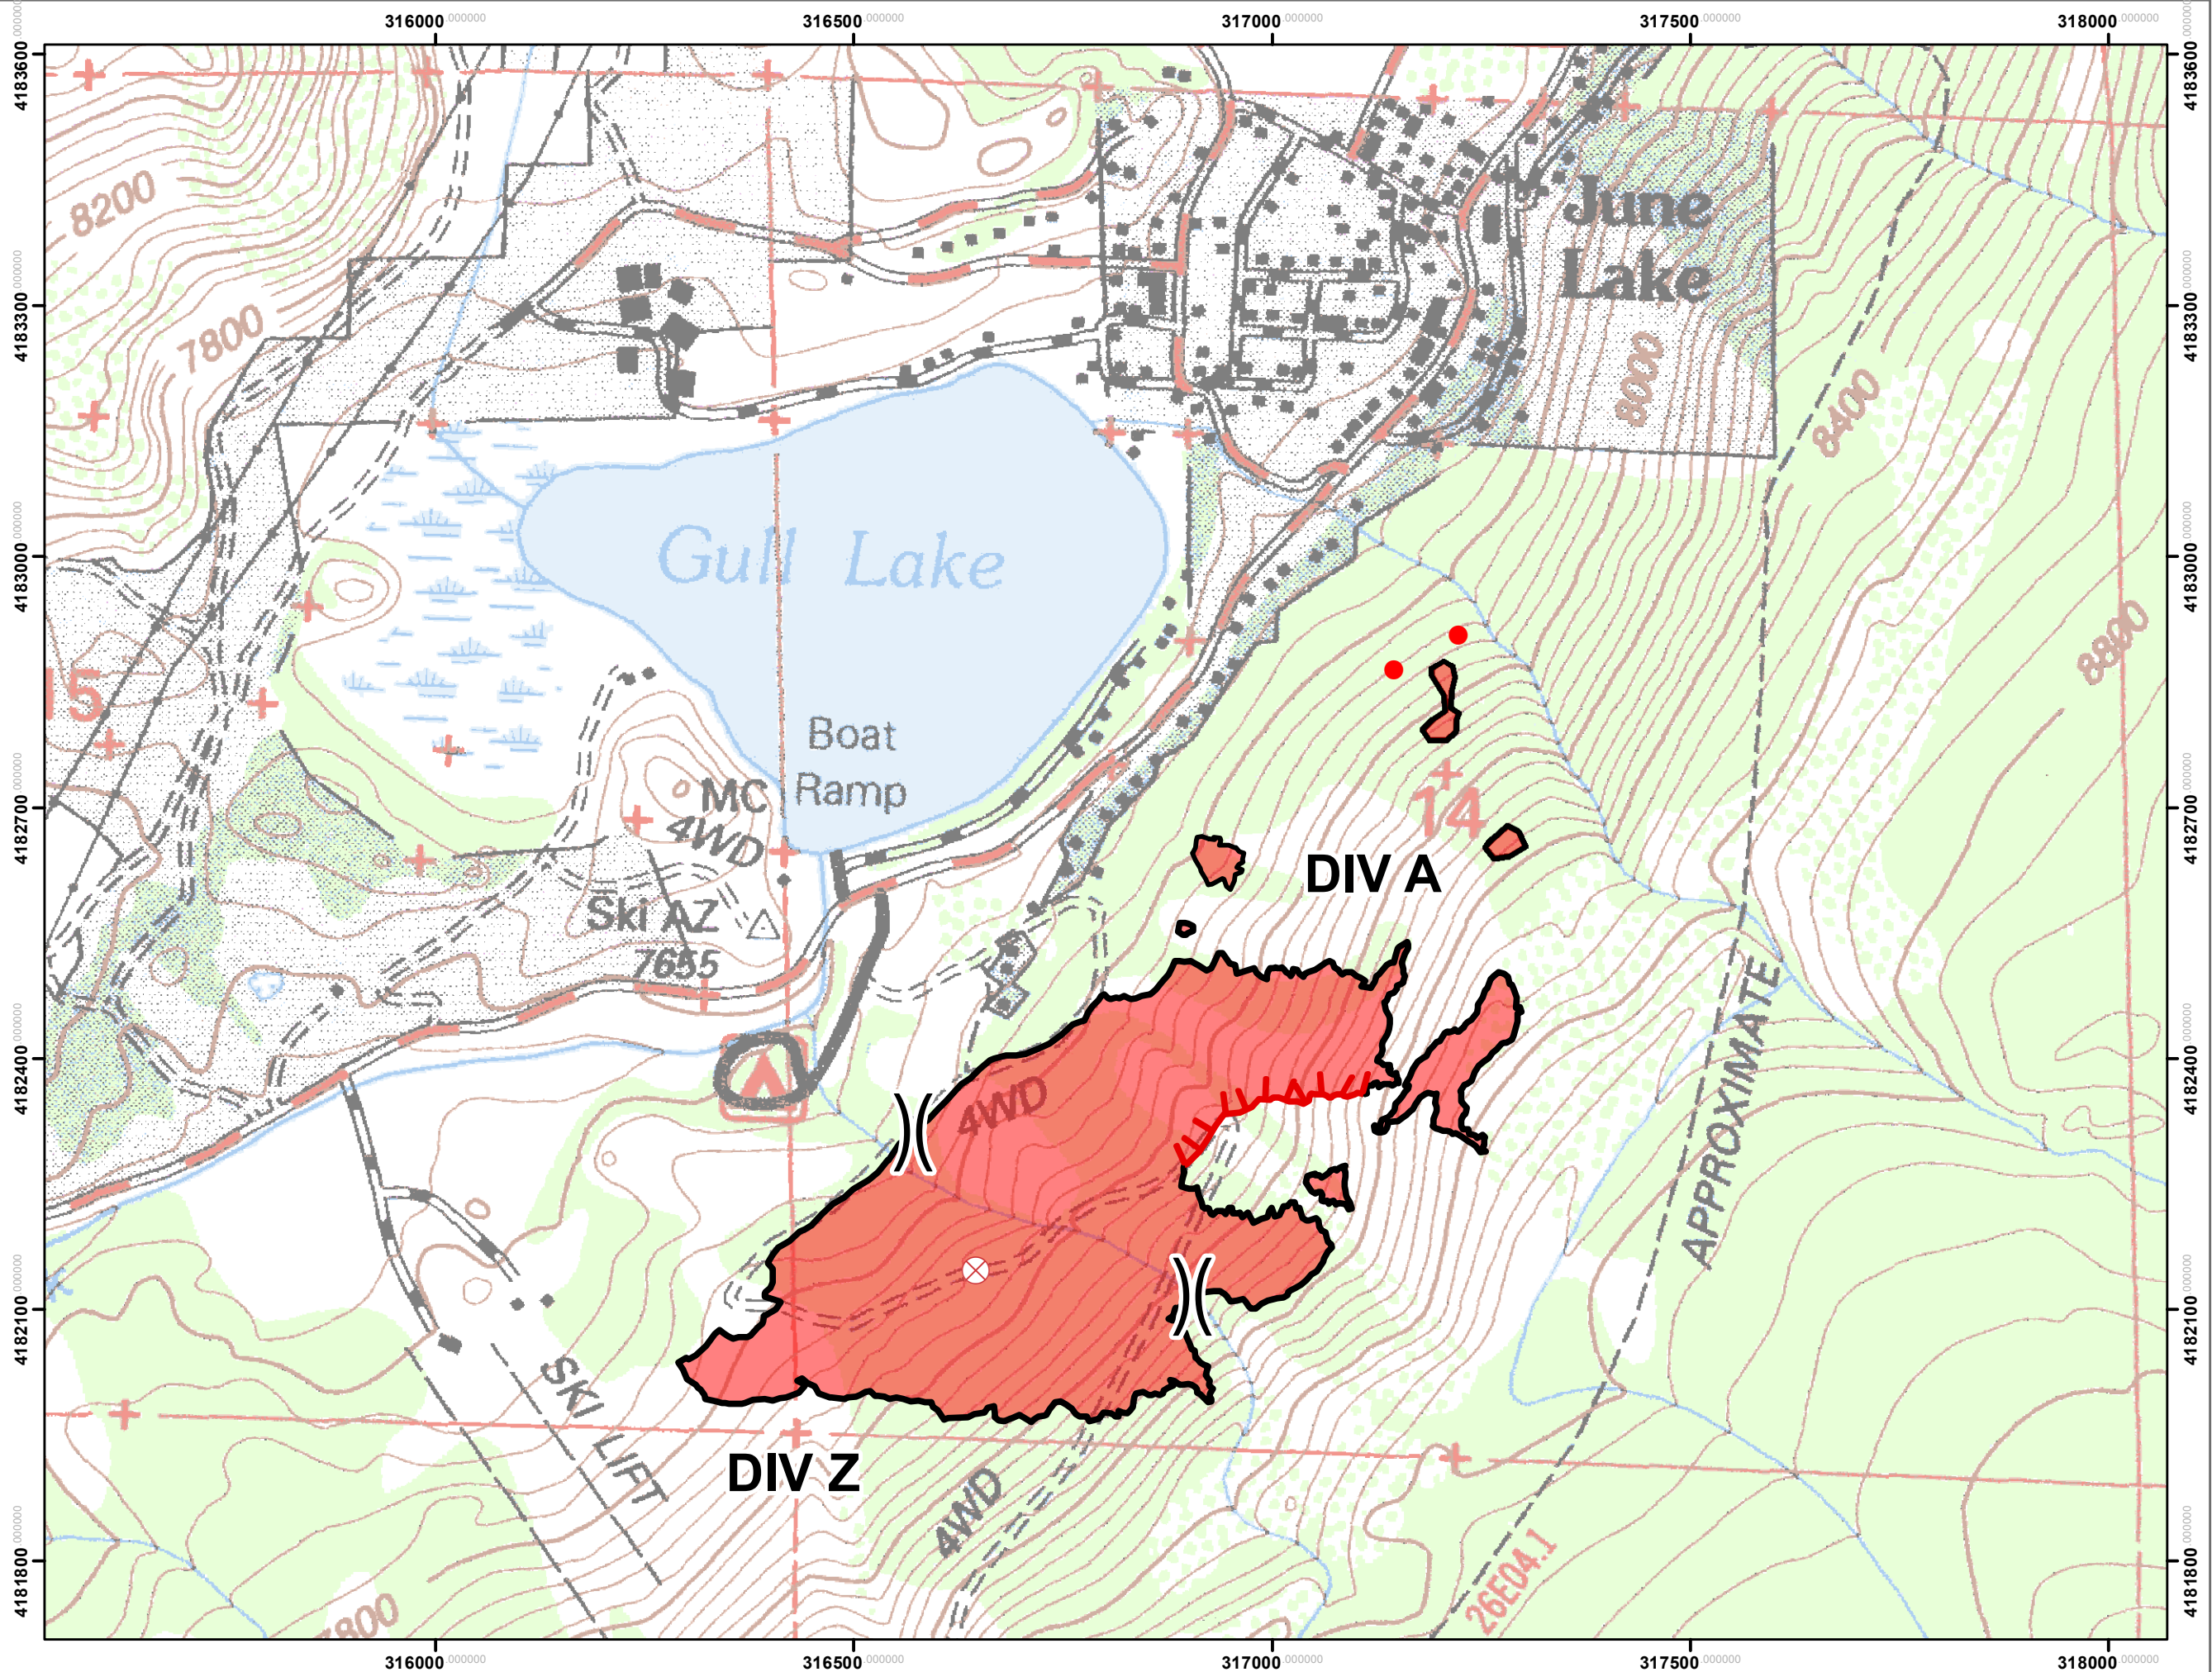

June Fire IAP Map

CA-INF-001351
June 21-23, 2014

Legend

- Divisions
- Contained Fire Line
- Uncontrolled Fire Edge
- JunePerimeterFinal
- Spot Fire
- Point of Origin

0 0.1 0.2 Miles

AMoore 20140919 1300hrs