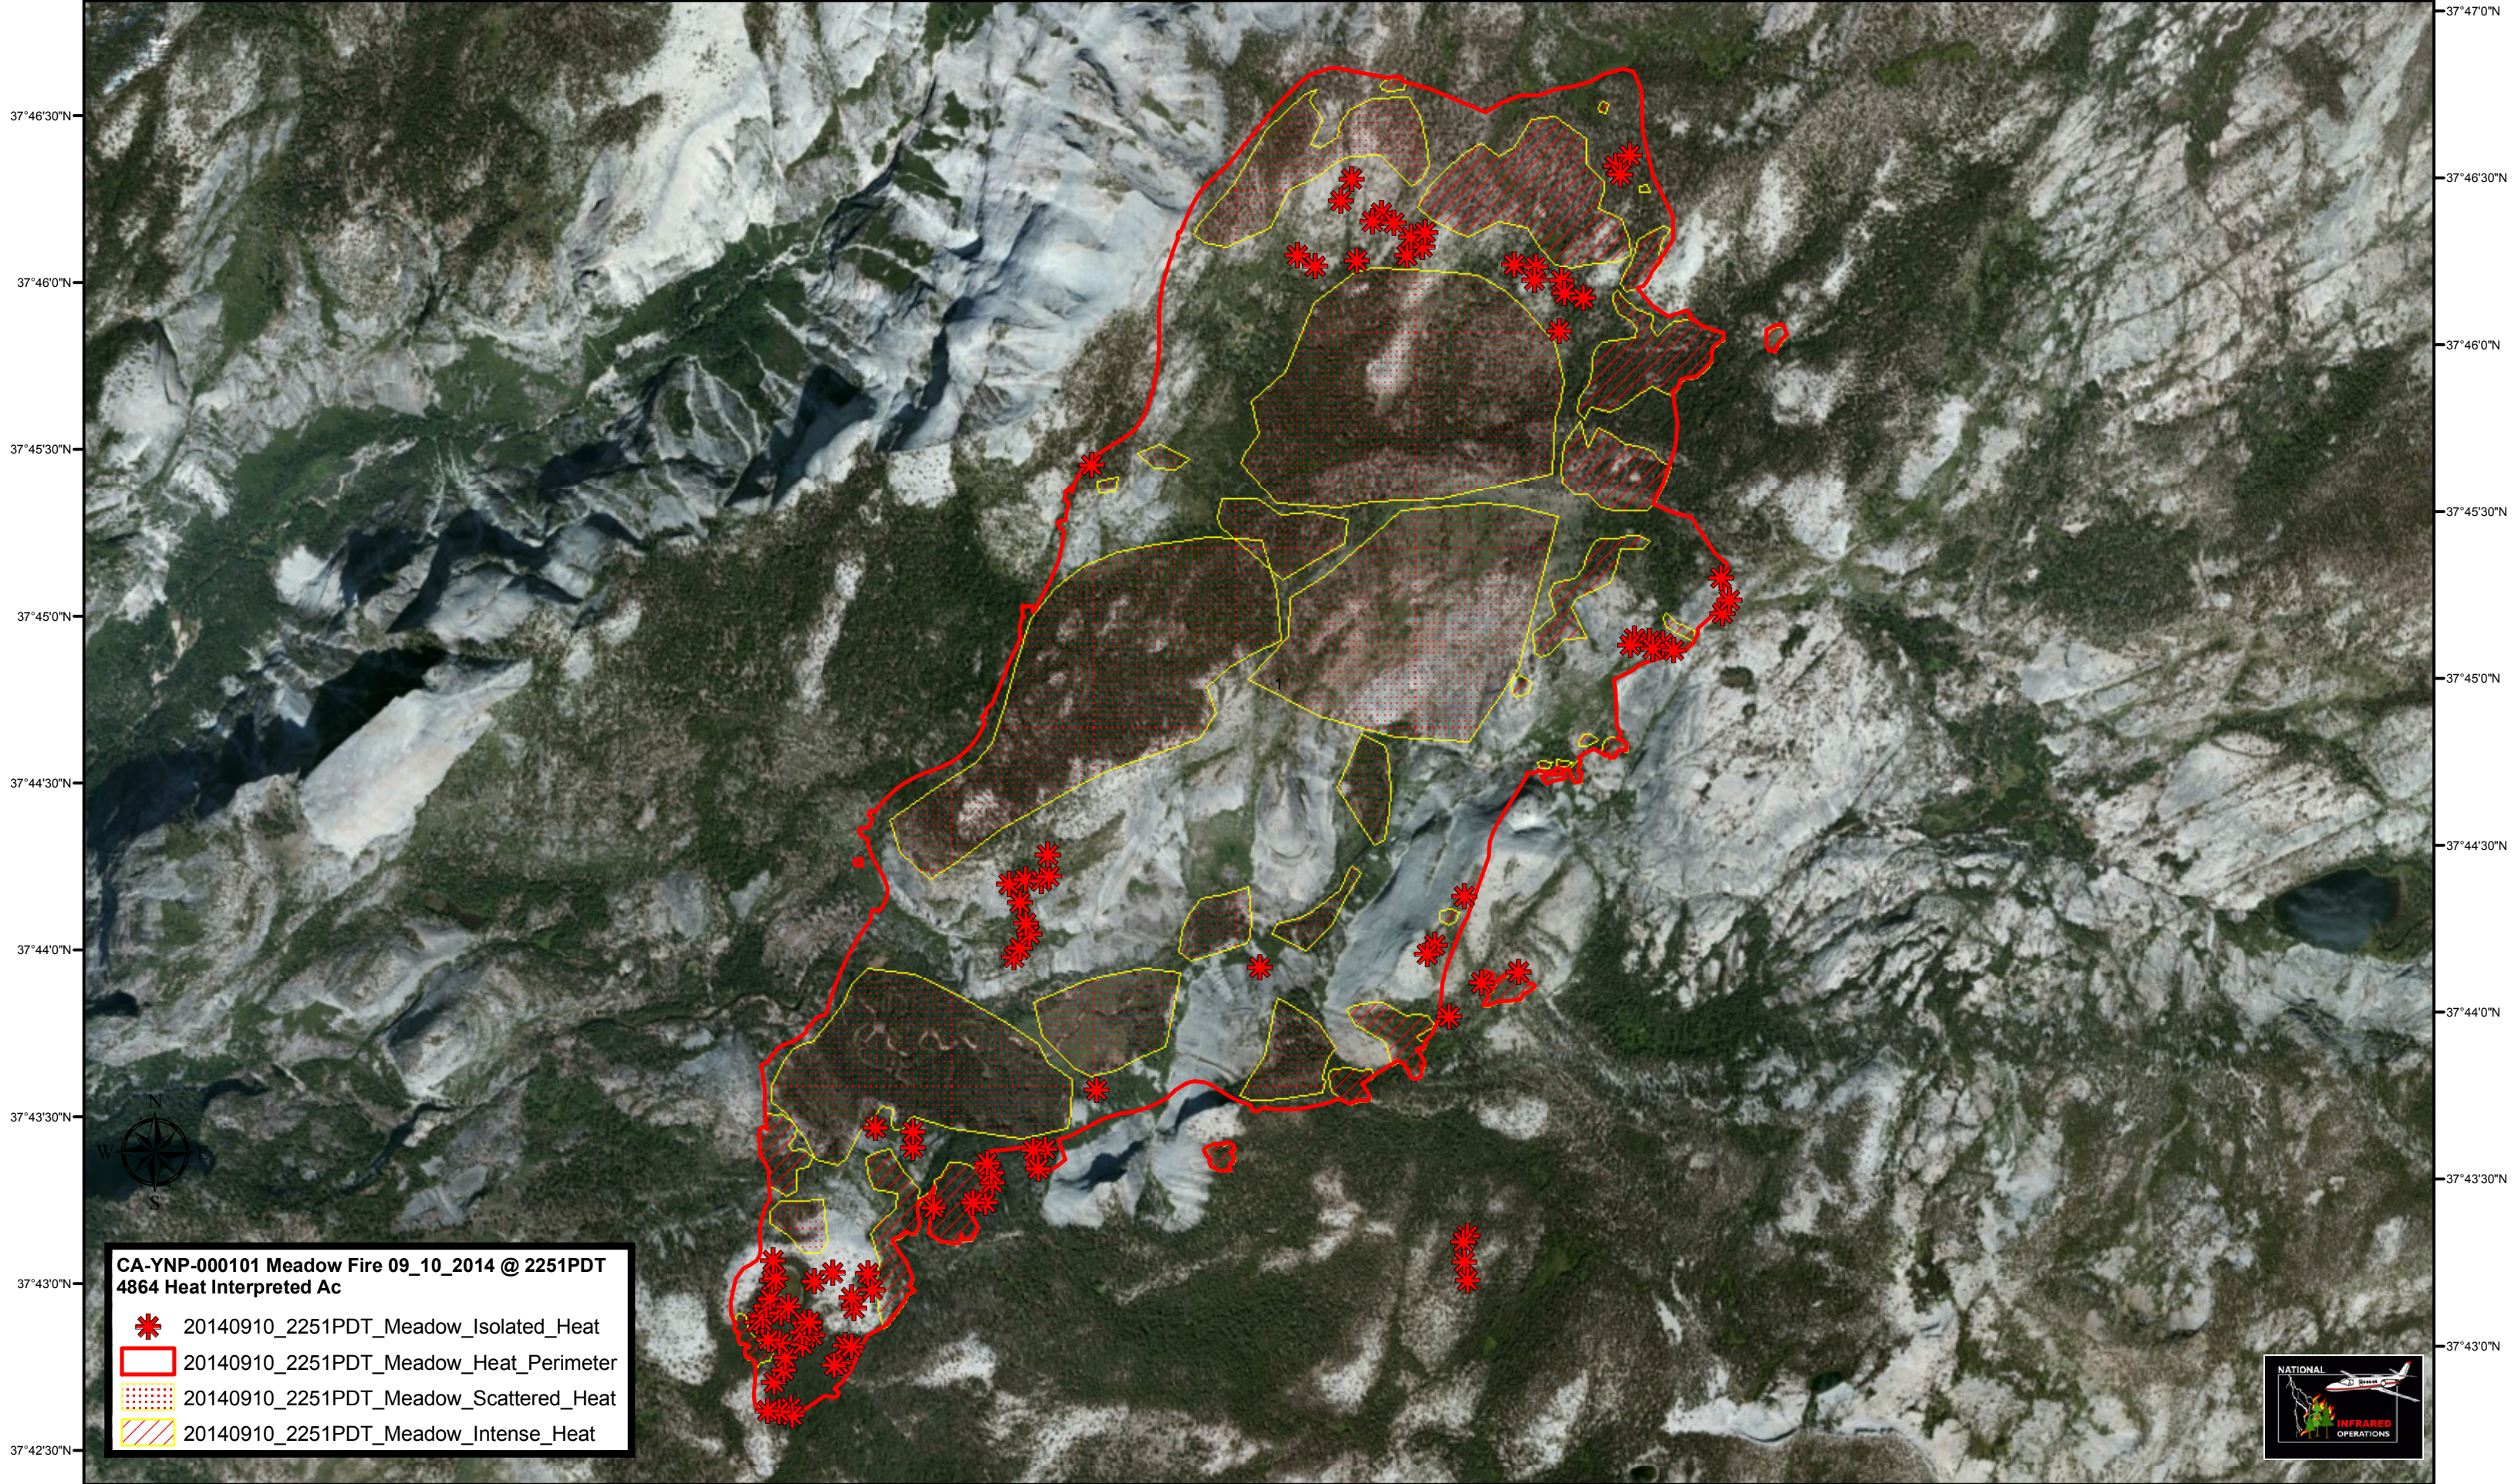

119°33'0"W 119°32'30"W 119°32'0"W 119°31'30"W 119°31'0"W 119°30'30"W 119°30'0"W 119°29'30"W 119°29'0"W 119°28'30"W 119°28'0"W 119°27'30"W 119°27'0"W 119°26'30"W 119°26'0"W 119°25'30"W 119°25'0"W

CA-YNP-000101 Meadow Fire 09_10_2014 @ 2251PDT
4864 Heat Interpreted Ac

- 20140910_2251PDT_Meadow_Isolated_Heat
- 20140910_2251PDT_Meadow_Heat_Perimeter
- 20140910_2251PDT_Meadow_Scattered_Heat
- 20140910_2251PDT_Meadow_Intense_Heat

0 0.2 0.4 0.8 1.2 1.6 Miles