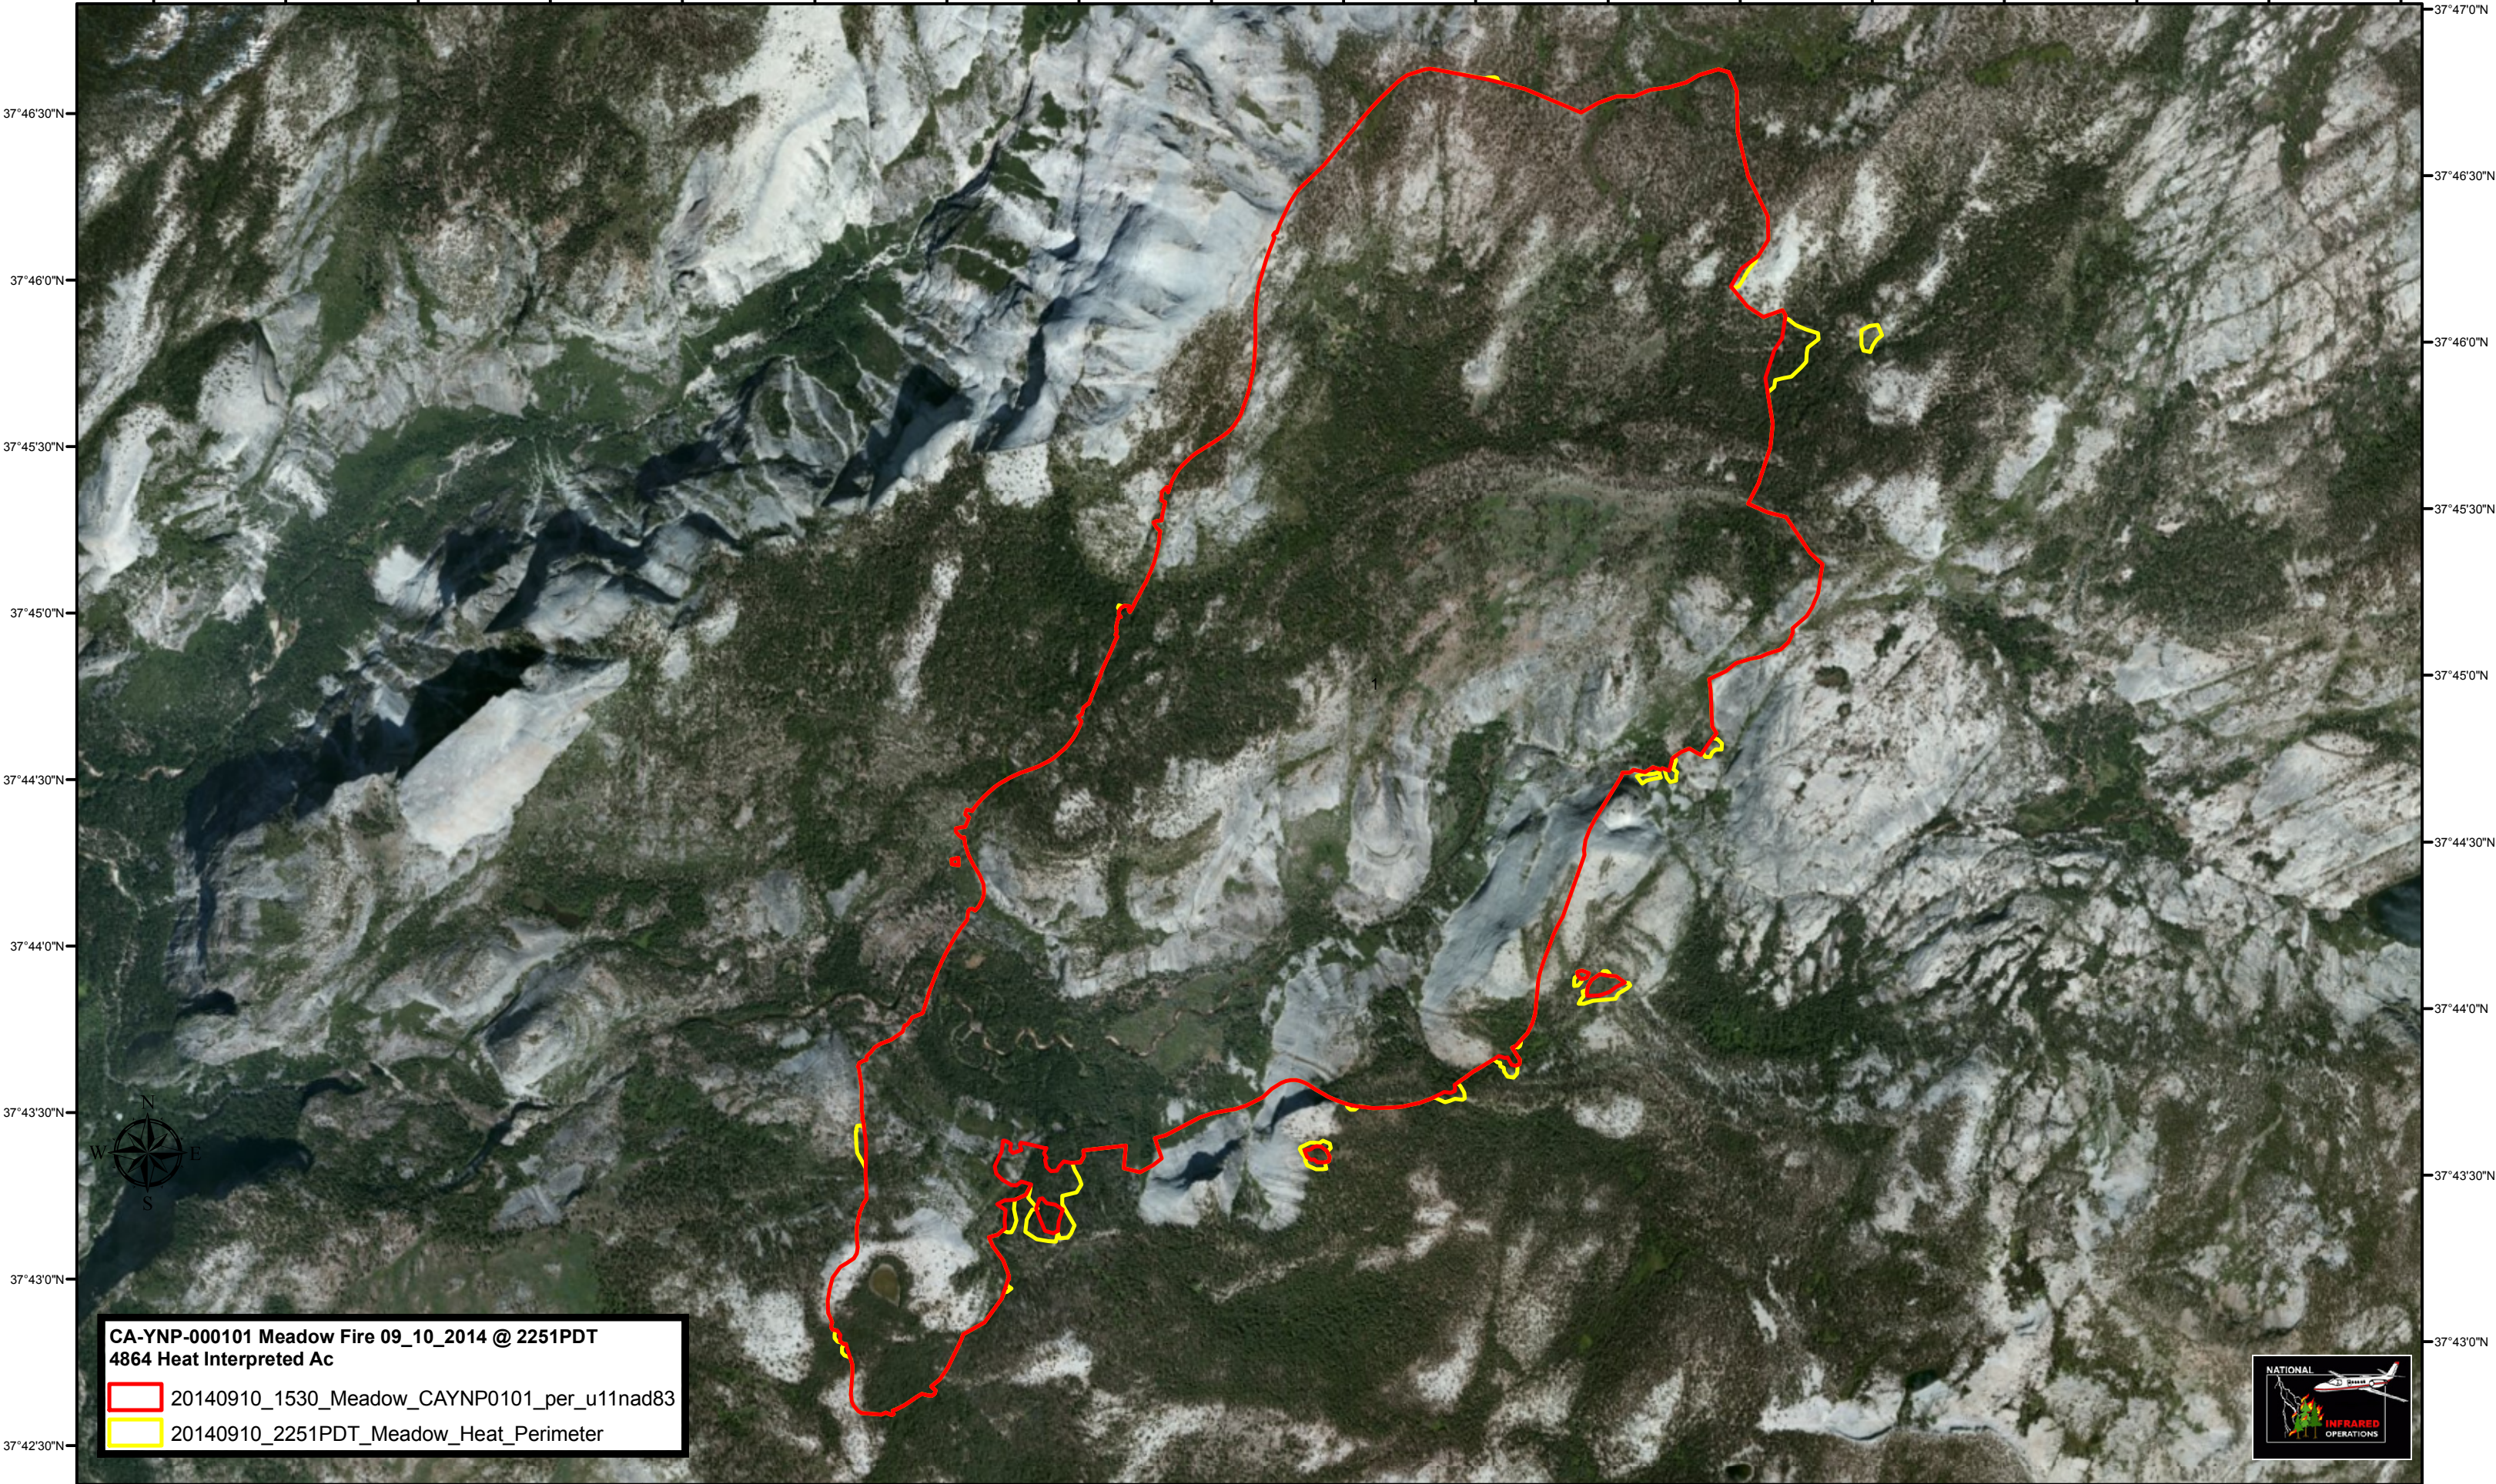

119°33'30"W 119°33'0"W 119°32'30"W 119°32'0"W 119°31'30"W 119°31'0"W 119°30'30"W 119°30'0"W 119°29'30"W 119°29'0"W 119°28'30"W 119°28'0"W 119°27'30"W 119°27'0"W 119°26'30"W 119°26'0"W 119°25'30"W 119°25'0"W

CA-YNP-000101 Meadow Fire 09_10_2014 @ 2251PDT
4864 Heat Interpreted Ac
20140910_1530_Meadow_CAYNP0101_per_u11nad83
20140910_2251PDT_Meadow_Heat_Perimeter

0 0.2 0.4 0.8 1.2 1.6 Miles