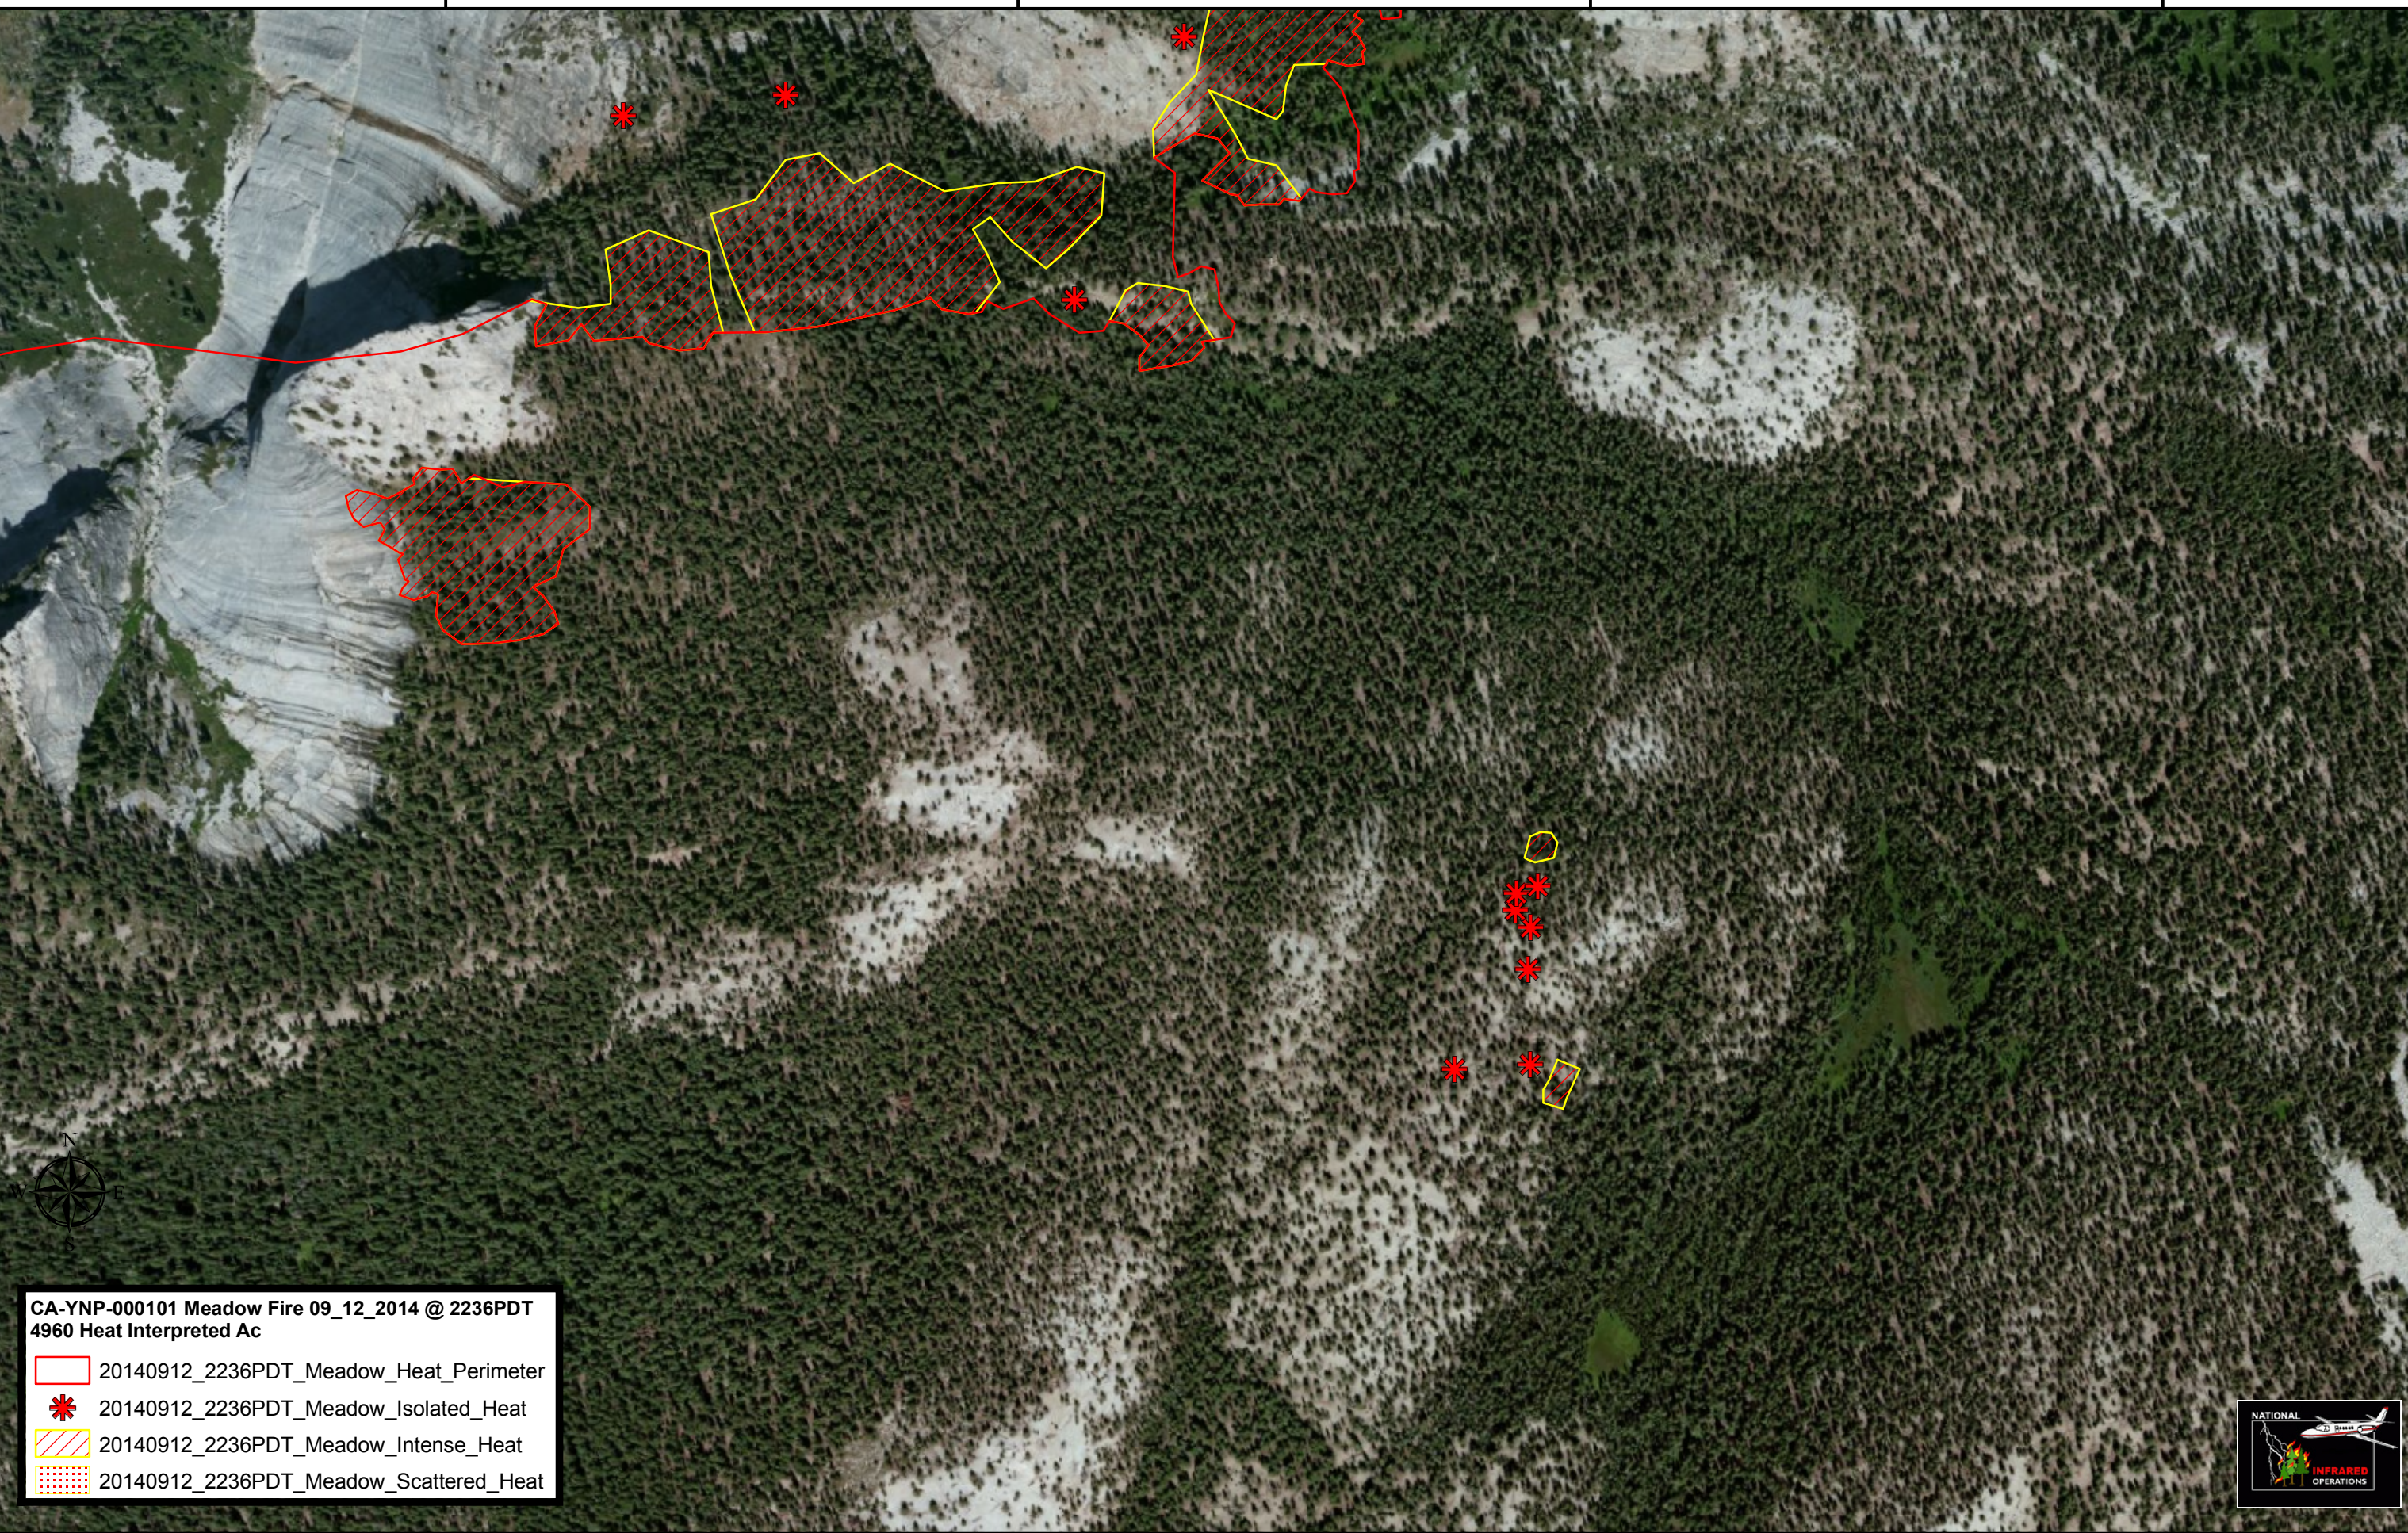

119°29'0"W

119°28'30"W

119°28'0"W

119°27'30"W

37°43'30"N

37°43'30"N

37°43'0"N

37°43'0"N

CA-YNP-000101 Meadow Fire 09_12_2014 @ 2236PDT
4960 Heat Interpreted Ac

-  20140912_2236PDT_Meadow_Heat_Perimeter
-  20140912_2236PDT_Meadow_Isolated_Heat
-  20140912_2236PDT_Meadow_Intense_Heat
-  20140912_2236PDT_Meadow_Scattered_Heat