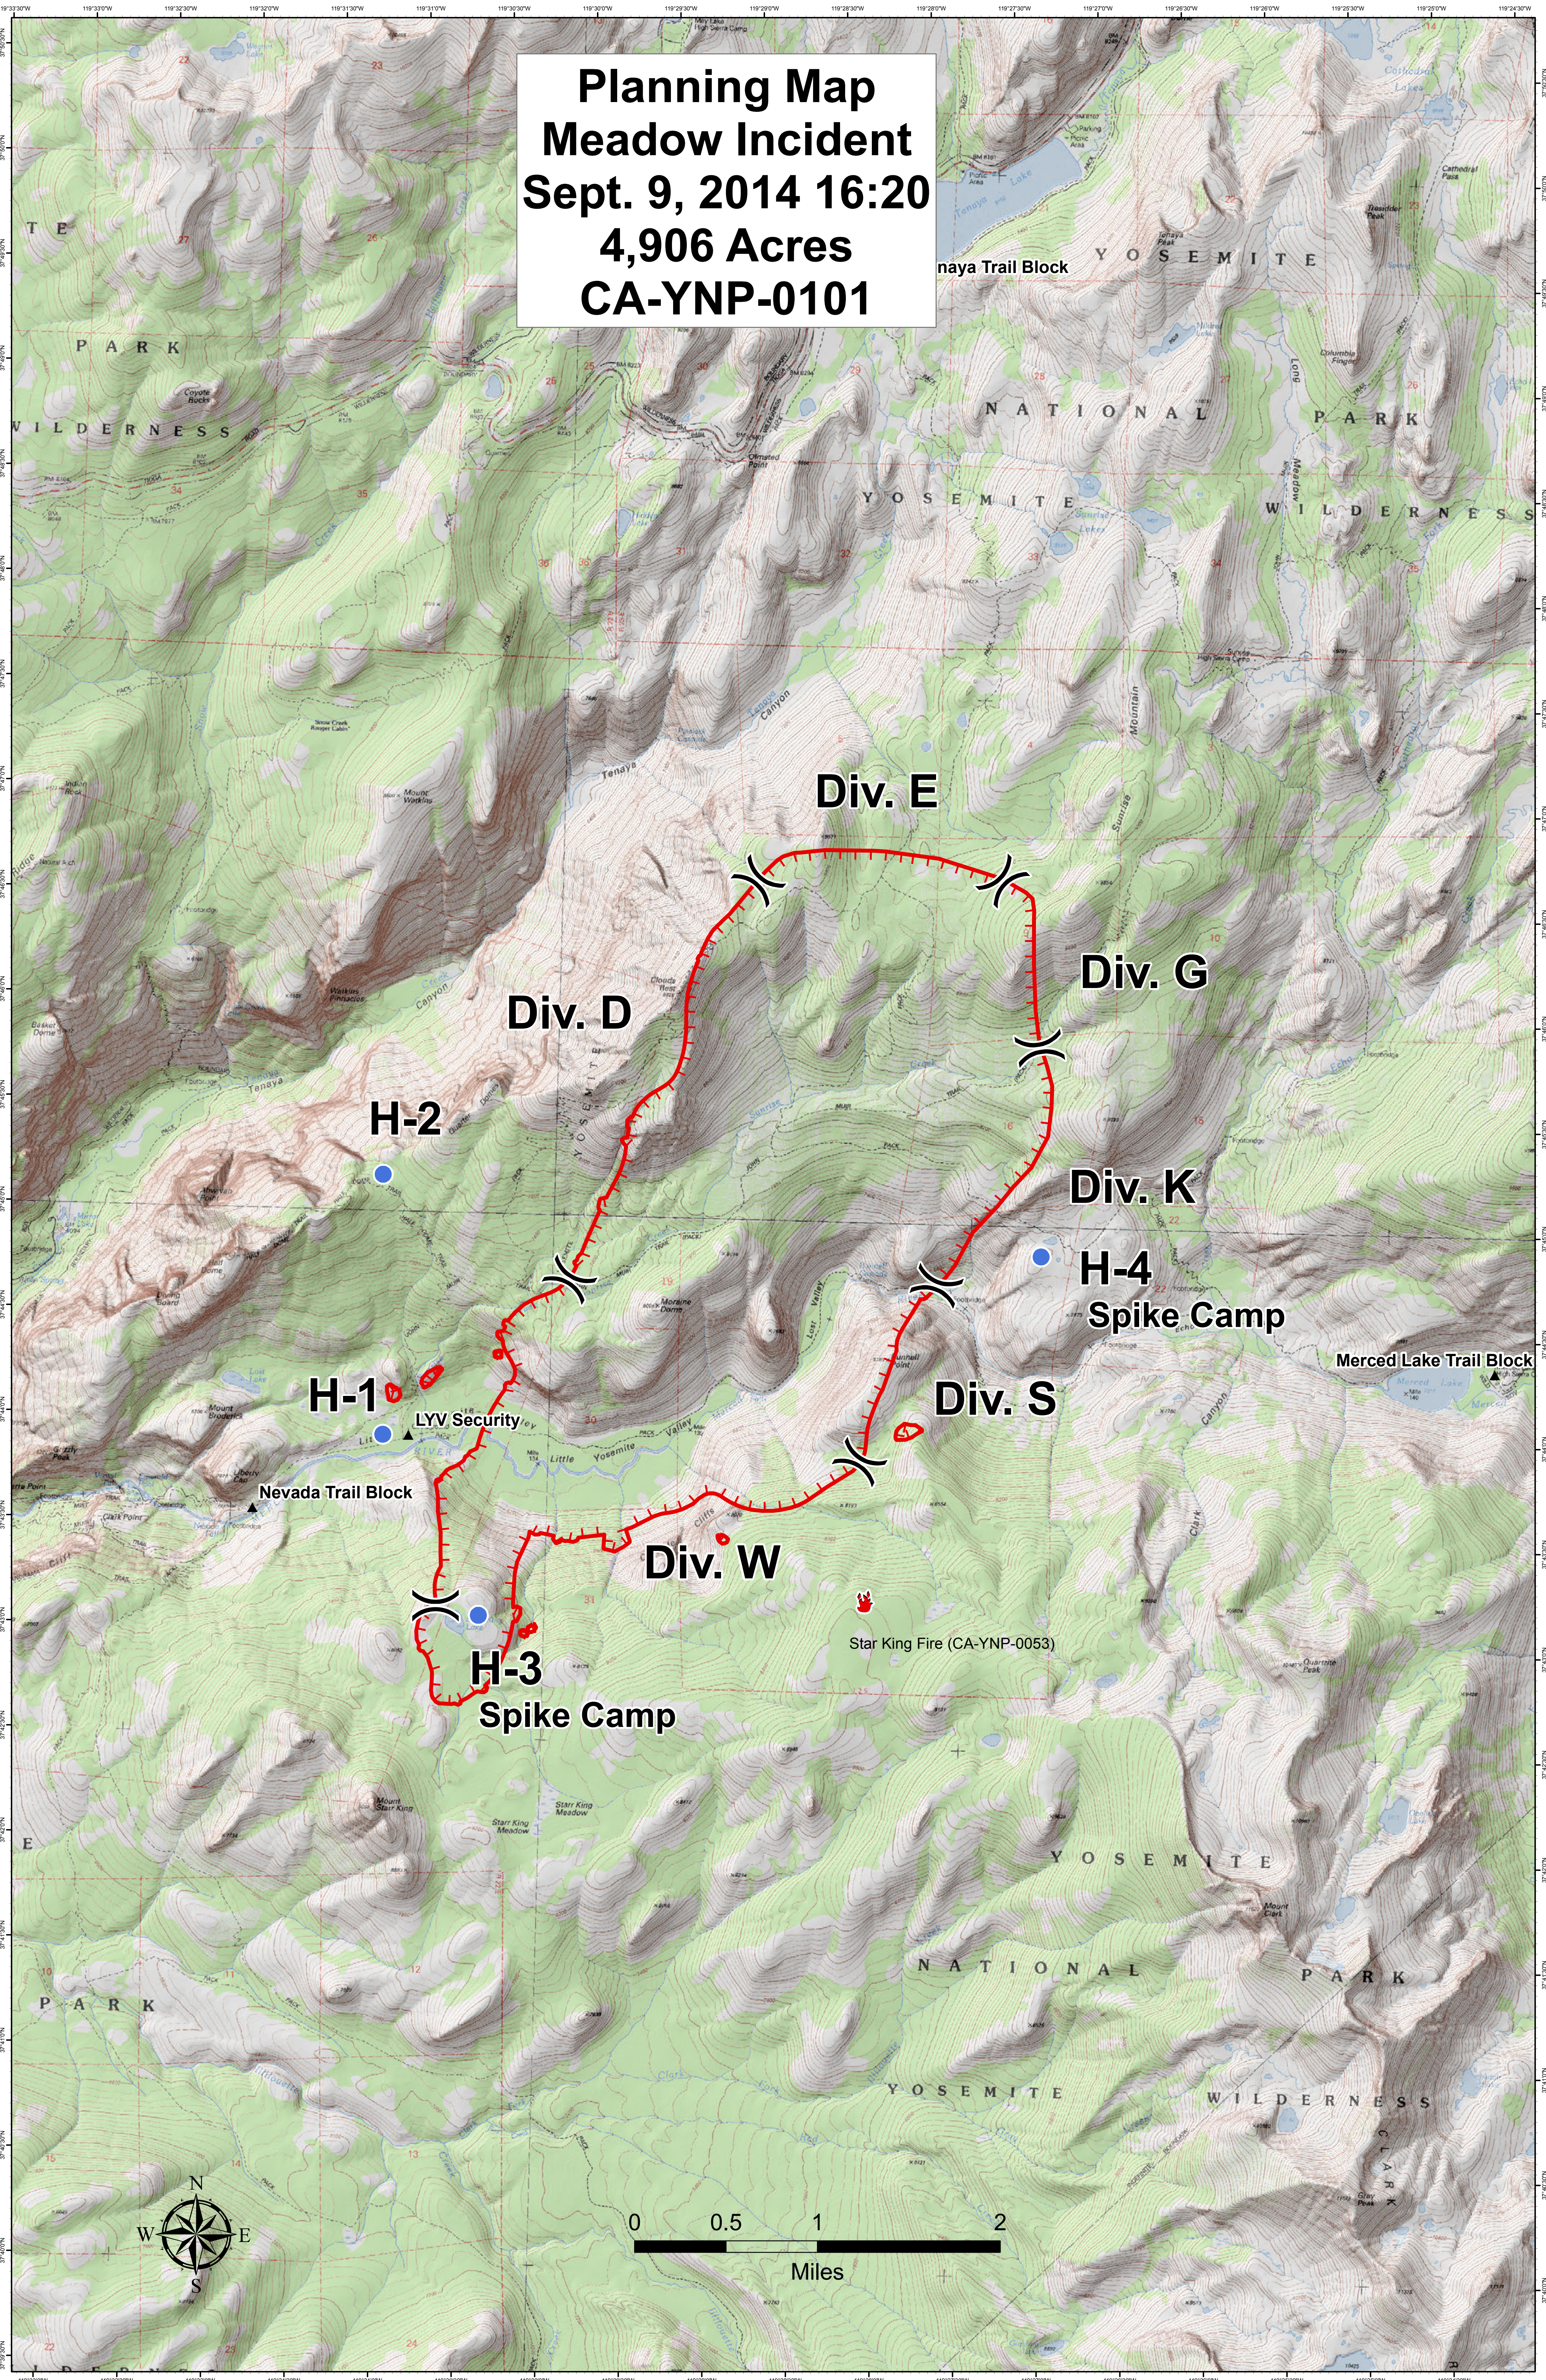

**Planning Map
Meadow Incident
Sept. 9, 2014 16:20
4,906 Acres
CA-YNP-0101**

Div. E

Div. D

Div. G

Div. K

Div. S

Div. W

H-2

H-1

H-3

H-4

Spike Camp

Spike Camp

Star King Fire (CA-YNP-0053)