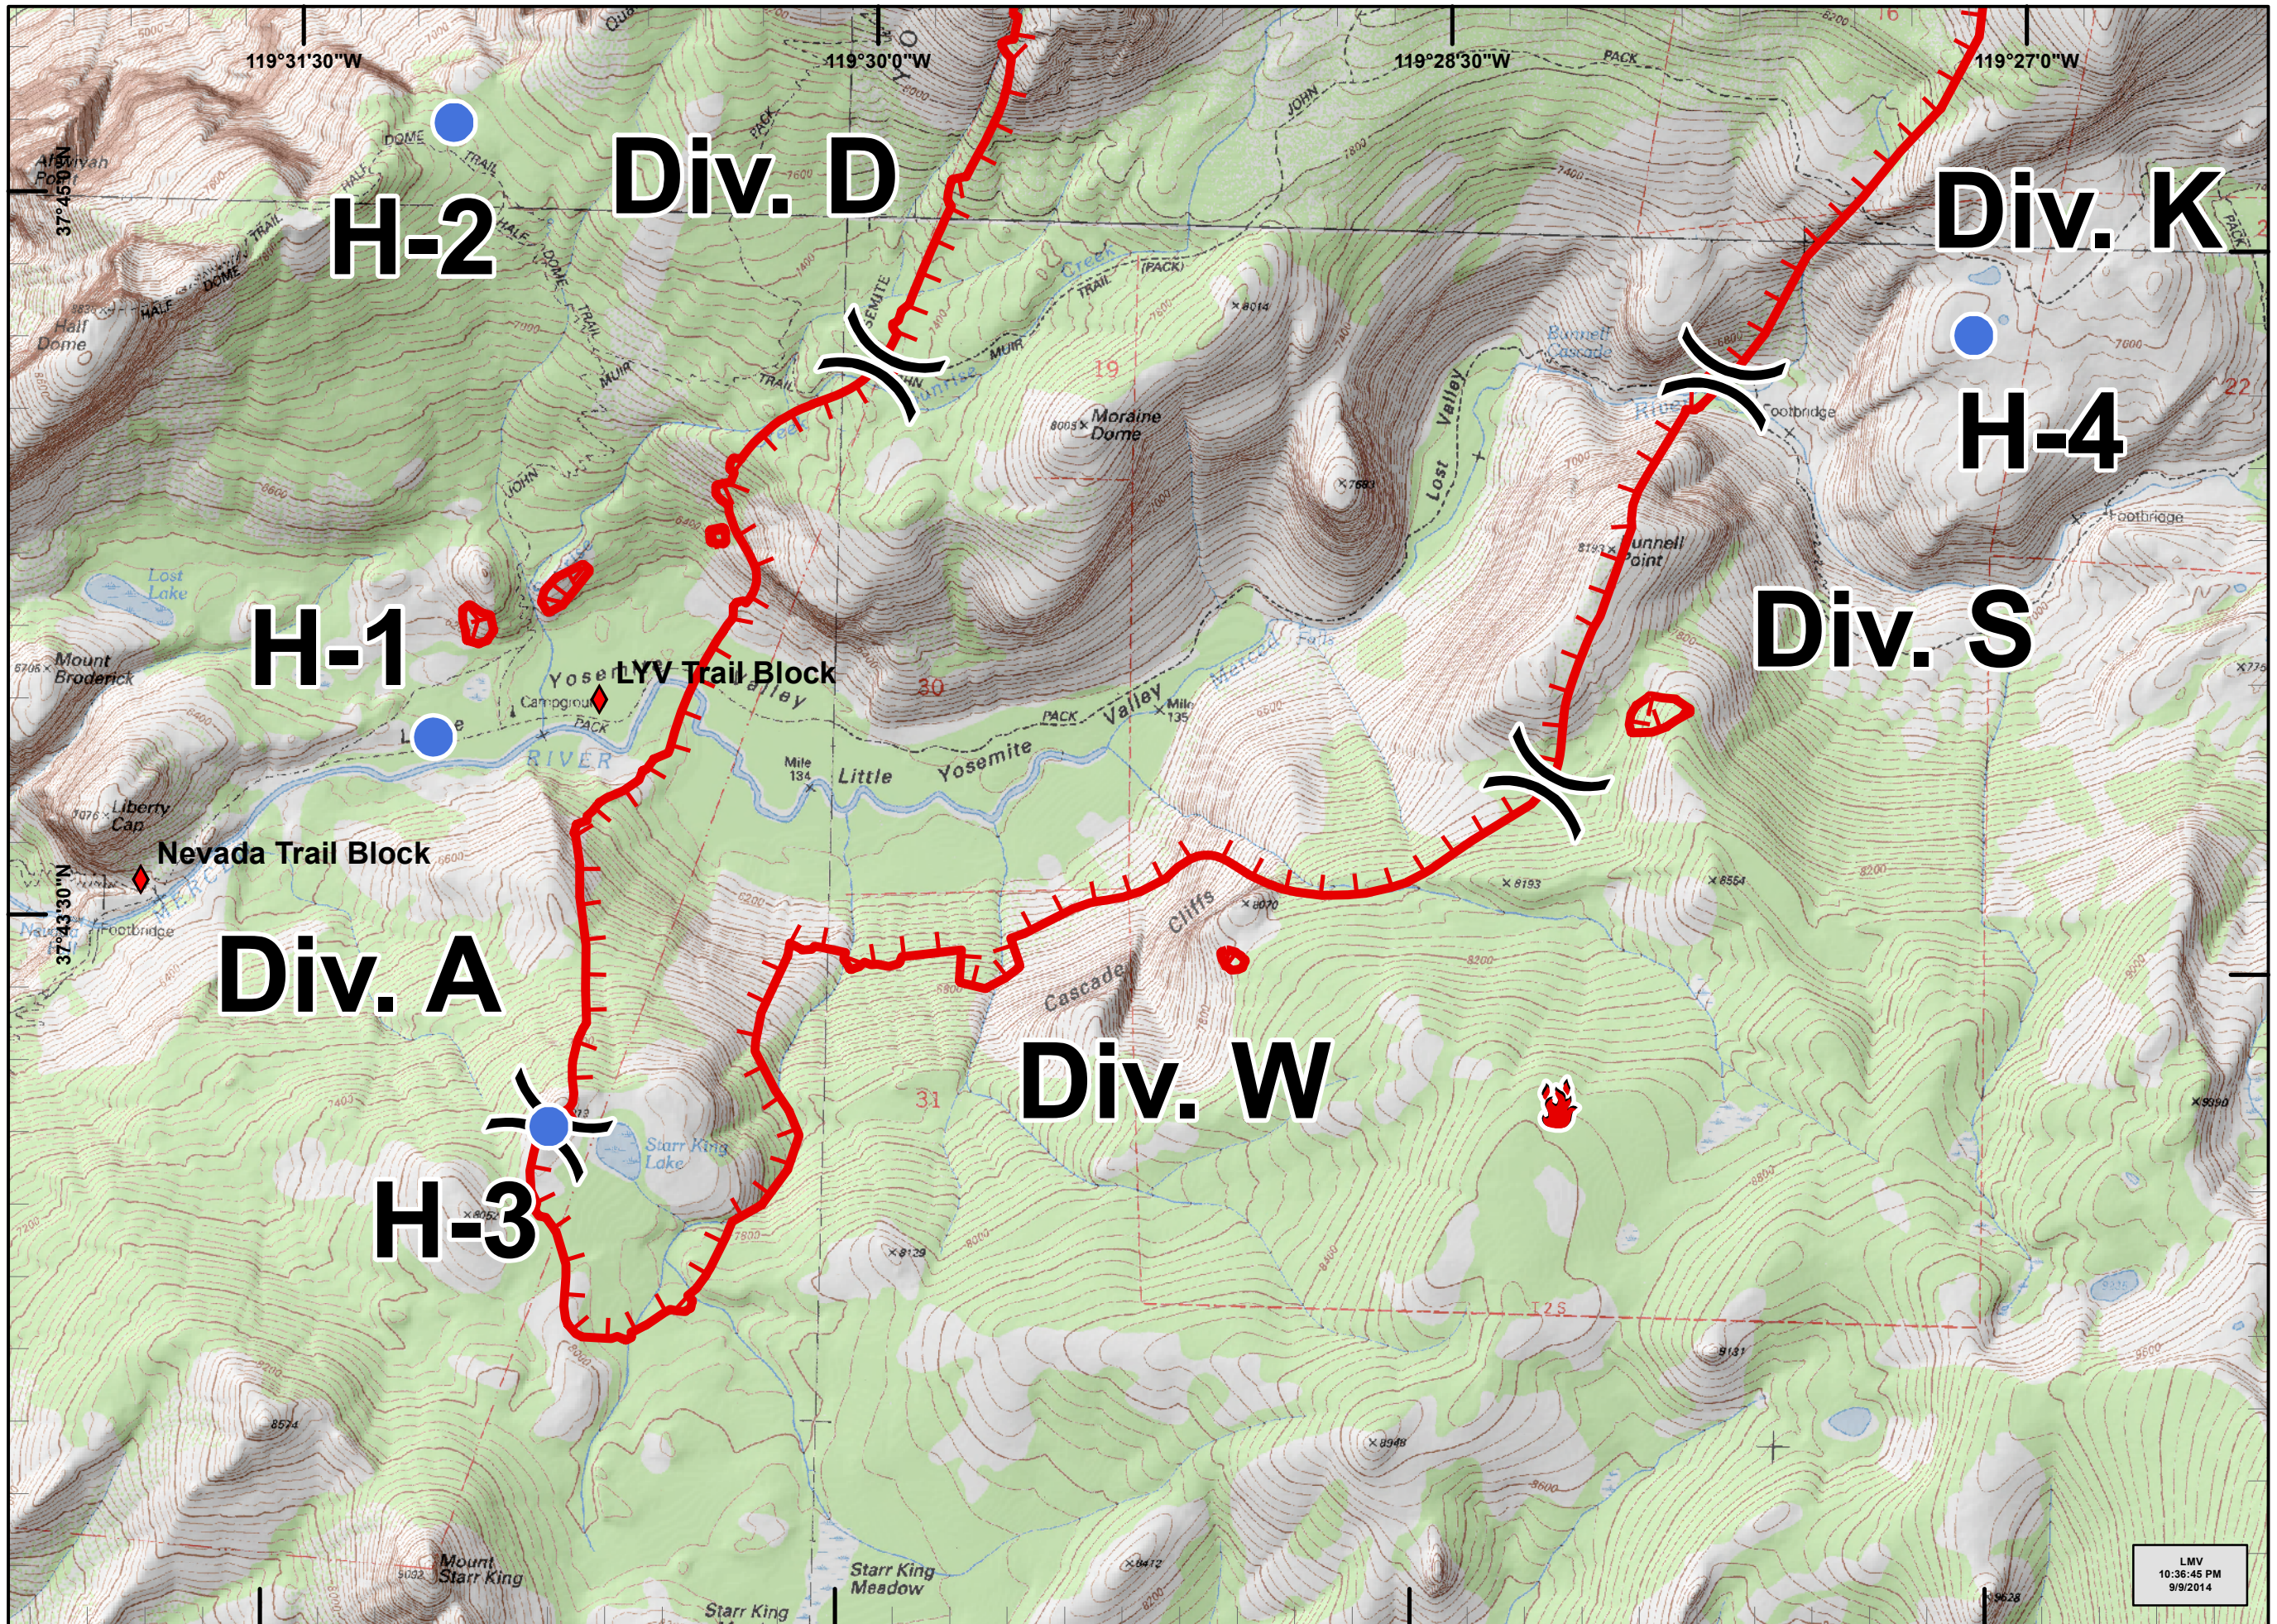

**Planning Map
Meadow Incident
Sept. 9, 2014 22:00
4,906 Acres
CA-YNP-0101**

Map 1 of 2

Legend

-  Trail Block Locations
-  Star King Fire
-  Meadow Perimeter
-  Division Break
-  Helispot

1:24,000

Miles