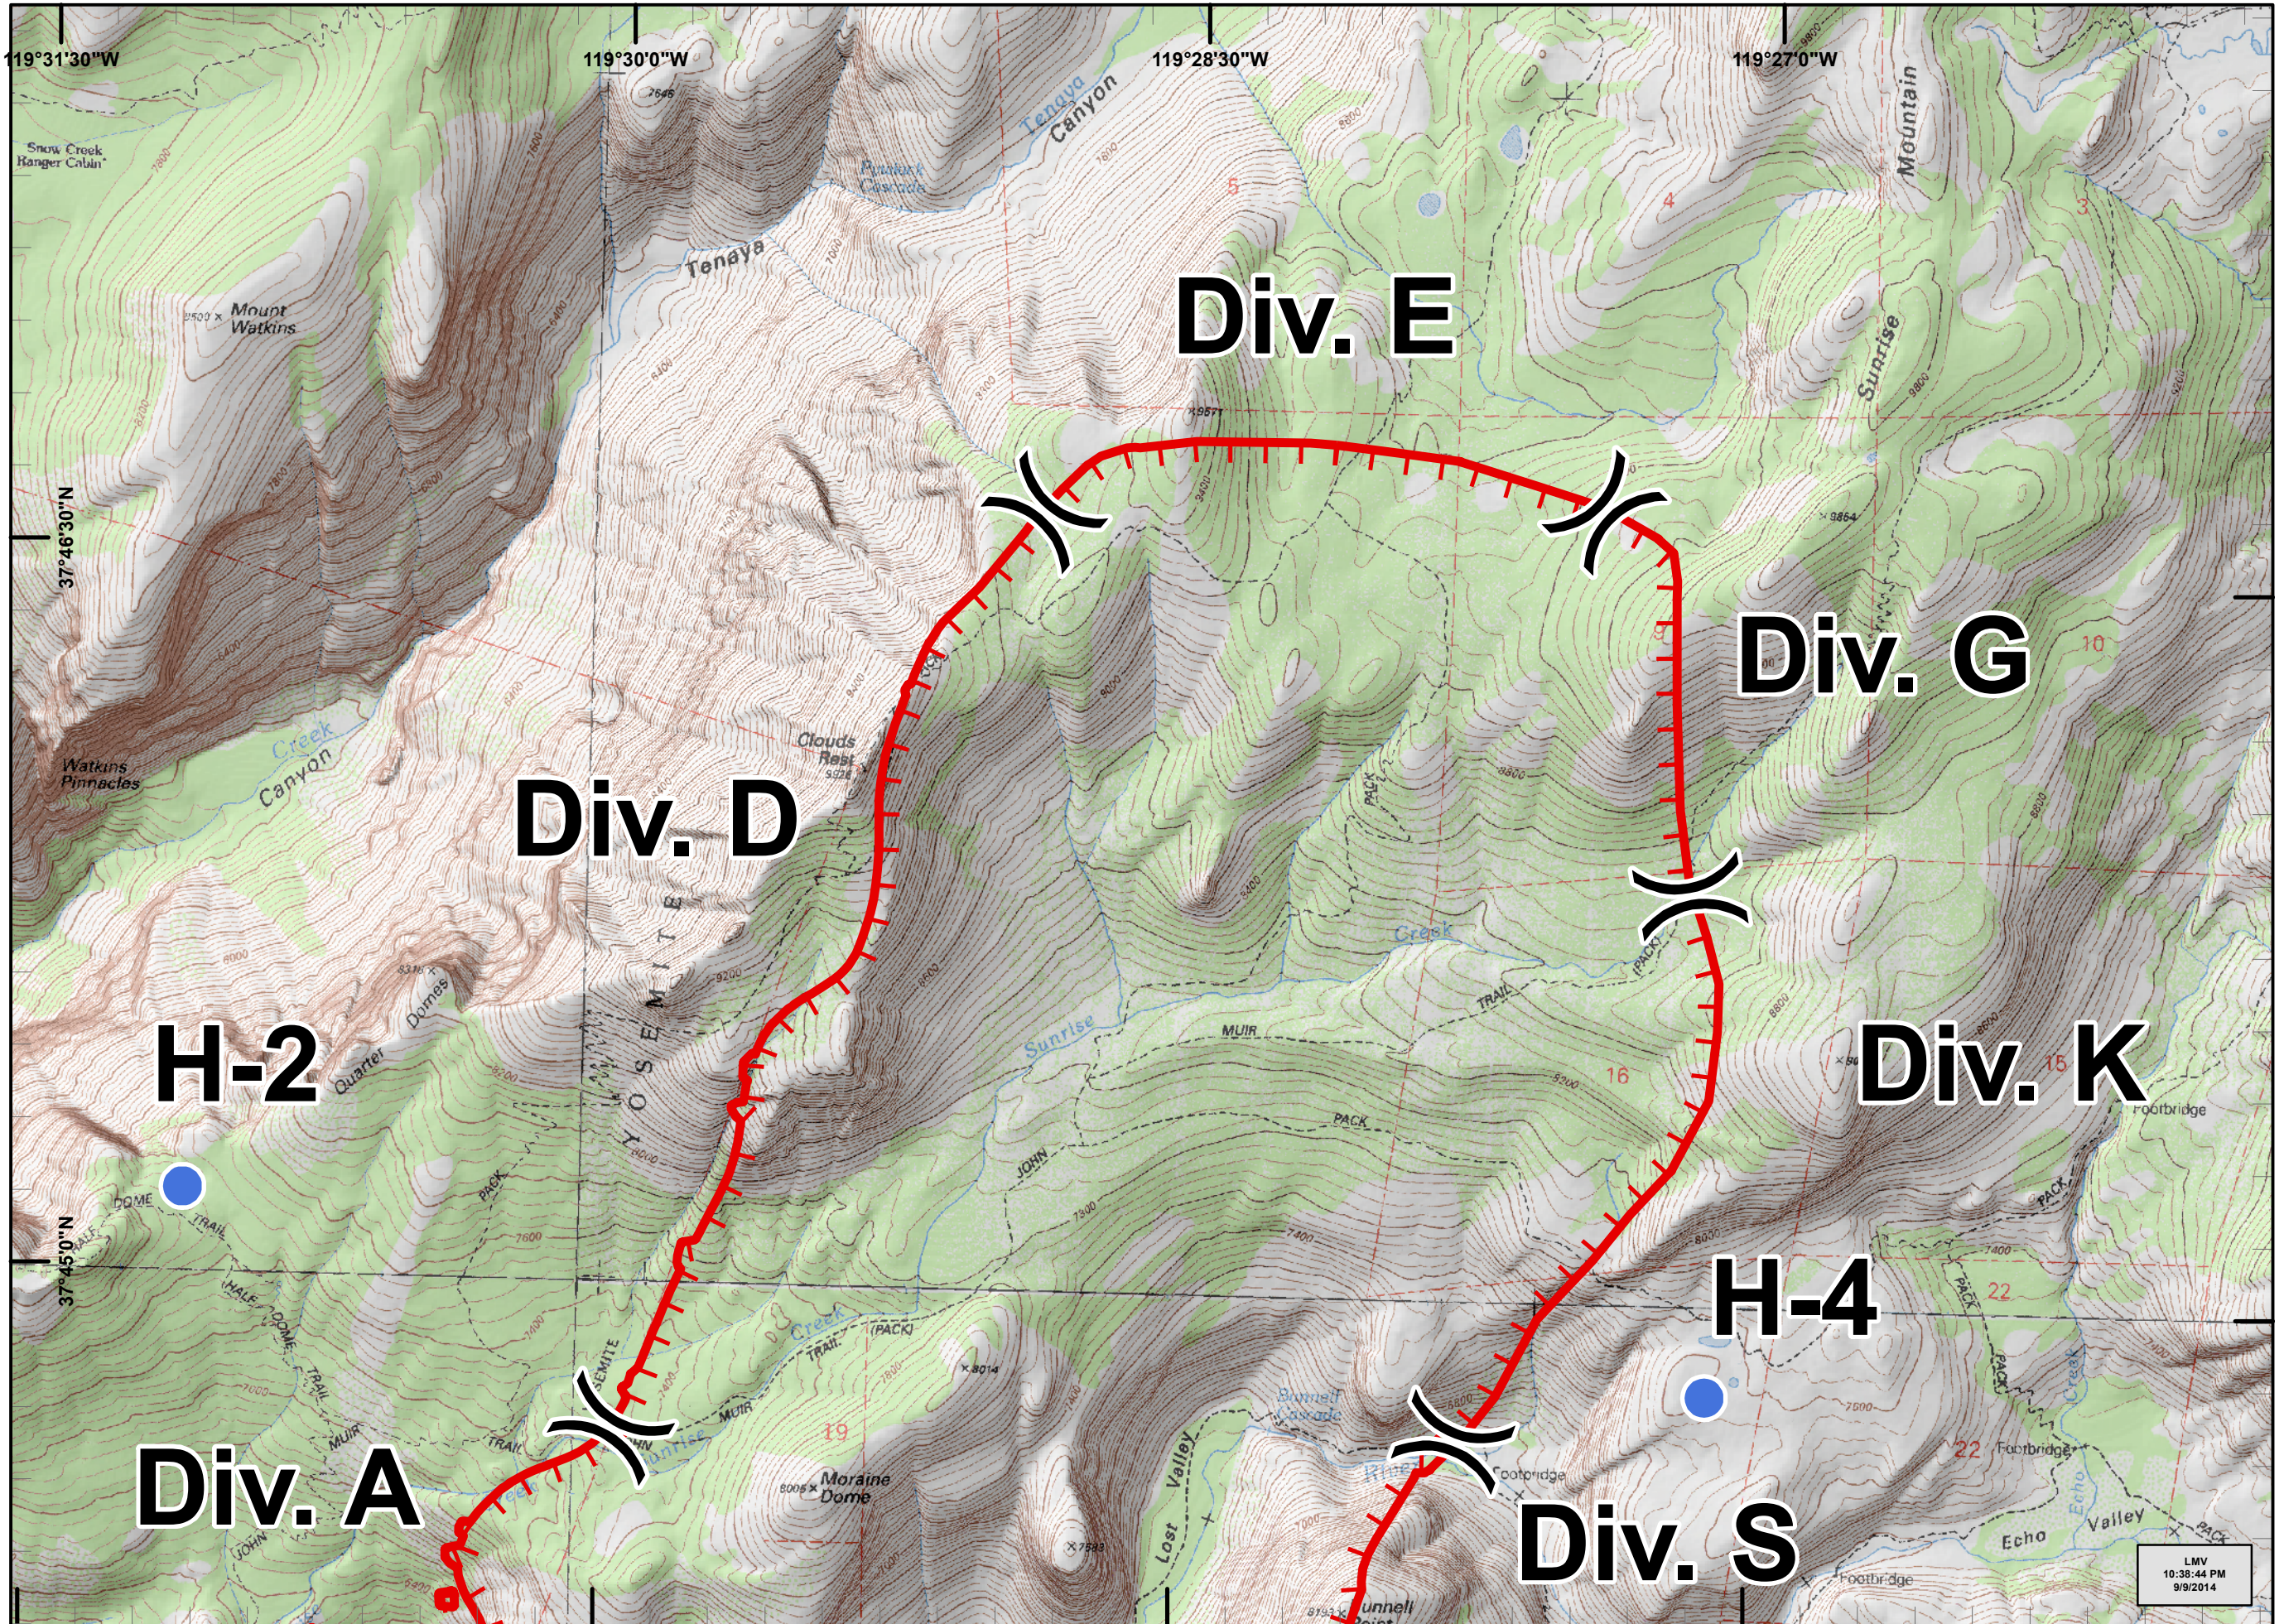

Planning Map  
Meadow Incident  
Sept. 9, 2014 22:00  
4,906 Acres  
CA-YNP-0101

Map 2 of 2

Legend

- Meadow Perimeter
- Division Break
- Hellspot

1:24,000

Miles

LMV  
10:38:44 PM  
9/9/2014