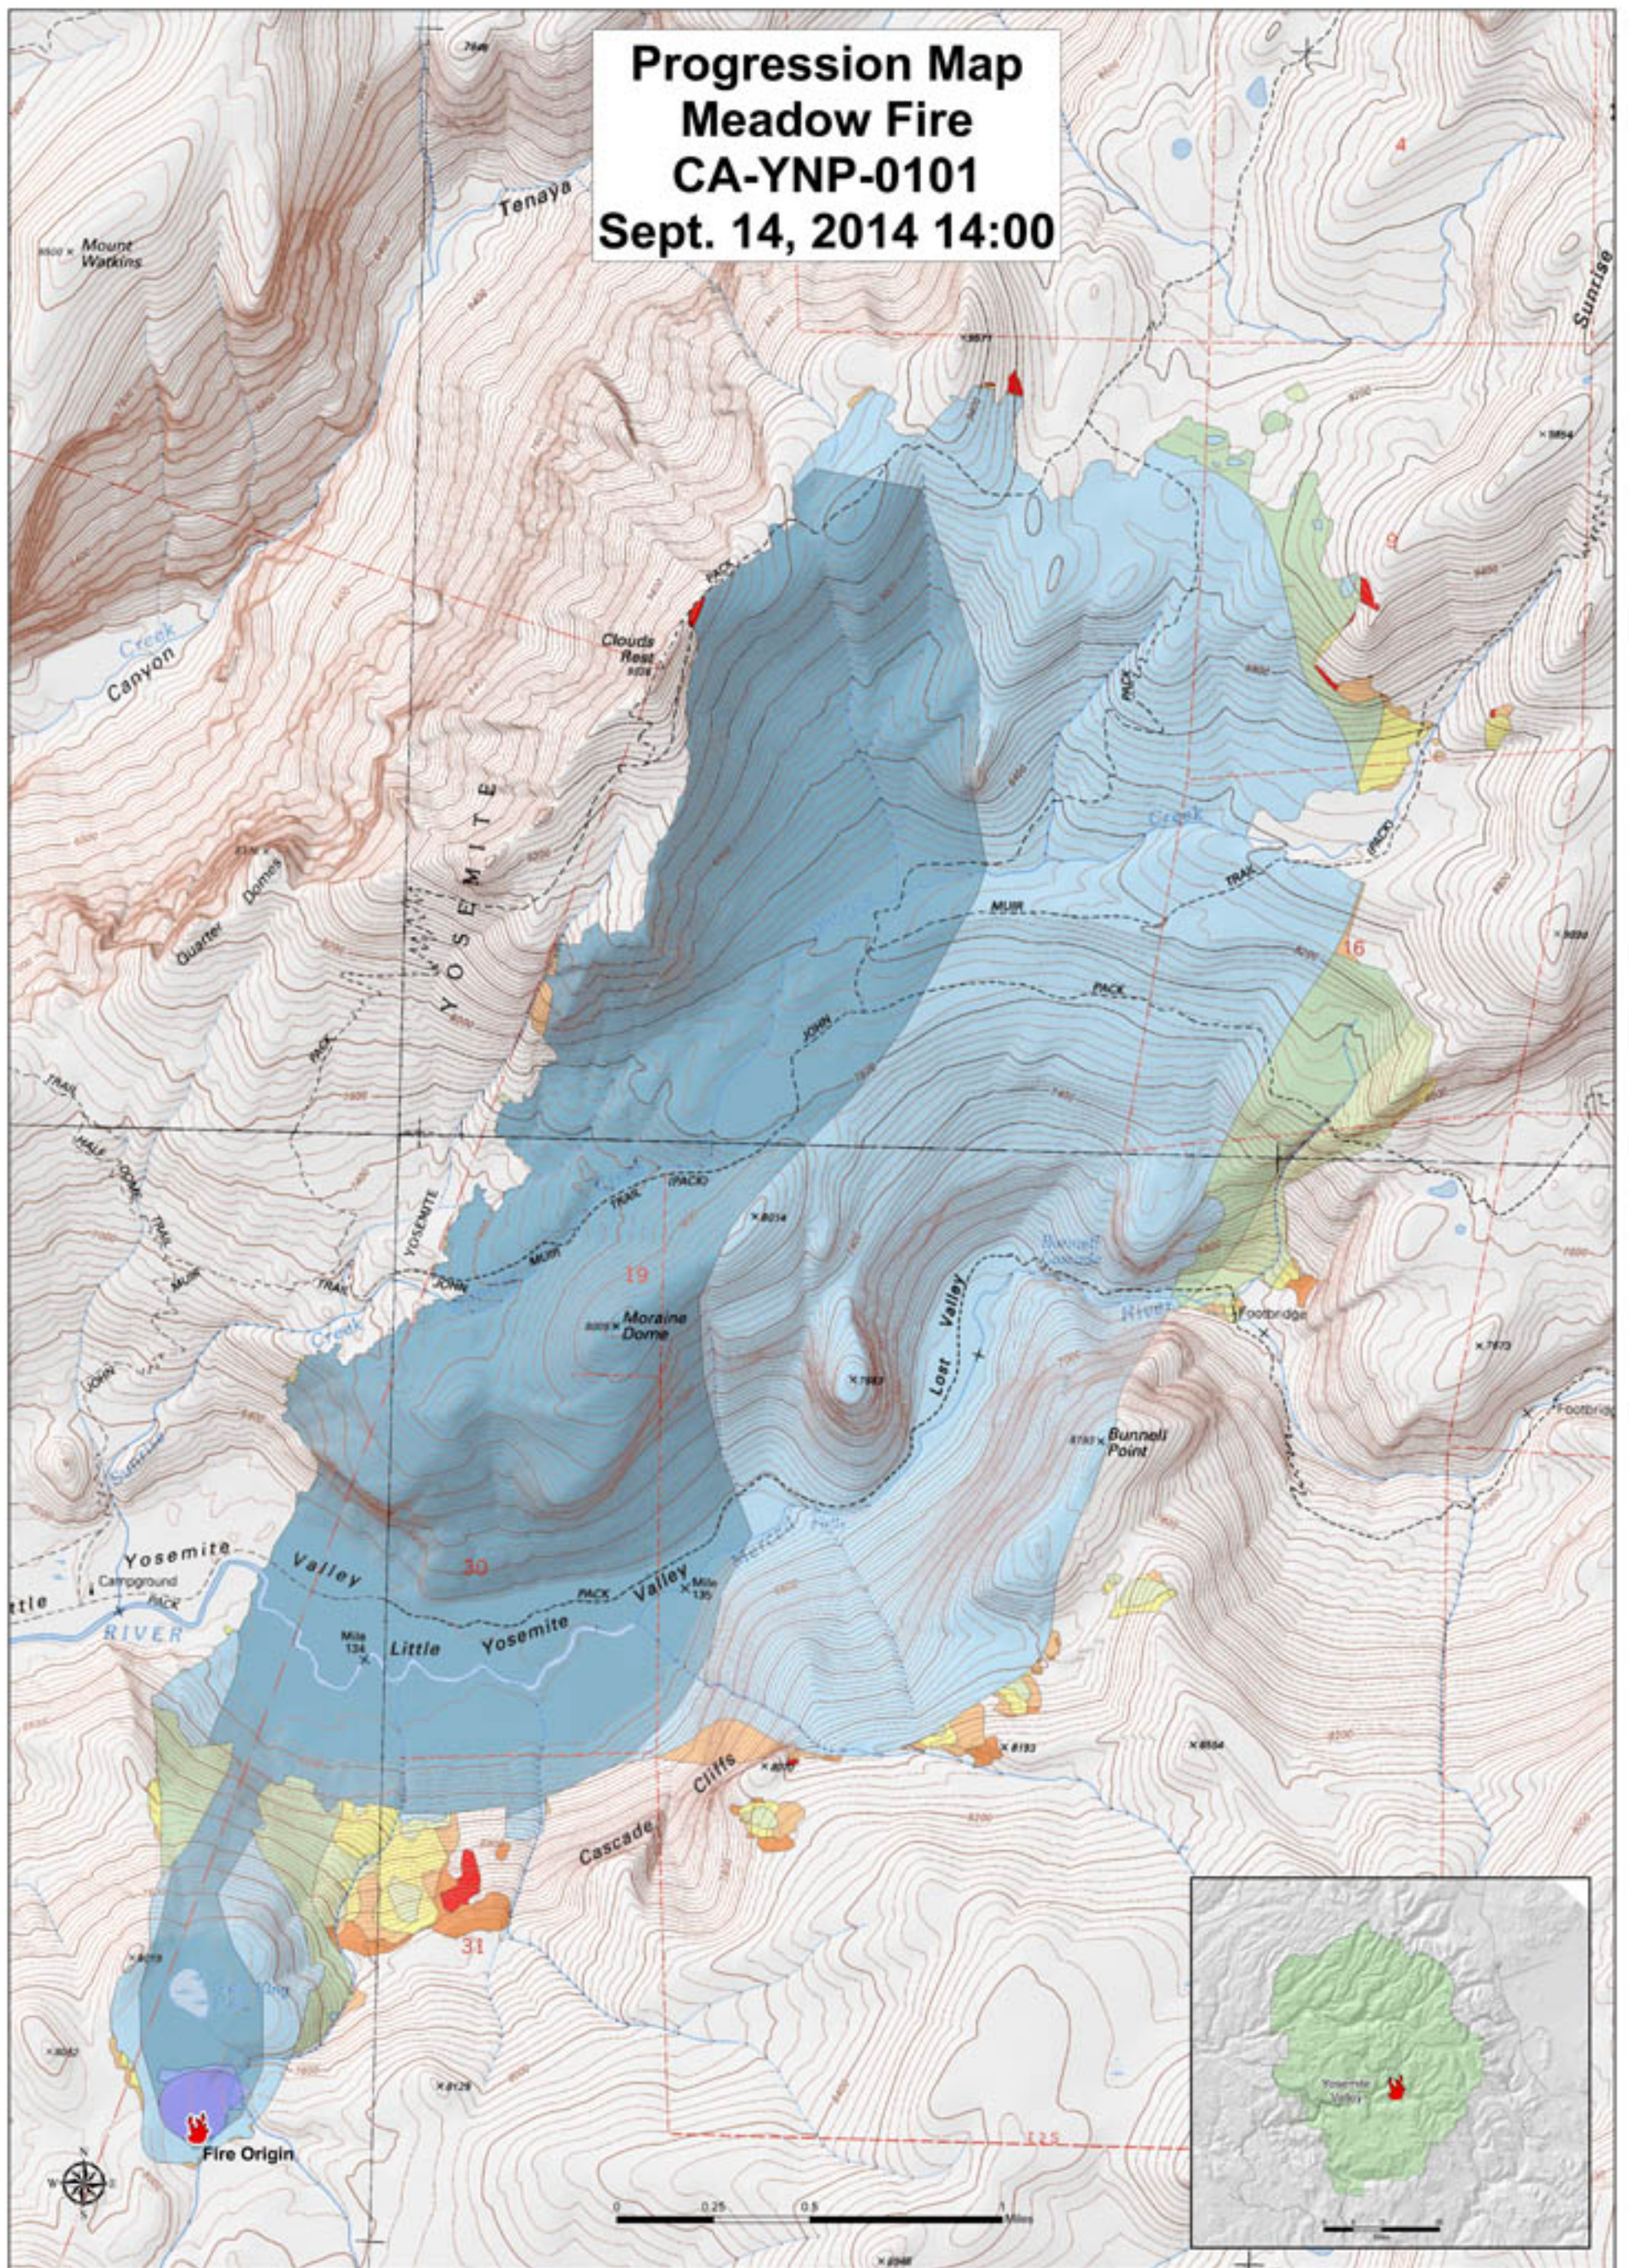

Progression Map Meadow Fire CA-YNP-0101 Sept. 14, 2014 14:00

- | | | |
|---|---|---|
|  9/2 - 19 Acres Total |  9/9 - 250 Acres (4,516 Acres Total) |  9/13 - 27 Acres (4,762 Acres Total) |
|  9/6 - 3 Acres (22 Acres Total) |  9/10 - 90 Acres (4,606 Acres Total) |  9/14 - 10 Acres (4,772 Acres Total) |
|  9/7 - 2,034 Acres (2,056 Acres Total) |  9/11 - 69 Acres (4,675 Acres Total) | |
|  9/8 - 2,210 Acres (4,266 Acres Total) |  9/12 - 60 Acres (4,735 Acres Total) | |