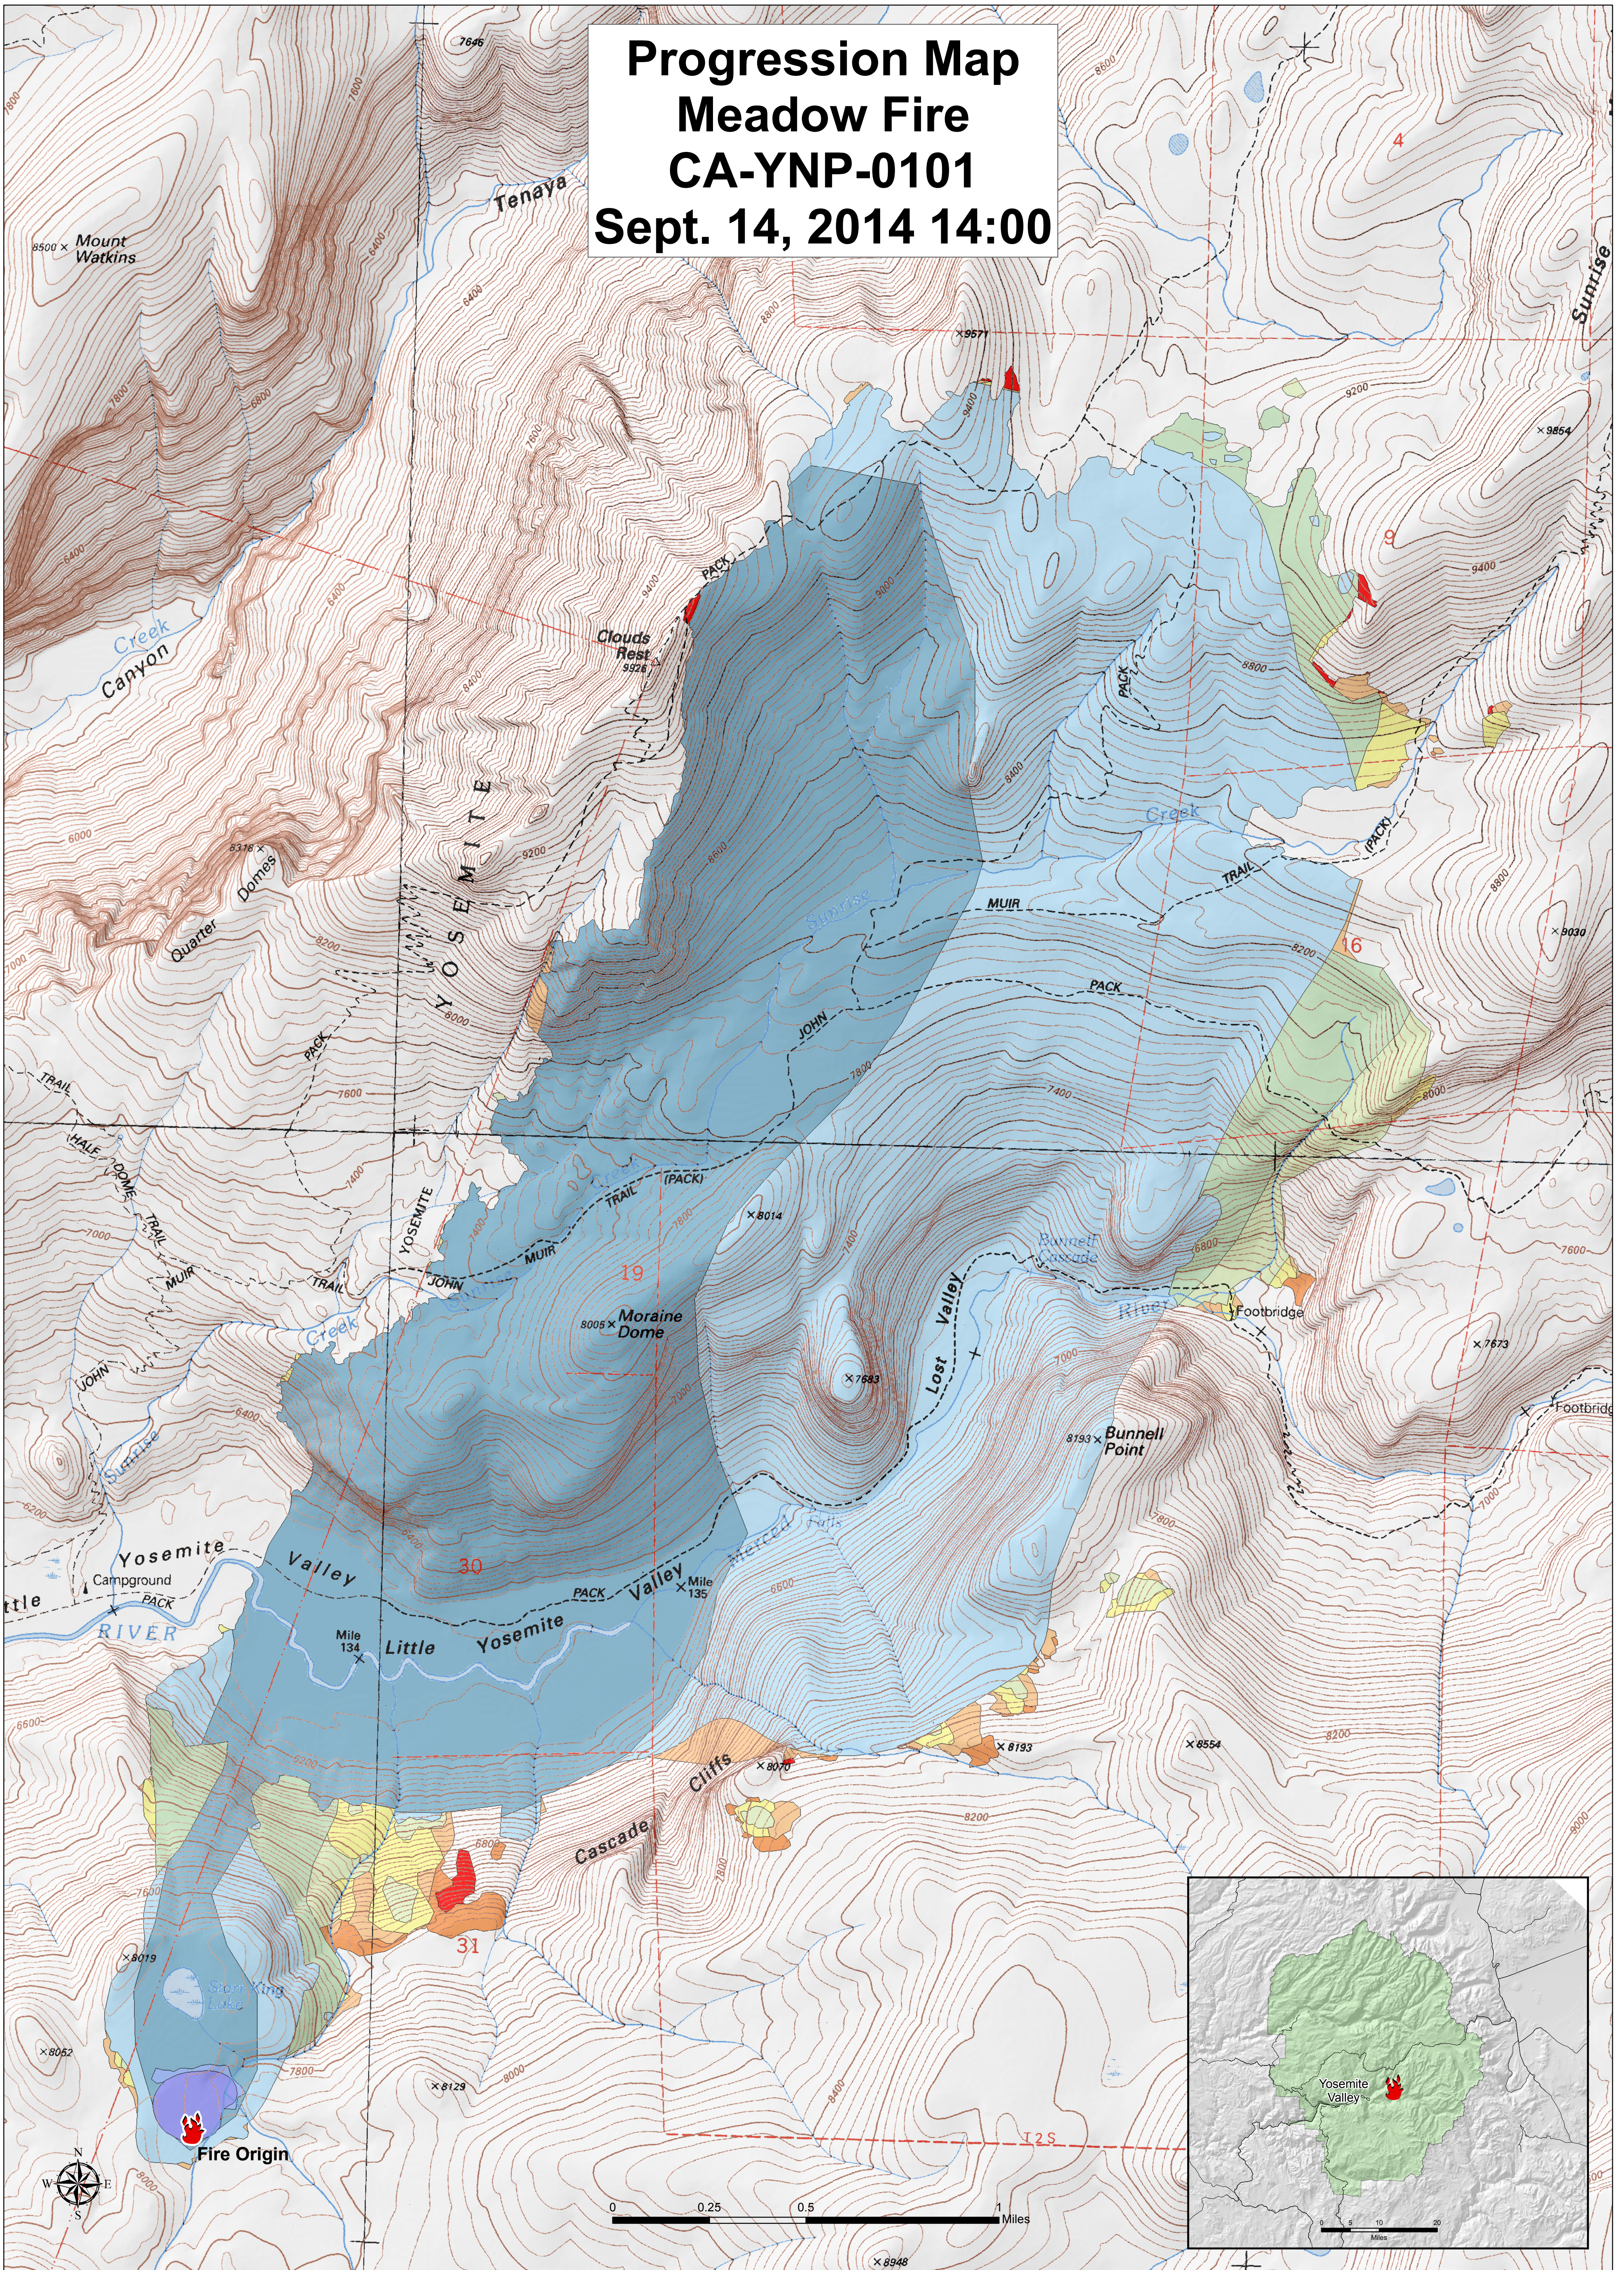

# Progression Map Meadow Fire CA-YNP-0101 Sept. 14, 2014 14:00

- |   |   |   |
|---|---|---|
|  9/2 - 19 Acres Total                  |  9/9 - 250 Acres (4,516 Acres Total) |  9/13 - 27 Acres (4,762 Acres Total) |
|  9/6 - 3 Acres (22 Acres Total)        |  9/10 - 90 Acres (4,606 Acres Total) |  9/14 - 10 Acres (4,772 Acres Total) |
|  9/7 - 2,034 Acres (2,056 Acres Total) |  9/11 - 69 Acres (4,675 Acres Total) |   |
|  9/8 - 2,210 Acres (4,266 Acres Total) |  9/12 - 60 Acres (4,735 Acres Total) |   |