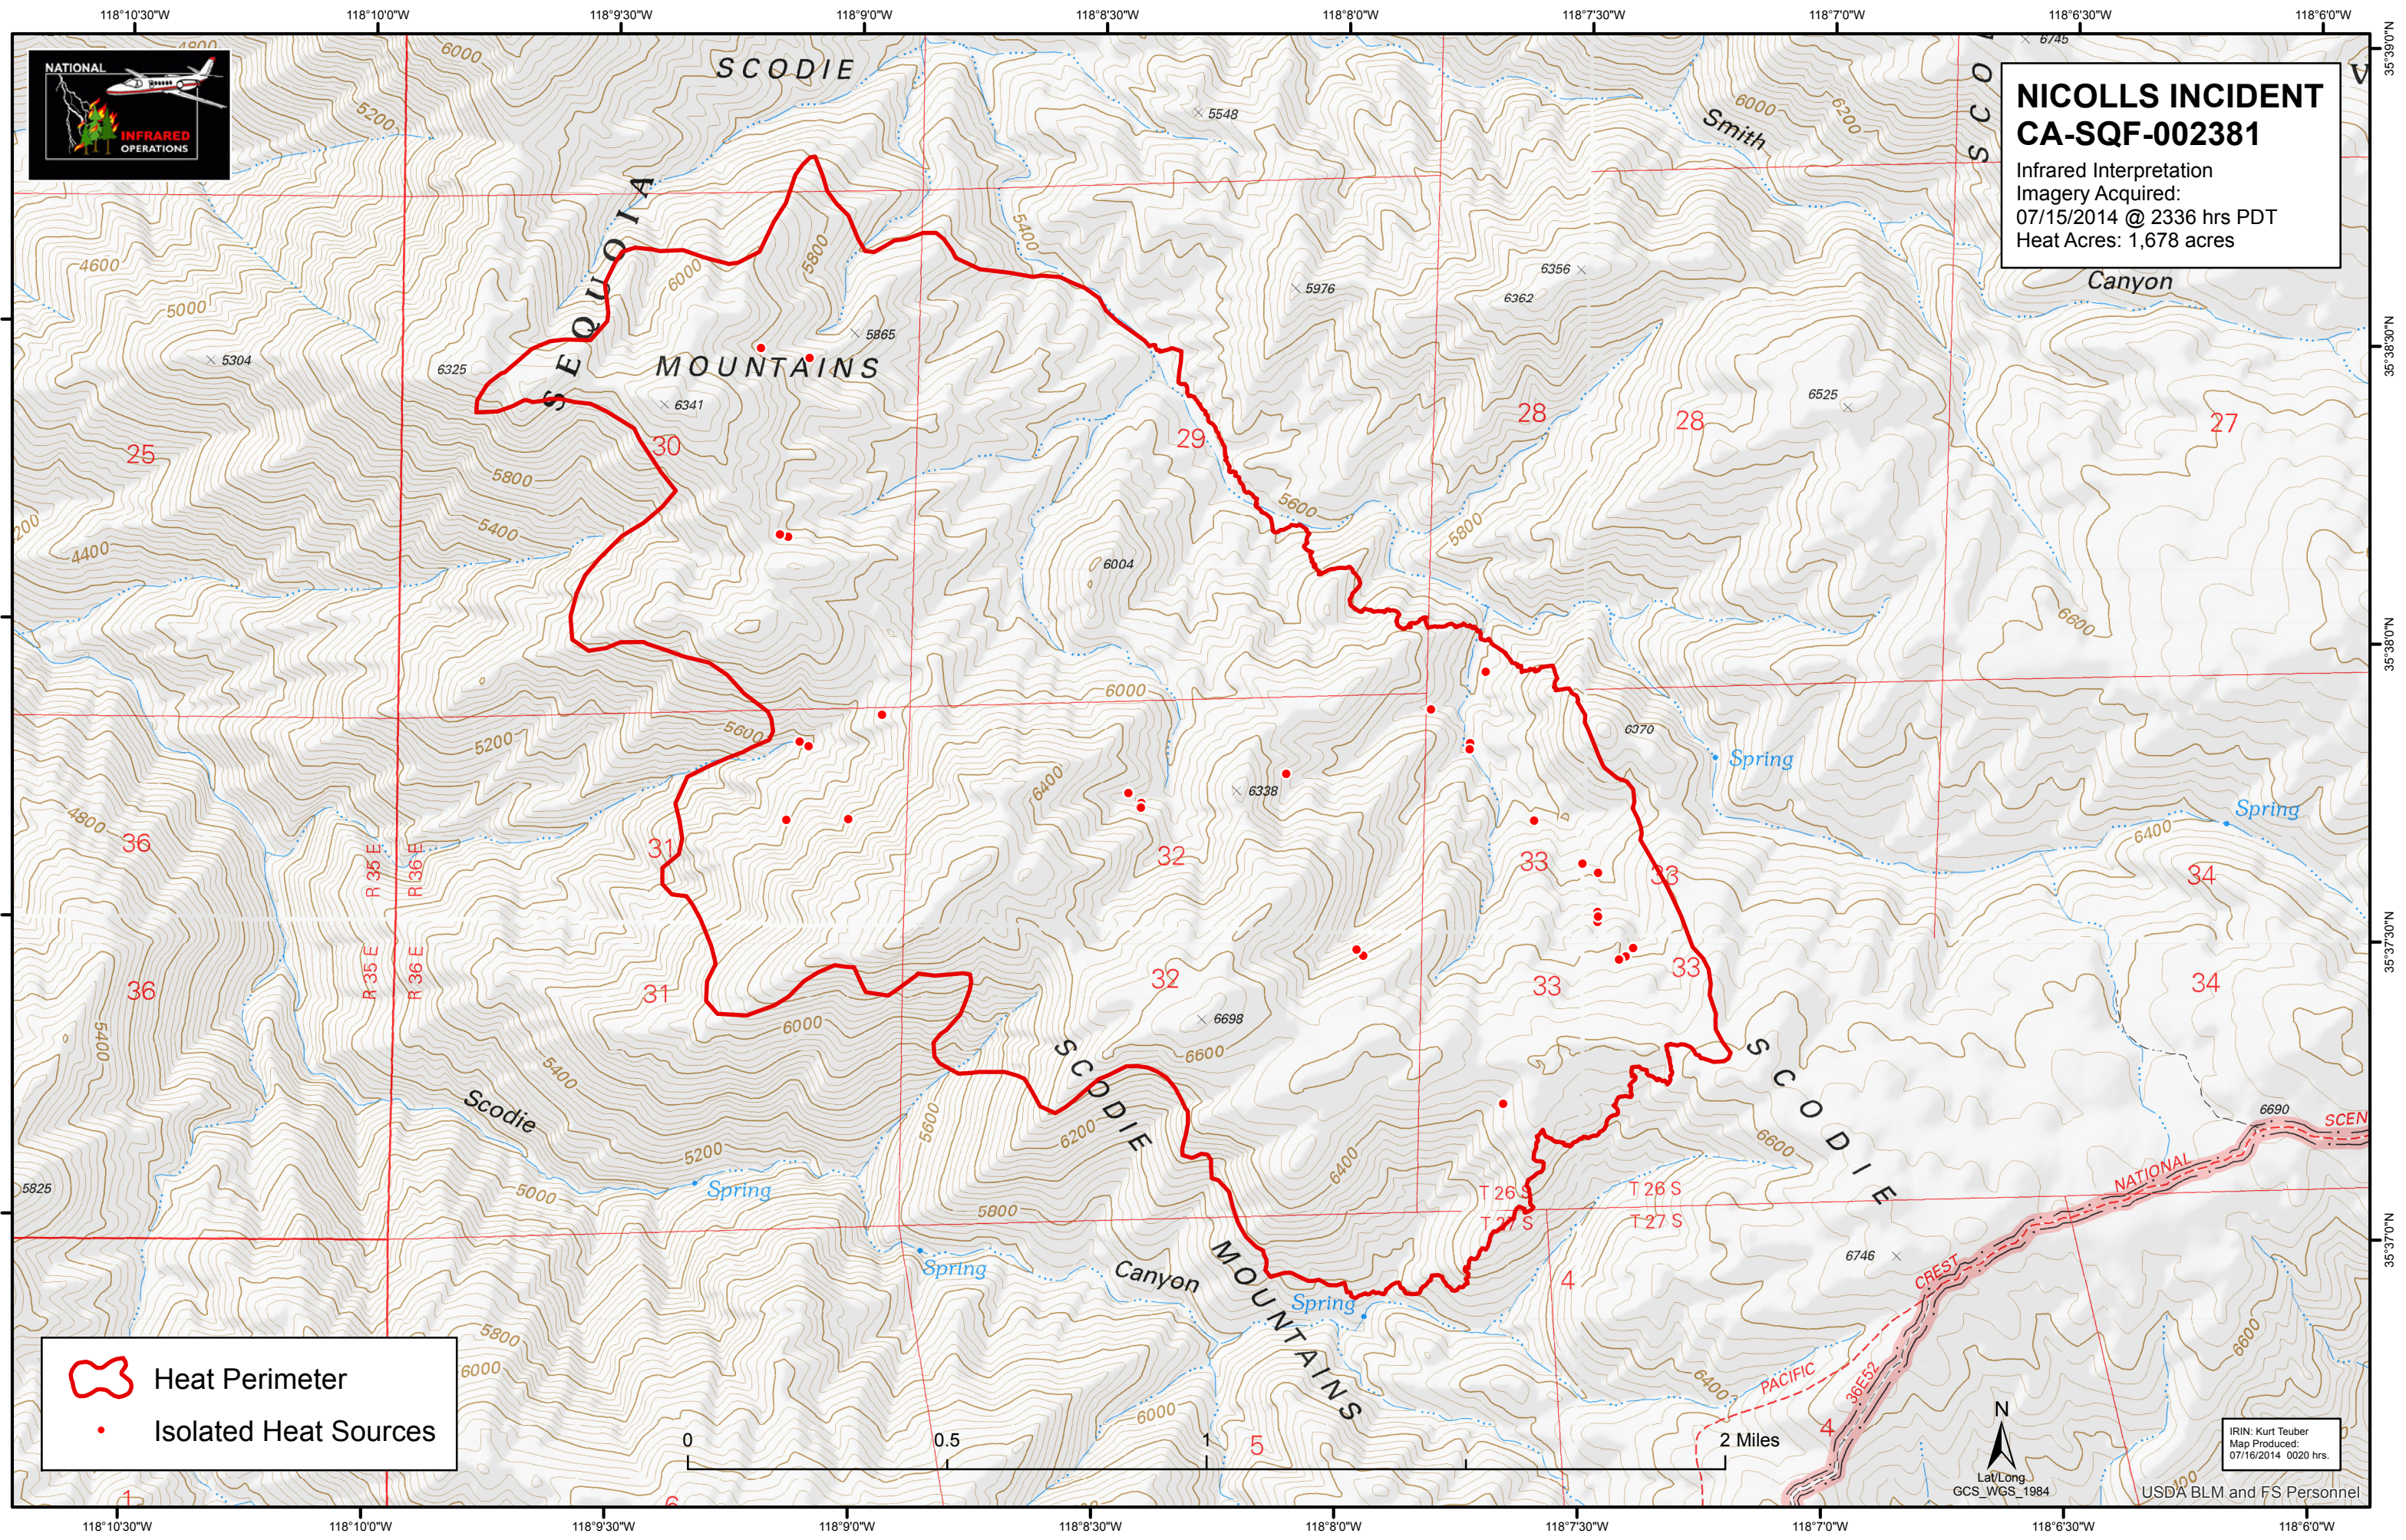

**NICOLLS INCIDENT**  
**CA-SQF-002381**  
 Infrared Interpretation  
 Imagery Acquired:  
 07/15/2014 @ 2336 hrs PDT  
 Heat Acres: 1,678 acres

 Heat Perimeter  
 Isolated Heat Sources

IRIN: Kurt Teuber  
 Map Produced:  
 07/16/2014 0020 hrs.

USDA BLM and FS Personnel