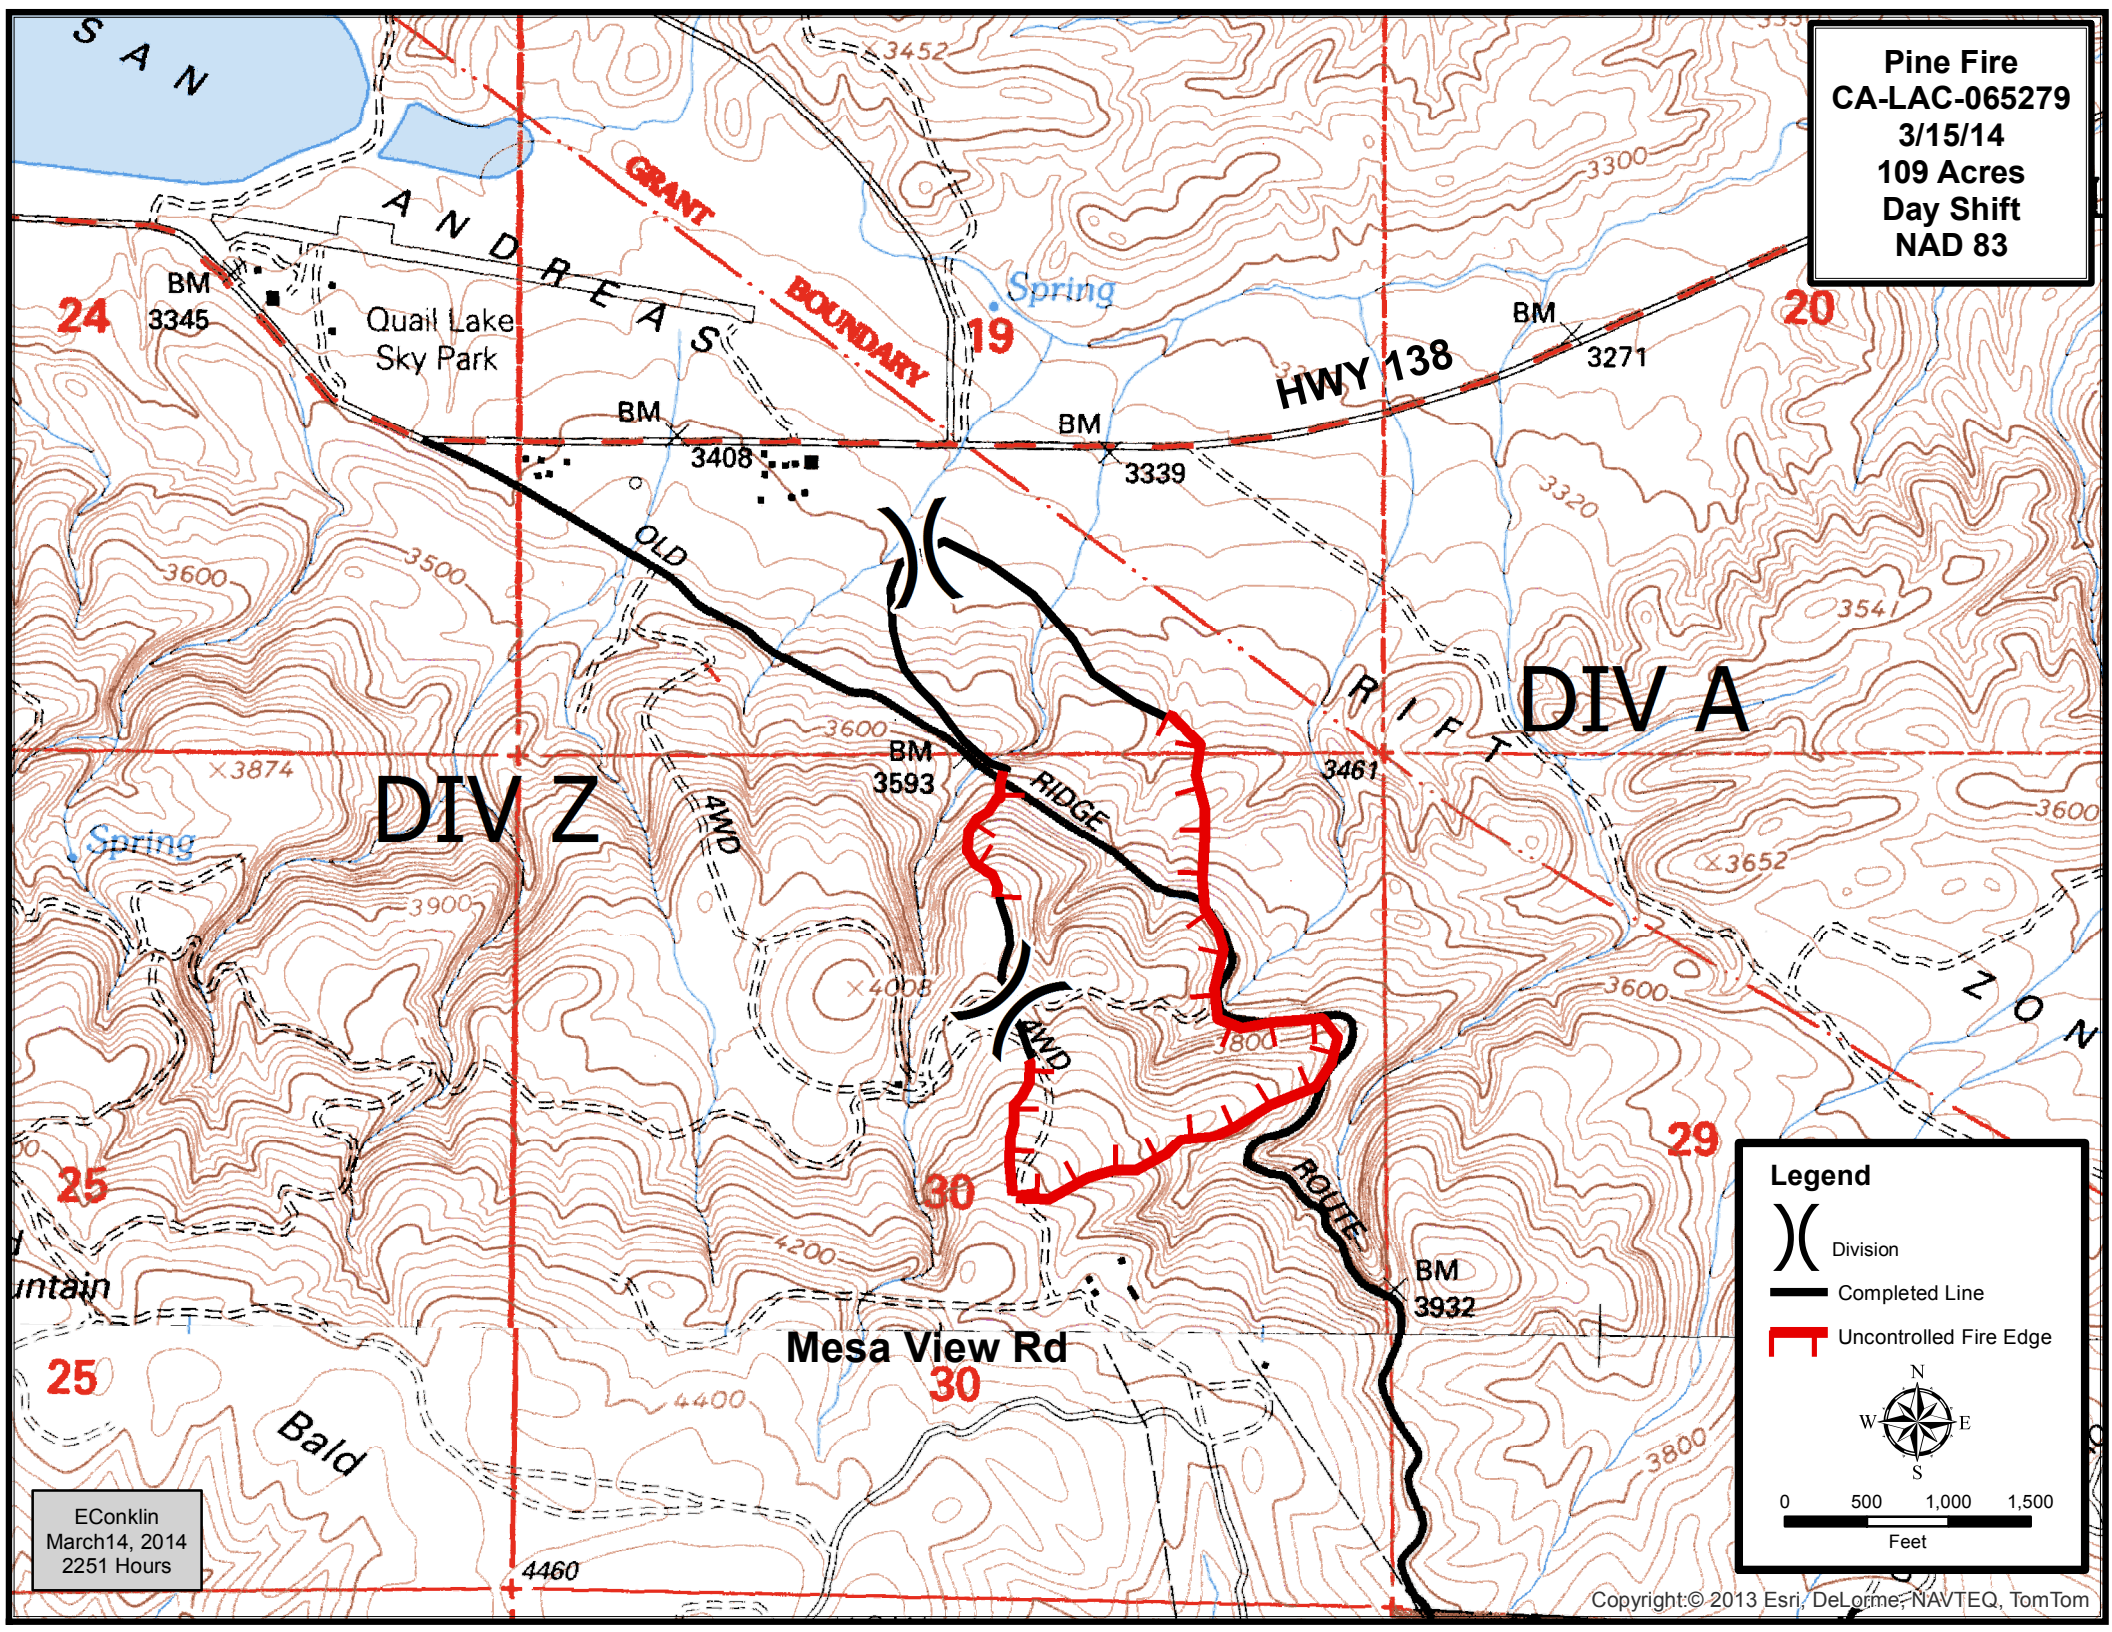

Pine Fire
CA-LAC-065279
3/15/14
109 Acres
Day Shift
NAD 83

Legend

- () Division
- Completed Line
- Uncontrolled Fire Edge

0 500 1,000 1,500
Feet

EConklin
March 14, 2014
2251 Hours