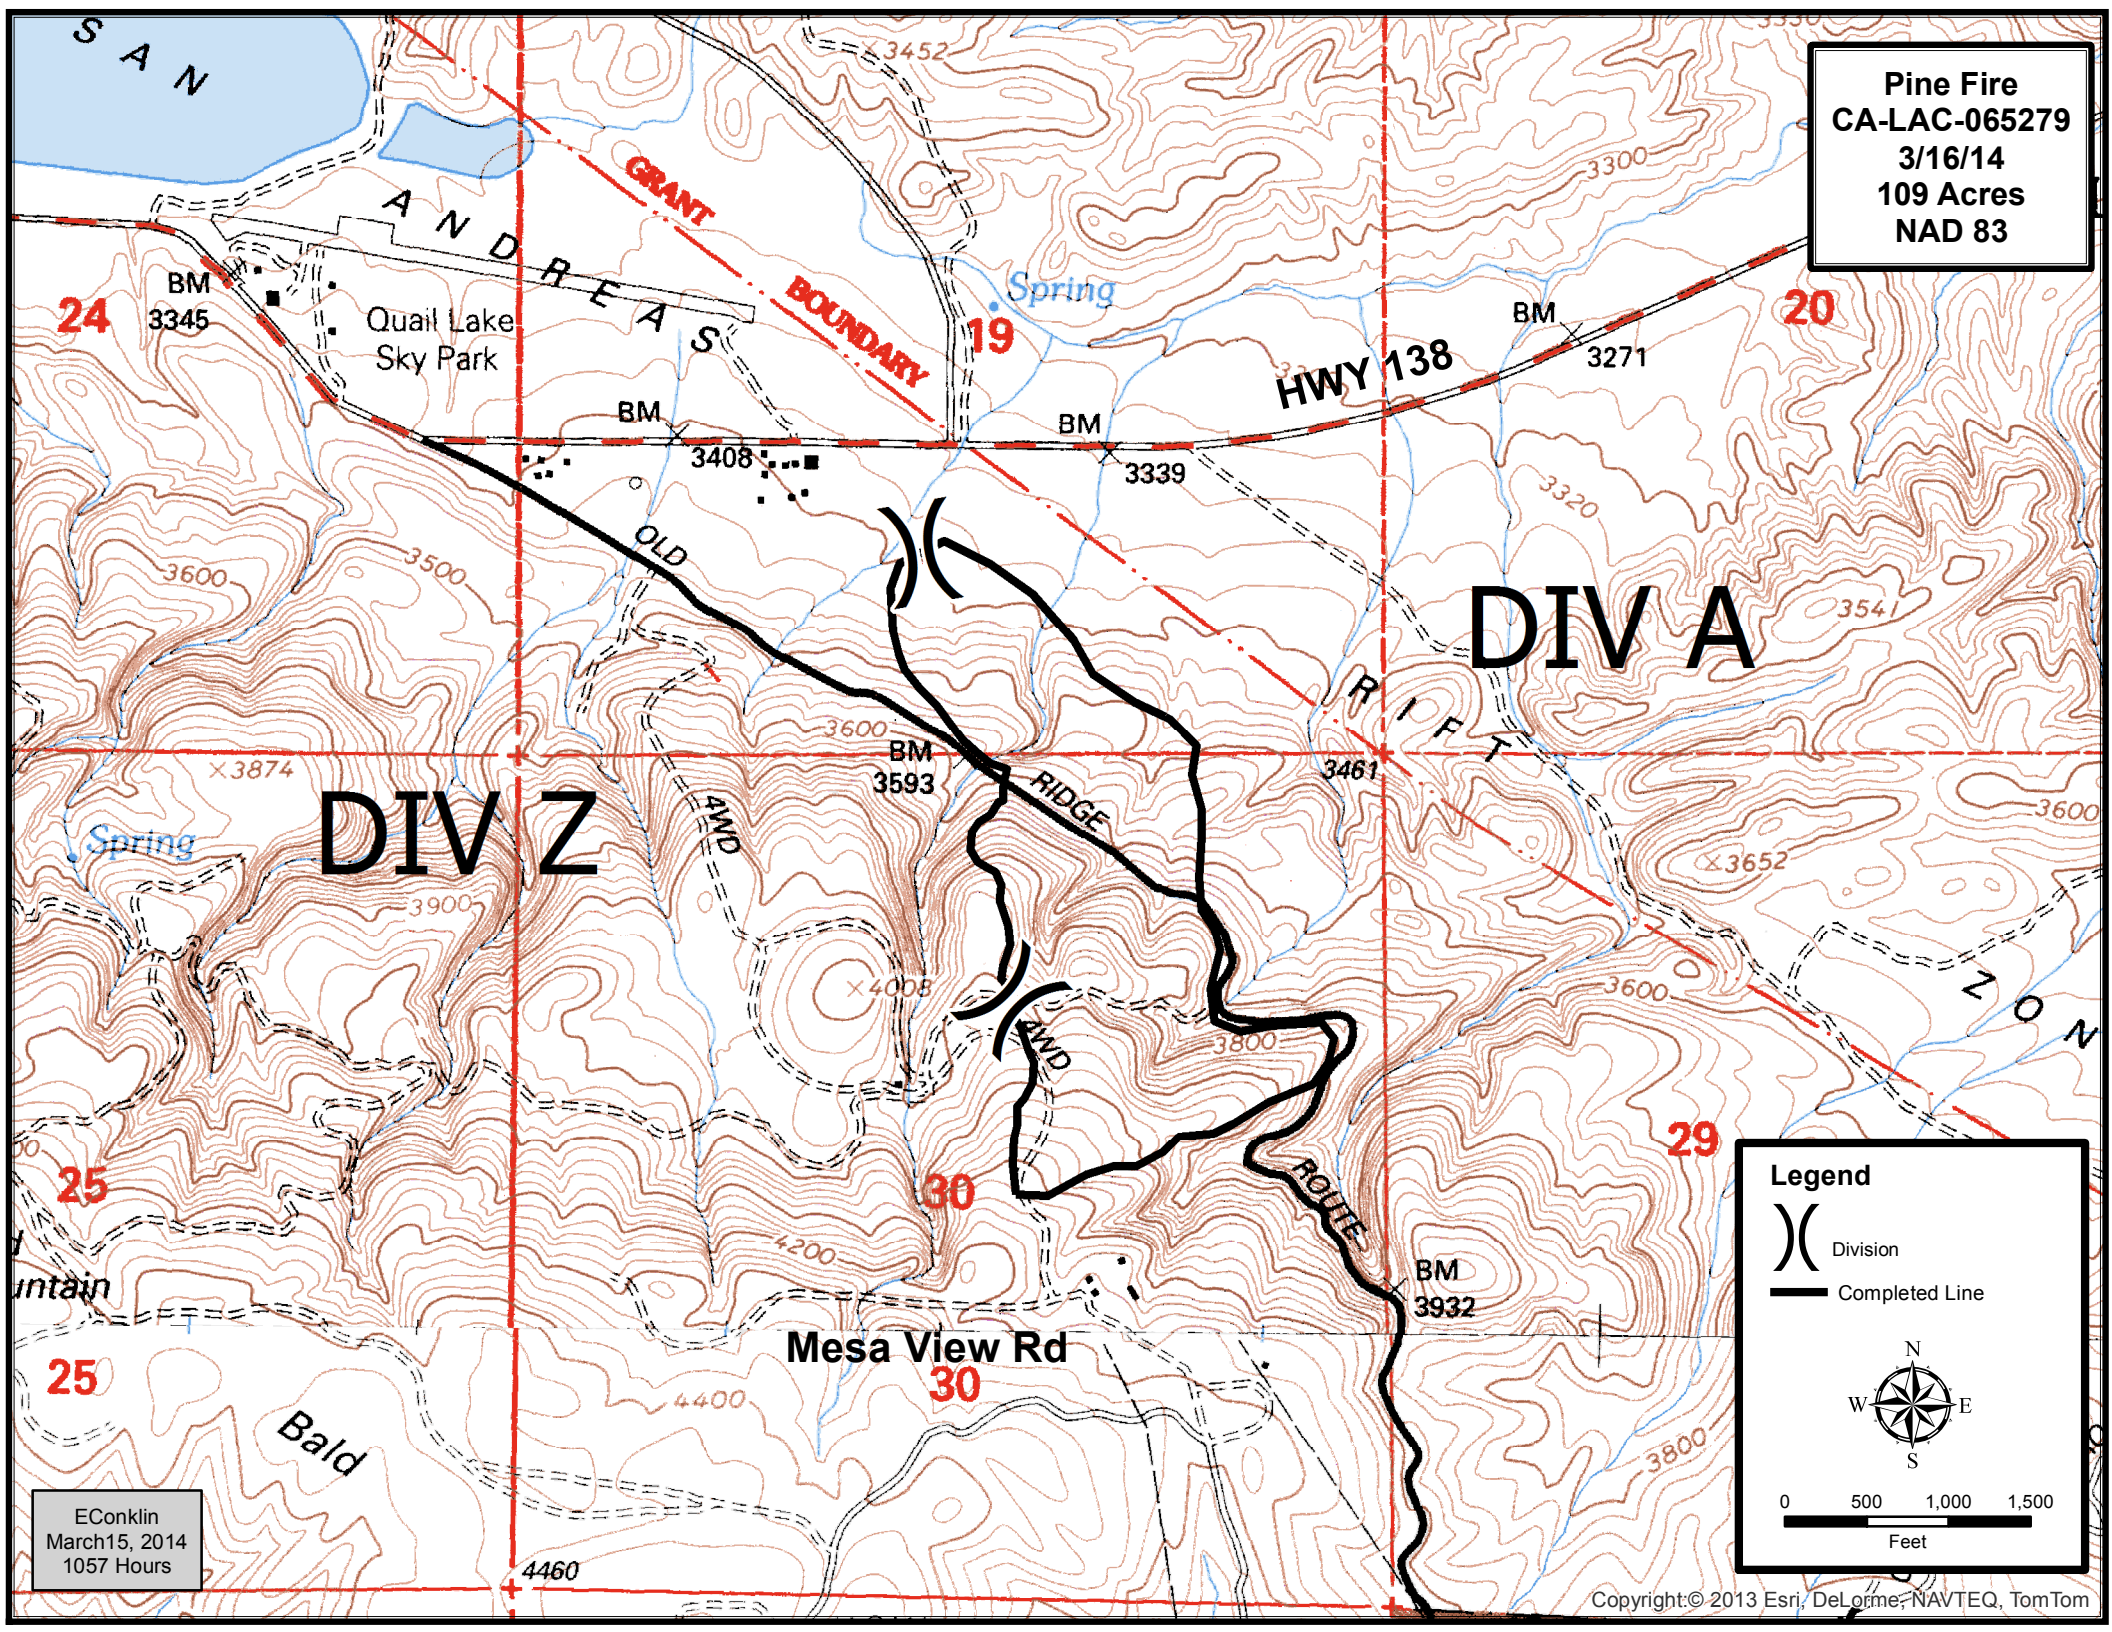

Pine Fire
CA-LAC-065279
3/16/14
109 Acres
NAD 83

EConklin
March 15, 2014
1057 Hours

Legend

- () Division
- Completed Line

0 500 1,000 1,500
Feet