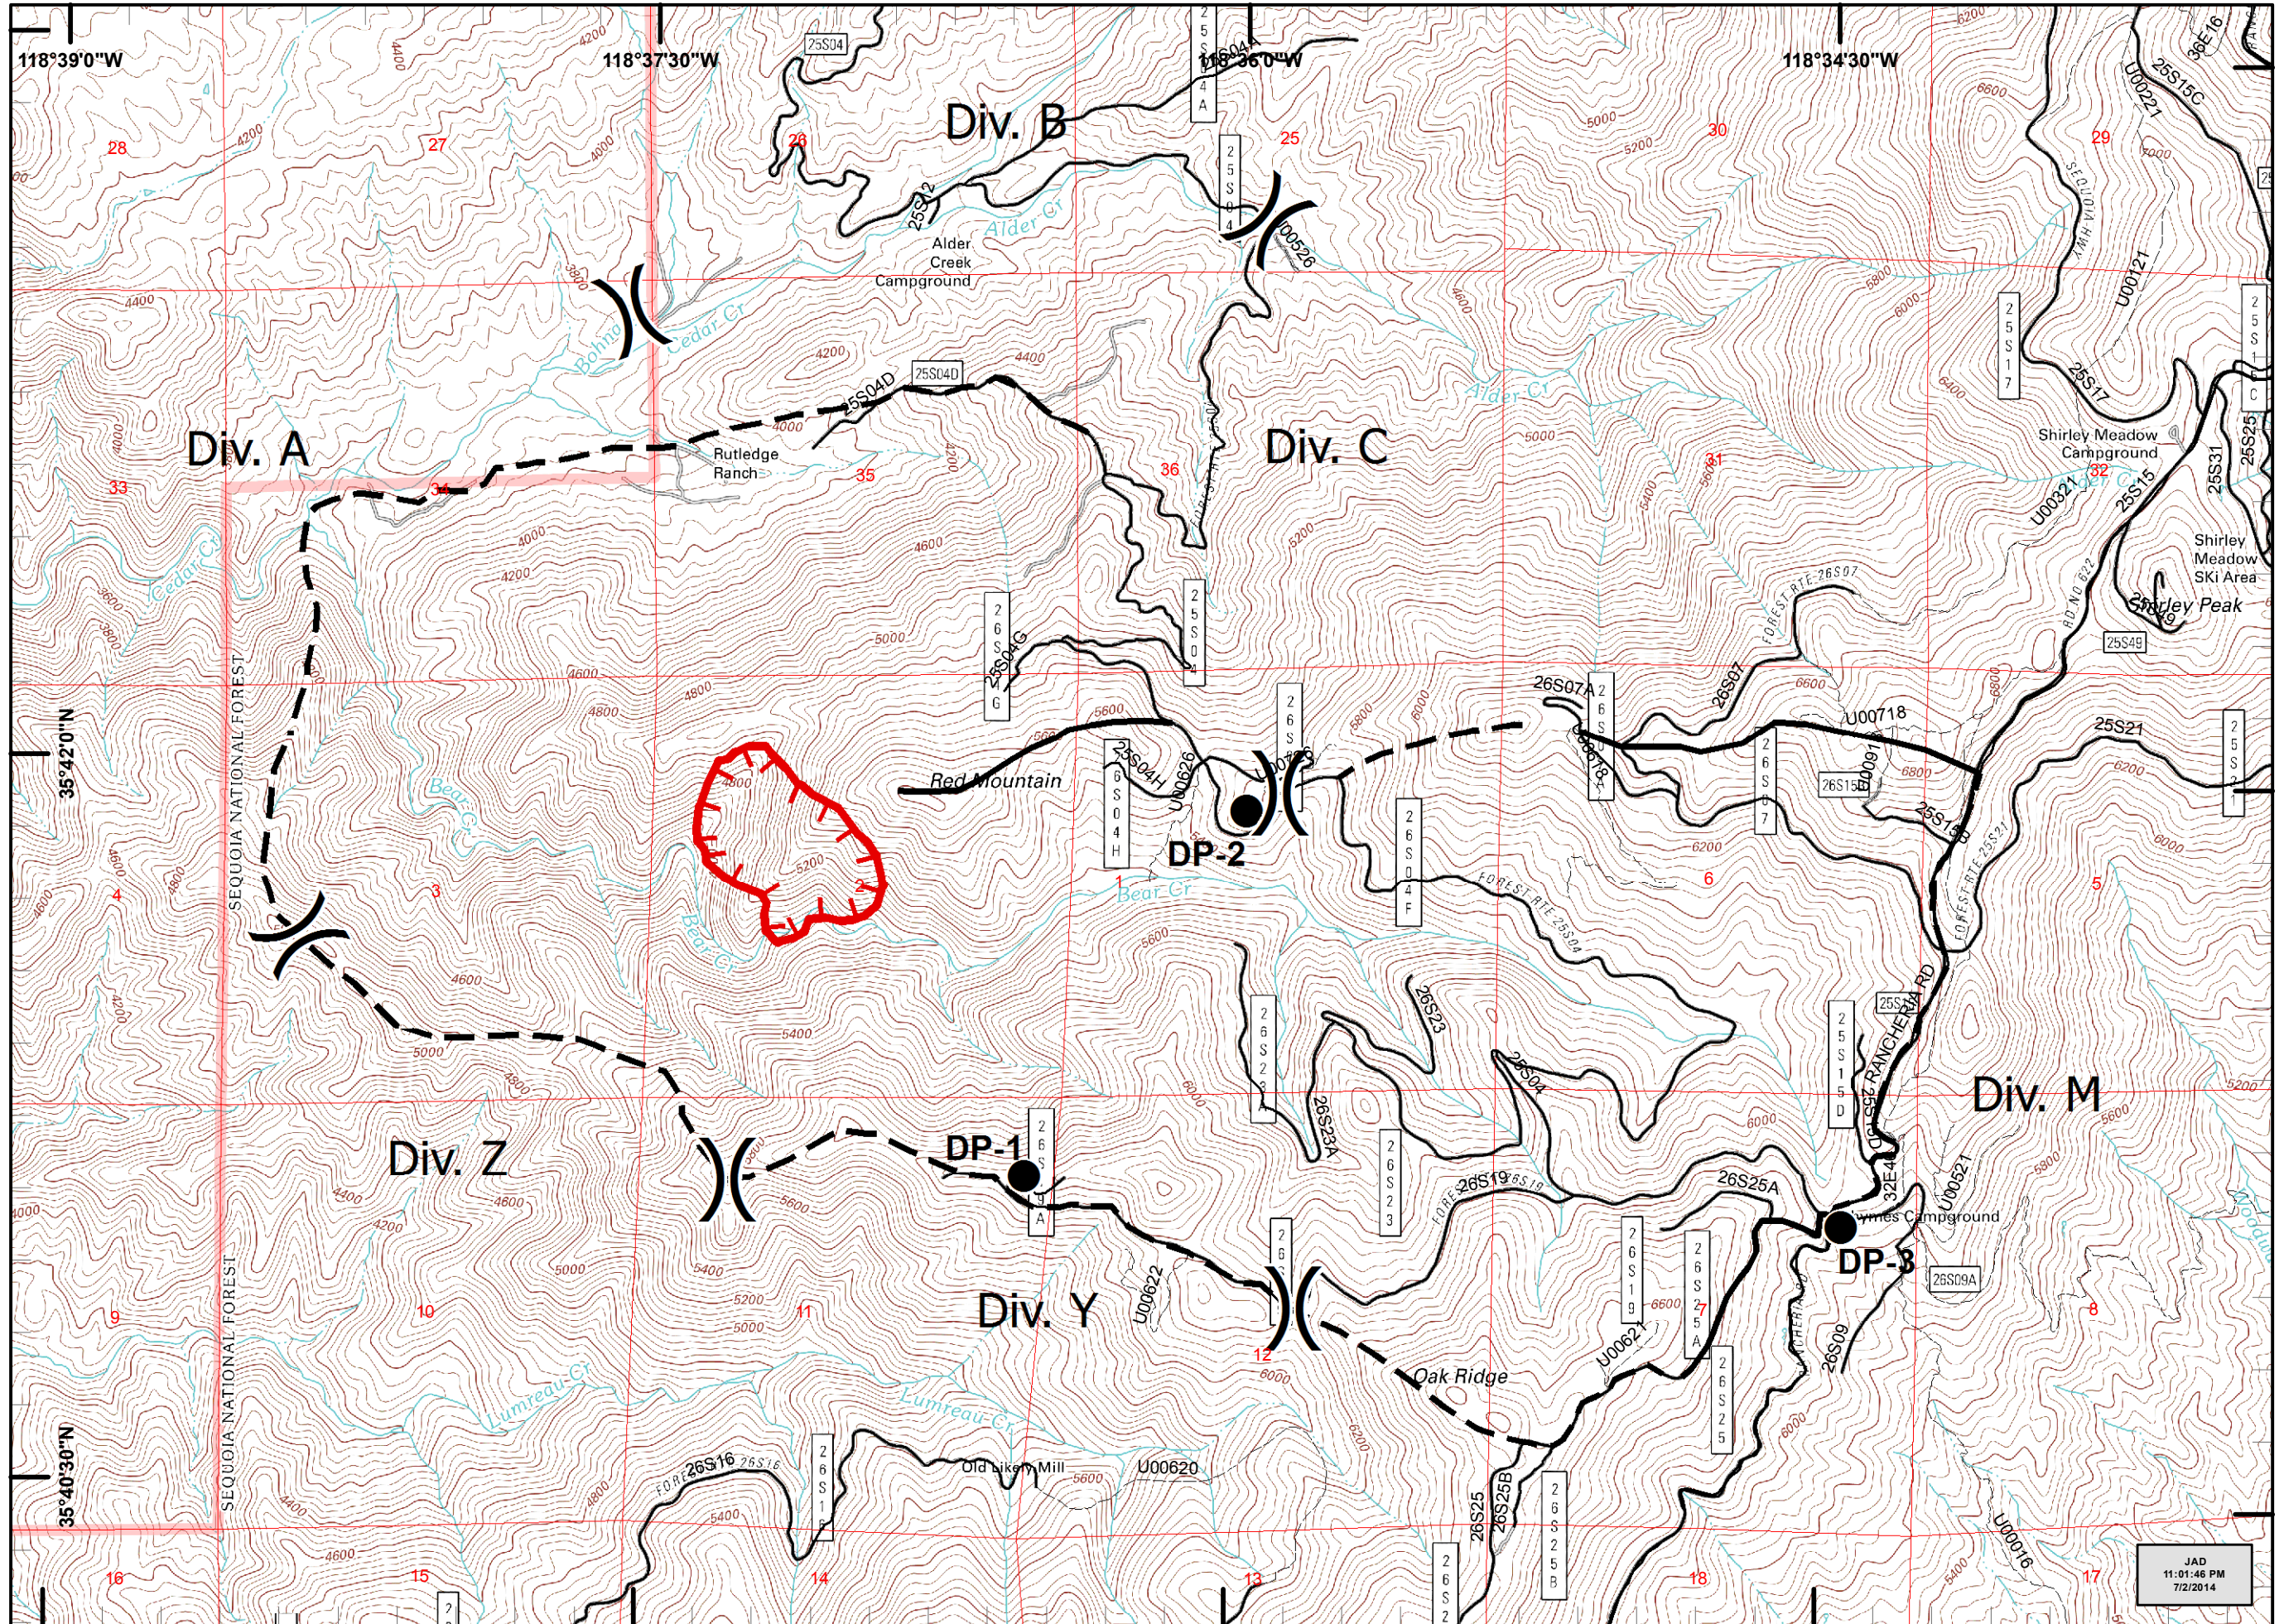

Ranch Incident
 CA-SQF-002142
 NAD83 Datum
 July 3, 2014
 Day Shift
 73 Acres

Legend

-  Division
-  Drop Point
-  Uncontrolled Fire Edge
-  Completed Line
-  Planned Fire Line

1:24,000

JAD
 11:01:46 PM
 7/2/2014