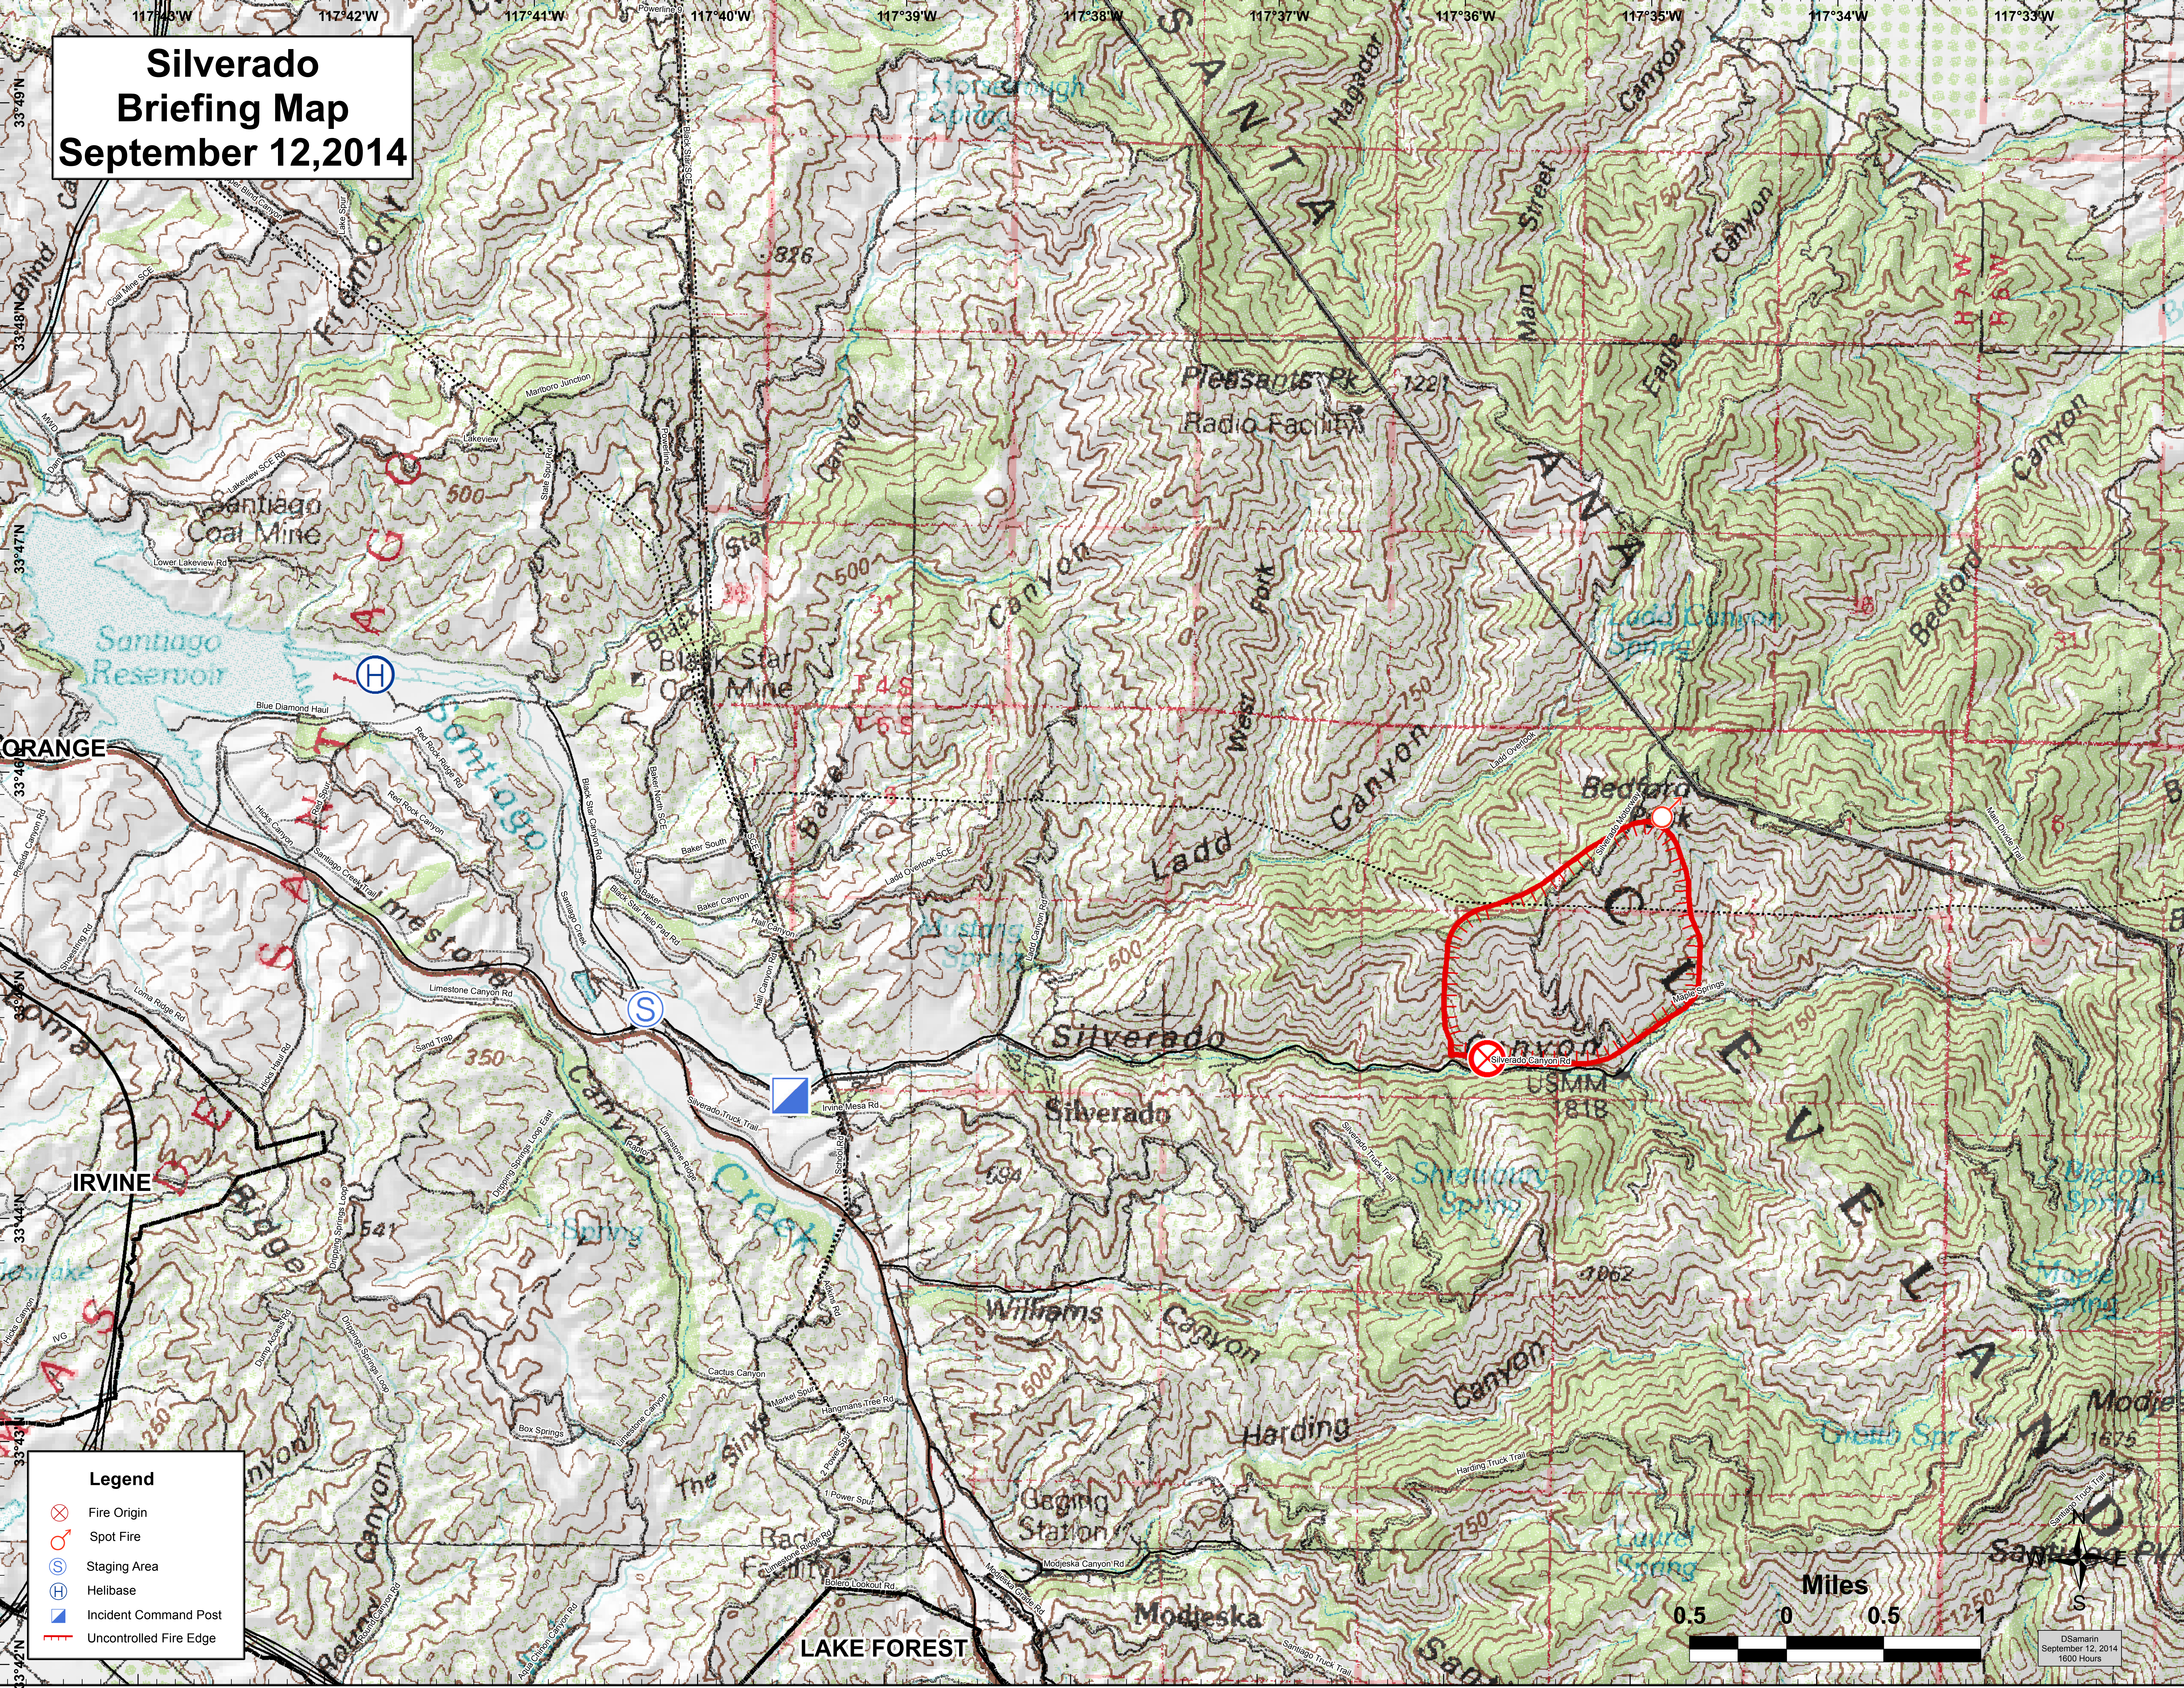

# Silverado Briefing Map

## September 12, 2014

**Legend**

- Fire Origin
- Spot Fire
- Staging Area
- Helibase
- Incident Command Post
- Uncontrolled Fire Edge