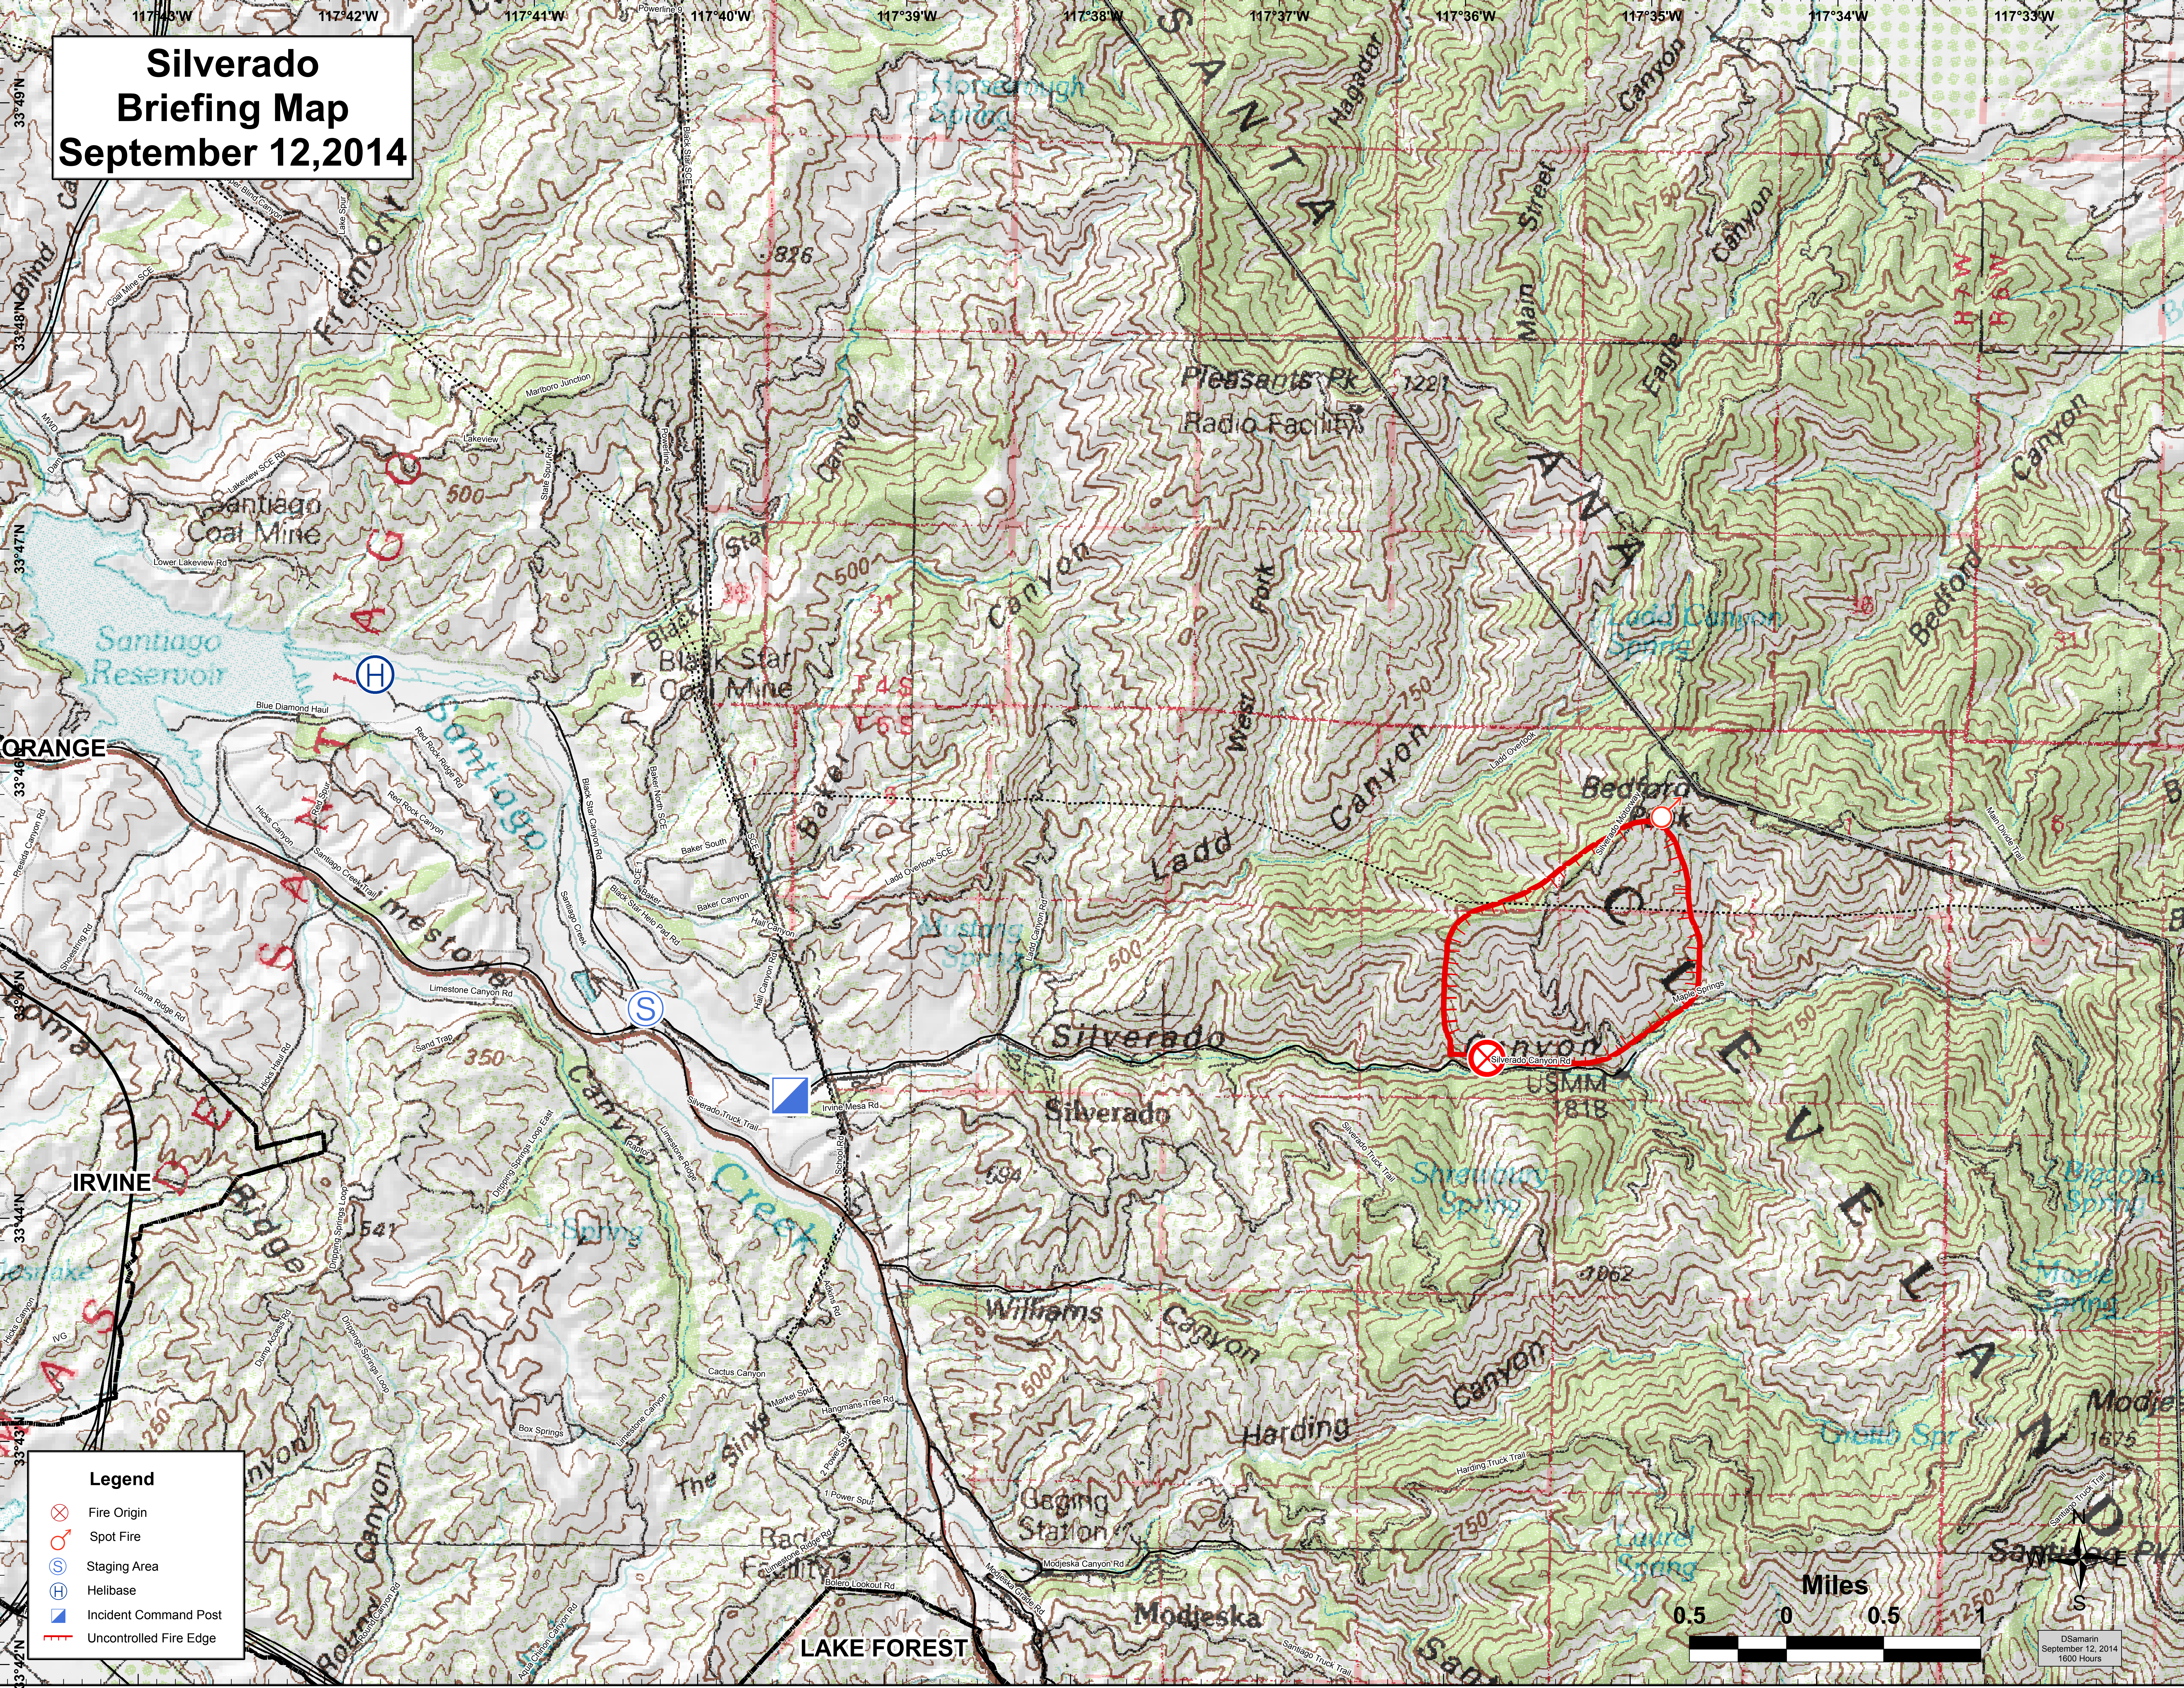

# Silverado Briefing Map

## September 12, 2014

**Legend**

- Fire Origin
- Spot Fire
- Staging Area
- Helibase
- Incident Command Post
- Uncontrolled Fire Edge