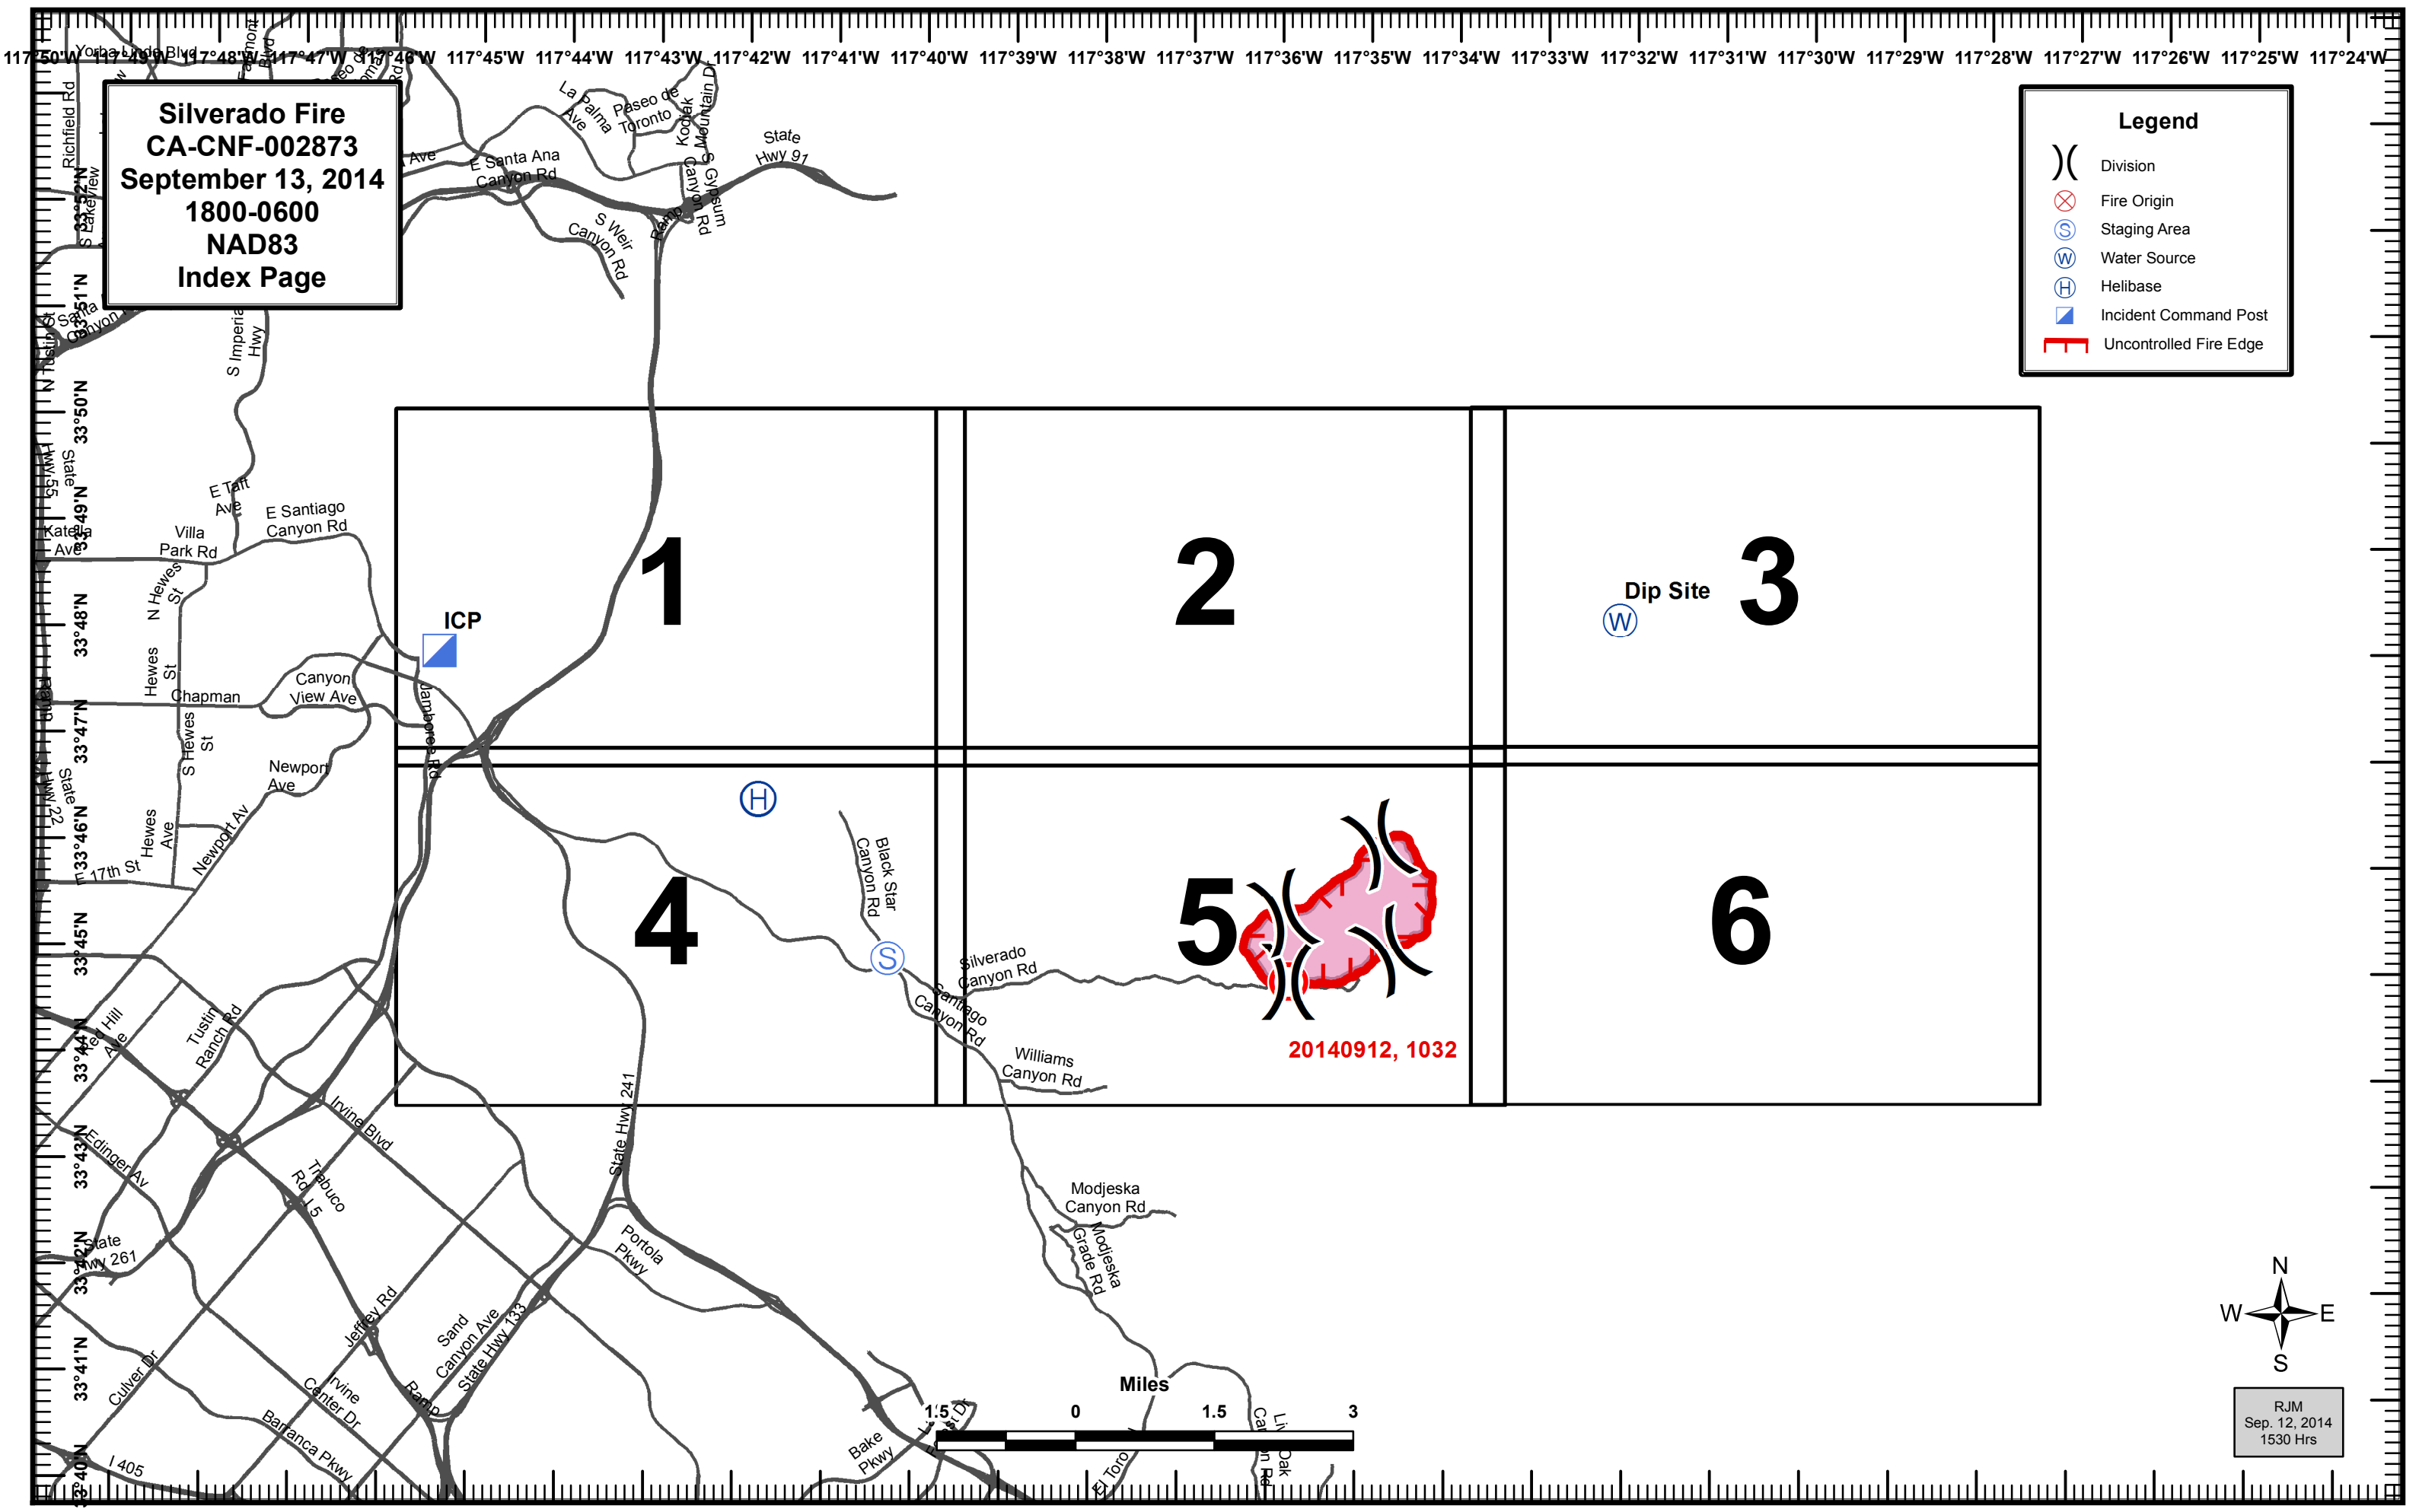

Silverado Fire
CA-CNF-002873
September 13, 2014
1800-0600
NAD83
Index Page

Legend

- () Division
- ⊗ Fire Origin
- ⊙ Staging Area
- ⊙ Water Source
- ⊙ Helibase
- ▣ Incident Command Post
- ▬ Uncontrolled Fire Edge

RJM
Sep. 12, 2014
1530 Hrs