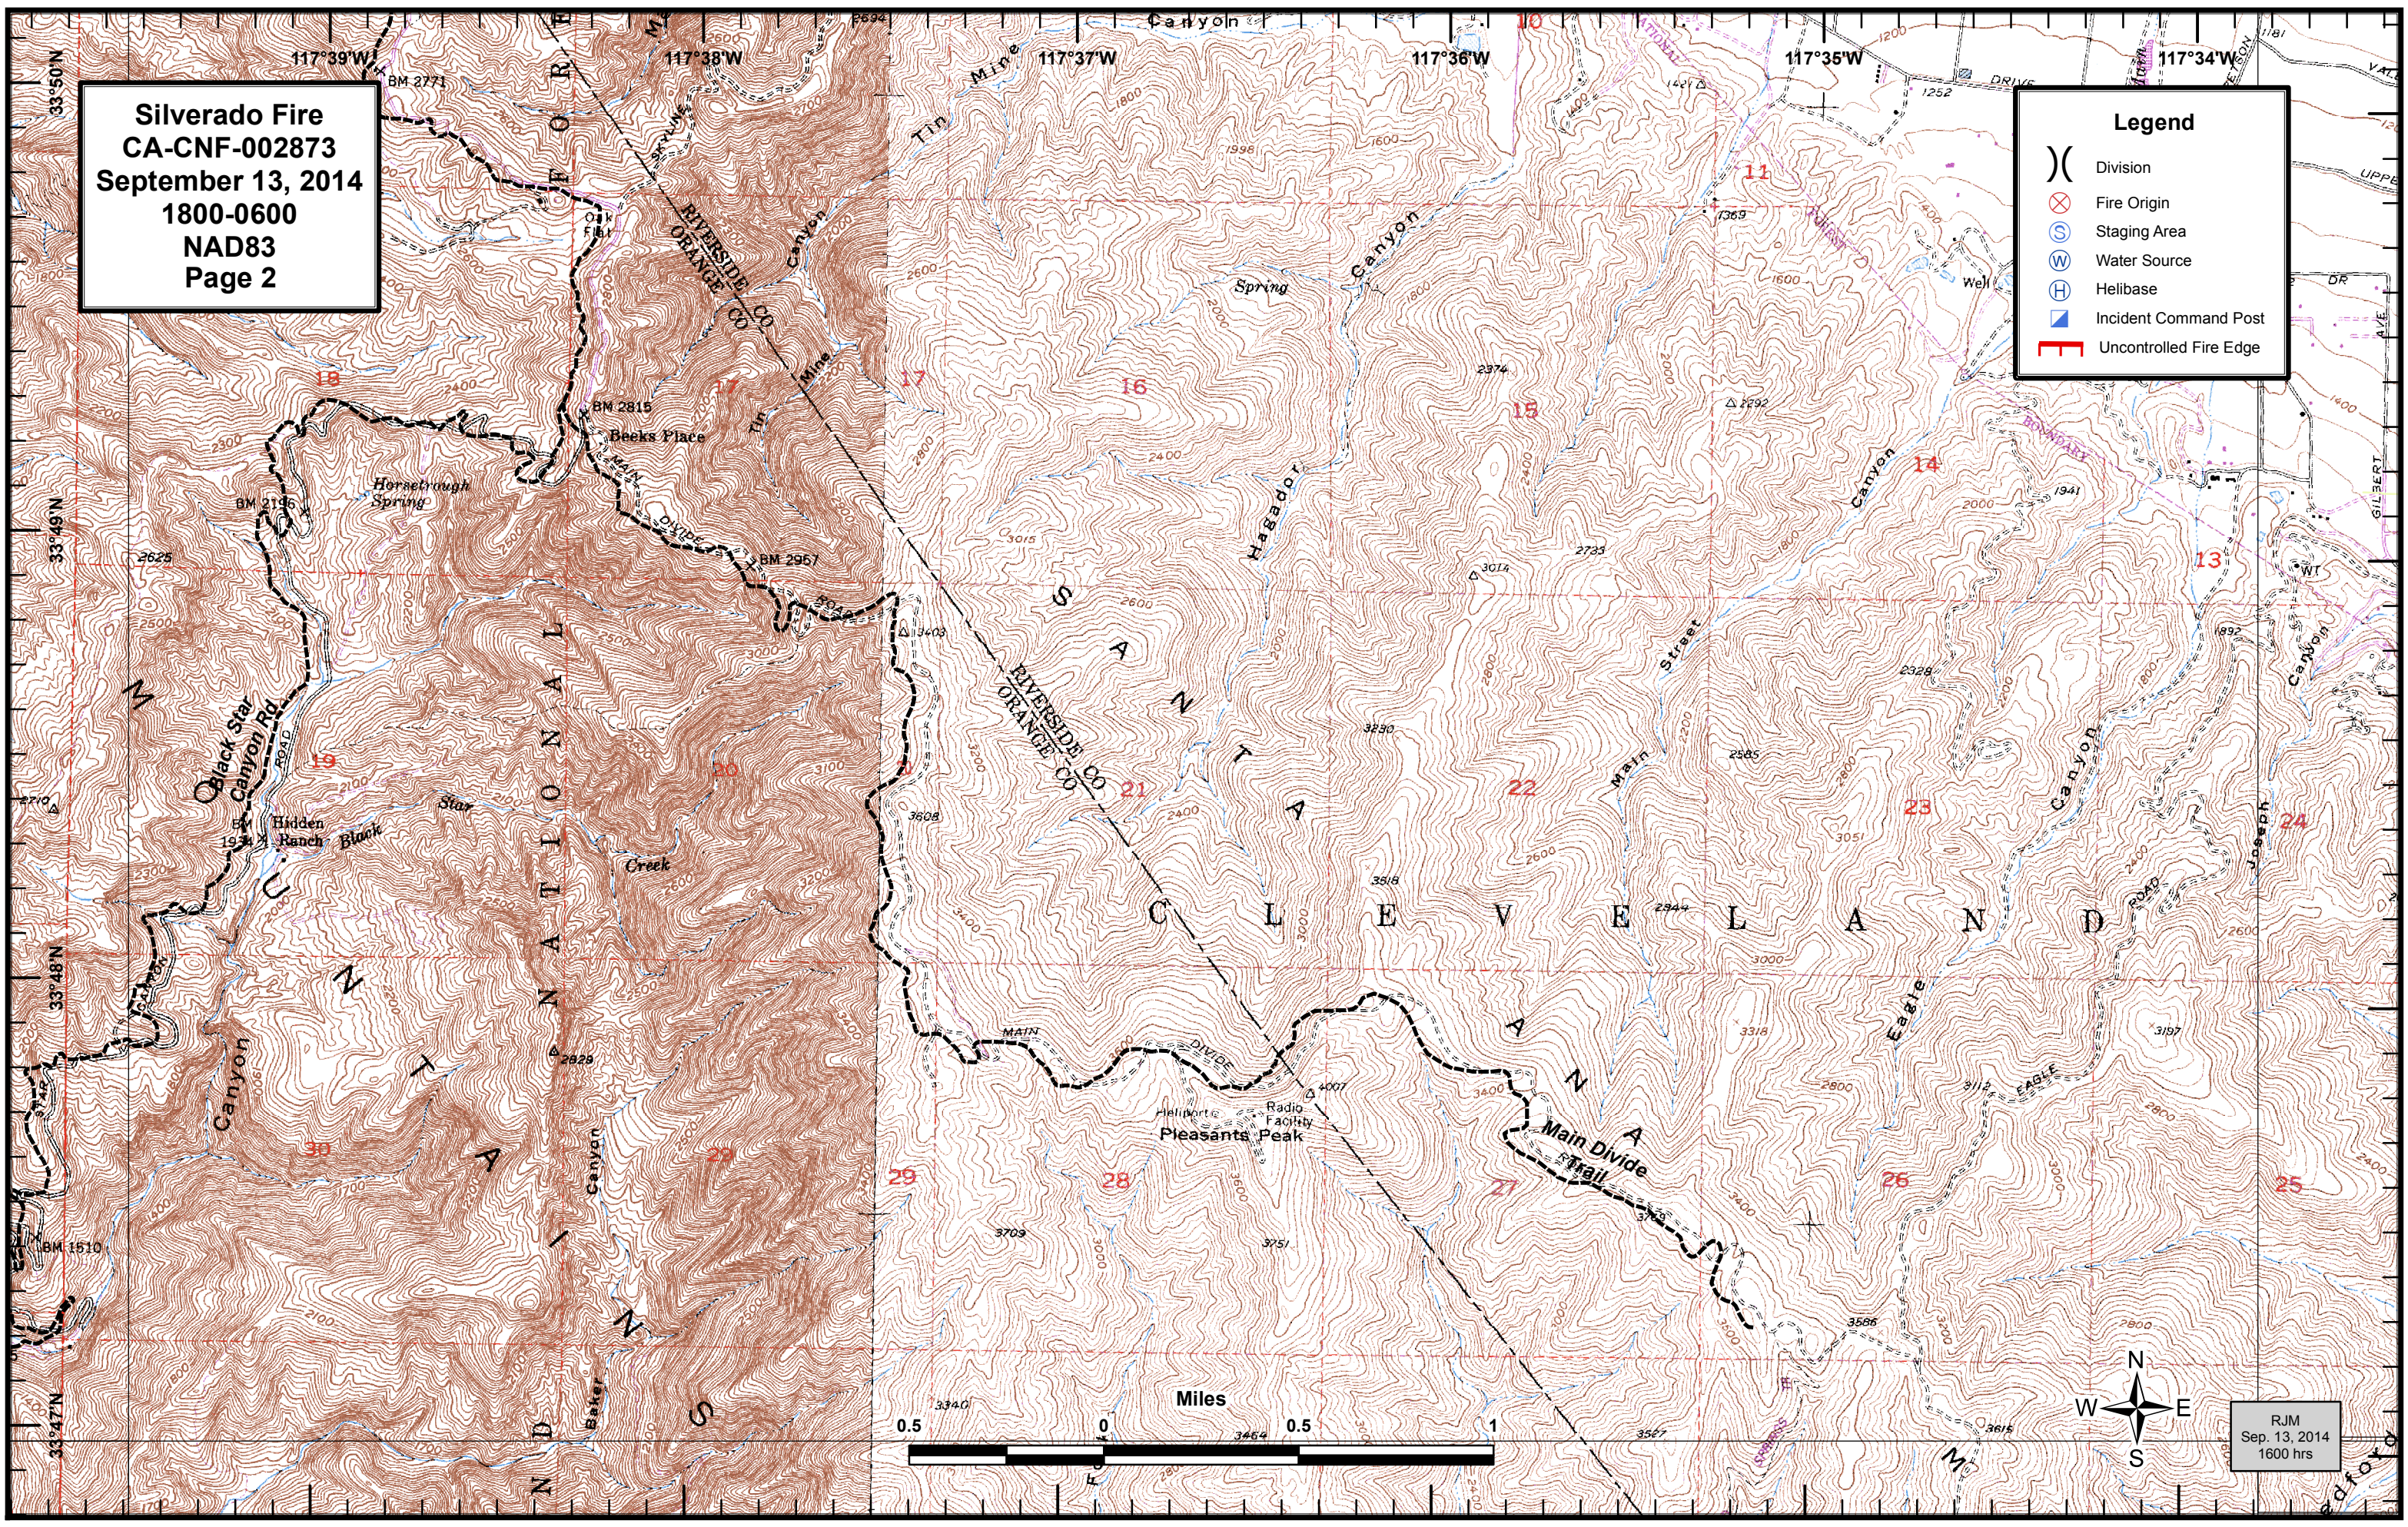

Silverado Fire
CA-CNF-002873
September 13, 2014
1800-0600
NAD83
Page 1

Legend

- () Division
- ⊗ Fire Origin
- ⊙ Staging Area
- ⊙ Water Source
- ⊙ Helibase
- ▣ Incident Command Post
- ▬ Uncontrolled Fire Edge

RJM
Sep. 13, 2014
1600 hrs

Silverado Fire
CA-CNF-002873
September 13, 2014
1800-0600
NAD83
Page 2

Legend

- () Division
- ⊗ Fire Origin
- ⊙ Staging Area
- ⊙ Water Source
- ⊙ Helibase
- ▣ Incident Command Post
- ▬ Uncontrolled Fire Edge