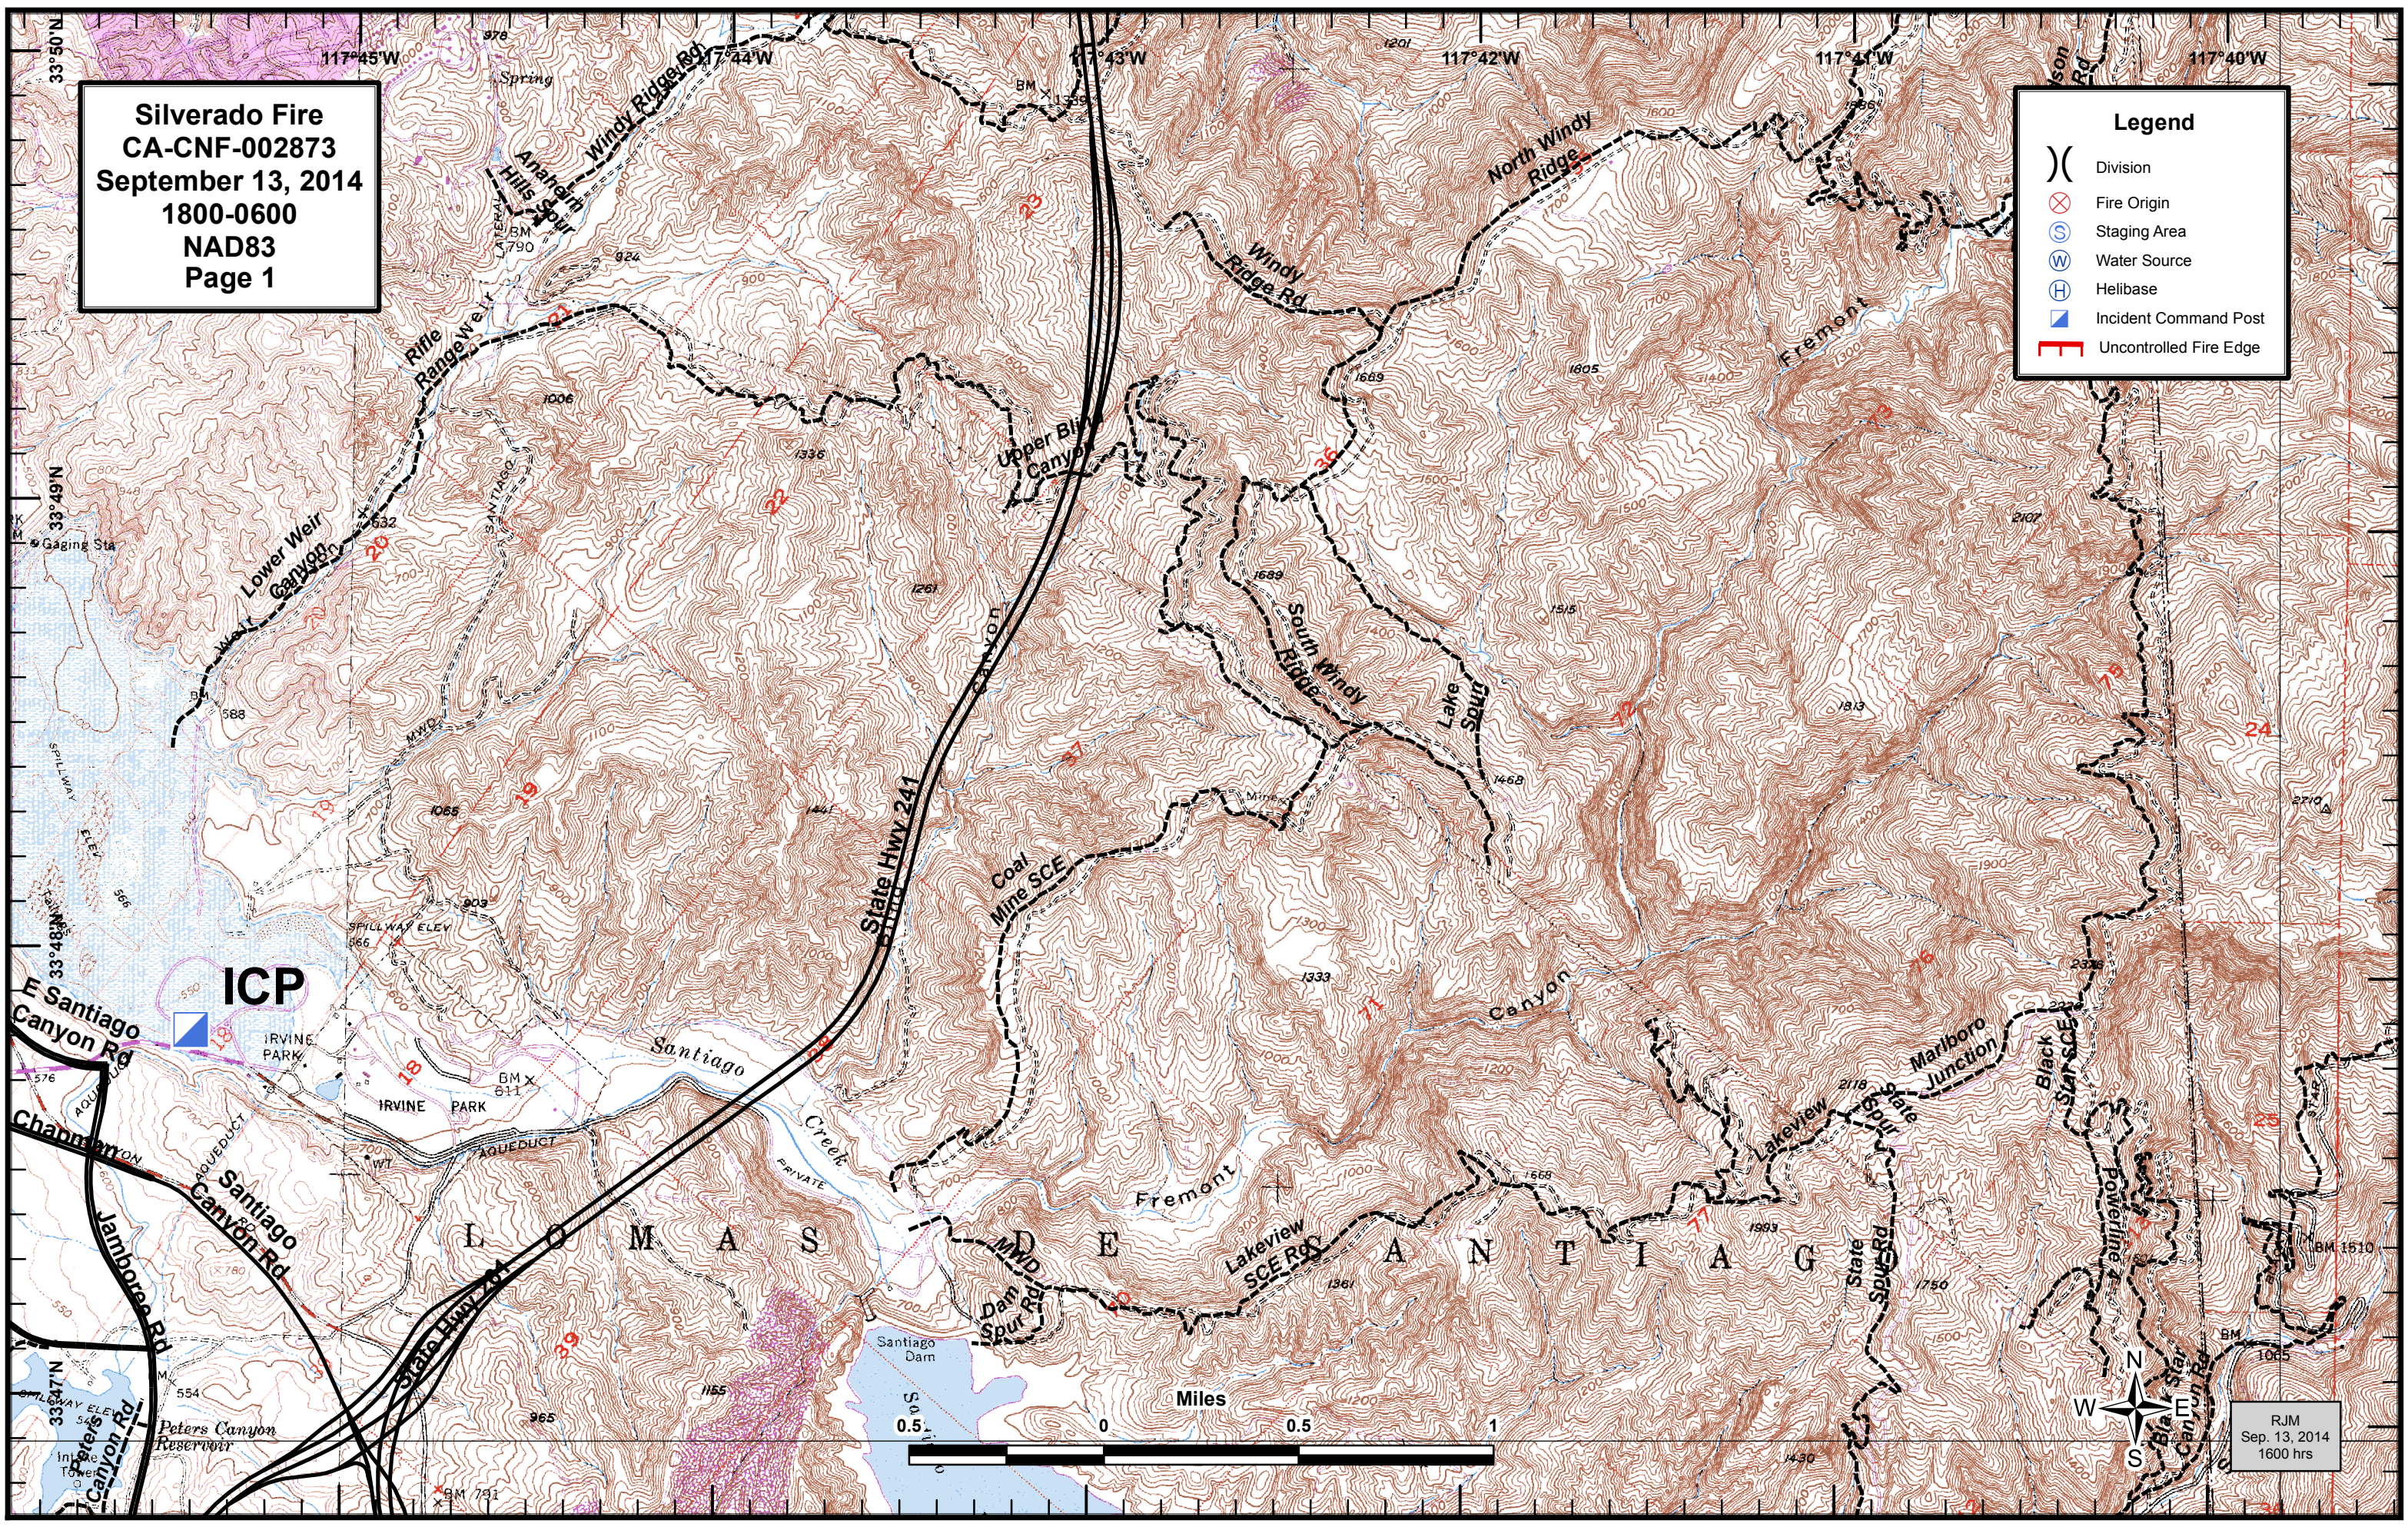

Silverado Fire
CA-CNF-002873
September 13, 2014
1800-0600
NAD83
Page 1

Legend

- () Division
- ⊗ Fire Origin
- ⊙ Staging Area
- ⊙ Water Source
- ⊙ Helibase
- ▣ Incident Command Post
- ▬ Uncontrolled Fire Edge

RJM
Sep. 13, 2014
1600 hrs

Silverado Fire
CA-CNF-002873
September 13, 2014
1800-0600
NAD83
Page 2

Legend

- () Division
- ⊗ Fire Origin
- ⊙ Staging Area
- ⊙ Water Source
- ⊙ Helibase
- ▣ Incident Command Post
- ▬ Uncontrolled Fire Edge