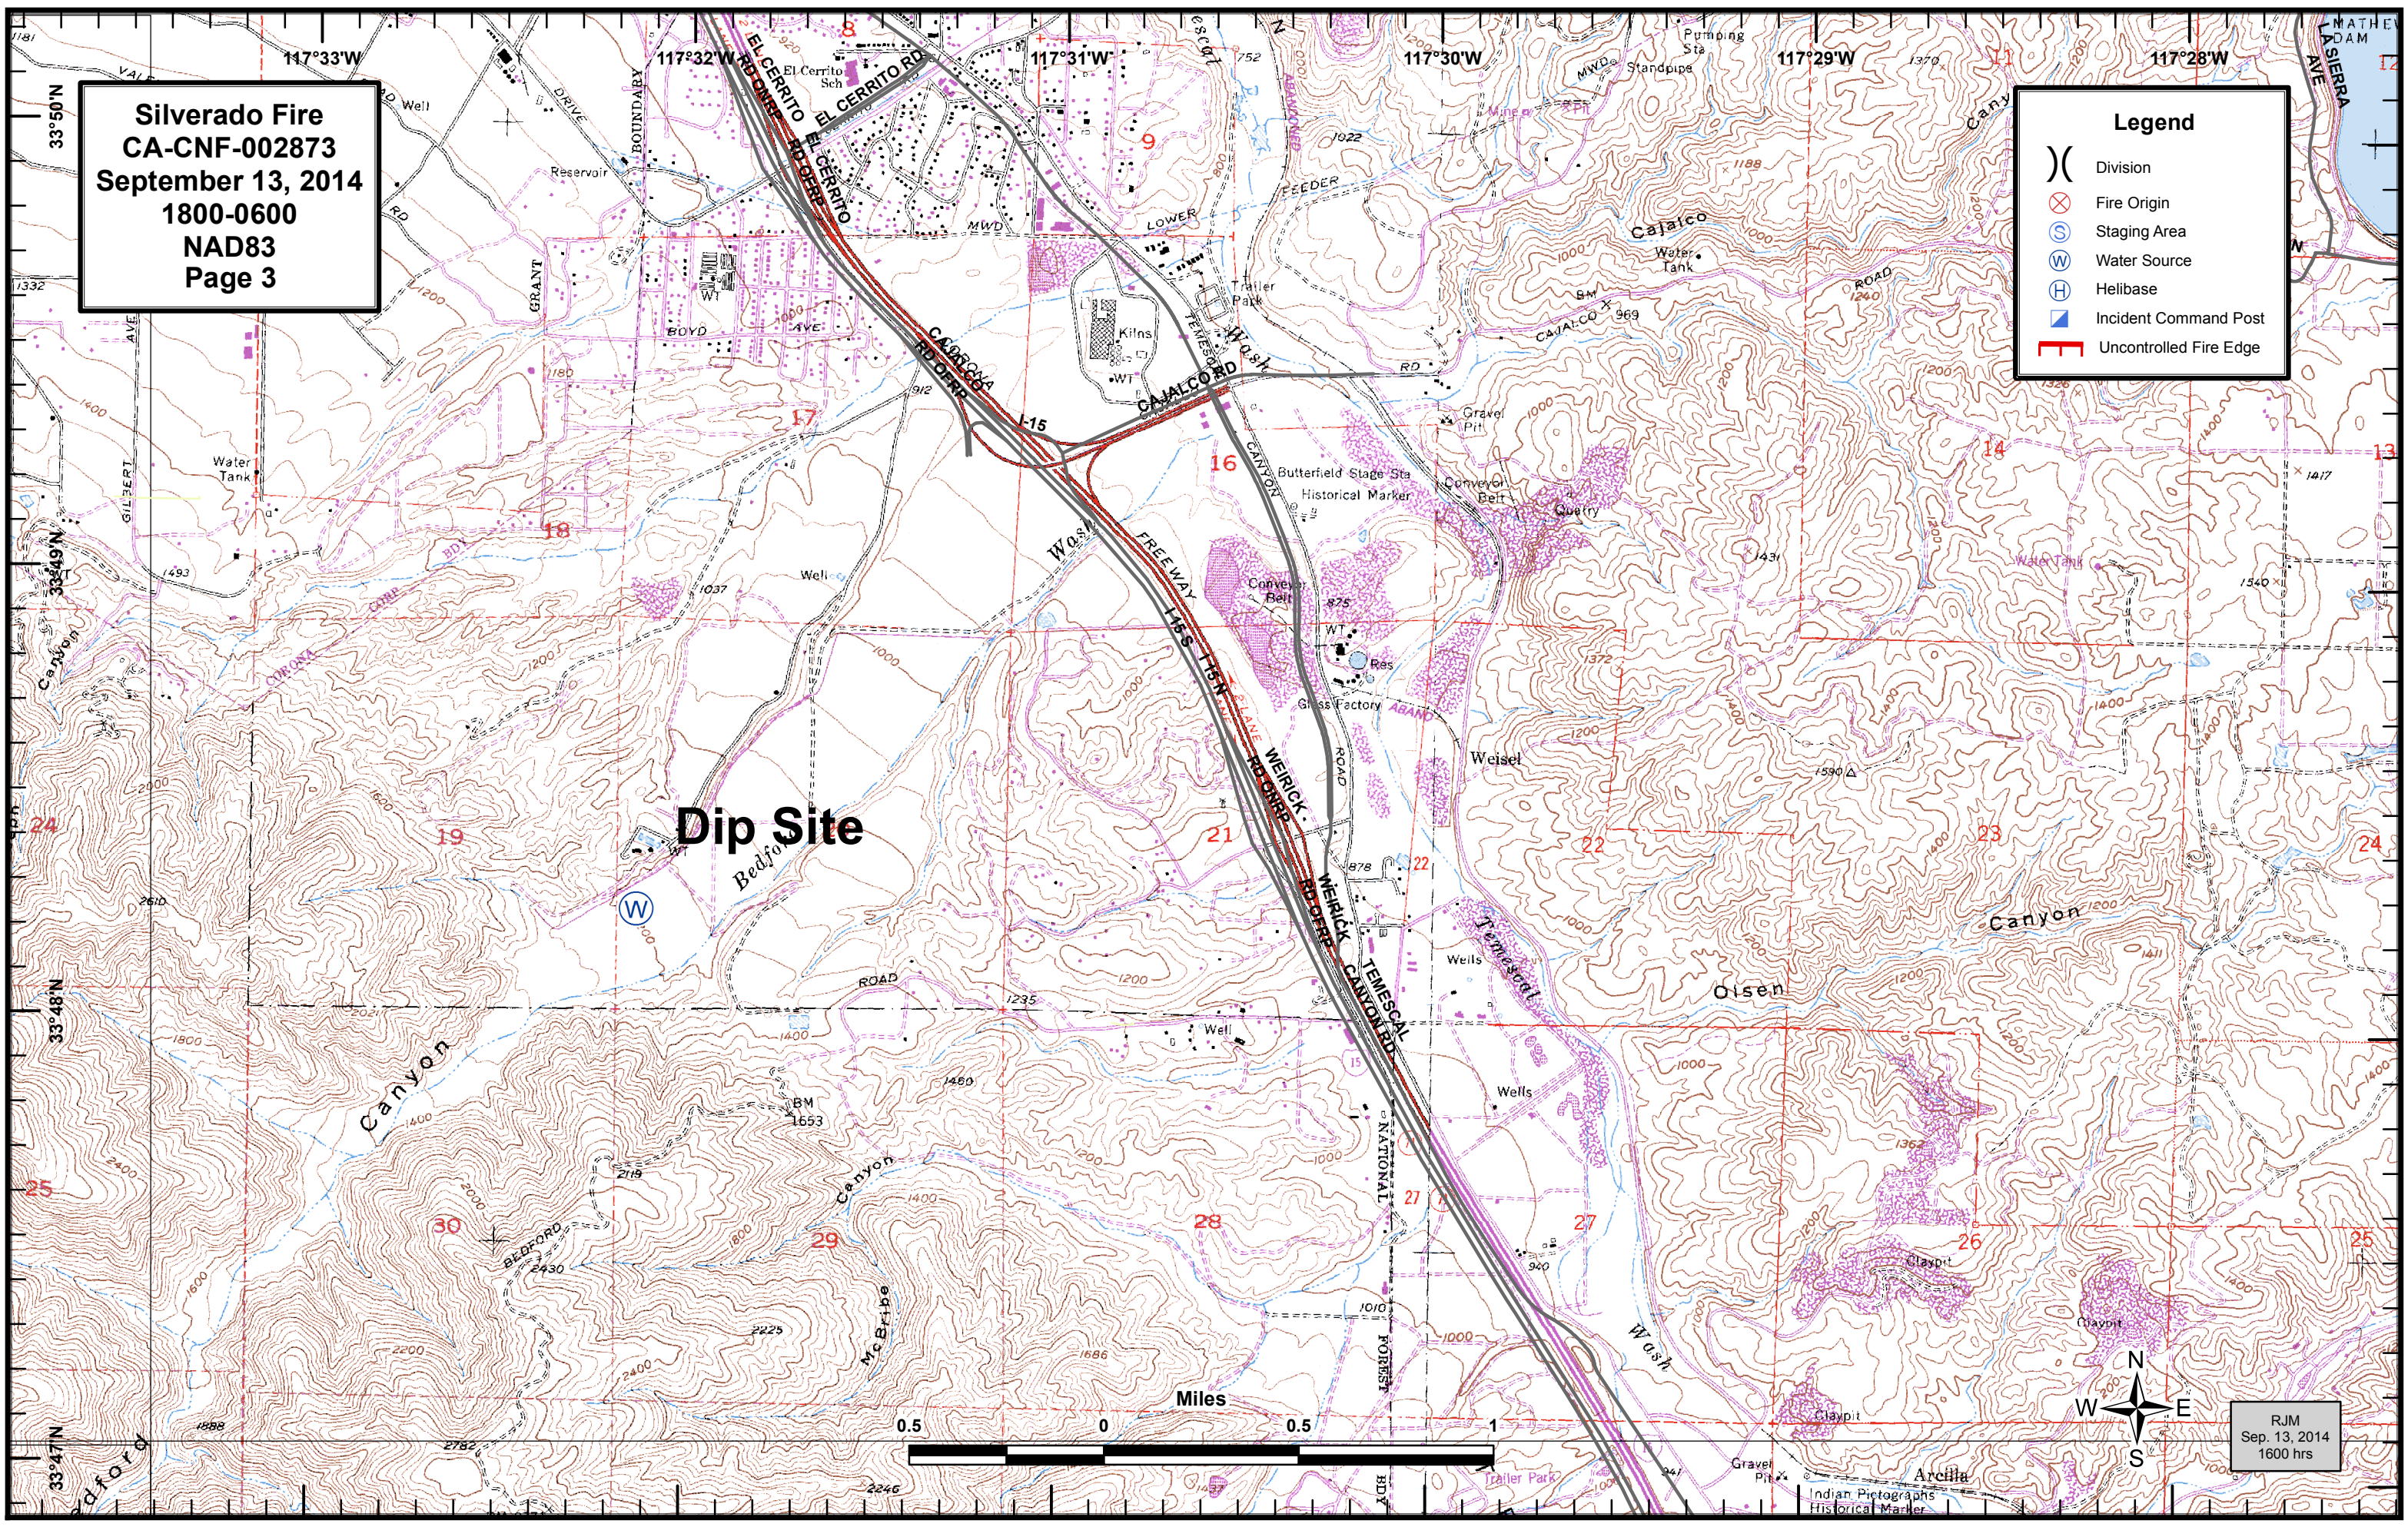

Silverado Fire
CA-CNF-002873
September 13, 2014
1800-0600
NAD83
Page 1

Legend

- () Division
- ⊗ Fire Origin
- ⊙ Staging Area
- ⊙ Water Source
- ⊙ Helibase
- ▣ Incident Command Post
- ▬ Uncontrolled Fire Edge

RJM
Sep. 13, 2014
1600 hrs

Silverado Fire
CA-CNF-002873
September 13, 2014
1800-0600
NAD83
Page 2

Legend

- () Division
- ⊗ Fire Origin
- ⊙ Staging Area
- ⊙ Water Source
- ⊙ Helibase
- ▣ Incident Command Post
- ▬ Uncontrolled Fire Edge

RJM
Sep. 13, 2014
1600 hrs

Silverado Fire
CA-CNF-002873
September 13, 2014
1800-0600
NAD83
Page 3

Legend

- () Division
- ⊗ Fire Origin
- ⊙ Staging Area
- ⊙ Water Source
- ⊙ Helibase
- ⊙ Incident Command Post
- ▬ Uncontrolled Fire Edge