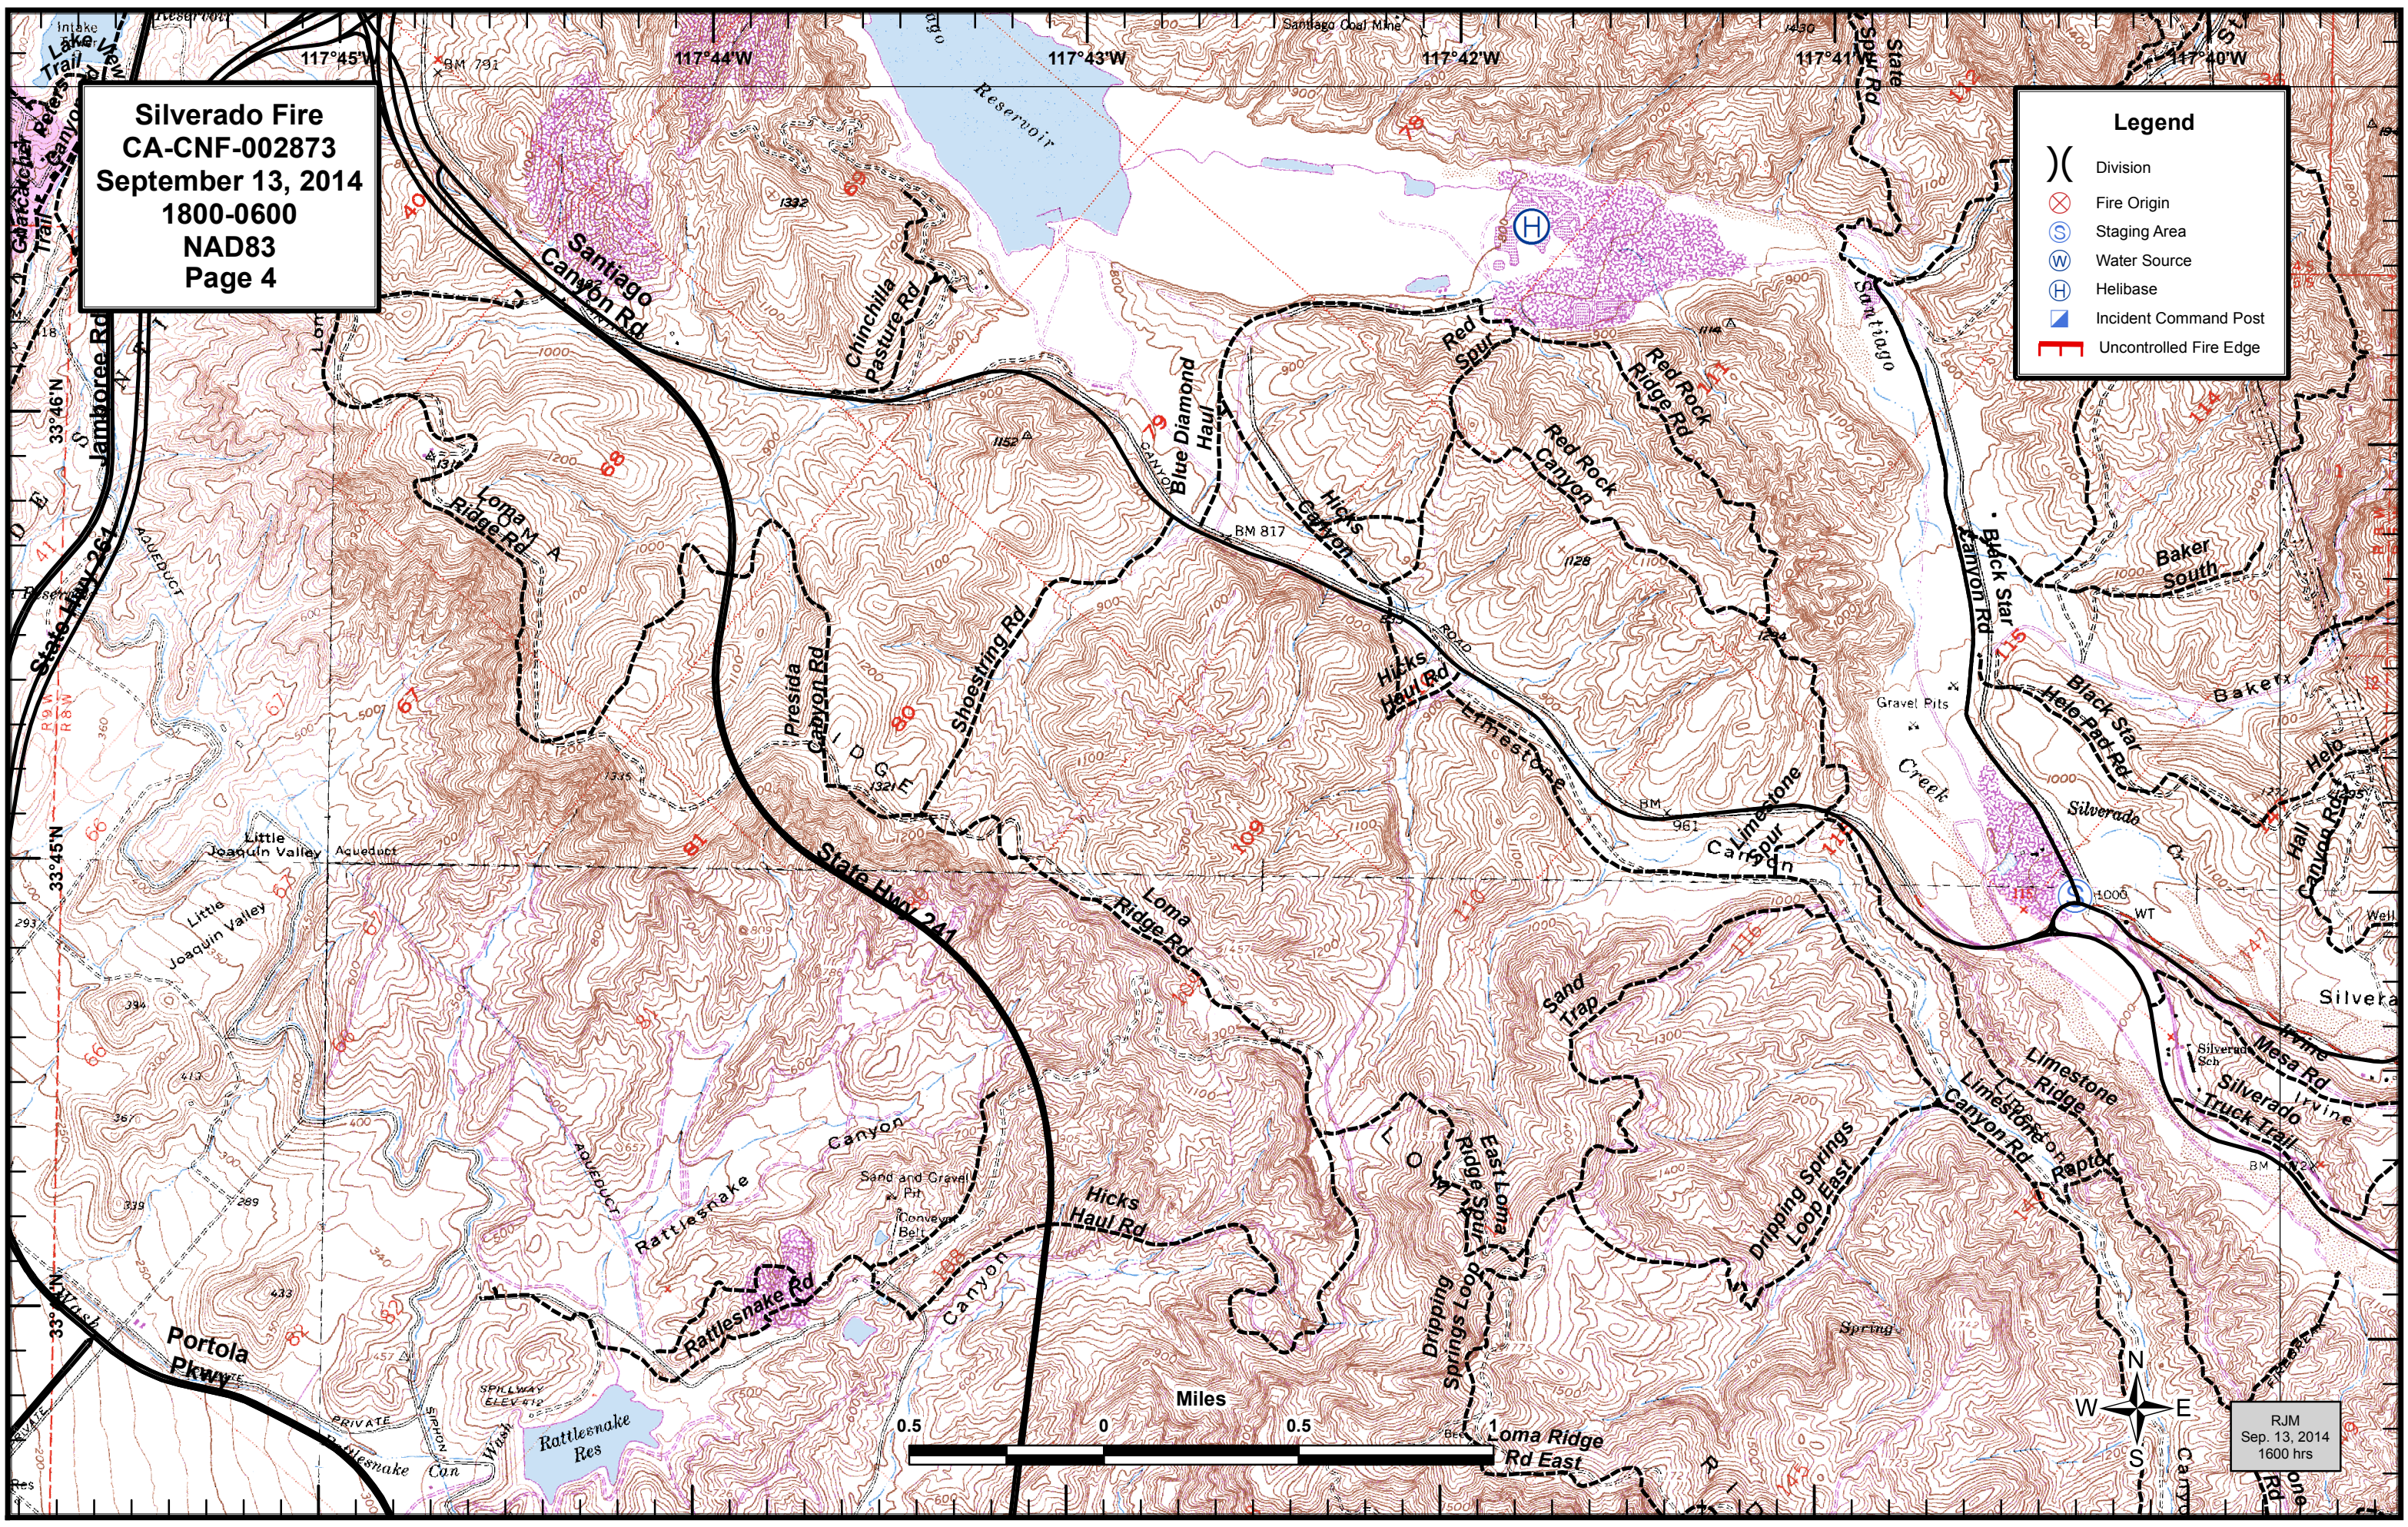

RJM
Sep. 13, 2014
1600 hrs

Silverado Fire
CA-CNF-002873
September 13, 2014
1800-0600
NAD83
Page 3

Legend

- () Division
- ⊗ Fire Origin
- ⊙ Staging Area
- ⊙ Water Source
- ⊙ Helibase
- ⊙ Incident Command Post
- ▬ Uncontrolled Fire Edge

RJM
Sep. 13, 2014
1600 hrs

Silverado Fire
CA-CNF-002873
September 13, 2014
1800-0600
NAD83
Page 4

Legend

- () Division
- ⊗ Fire Origin
- ⊙ Staging Area
- ⊙ Water Source
- ⊙ Helibase
- ⊙ Incident Command Post
- ▬ Uncontrolled Fire Edge