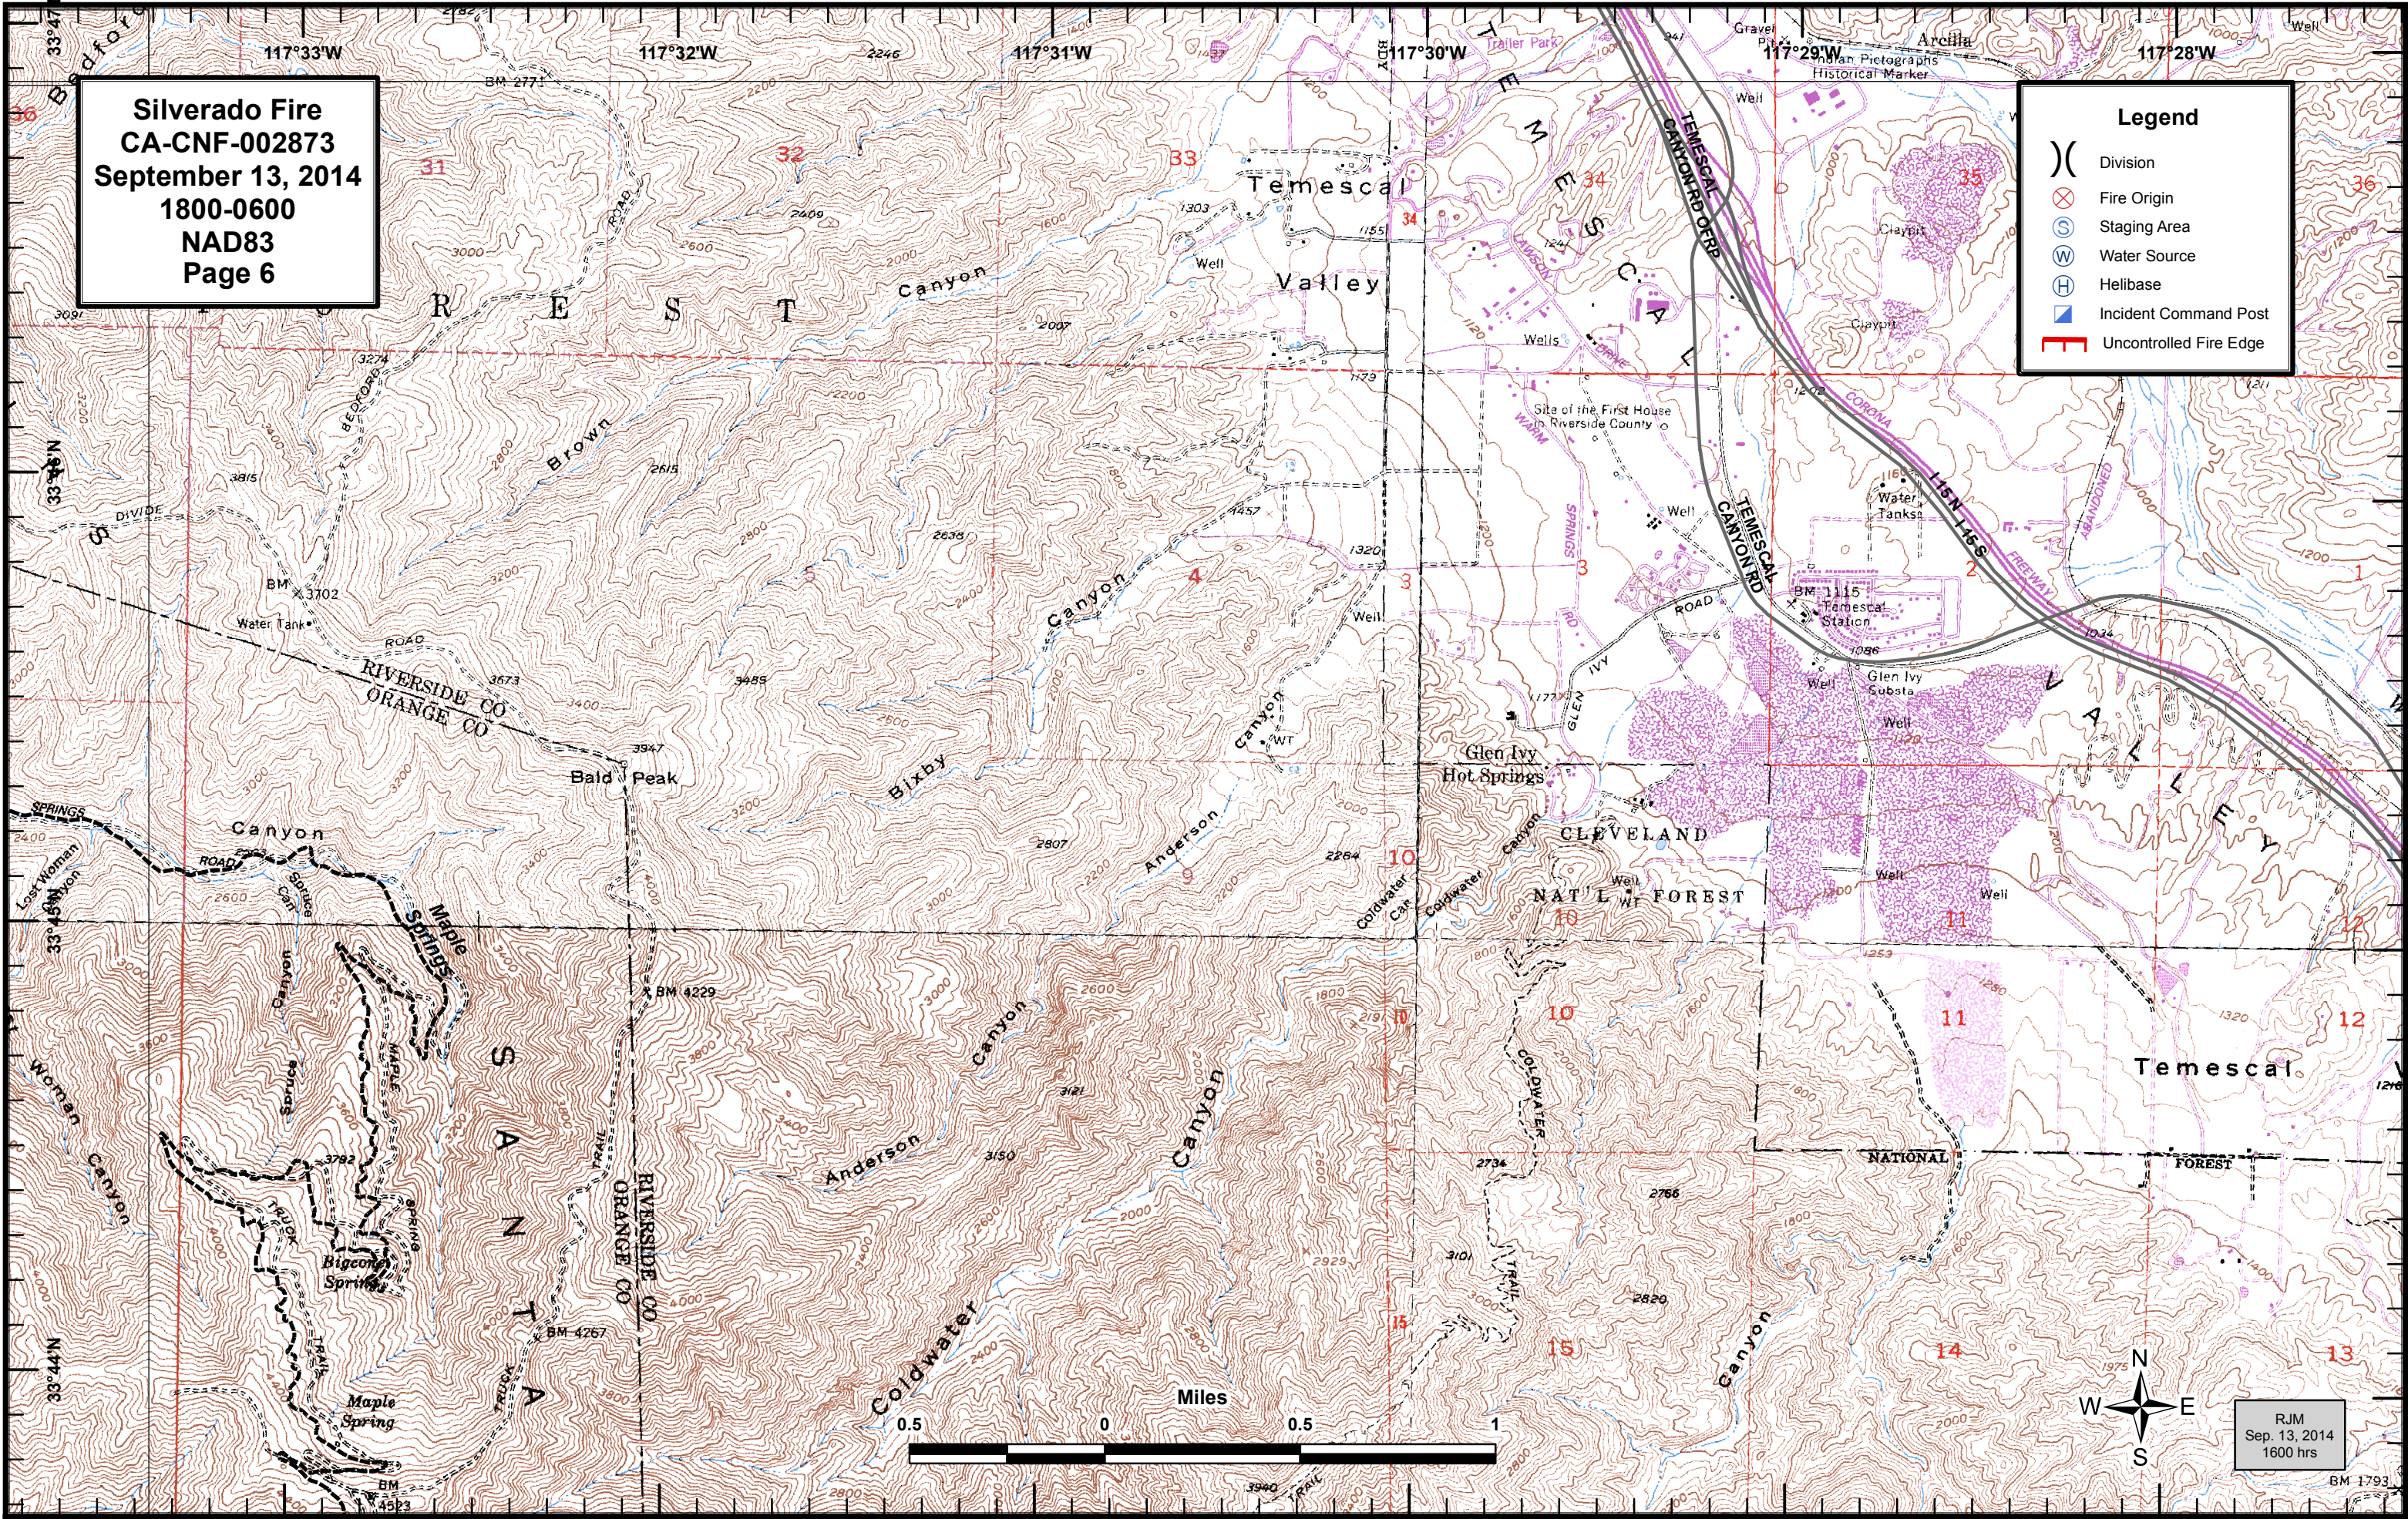

Silverado Fire
CA-CNF-002873
September 13, 2014
1800-0600
NAD83
Page 6

Legend

- ( ) Division
- ⊗ Fire Origin
- ⊙ Staging Area
- ⊙ Water Source
- ⊙ Helibase
- ⊙ Incident Command Post
- ▬ Uncontrolled Fire Edge

RJM
Sep. 13, 2014
1600 hrs