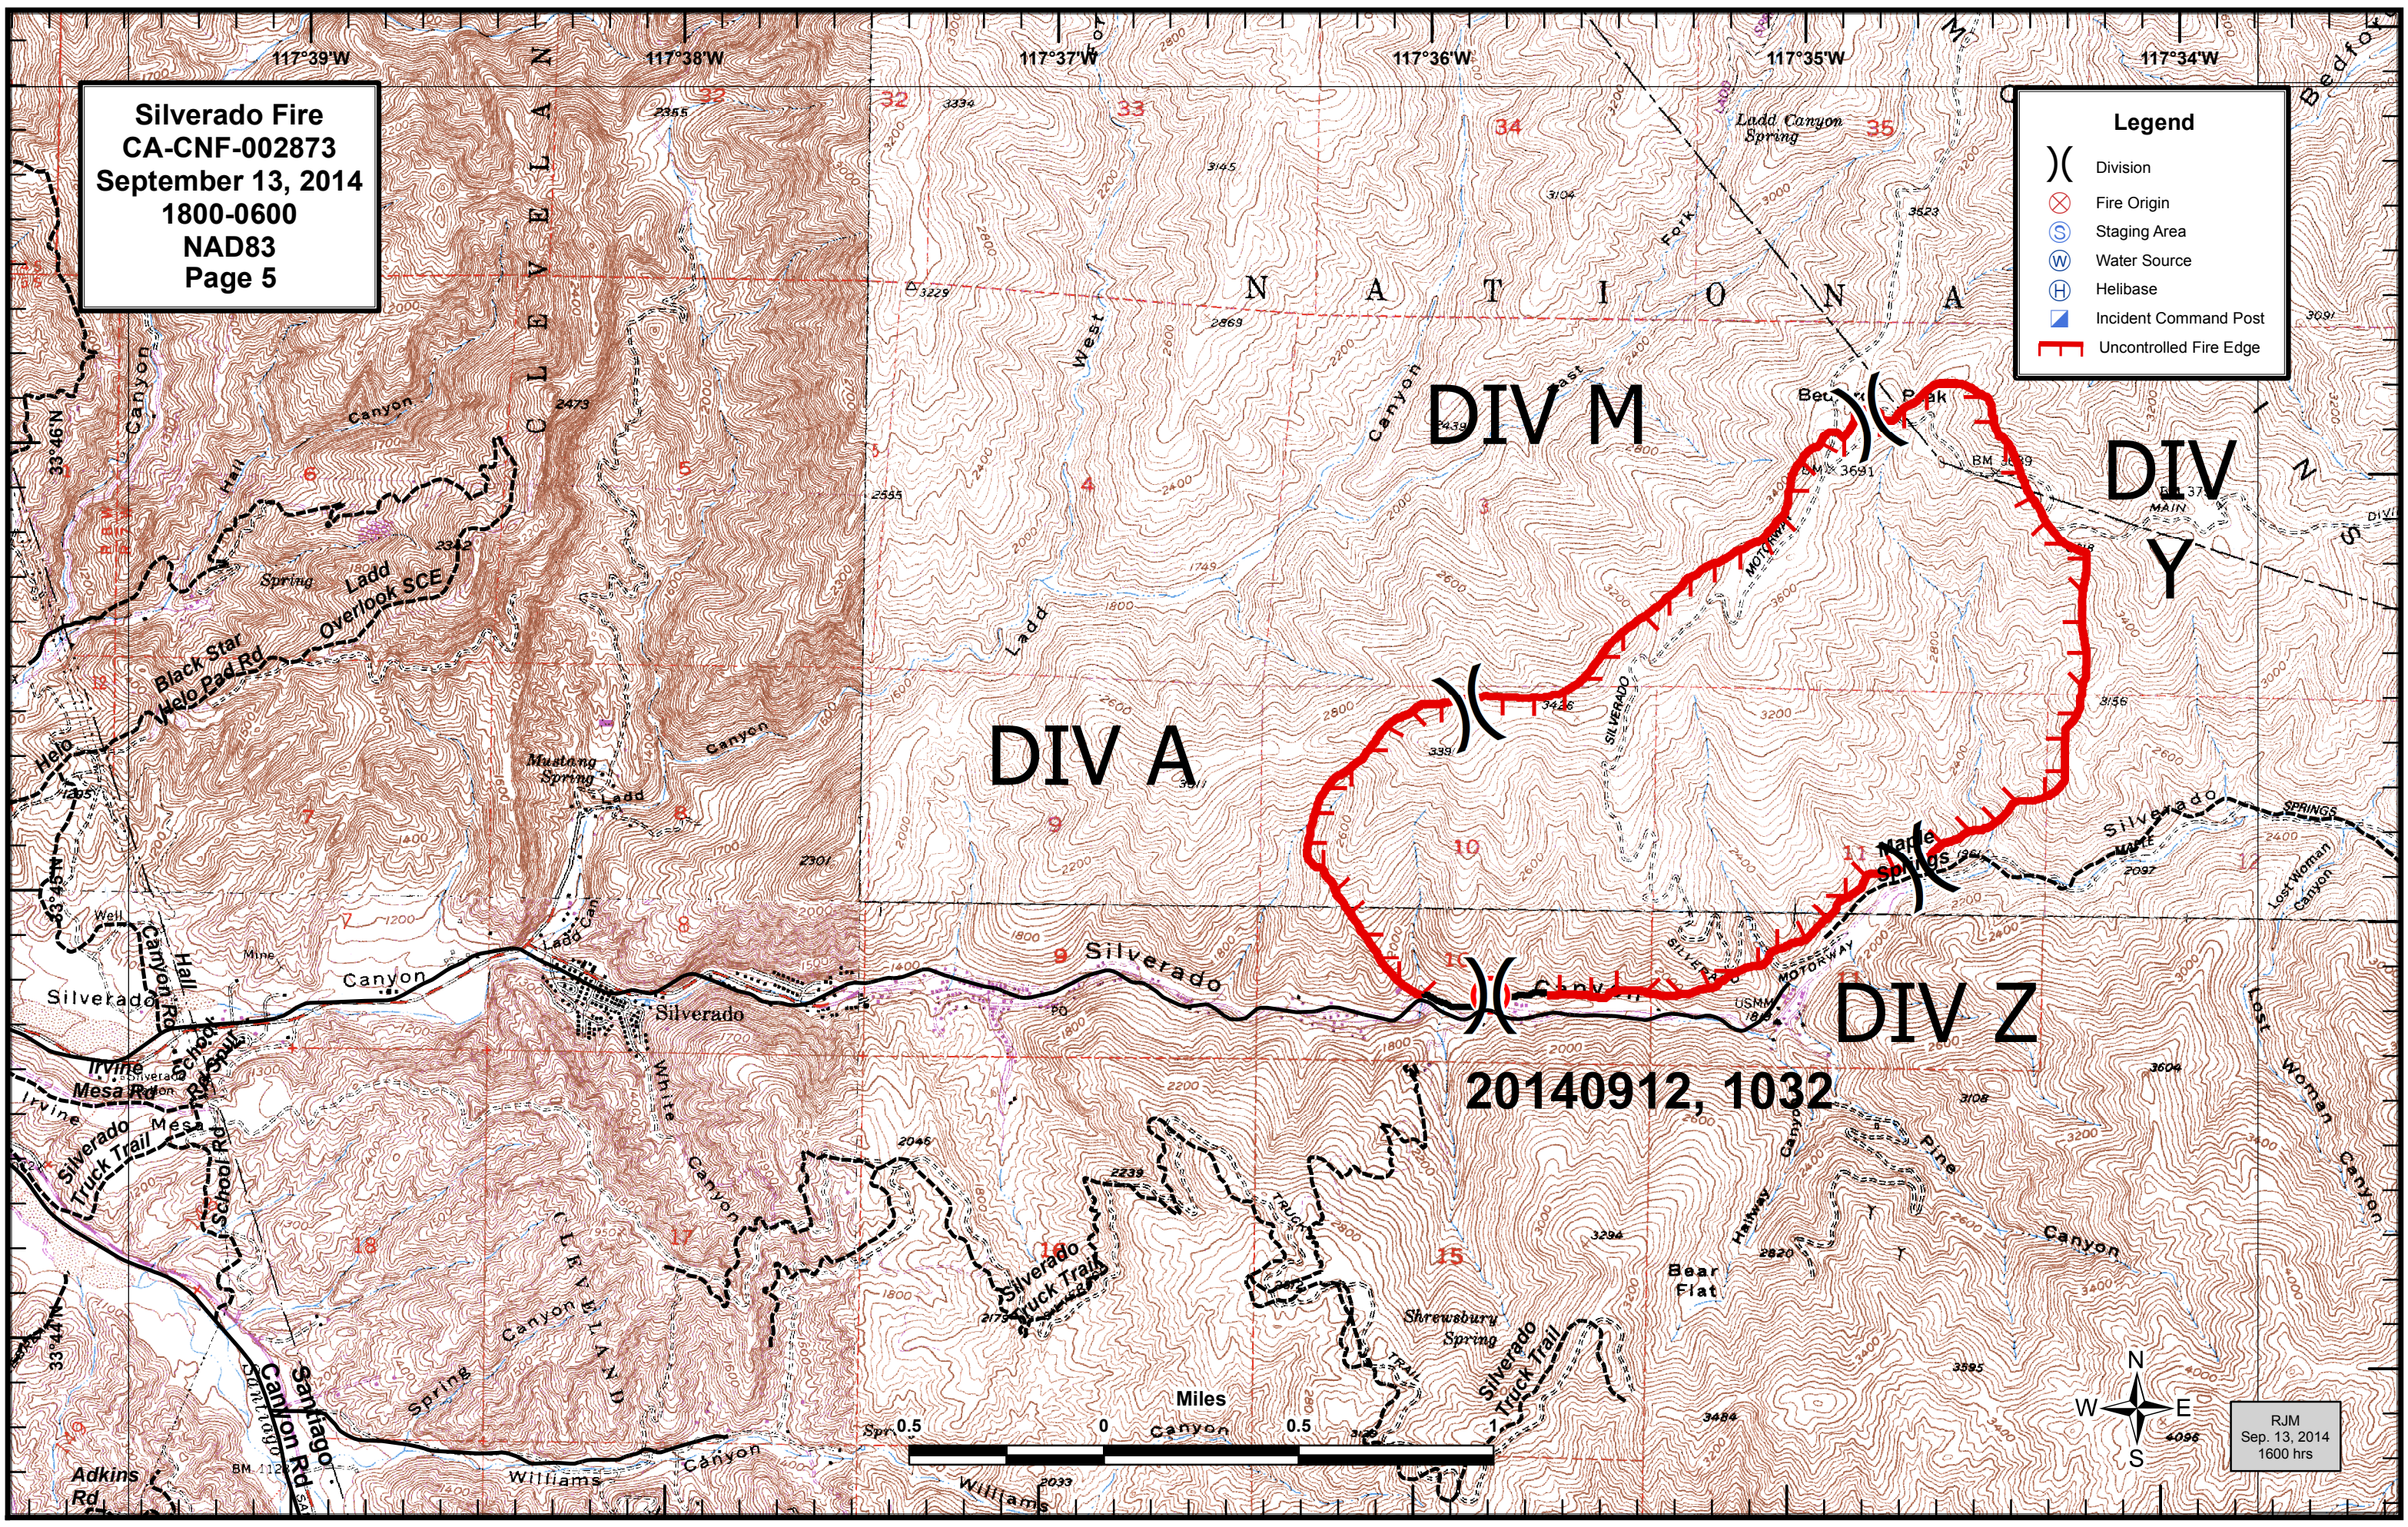

RJM
Sep. 13, 2014
1600 hrs

Silverado Fire
CA-CNF-002873
September 13, 2014
1800-0600
NAD83
Page 3

Legend

- () Division
- ⊗ Fire Origin
- ⊙ Staging Area
- ⊙ Water Source
- ⊙ Helibase
- ⊙ Incident Command Post
- ▬ Uncontrolled Fire Edge

RJM
Sep. 13, 2014
1600 hrs

Silverado Fire
CA-CNF-002873
September 13, 2014
1800-0600
NAD83
Page 4

Legend

- () Division
- ⊗ Fire Origin
- ⊙ Staging Area
- ⊙ Water Source
- ⊙ Helibase
- ⊙ Incident Command Post
- ▬ Uncontrolled Fire Edge

RJM
 Sep. 13, 2014
 1600 hrs

Silverado Fire
CA-CNF-002873
September 13, 2014
1800-0600
NAD83
Page 5

Legend

- () Division
- ⊗ Fire Origin
- ⊙ Staging Area
- ⊙ Water Source
- ⊙ Helibase
- ⊙ Incident Command Post
- Uncontrolled Fire Edge

20140912, 1032

RJM
Sep. 13, 2014
1600 hrs

Silverado Fire
CA-CNF-002873
September 13, 2014
1800-0600
NAD83
Page 6

Legend

- () Division
- ⊗ Fire Origin
- ⊙ Staging Area
- ⊙ Water Source
- ⊙ Helibase
- ⊙ Incident Command Post
- ▬ Uncontrolled Fire Edge