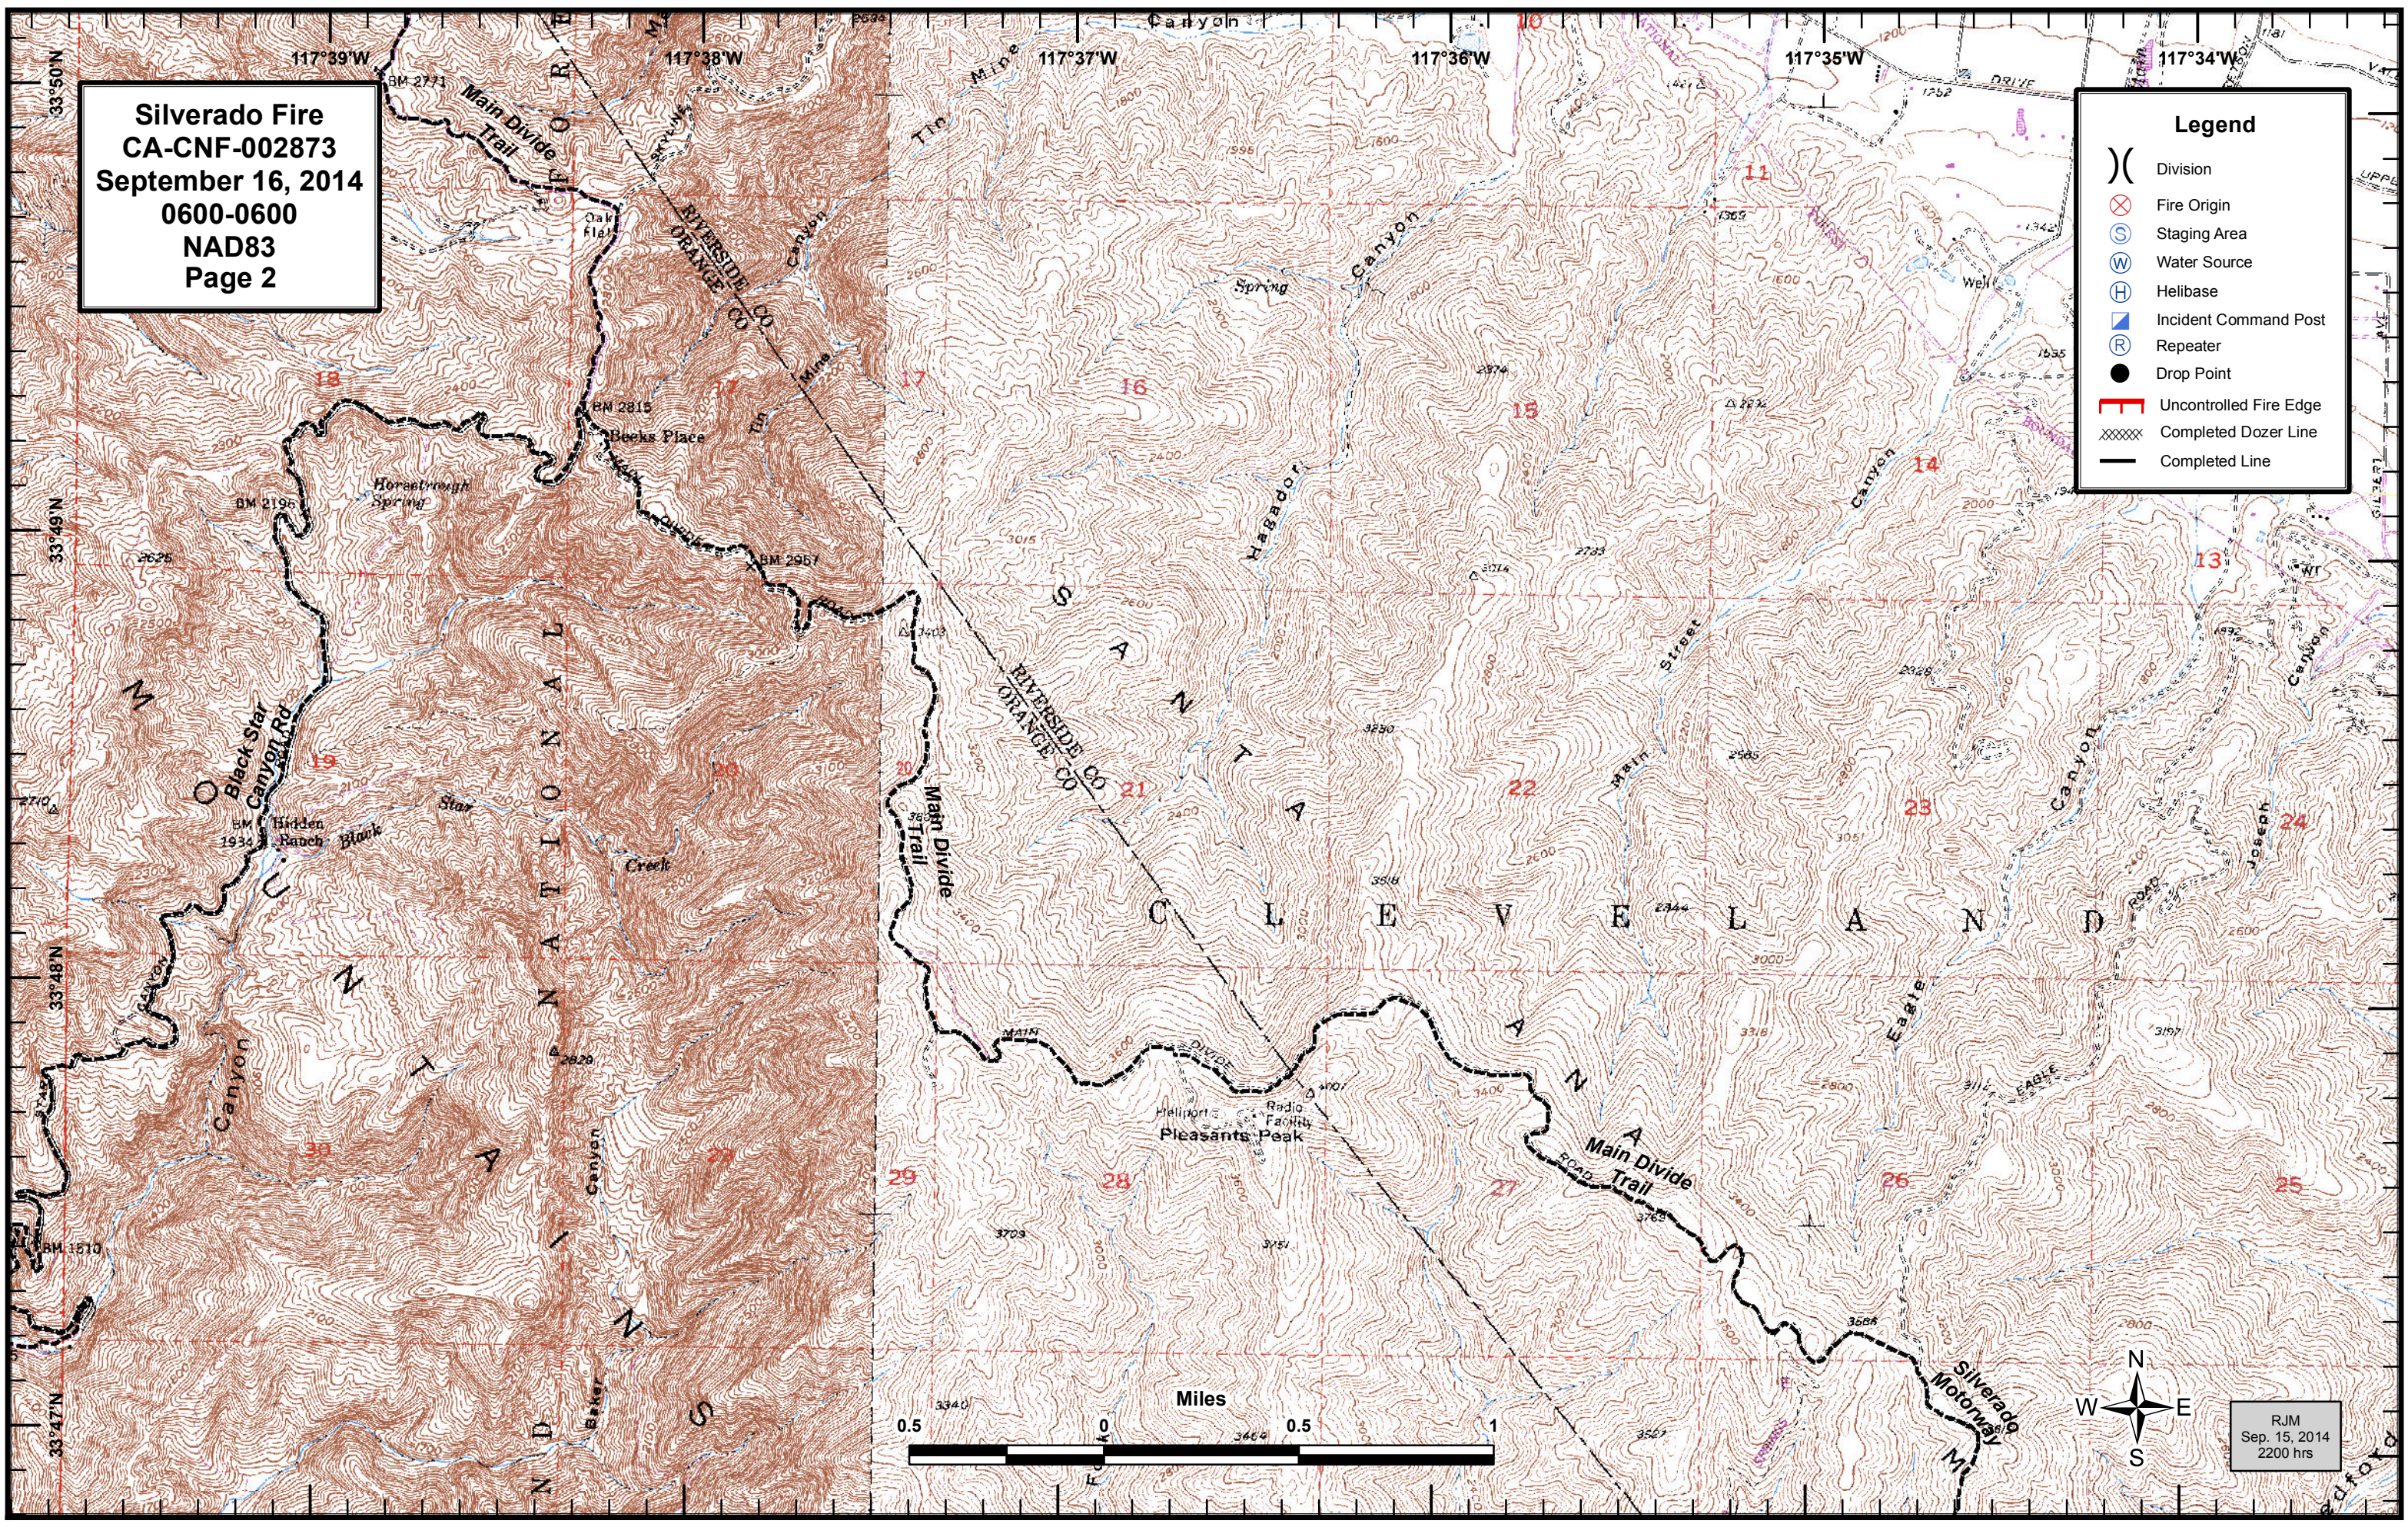

Silverado Fire
CA-CNF-002873
September 16, 2014
0600-0600
NAD83
Page 1

Legend

- () Division
- ⊗ Fire Origin
- ⊙ Staging Area
- ⊙ Water Source
- ⊙ Helibase
- ⊙ Incident Command Post
- ⊙ Repeater
- Drop Point
- Uncontrolled Fire Edge
- ⊗ Completed Dozer Line
- Completed Line

RJM
Sep. 15, 2014
2200 hrs

Silverado Fire
CA-CNF-002873
September 16, 2014
0600-0600
NAD83
Page 2

Legend

- () Division
- ⊗ Fire Origin
- Ⓢ Staging Area
- Ⓜ Water Source
- Ⓜ Helibase
- Ⓜ Incident Command Post
- Ⓜ Repeater
- Drop Point
- Uncontrolled Fire Edge
- ⊗ Completed Dozer Line
- Completed Line