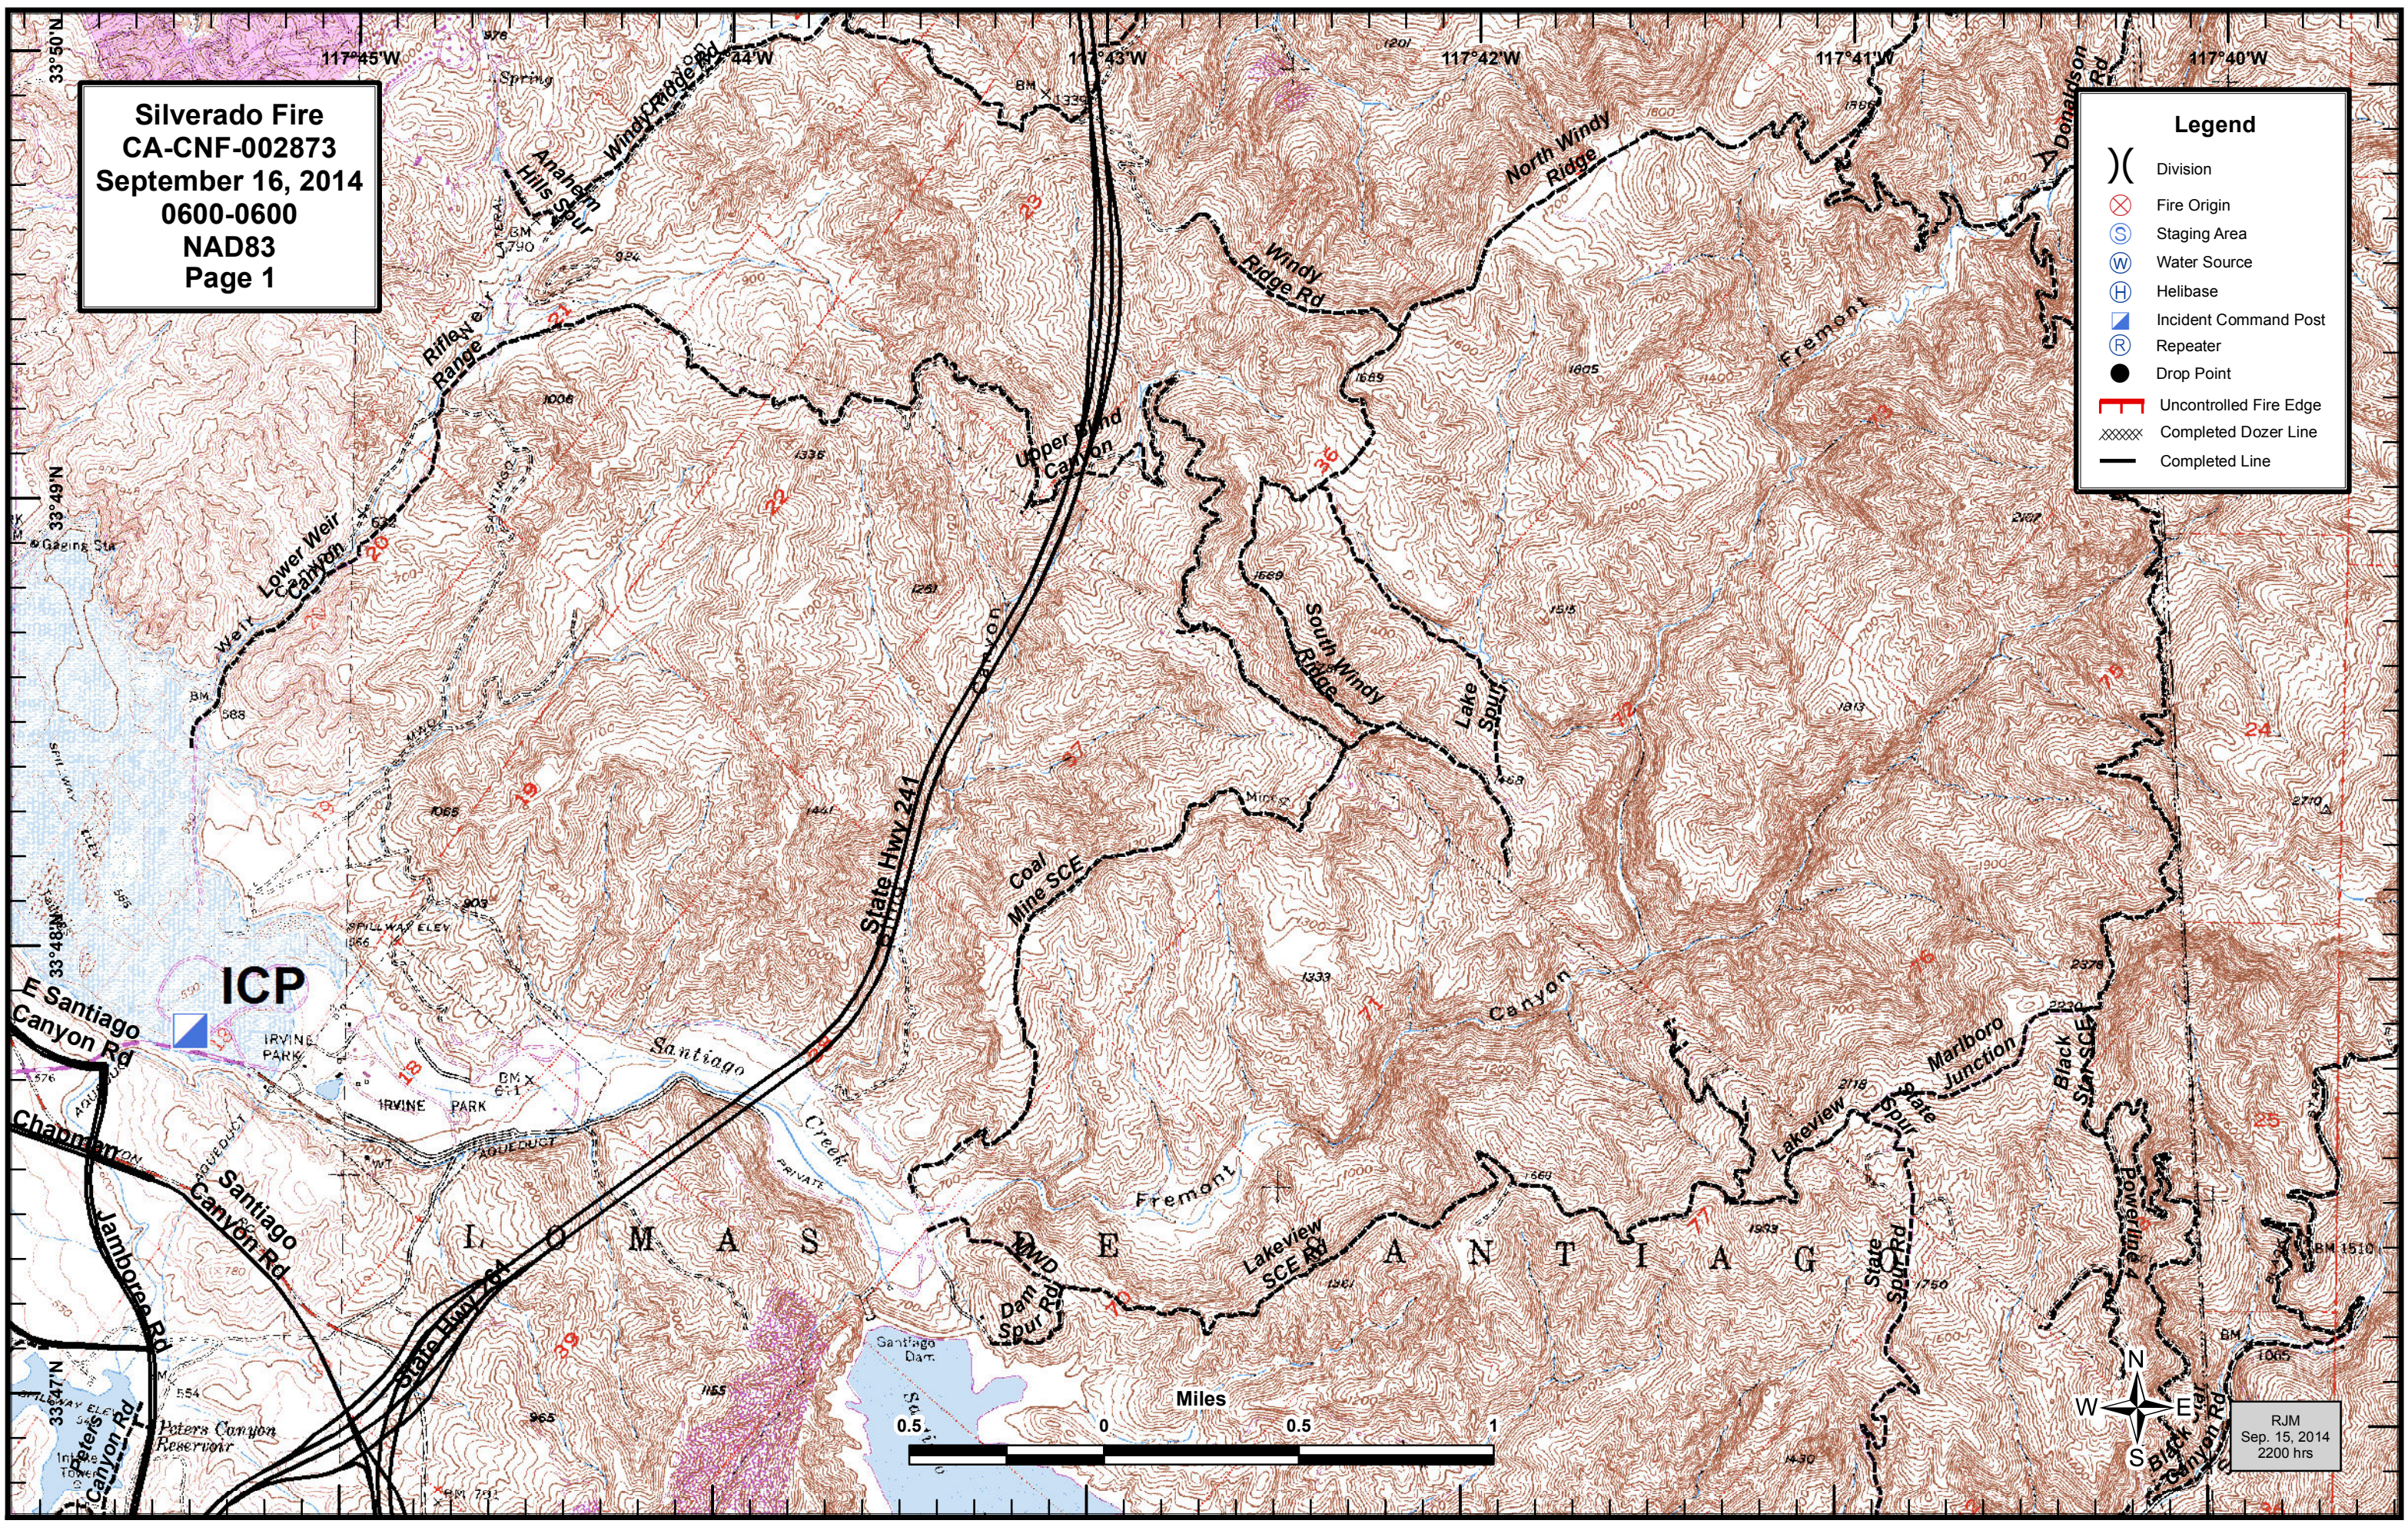

Silverado Fire
CA-CNF-002873
September 16, 2014
0600-0600
NAD83
Page 1

Legend

- () Division
- ⊗ Fire Origin
- ⊙ Staging Area
- ⊙ Water Source
- ⊙ Helibase
- ⊙ Incident Command Post
- ⊙ Repeater
- Drop Point
- Uncontrolled Fire Edge
- ⊗ Completed Dozer Line
- Completed Line

RJM
Sep. 15, 2014
2200 hrs

Silverado Fire
CA-CNF-002873
September 16, 2014
0600-0600
NAD83
Page 2

Legend

- () Division
- ⊗ Fire Origin
- Ⓢ Staging Area
- Ⓜ Water Source
- Ⓜ Helibase
- Ⓜ Incident Command Post
- Ⓜ Repeater
- Drop Point
- Uncontrolled Fire Edge
- ⊗ Completed Dozer Line
- Completed Line

RJM
Sep. 15, 2014
2200 hrs

Silverado Fire
CA-CNF-002873
September 16, 2014
0600-0600
NAD83
Page 3

Legend

- () Division
- ⊗ Fire Origin
- ⊙ Staging Area
- ⊙ Water Source
- ⊙ Helibase
- ⊙ Incident Command Post
- ⊙ Repeater
- Drop Point
- ▬ Uncontrolled Fire Edge
- ▬ Completed Dozer Line
- ▬ Completed Line