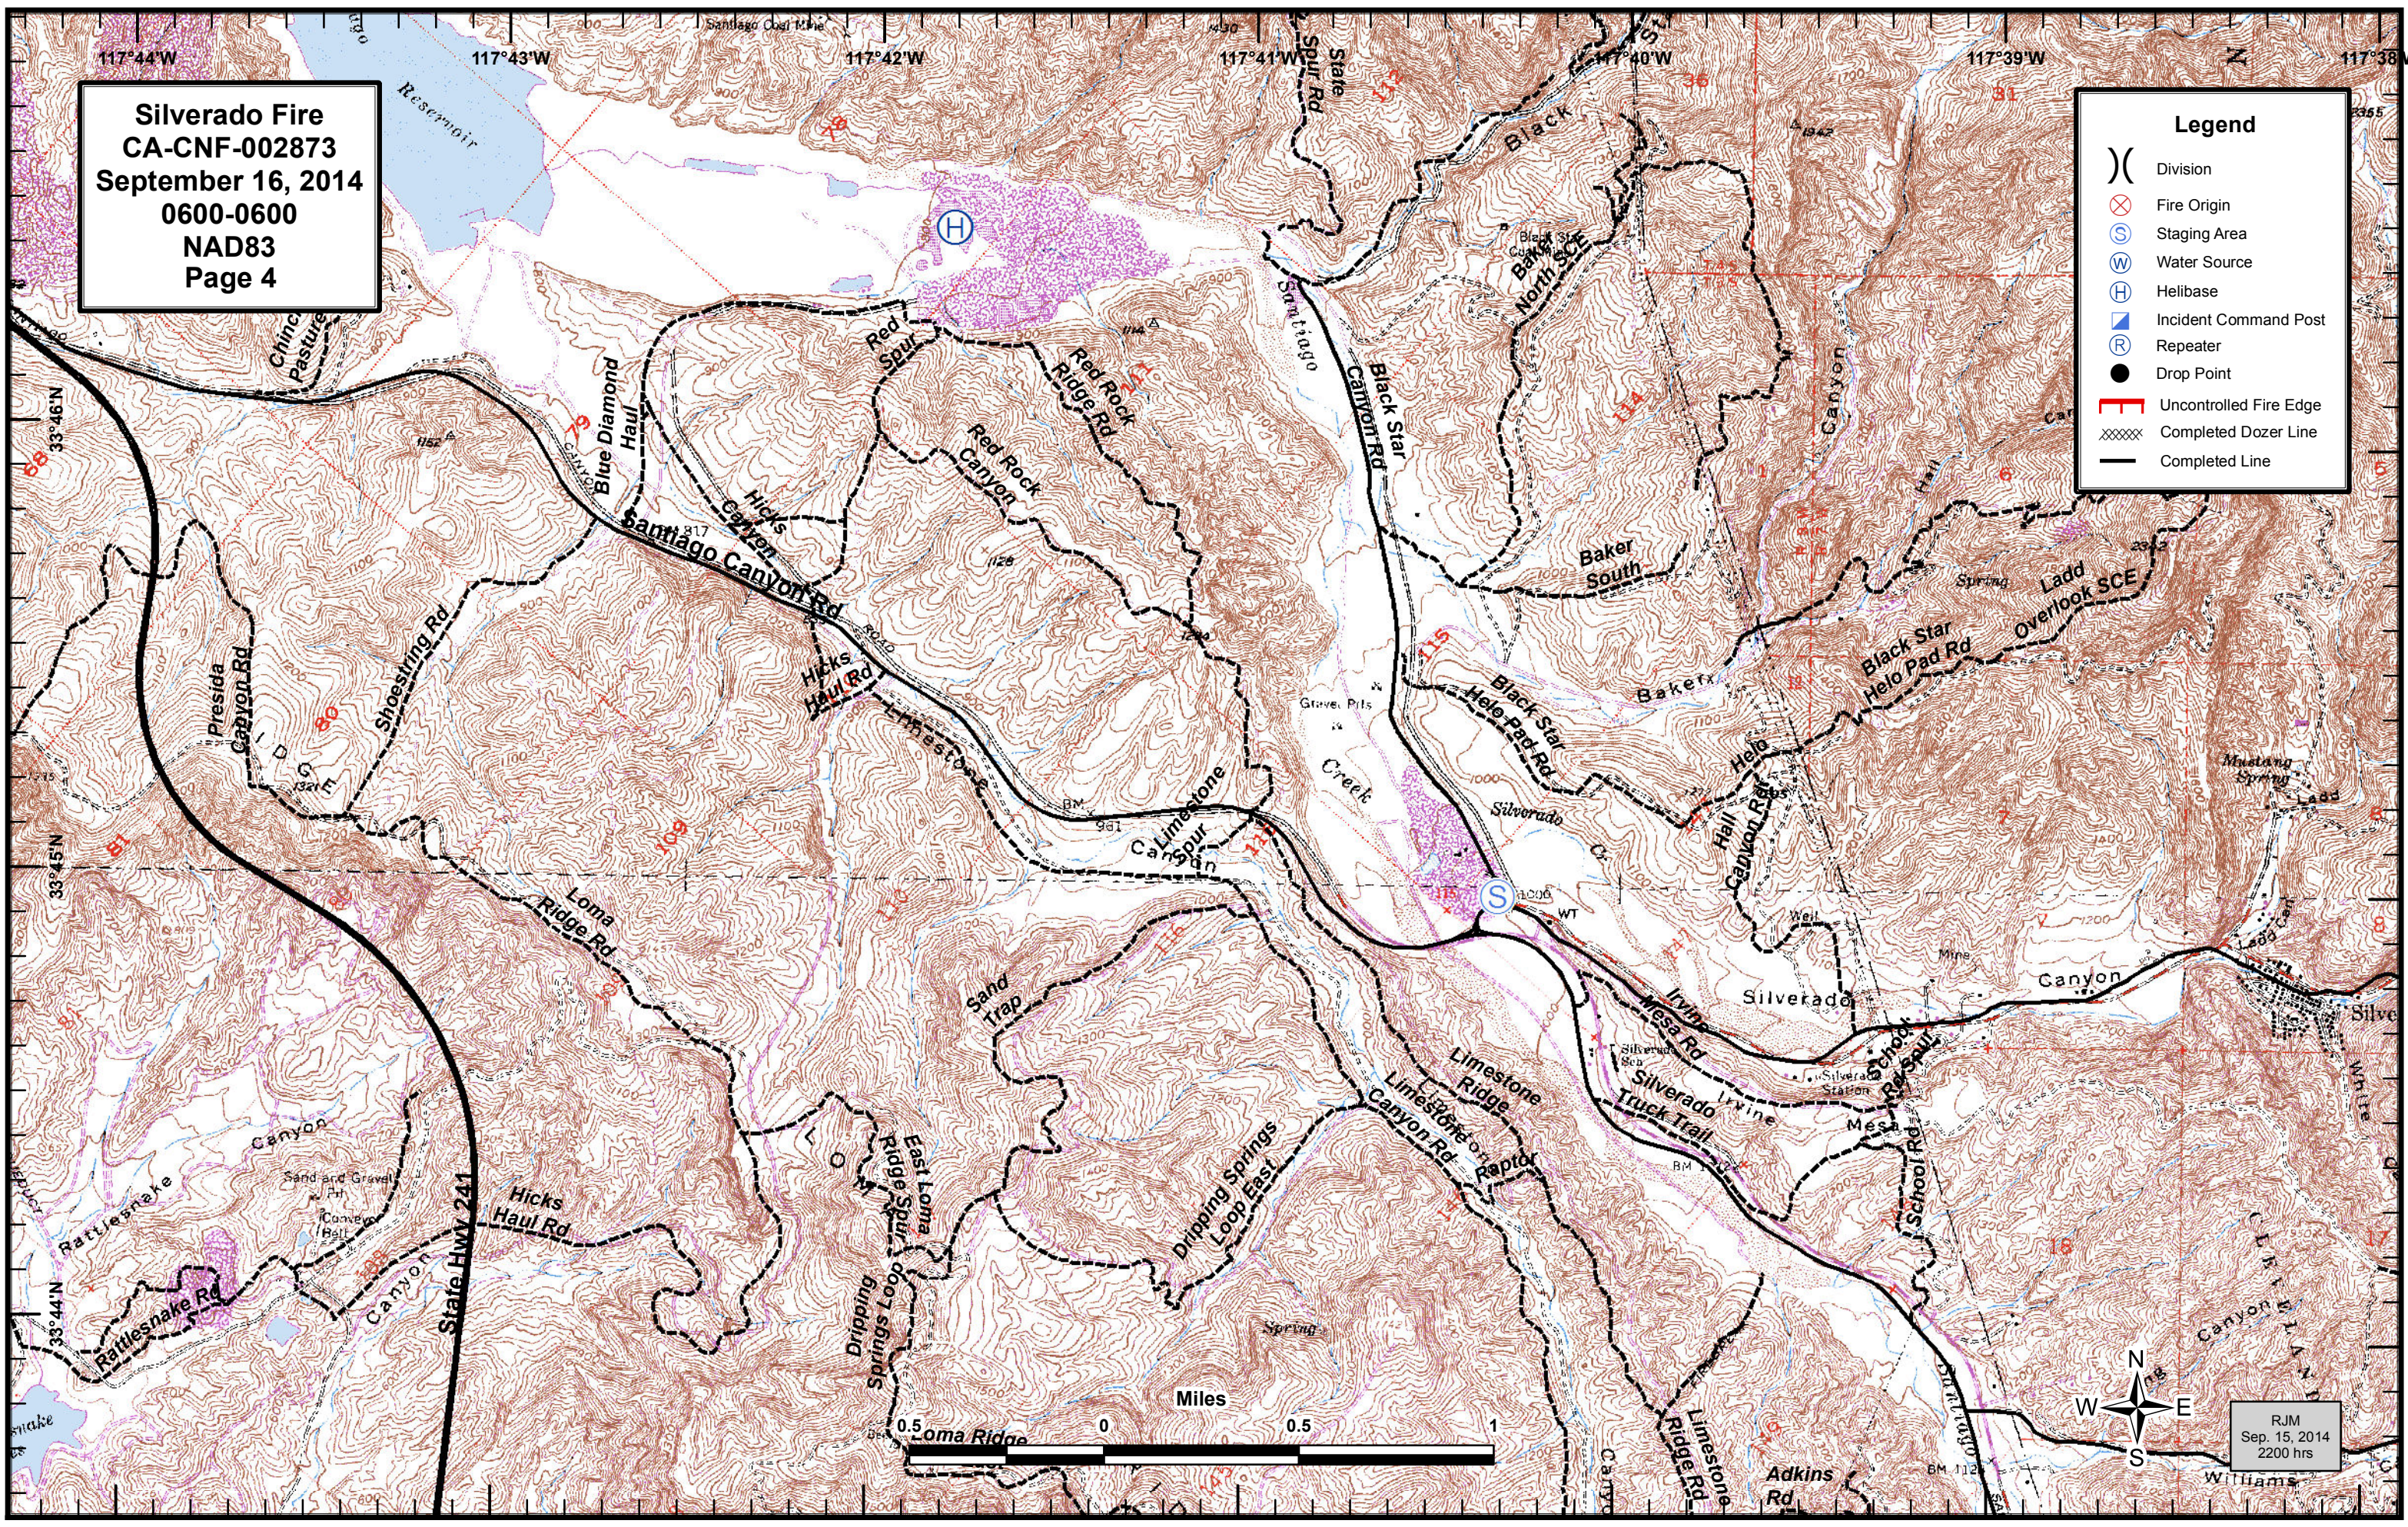

Silverado Fire
CA-CNF-002873
September 16, 2014
0600-0600
NAD83
Page 1

Legend

- () Division
- ⊗ Fire Origin
- ⊙ Staging Area
- ⊙ Water Source
- ⊙ Helibase
- ⊙ Incident Command Post
- ⊙ Repeater
- Drop Point
- Uncontrolled Fire Edge
- ⊗ Completed Dozer Line
- Completed Line

RJM
Sep. 15, 2014
2200 hrs

Silverado Fire
CA-CNF-002873
September 16, 2014
0600-0600
NAD83
Page 2

Legend

- () Division
- ⊗ Fire Origin
- Ⓢ Staging Area
- Ⓜ Water Source
- Ⓜ Helibase
- Ⓜ Incident Command Post
- Ⓜ Repeater
- Drop Point
- Uncontrolled Fire Edge
- ⊗ Completed Dozer Line
- Completed Line

RJM
Sep. 15, 2014
2200 hrs

Silverado Fire
CA-CNF-002873
September 16, 2014
0600-0600
NAD83
Page 3

Legend

- () Division
- ⊗ Fire Origin
- ⊙ Staging Area
- ⊙ Water Source
- ⊙ Helibase
- ⊙ Incident Command Post
- ⊙ Repeater
- Drop Point
- ▬ Uncontrolled Fire Edge
- ▬ Completed Dozer Line
- ▬ Completed Line

RJM
 Sep. 15, 2014
 2200 hrs

Silverado Fire
CA-CNF-002873
September 16, 2014
0600-0600
NAD83
Page 4

Legend

- () Division
- ⊗ Fire Origin
- Ⓢ Staging Area
- Ⓜ Water Source
- Ⓜ Helibase
- Ⓜ Incident Command Post
- Ⓜ Repeater
- Drop Point
- Uncontrolled Fire Edge
- ⊗ Completed Dozer Line
- Completed Line