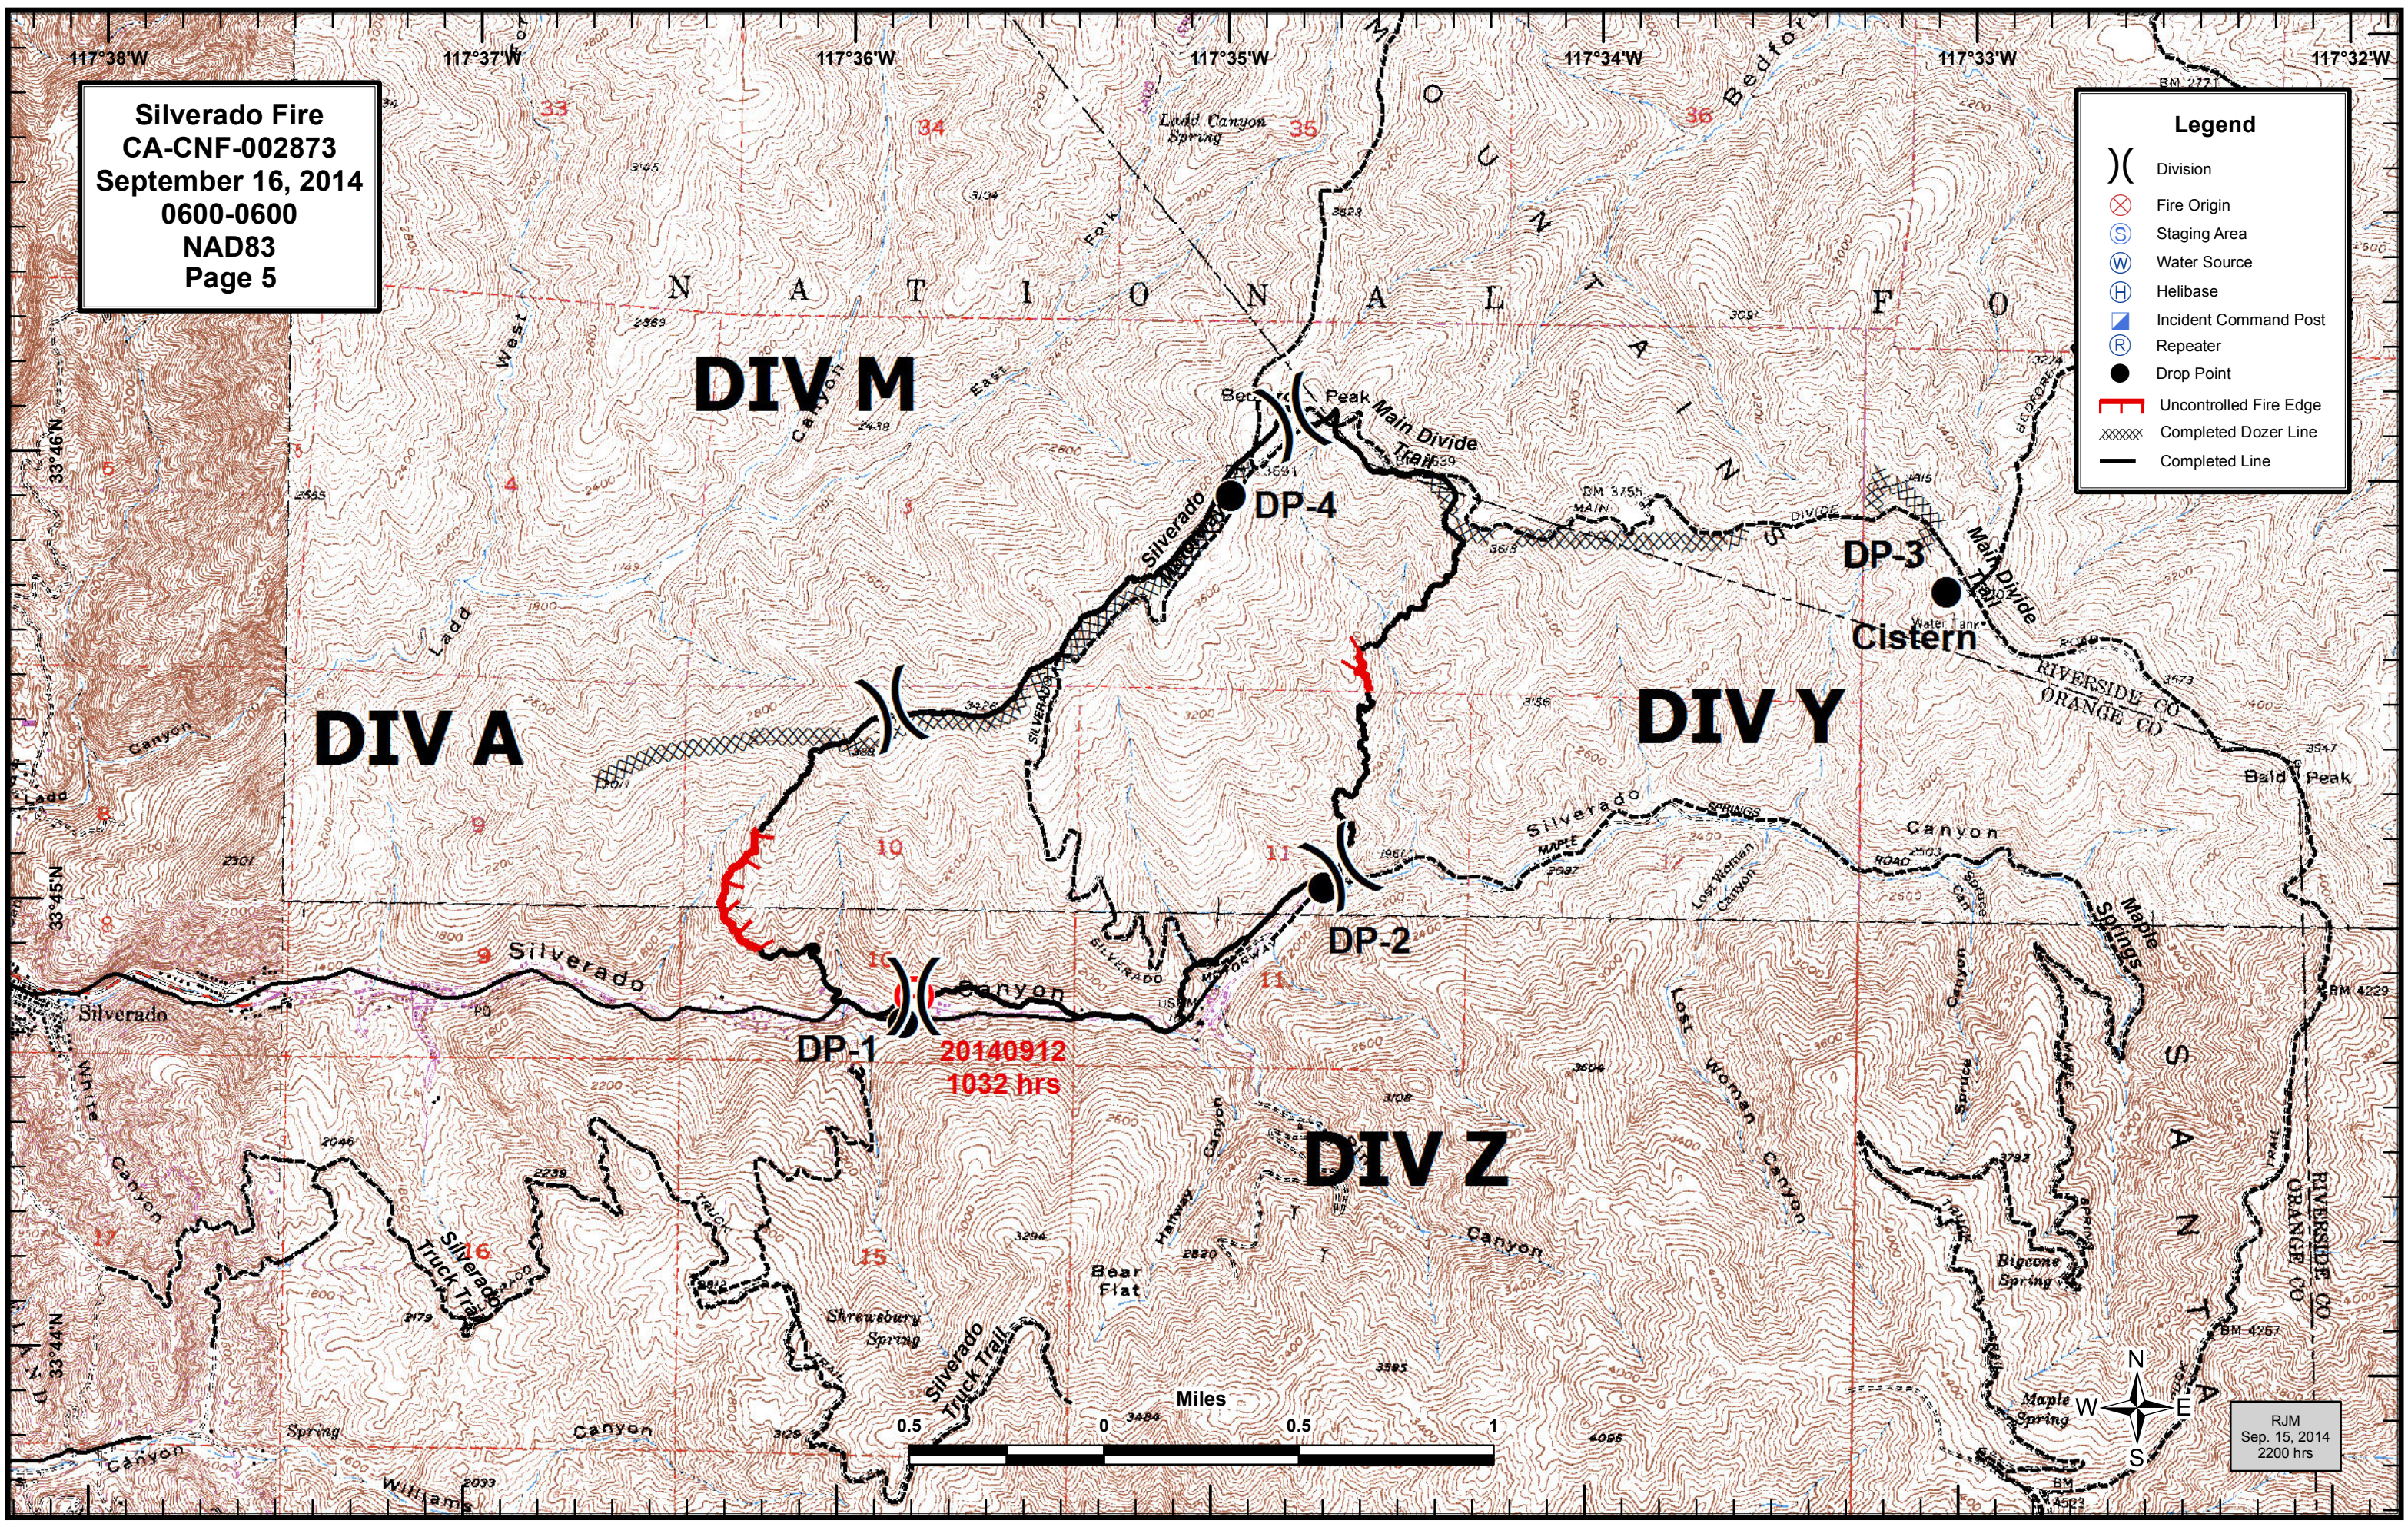

RJM
Sep. 15, 2014
2200 hrs

Silverado Fire
CA-CNF-002873
September 16, 2014
0600-0600
NAD83
Page 3

Legend

- () Division
- ⊗ Fire Origin
- ⊙ Staging Area
- ⊙ Water Source
- ⊙ Helibase
- ⊙ Incident Command Post
- ⊙ Repeater
- Drop Point
- ▬ Uncontrolled Fire Edge
- ▬ Completed Dozer Line
- ▬ Completed Line

RJM
 Sep. 15, 2014
 2200 hrs

Silverado Fire
CA-CNF-002873
September 16, 2014
0600-0600
NAD83
Page 4

Legend

- () Division
- ⊗ Fire Origin
- Ⓢ Staging Area
- Ⓜ Water Source
- Ⓜ Helibase
- Ⓜ Incident Command Post
- Ⓜ Repeater
- Drop Point
- Uncontrolled Fire Edge
- ⊗ Completed Dozer Line
- Completed Line

RJM
 Sep. 15, 2014
 2200 hrs

Silverado Fire
CA-CNF-002873
September 16, 2014
0600-0600
NAD83
Page 5

Legend

- () Division
- ⊗ Fire Origin
- ⊙ Staging Area
- ⊙ Water Source
- ⊙ Helibase
- ⊙ Incident Command Post
- ⊙ Repeater
- Drop Point
- Uncontrolled Fire Edge
- ⊗ Completed Dozer Line
- Completed Line

RJM
Sep. 15, 2014
2200 hrs