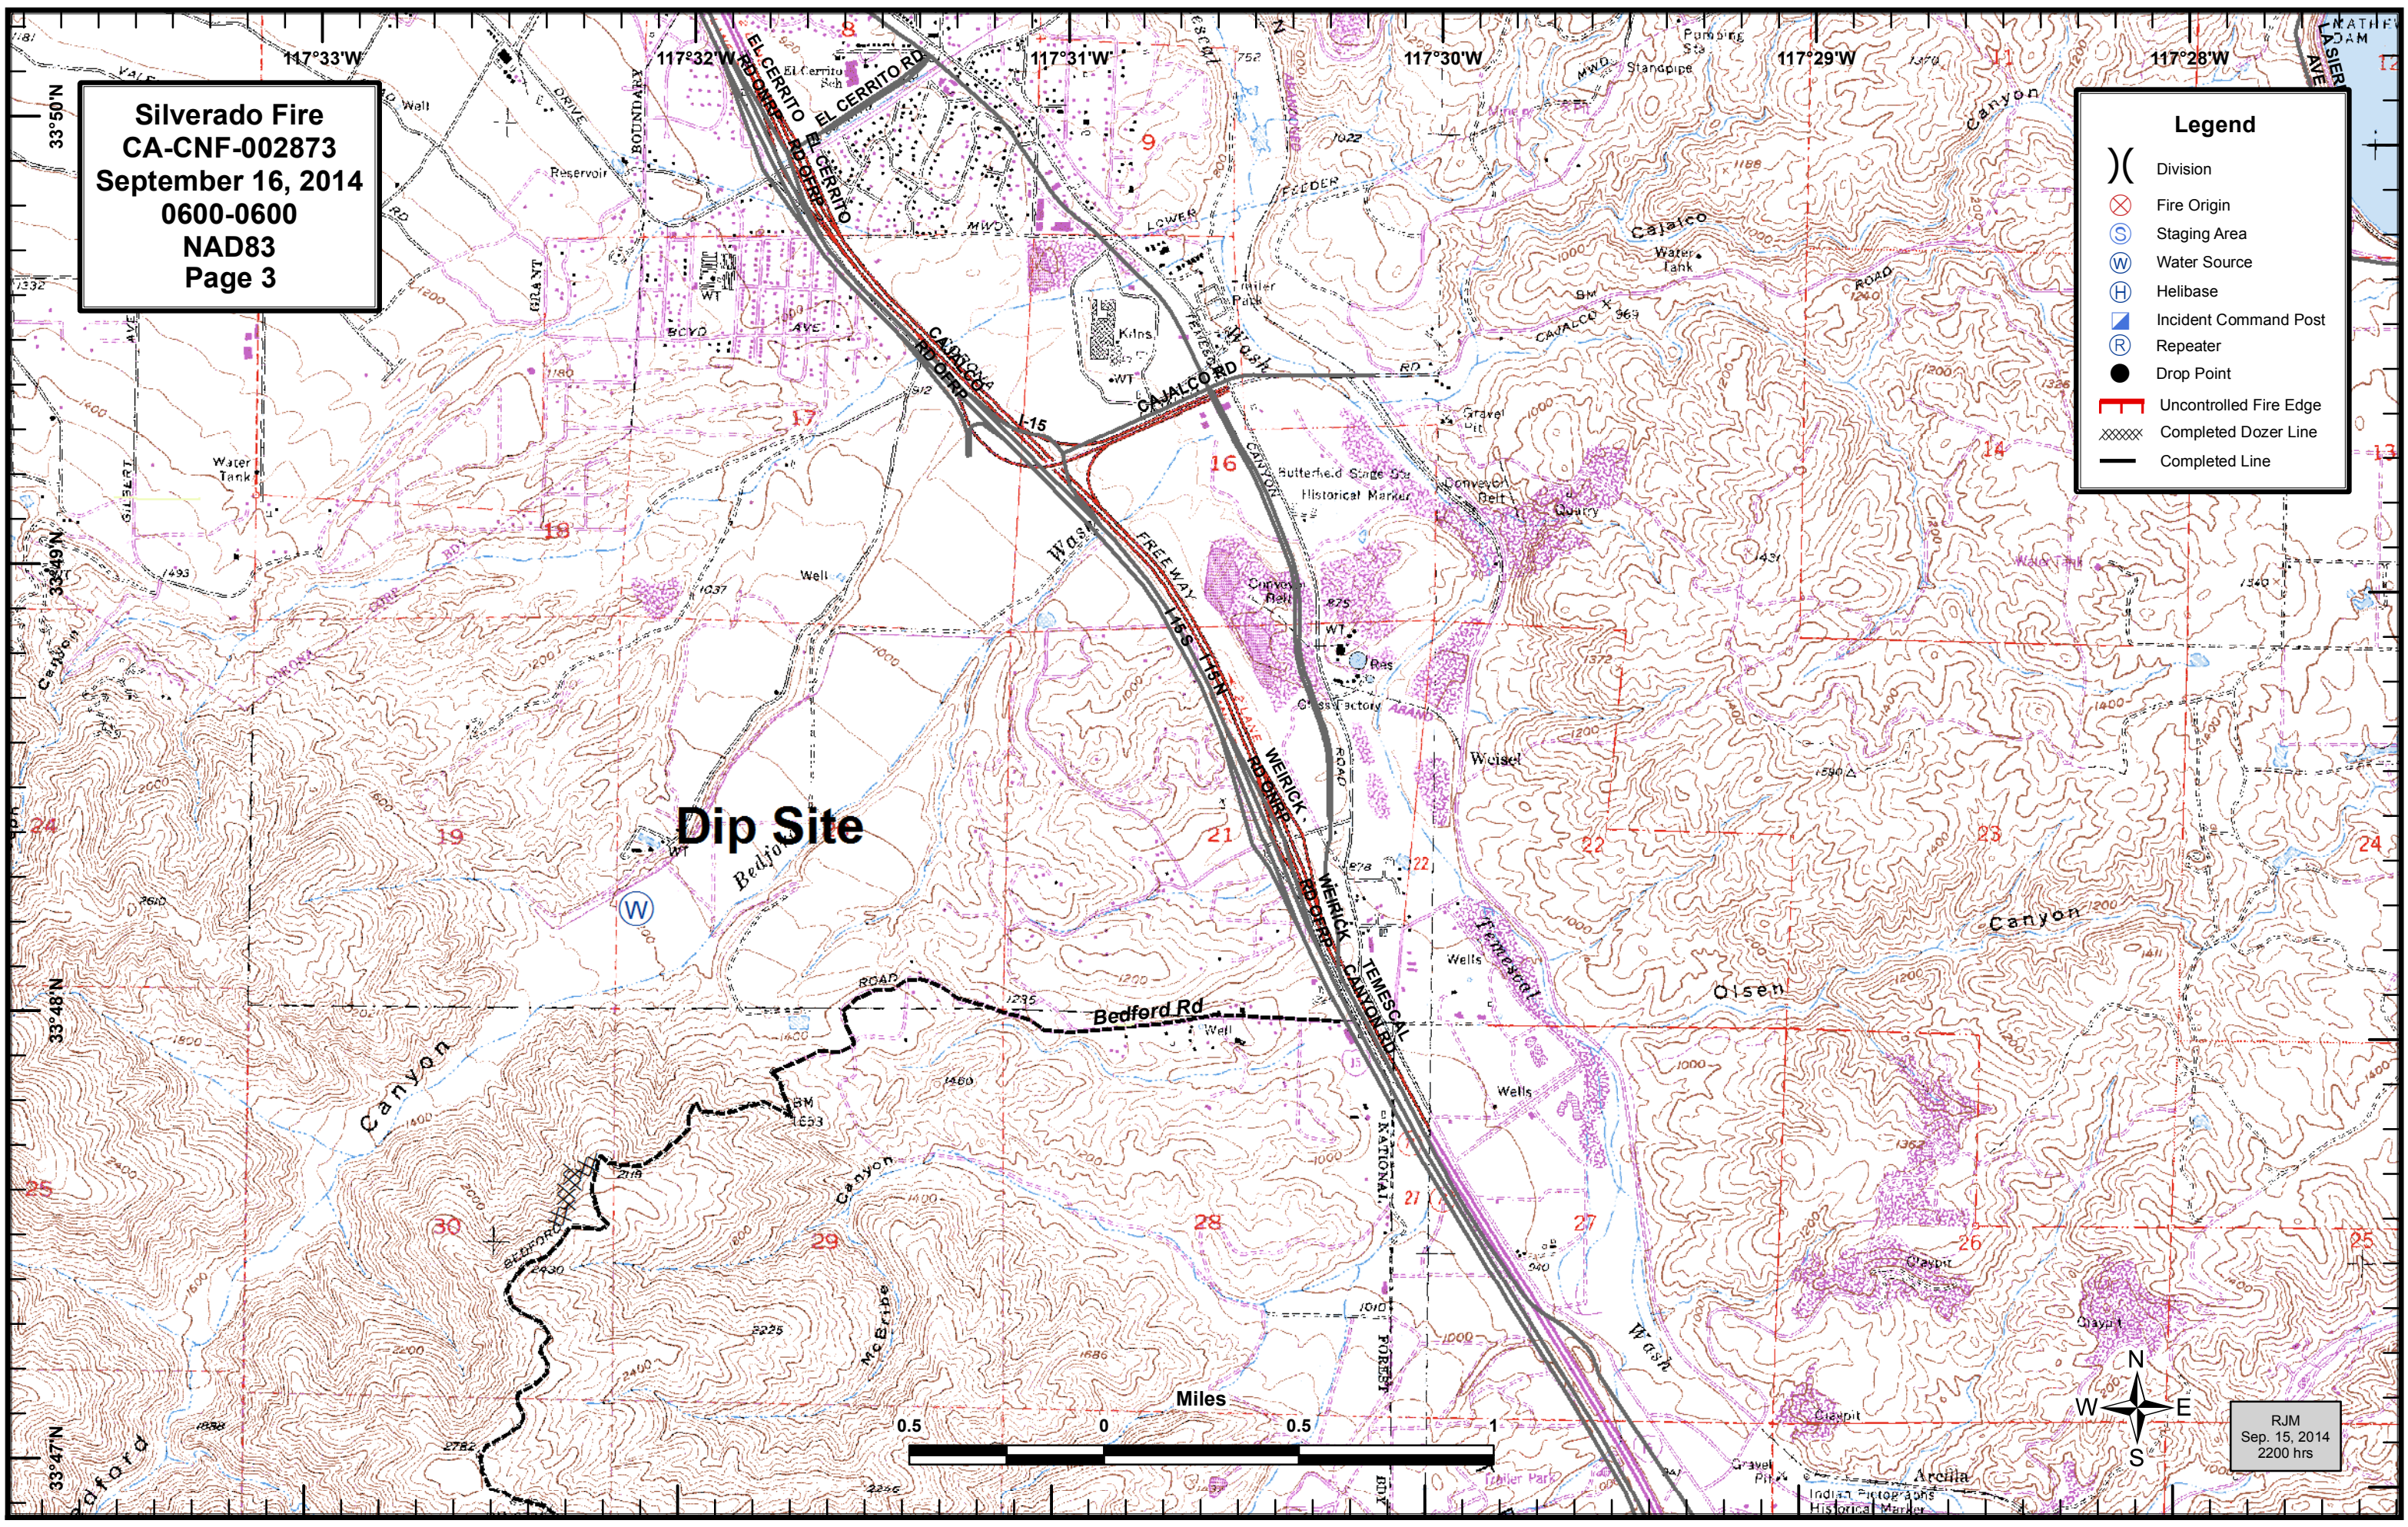

Silverado Fire
CA-CNF-002873
September 16, 2014
0600-0600
NAD83
Page 1

Legend

- () Division
- ⊗ Fire Origin
- ⊙ Staging Area
- ⊙ Water Source
- ⊙ Helibase
- ⊙ Incident Command Post
- ⊙ Repeater
- Drop Point
- Uncontrolled Fire Edge
- ⊗ Completed Dozer Line
- Completed Line

RJM
Sep. 15, 2014
2200 hrs

Silverado Fire
CA-CNF-002873
September 16, 2014
0600-0600
NAD83
Page 2

Legend

- () Division
- ⊗ Fire Origin
- Ⓢ Staging Area
- Ⓜ Water Source
- Ⓜ Helibase
- Ⓜ Incident Command Post
- Ⓜ Repeater
- Drop Point
- Uncontrolled Fire Edge
- ⊗ Completed Dozer Line
- Completed Line

RJM
Sep. 15, 2014
2200 hrs

Silverado Fire
CA-CNF-002873
September 16, 2014
0600-0600
NAD83
Page 3

Legend

- () Division
- ⊗ Fire Origin
- ⊙ Staging Area
- ⊙ Water Source
- ⊙ Helibase
- ⊙ Incident Command Post
- ⊙ Repeater
- Drop Point
- ▬ Uncontrolled Fire Edge
- ▬ Completed Dozer Line
- ▬ Completed Line

RJM
 Sep. 15, 2014
 2200 hrs

Silverado Fire
CA-CNF-002873
September 16, 2014
0600-0600
NAD83
Page 4

Legend

- () Division
- ⊗ Fire Origin
- Ⓢ Staging Area
- Ⓜ Water Source
- Ⓜ Helibase
- Ⓜ Incident Command Post
- Ⓜ Repeater
- Drop Point
- Uncontrolled Fire Edge
- ⊗ Completed Dozer Line
- Completed Line