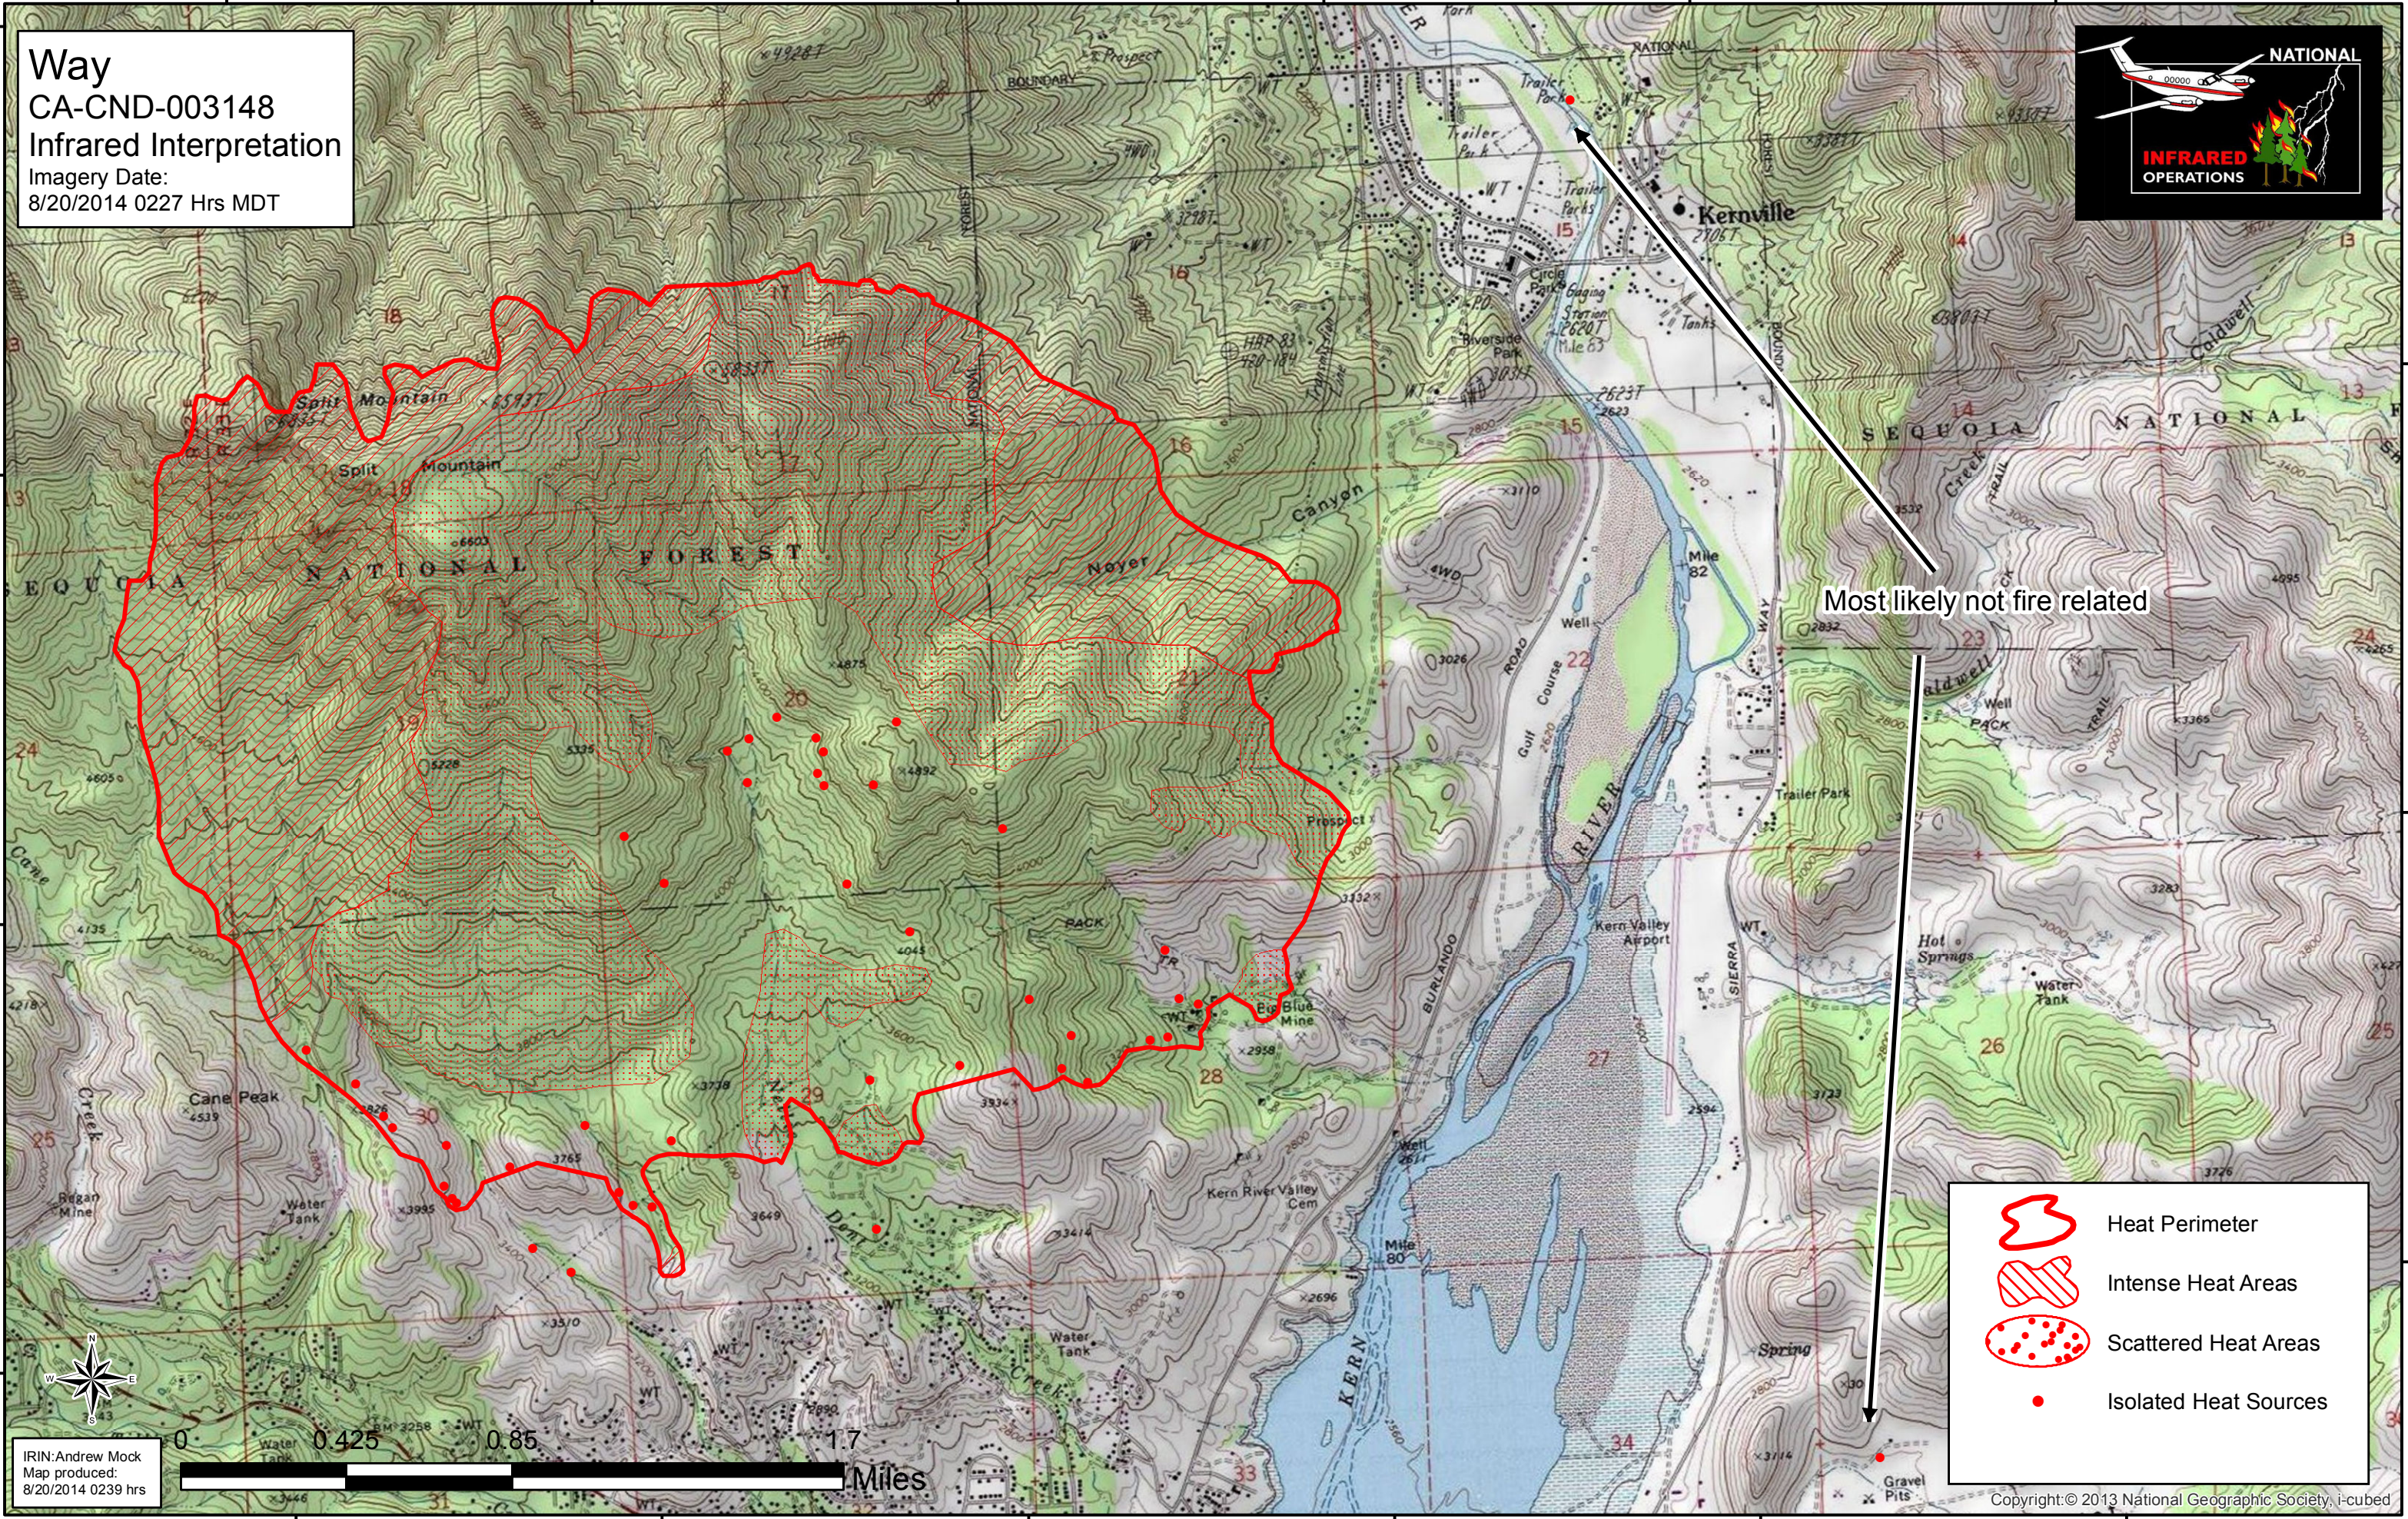

Way  
 CA-CND-003148  
 Infrared Interpretation  
 Imagery Date:  
 8/20/2014 0227 Hrs MDT

Most likely not fire related

-  Heat Perimeter
-  Intense Heat Areas
-  Scattered Heat Areas
-  Isolated Heat Sources

IRIN: Andrew Mock  
 Map produced:  
 8/20/2014 0239 hrs