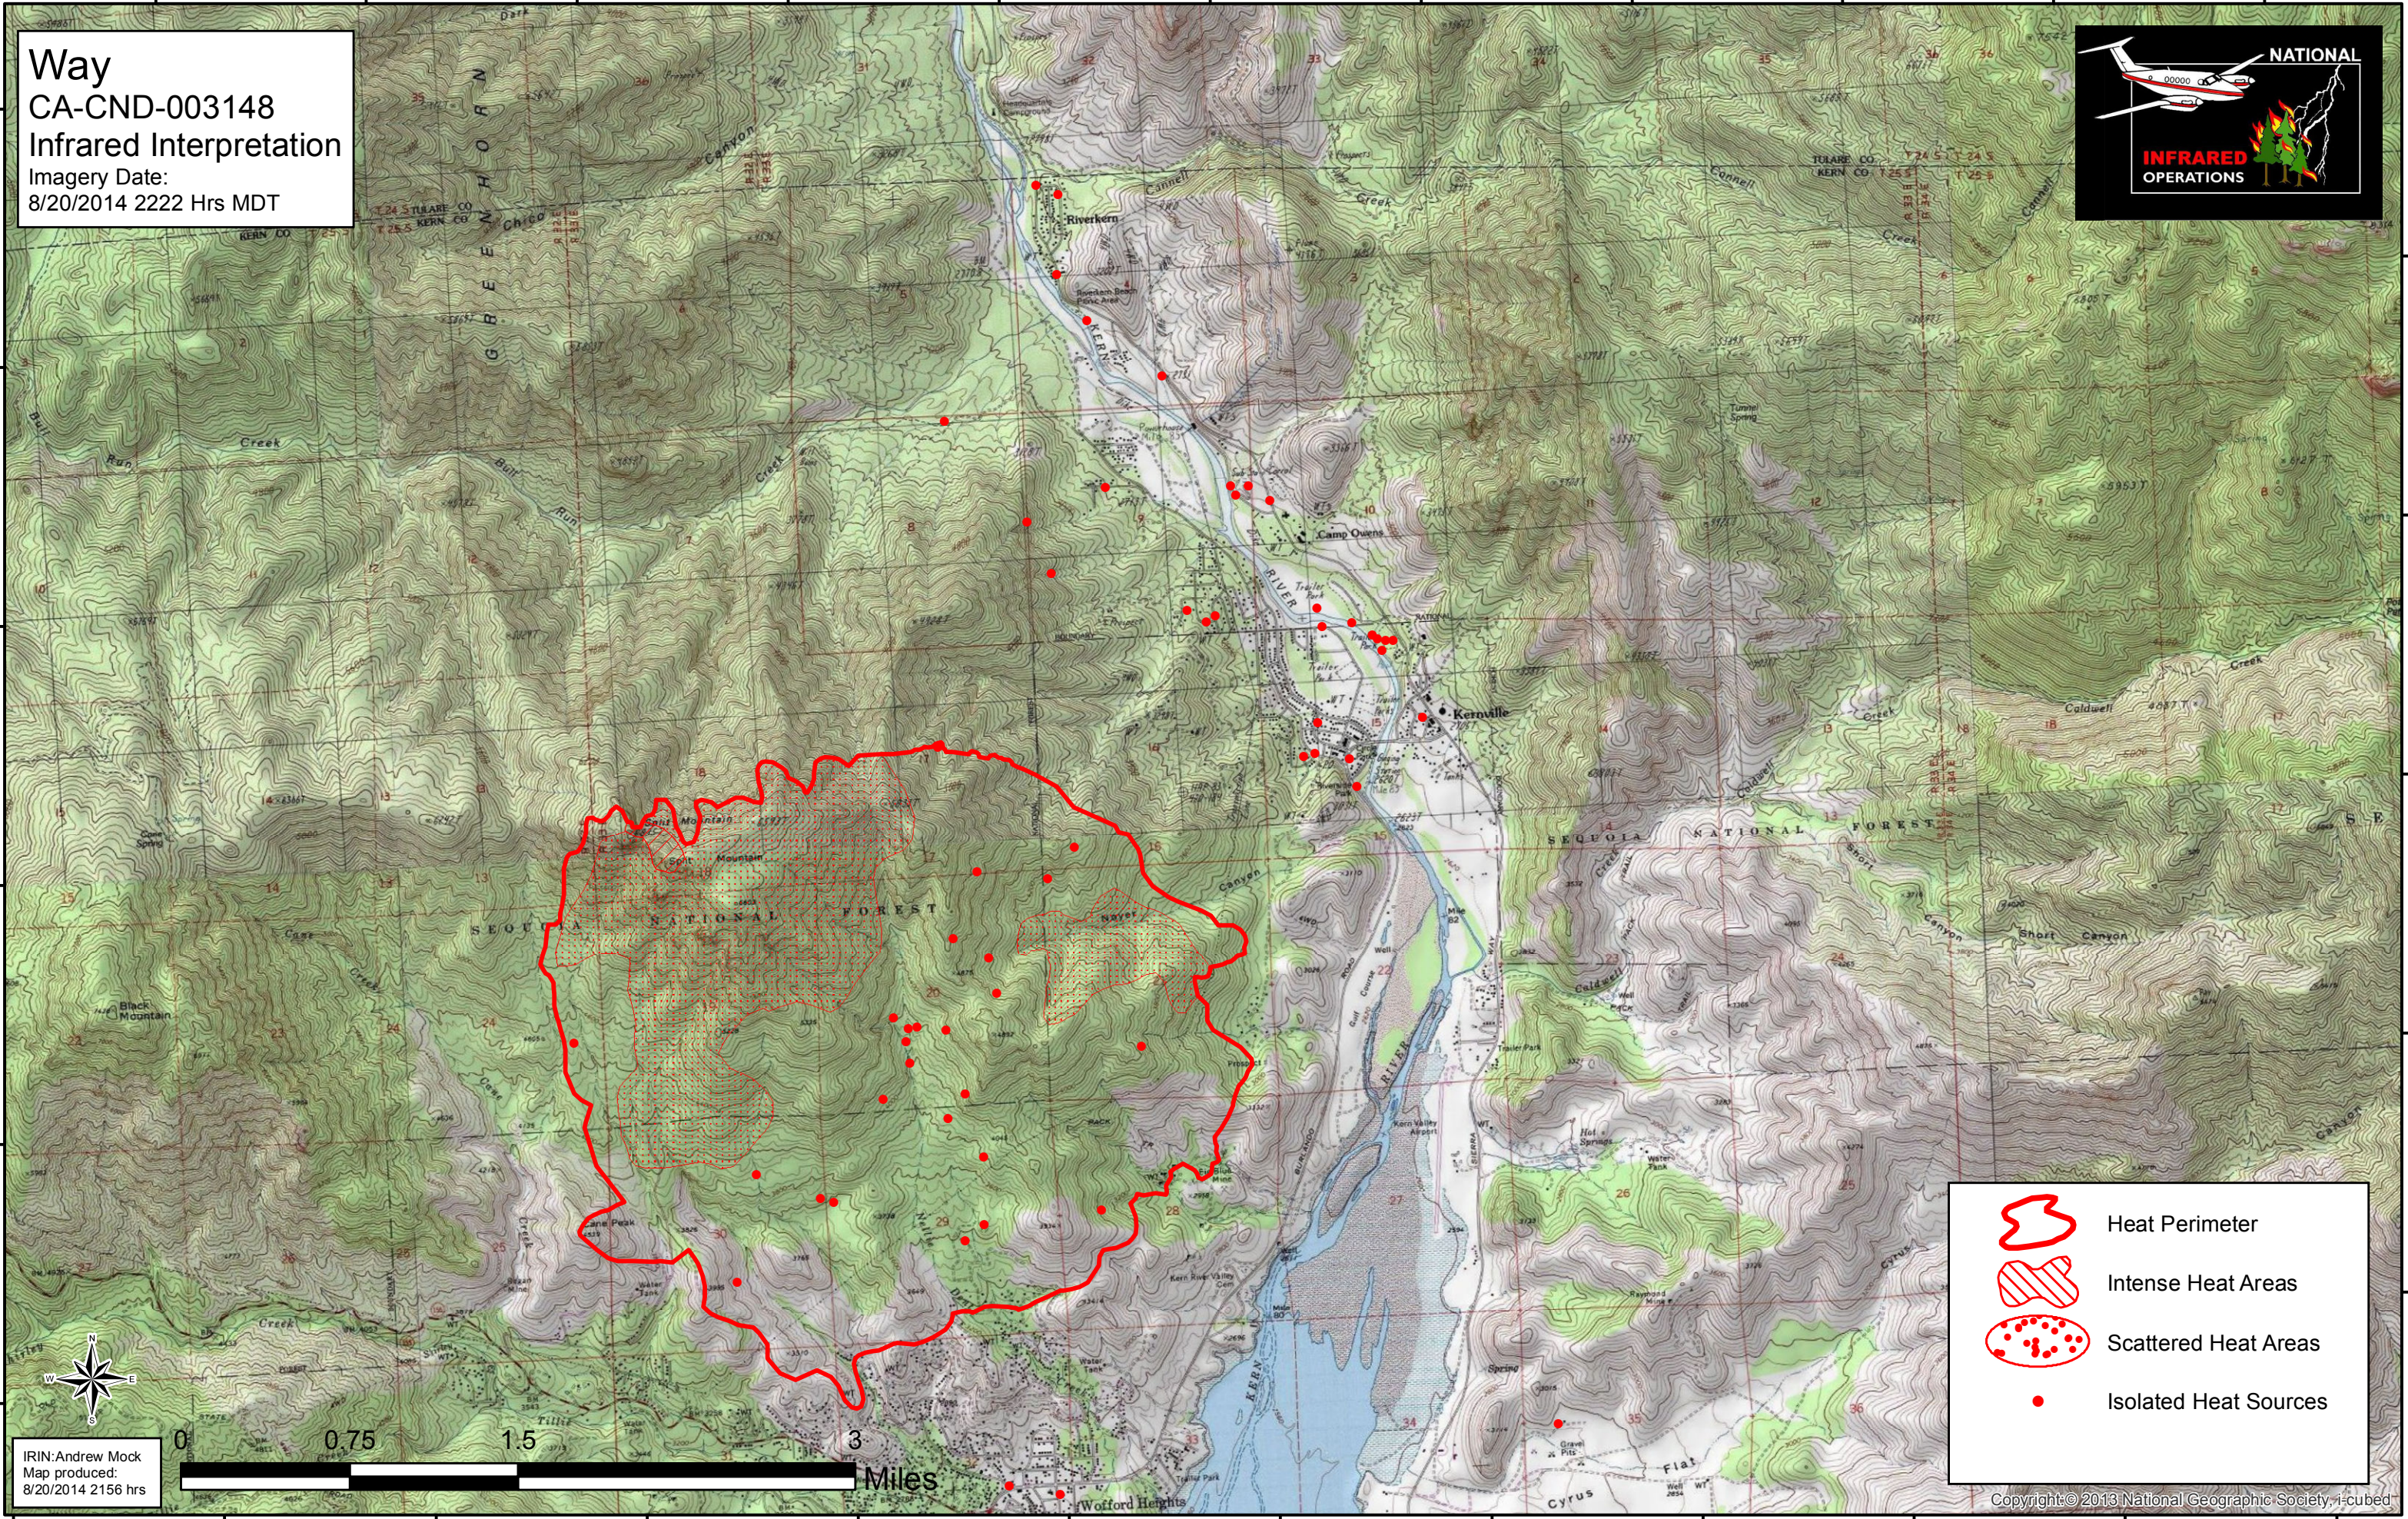

Way
CA-CND-003148
Infrared Interpretation
Imagery Date:
8/20/2014 2222 Hrs MDT

- Heat Perimeter
- Intense Heat Areas
- Scattered Heat Areas
- Isolated Heat Sources

IRIN: Andrew Mock
Map produced:
8/20/2014 2156 hrs