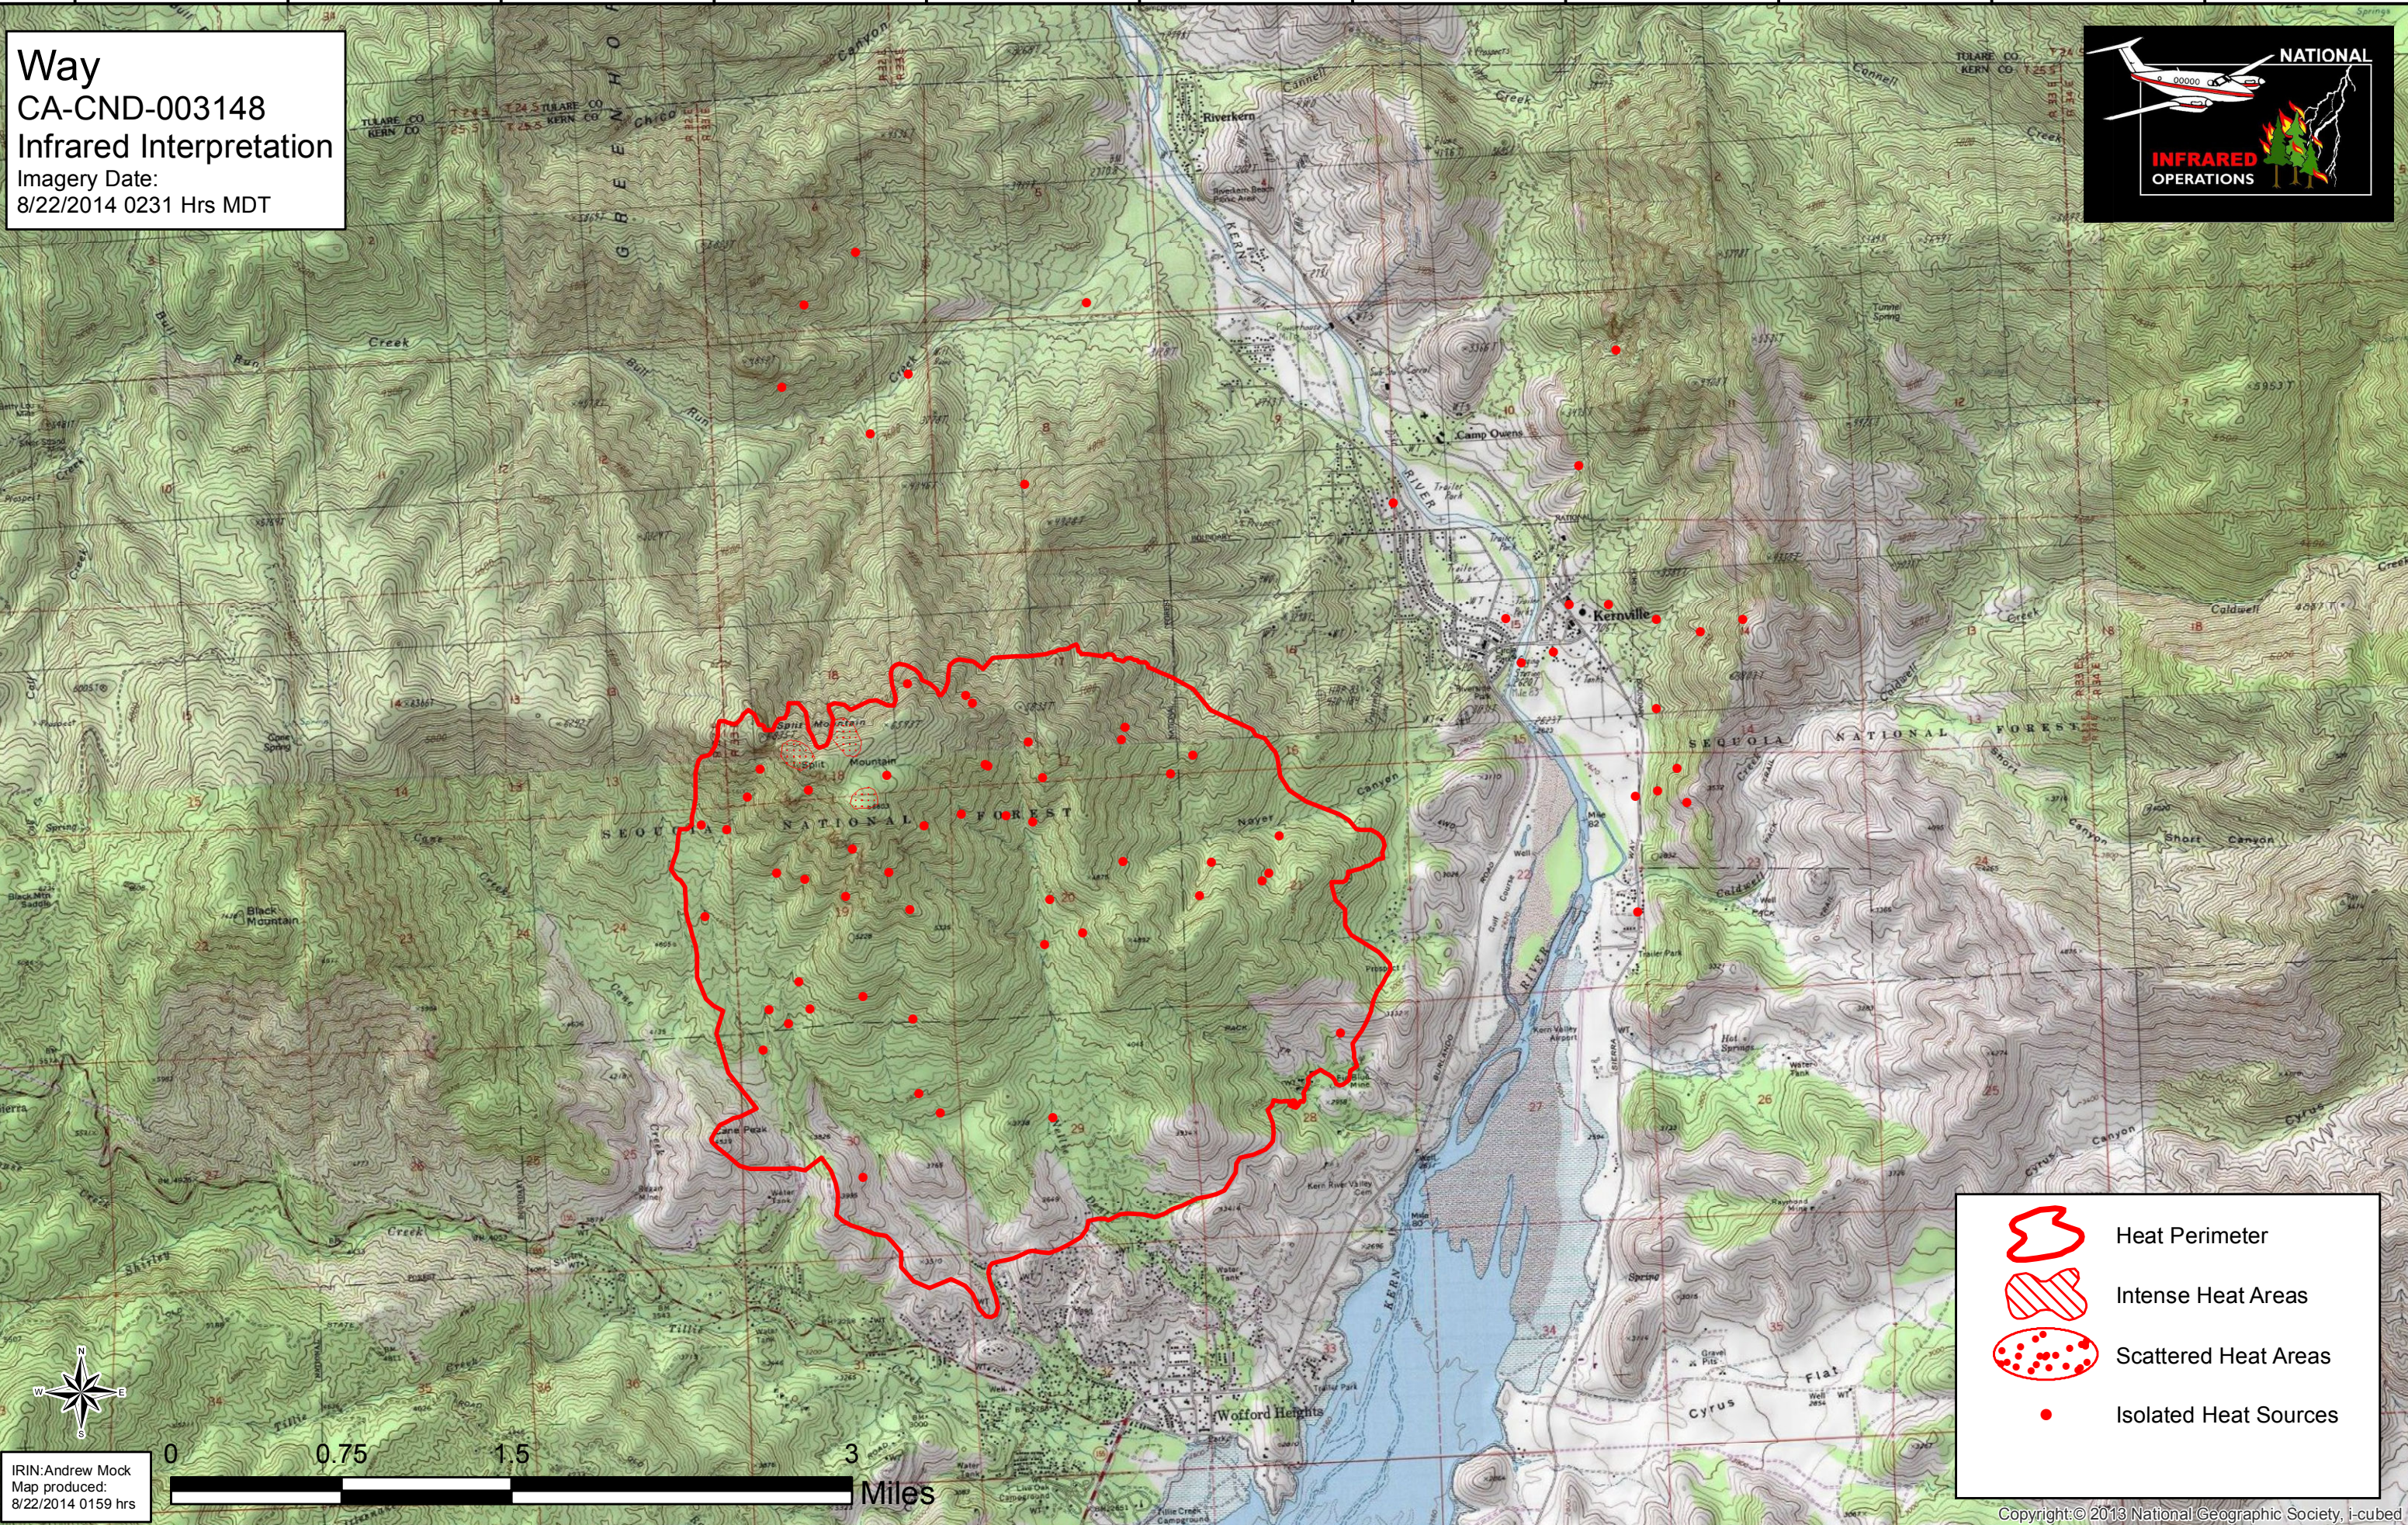

Way
CA-CND-003148
Infrared Interpretation
Imagery Date:
8/22/2014 0231 Hrs MDT

- Heat Perimeter
- Intense Heat Areas
- Scattered Heat Areas
- Isolated Heat Sources

IRIN: Andrew Mock
Map produced:
8/22/2014 0159 hrs

0 0.75 1.5 3 Miles