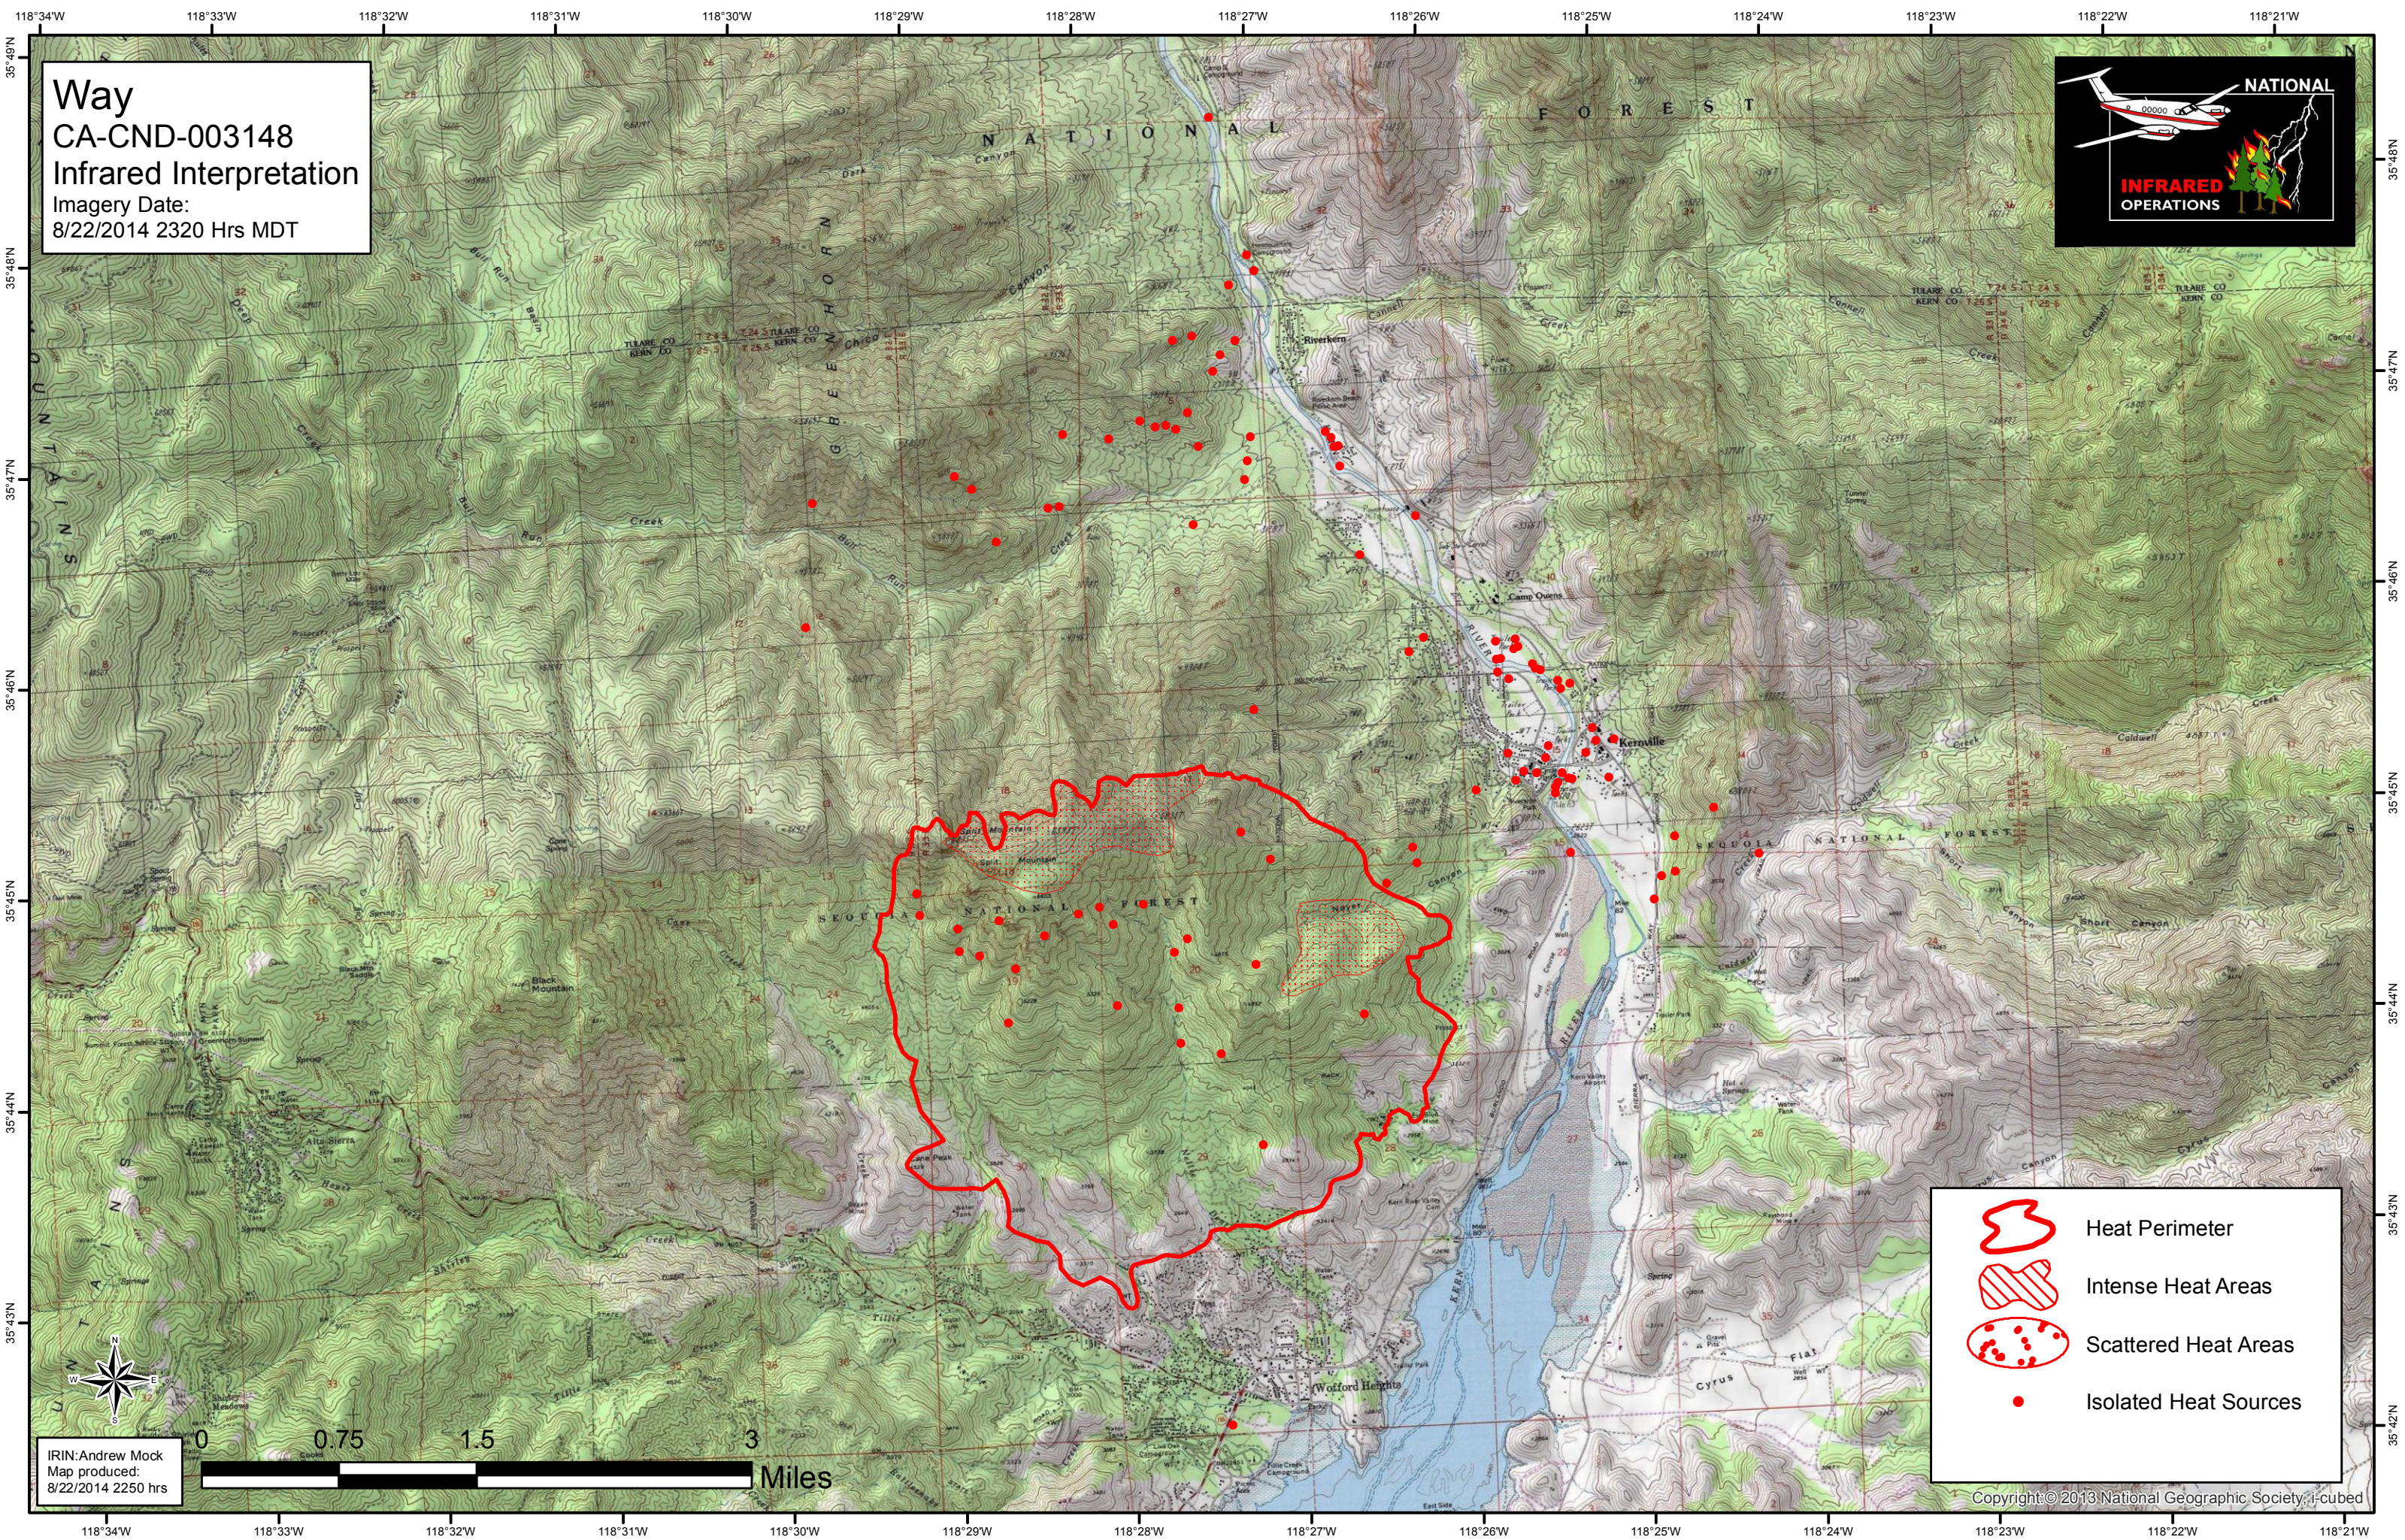

Way
CA-CND-003148
Infrared Interpretation
Imagery Date:
8/22/2014 2320 Hrs MDT

- Heat Perimeter
- Intense Heat Areas
- Scattered Heat Areas
- Isolated Heat Sources

IRIN: Andrew Mock
Map produced:
8/22/2014 2250 hrs