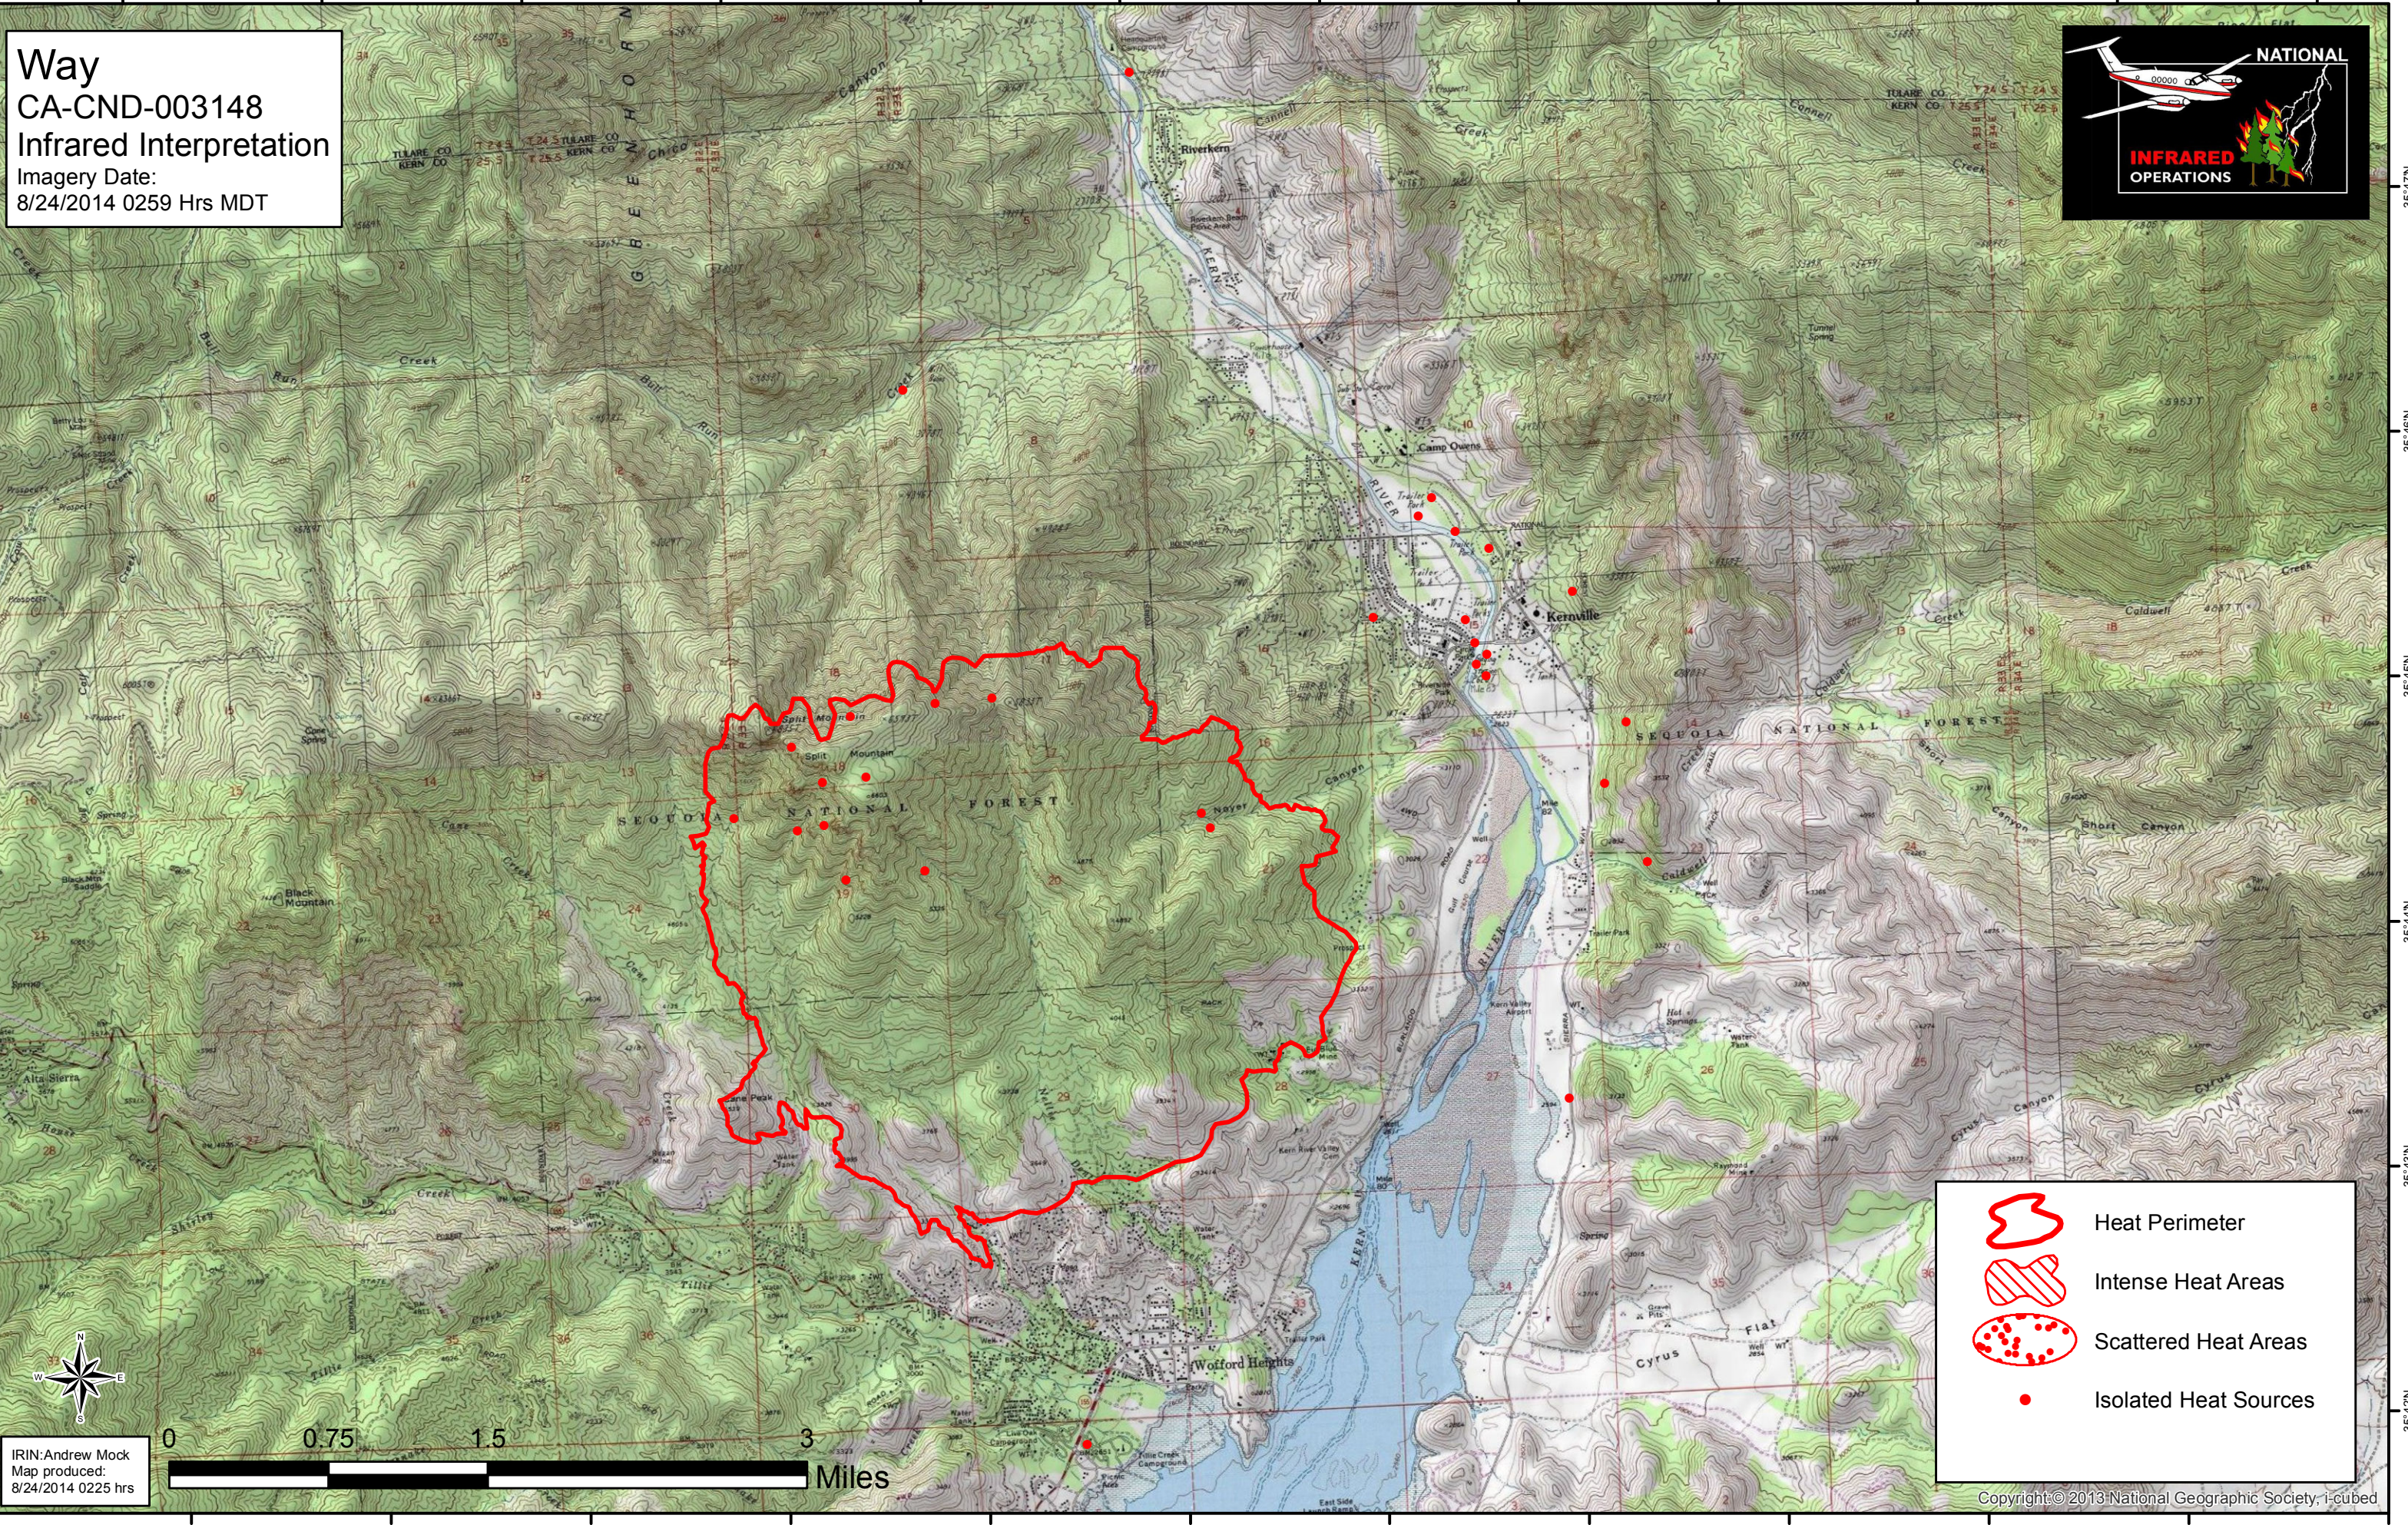

Way  
CA-CND-003148  
Infrared Interpretation  
Imagery Date:  
8/24/2014 0259 Hrs MDT

IRIN: Andrew Mock  
Map produced:  
8/24/2014 0225 hrs

-  Heat Perimeter
-  Intense Heat Areas
-  Scattered Heat Areas
-  Isolated Heat Sources

Copyright © 2013 National Geographic Society, i-cubed