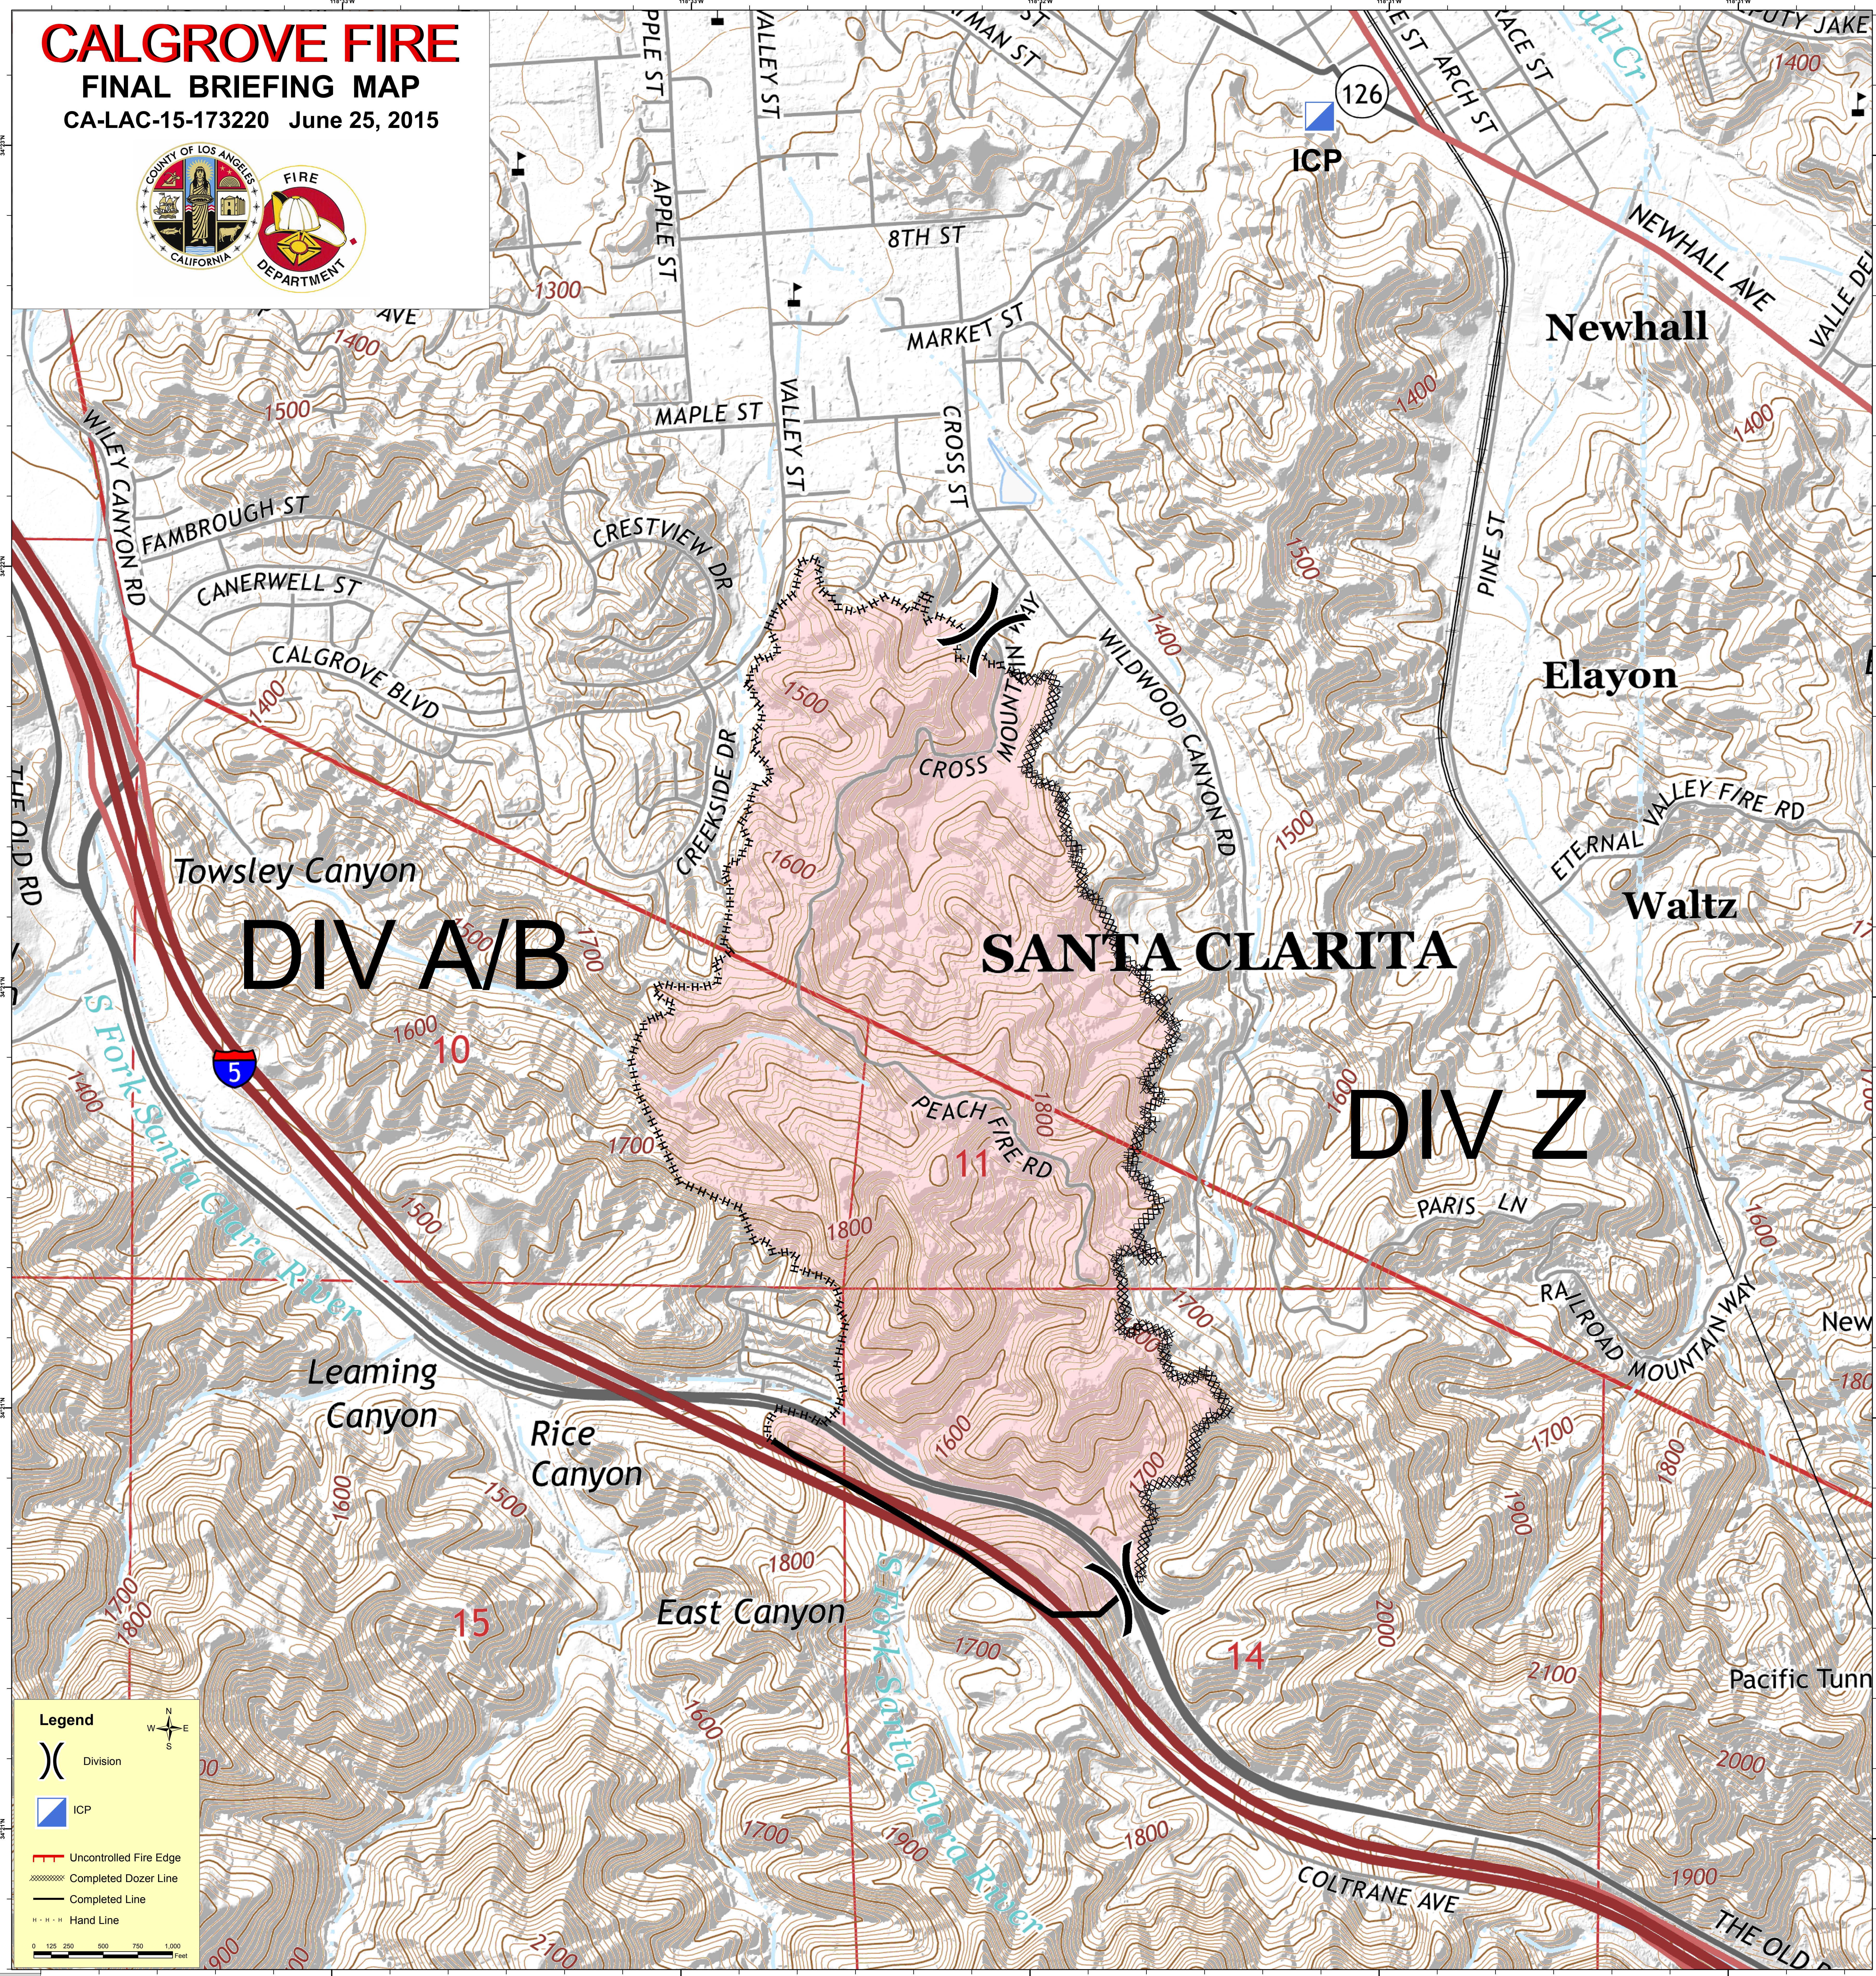

CALGROVE FIRE

FINAL BRIEFING MAP

CA-LAC-15-173220 June 25, 2015

Legend

- () Division
- ICP
- Uncontrolled Fire Edge
- Completed Dozer Line
- Completed Line
- Hand Line

0 125 250 500 750 1,000 Feet