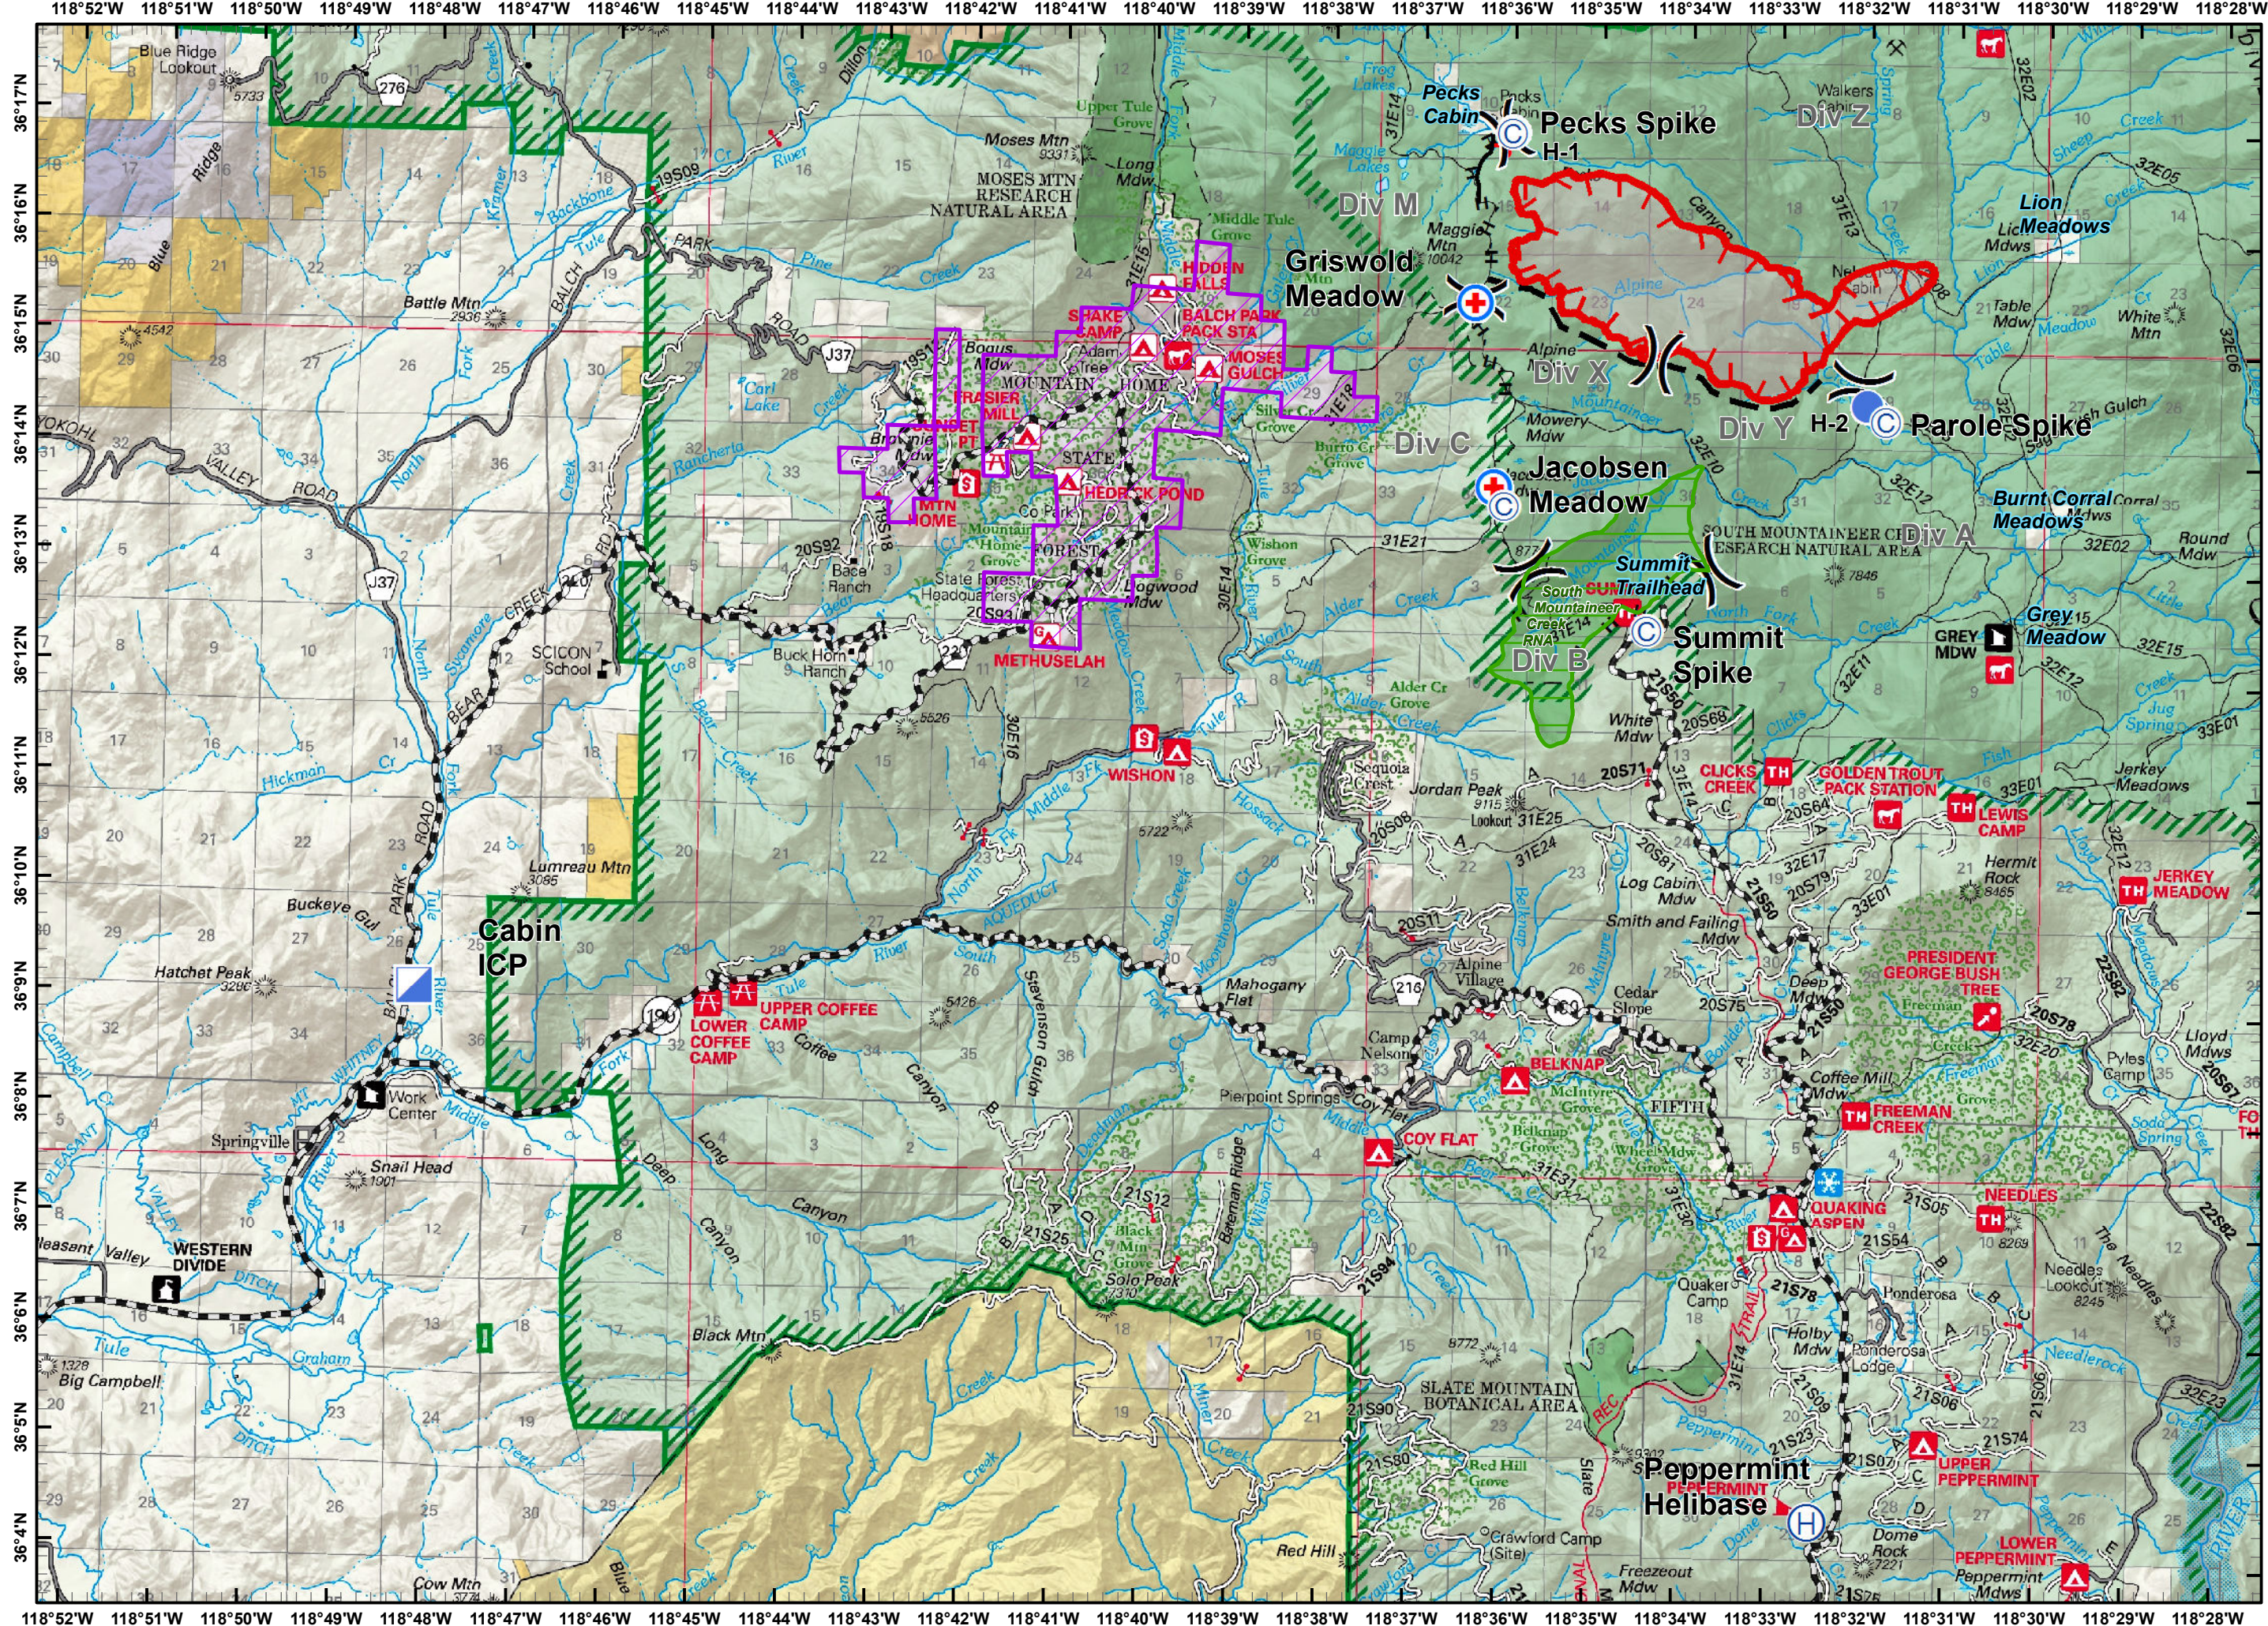

CABIN FIRE CA-SQF-002313

Transportation Map

- Cabin Fire
- Contained Fire Edge
- Uncontrolled Fire Edge
- Hand Line
- Division Break
- Incident Base
- MediVac Site
- Helispot
- Camp
- Wilderness Boundary

118°52'W 118°51'W 118°50'W 118°49'W 118°48'W 118°47'W 118°46'W 118°45'W 118°44'W 118°43'W 118°42'W 118°41'W 118°40'W 118°39'W 118°38'W 118°37'W 118°36'W 118°35'W 118°34'W 118°33'W 118°32'W 118°31'W 118°30'W 118°29'W 118°28'W