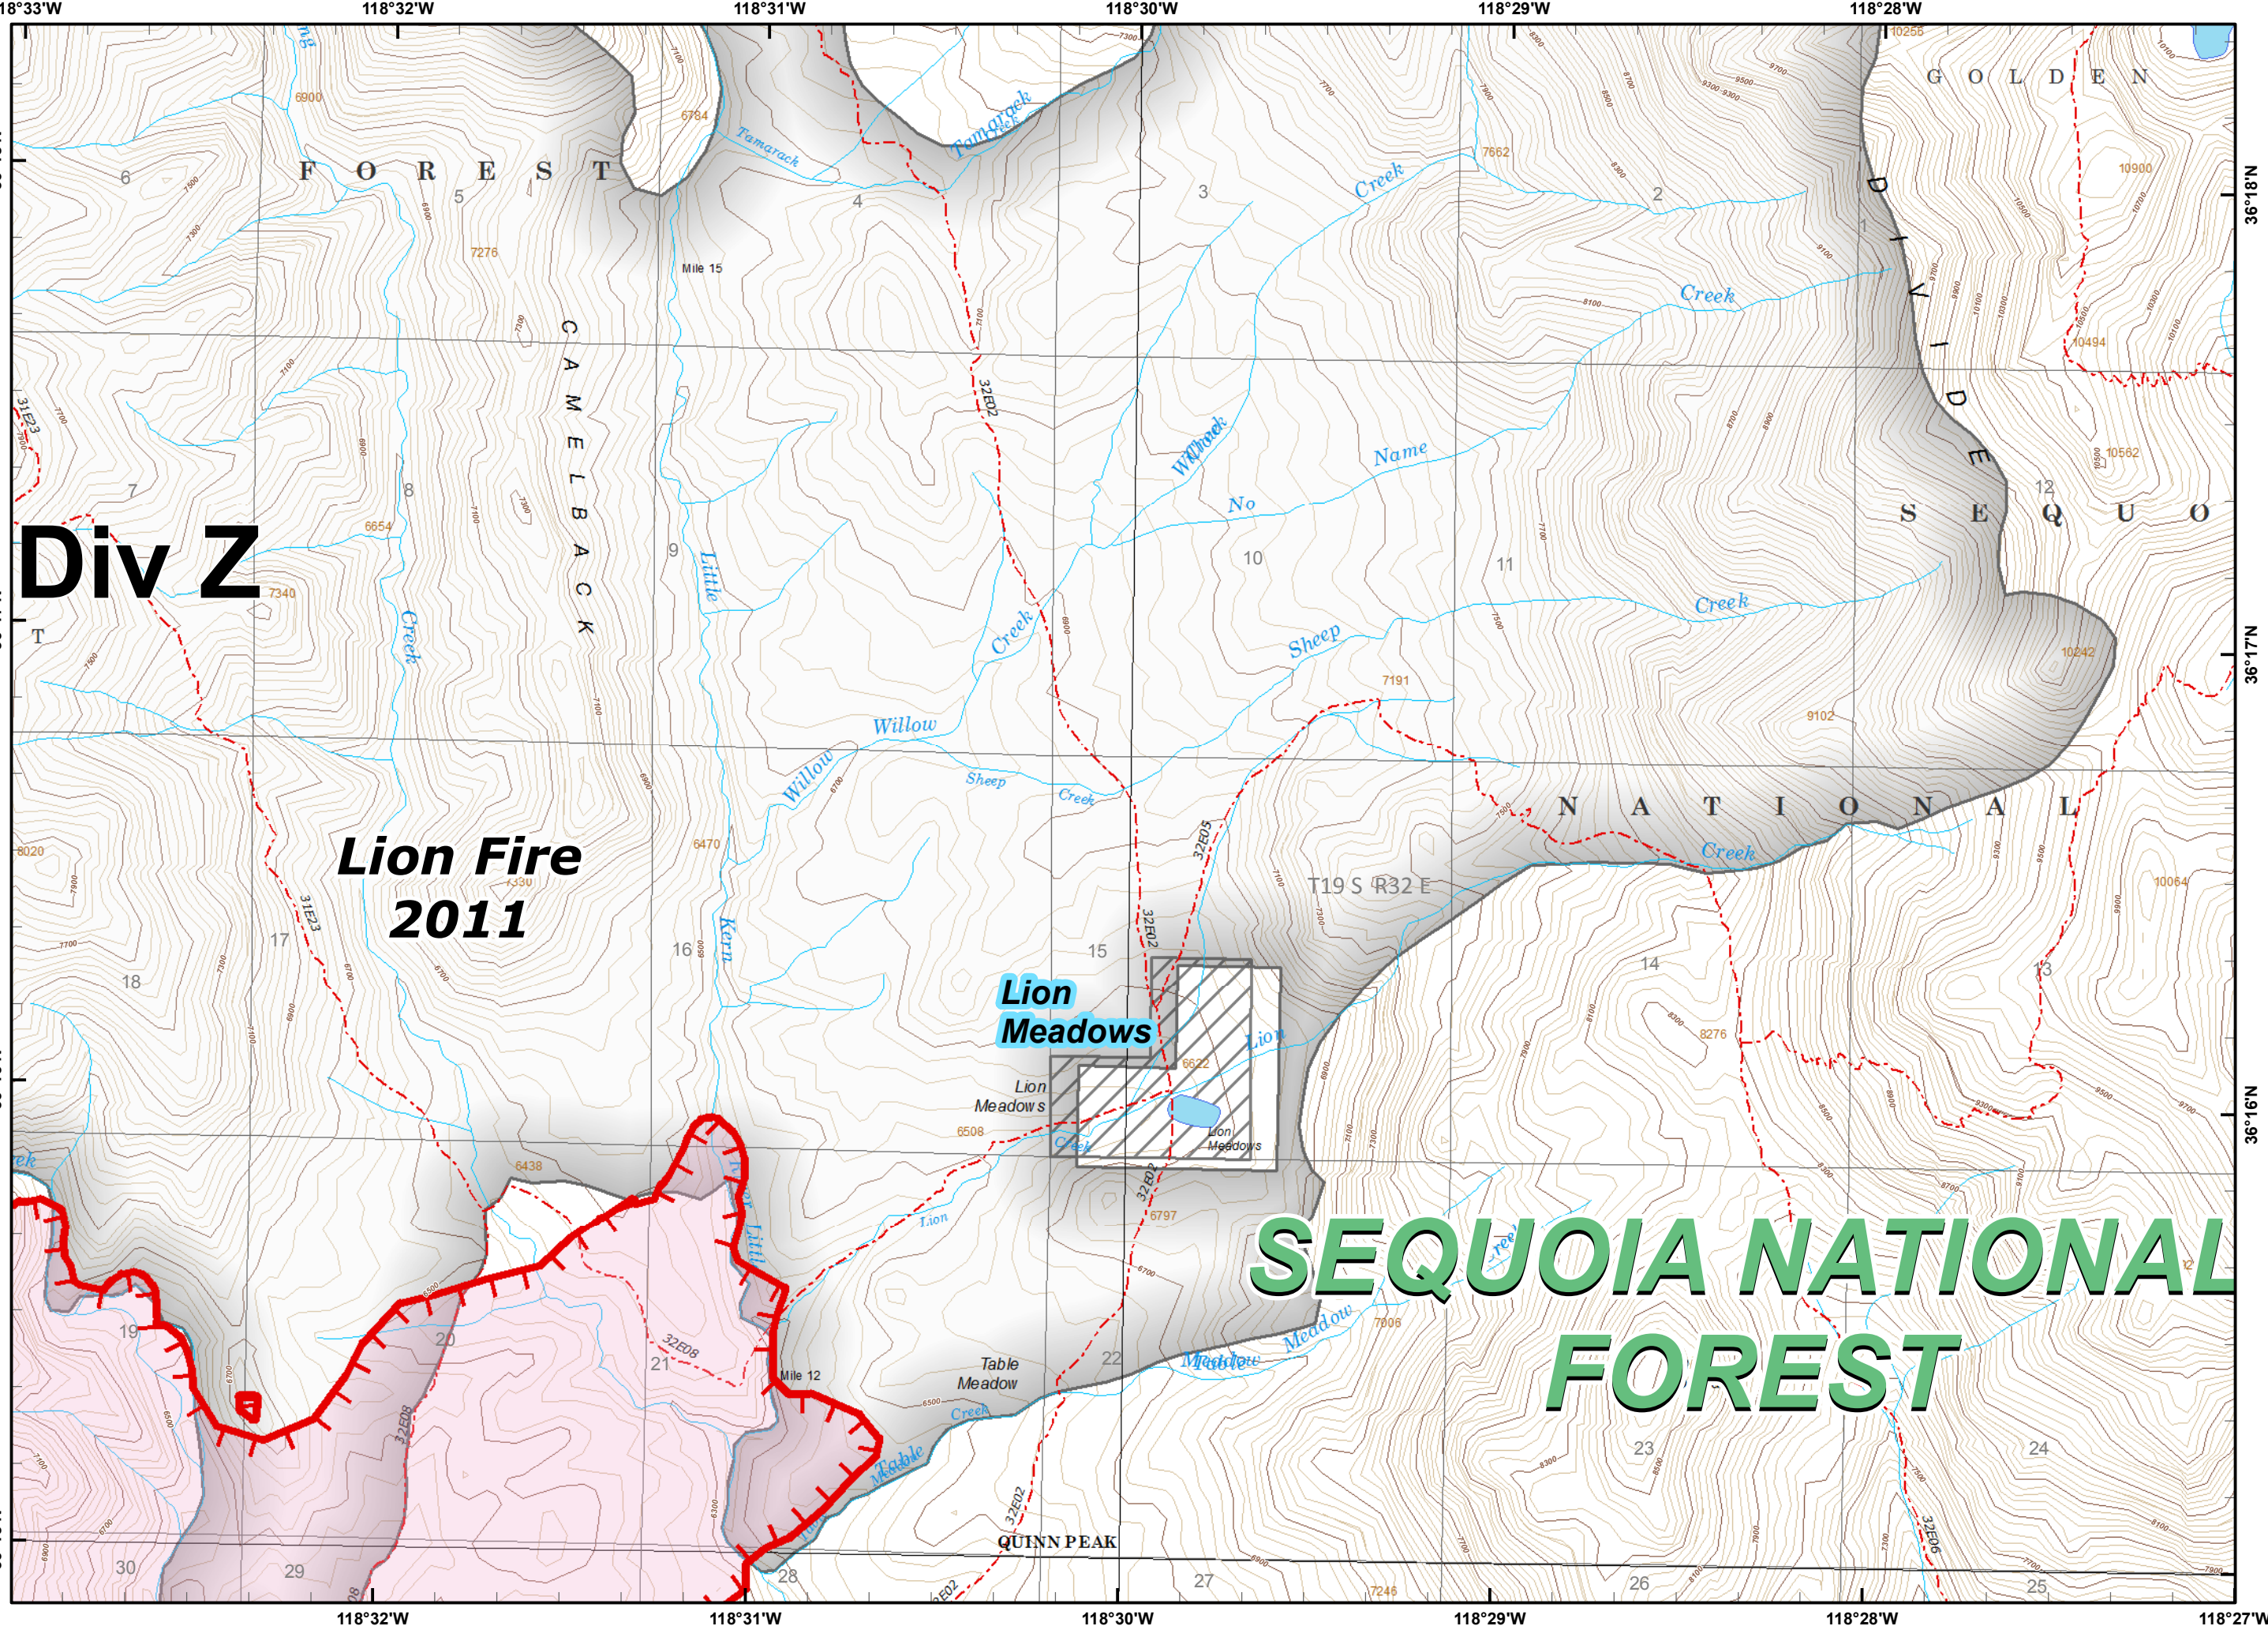

H3

CABIN FIRE
CA-SQF-002313
August 5, 2015

4294 acres
Approximate Perimeter as of 8/4/2015 @ 0331 hrs

- Cabin Fire
- Contained Fire Edge
- Uncontrolled Fire Edge
- Hand Line
- Division Break
- Dip Site
- Hellsport
- Camp
- USFS - National Forest Boundary
- NPS - National Park Boundary
- Wilderness Boundary
- Mountain Home State Forest
- Non-Forest Service
- Trail
- Road

Page 2
0 0.25 0.5 Miles

40 ft Contours
NAD 83 UTM Zone 11

CABIN FIRE
CA-SQF-002313
August 5, 2015

4294 acres
Approximate Perimeter as of 8/4/2015 @ 0331 hrs

- Cabin Fire
- Contained Fire Edge
- Uncontrolled Fire Edge
- Hand Line
- Division Break
- Dip Site
- Helispot
- Camp
- USFS - National Forest Boundary
- NPS - National Park Boundary
- Wilderness Boundary
- Mountain Home State Forest
- Non-Forest Service
- Trail
- Road

Page 3

40 ft Contours
NAD 83 UTM Zone 11

CABIN FIRE
 CA-SQF-002313
 August 5, 2015

4294 acres
 Approximate Perimeter as of 8/4/2015 @ 0331 hrs

- Cabin Fire
- Contained Fire Edge
- Uncontrolled Fire Edge
- Hand Line
- Division Break
- Dip Site
- Helispot
- Camp
- USFS - National Forest Boundary
- NPS - National Park Boundary
- Wilderness Boundary
- Mountain Home State Forest
- Non-Forest Service
- Trail
- Road