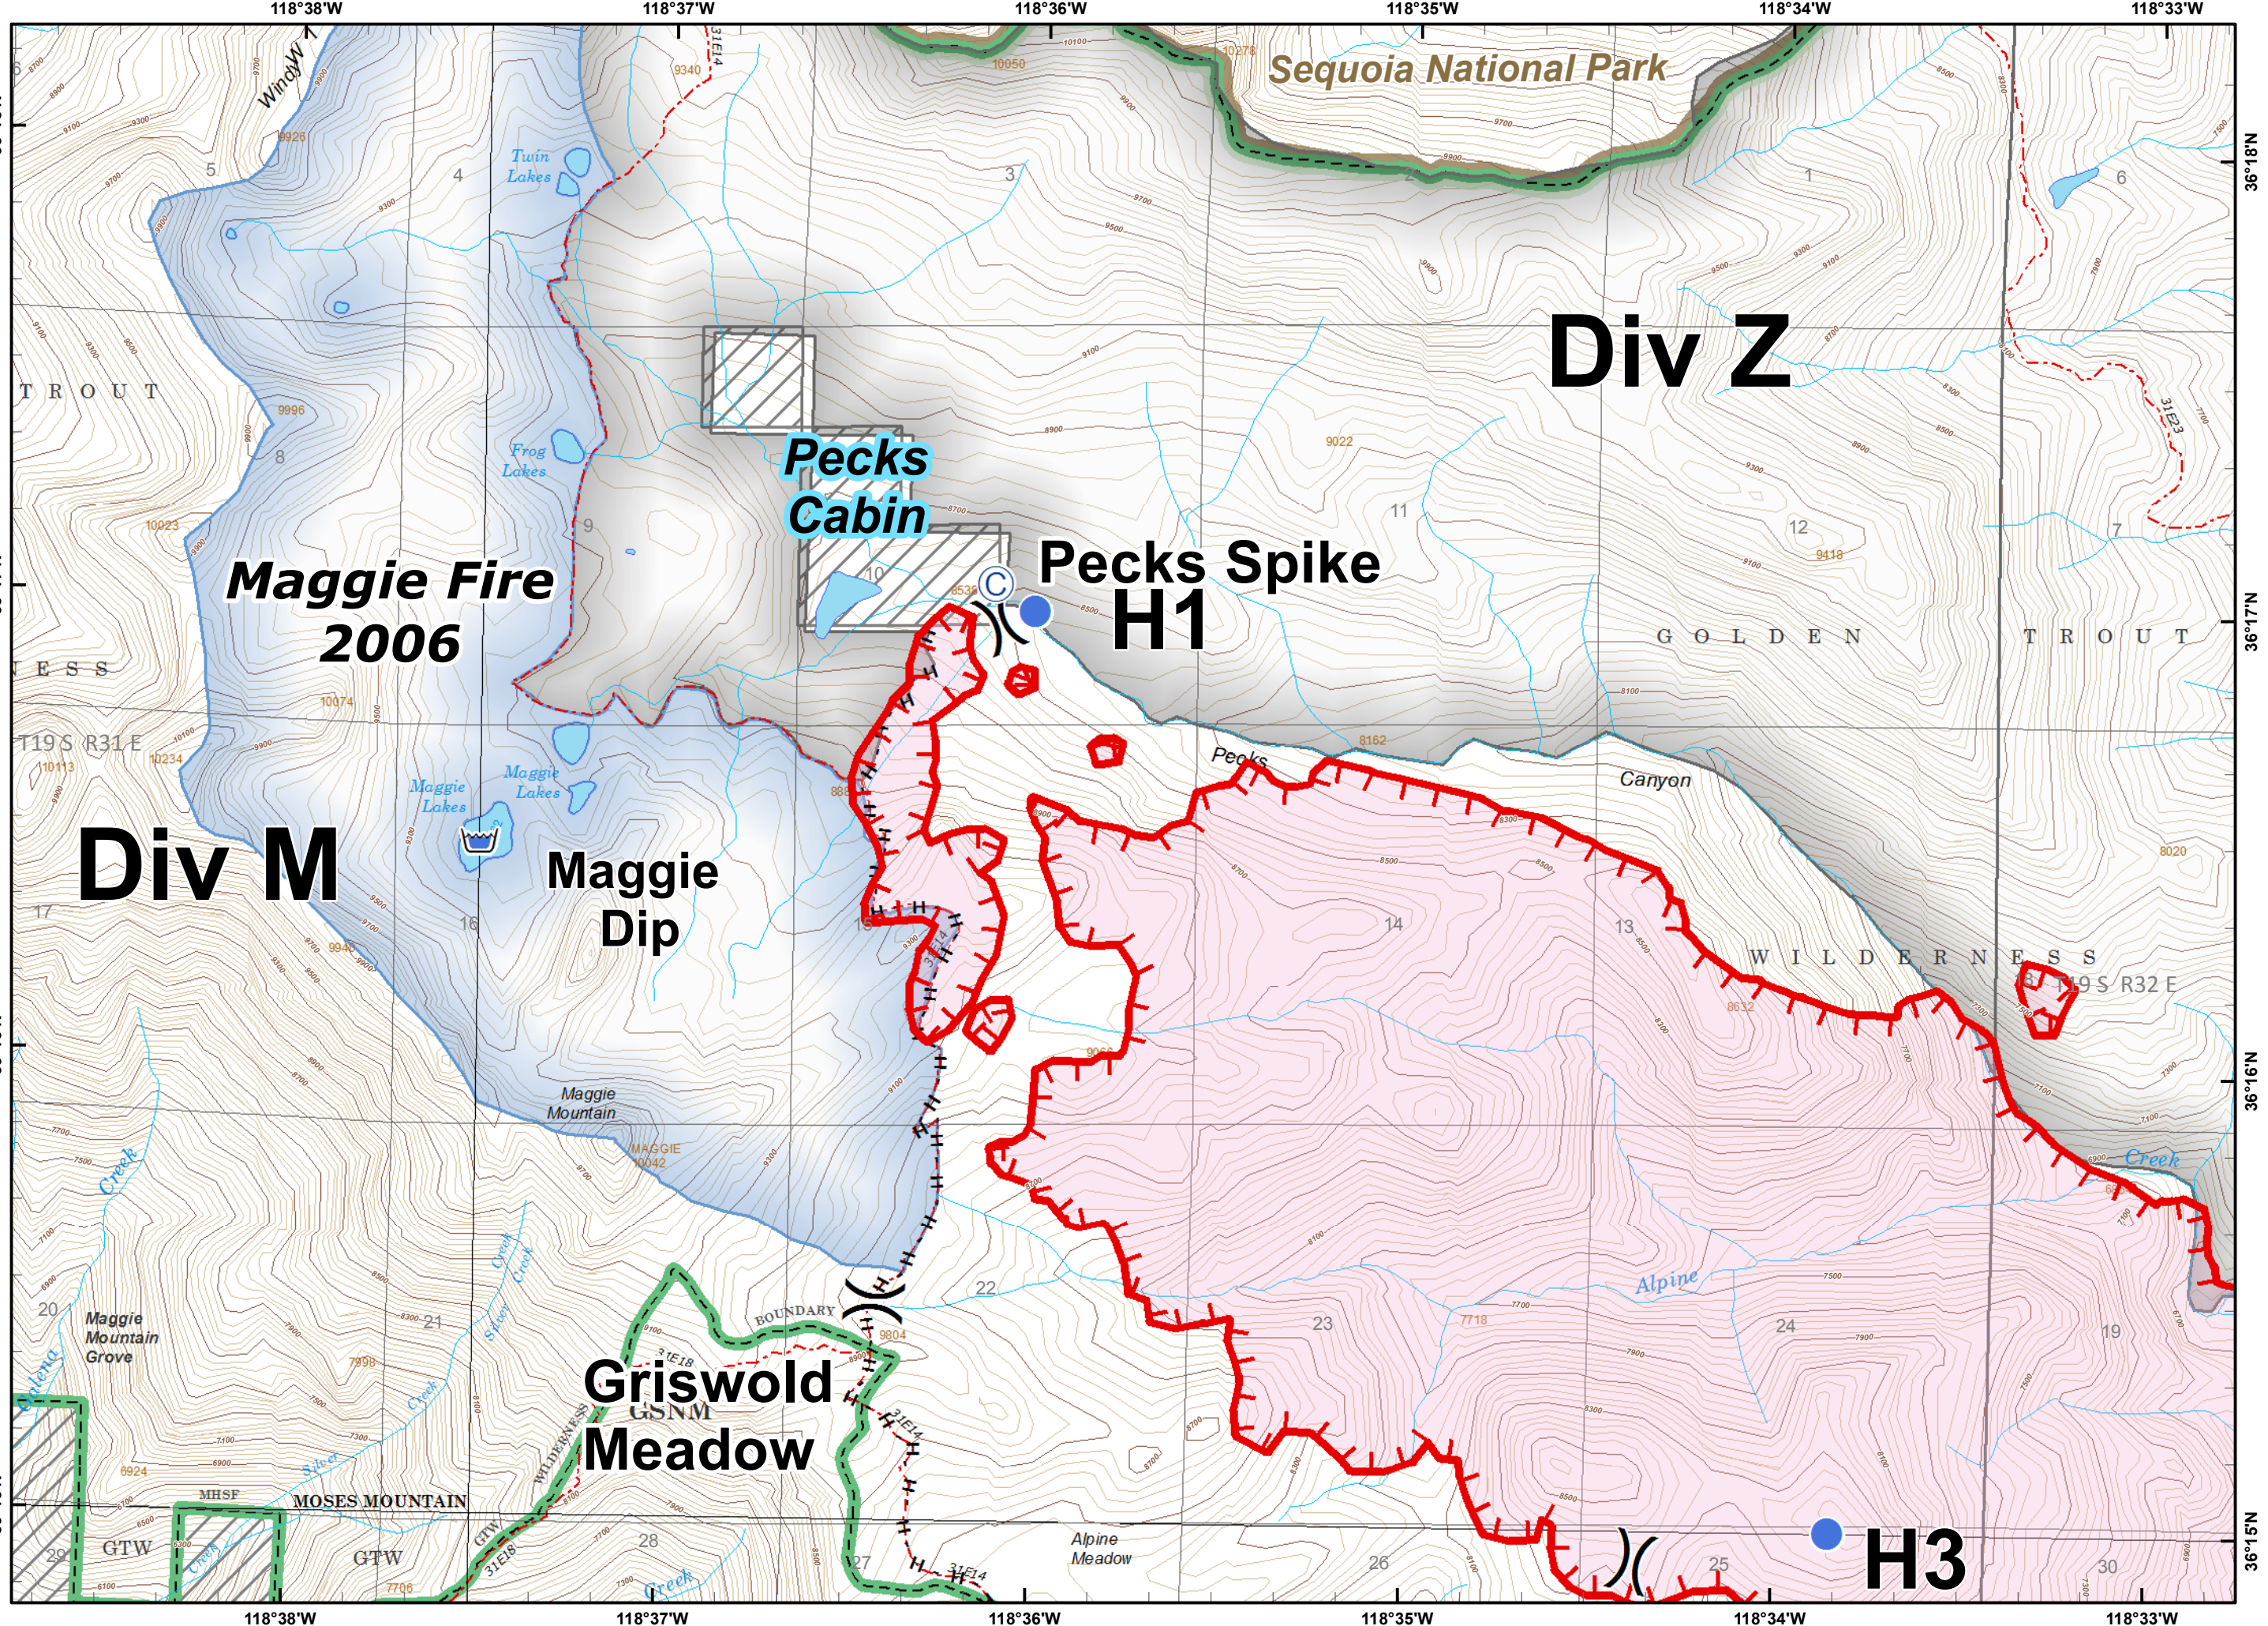

CABIN FIRE
CA-SQF-002313
August 5, 2015

4294 acres
Approximate Perimeter as of 8/4/2015 @ 0331 hrs

- Cabin Fire
- Contained Fire Edge
- Uncontrolled Fire Edge
- Hand Line
- Division Break
- Dip Site
- Helispot
- Camp
- USFS - National Forest Boundary
- NPS - National Park Boundary
- Wilderness Boundary
- Mountain Home State Forest
- Non-Forest Service
- Trail
- Road

Page 1
0 0.25 0.5 Miles

40 ft Contours
NAD 83 UTM Zone 11

Div Z

Div M

Maggie Fire 2006

Pecks Cabin

Pecks Spike H1

Griswold Meadow

H3