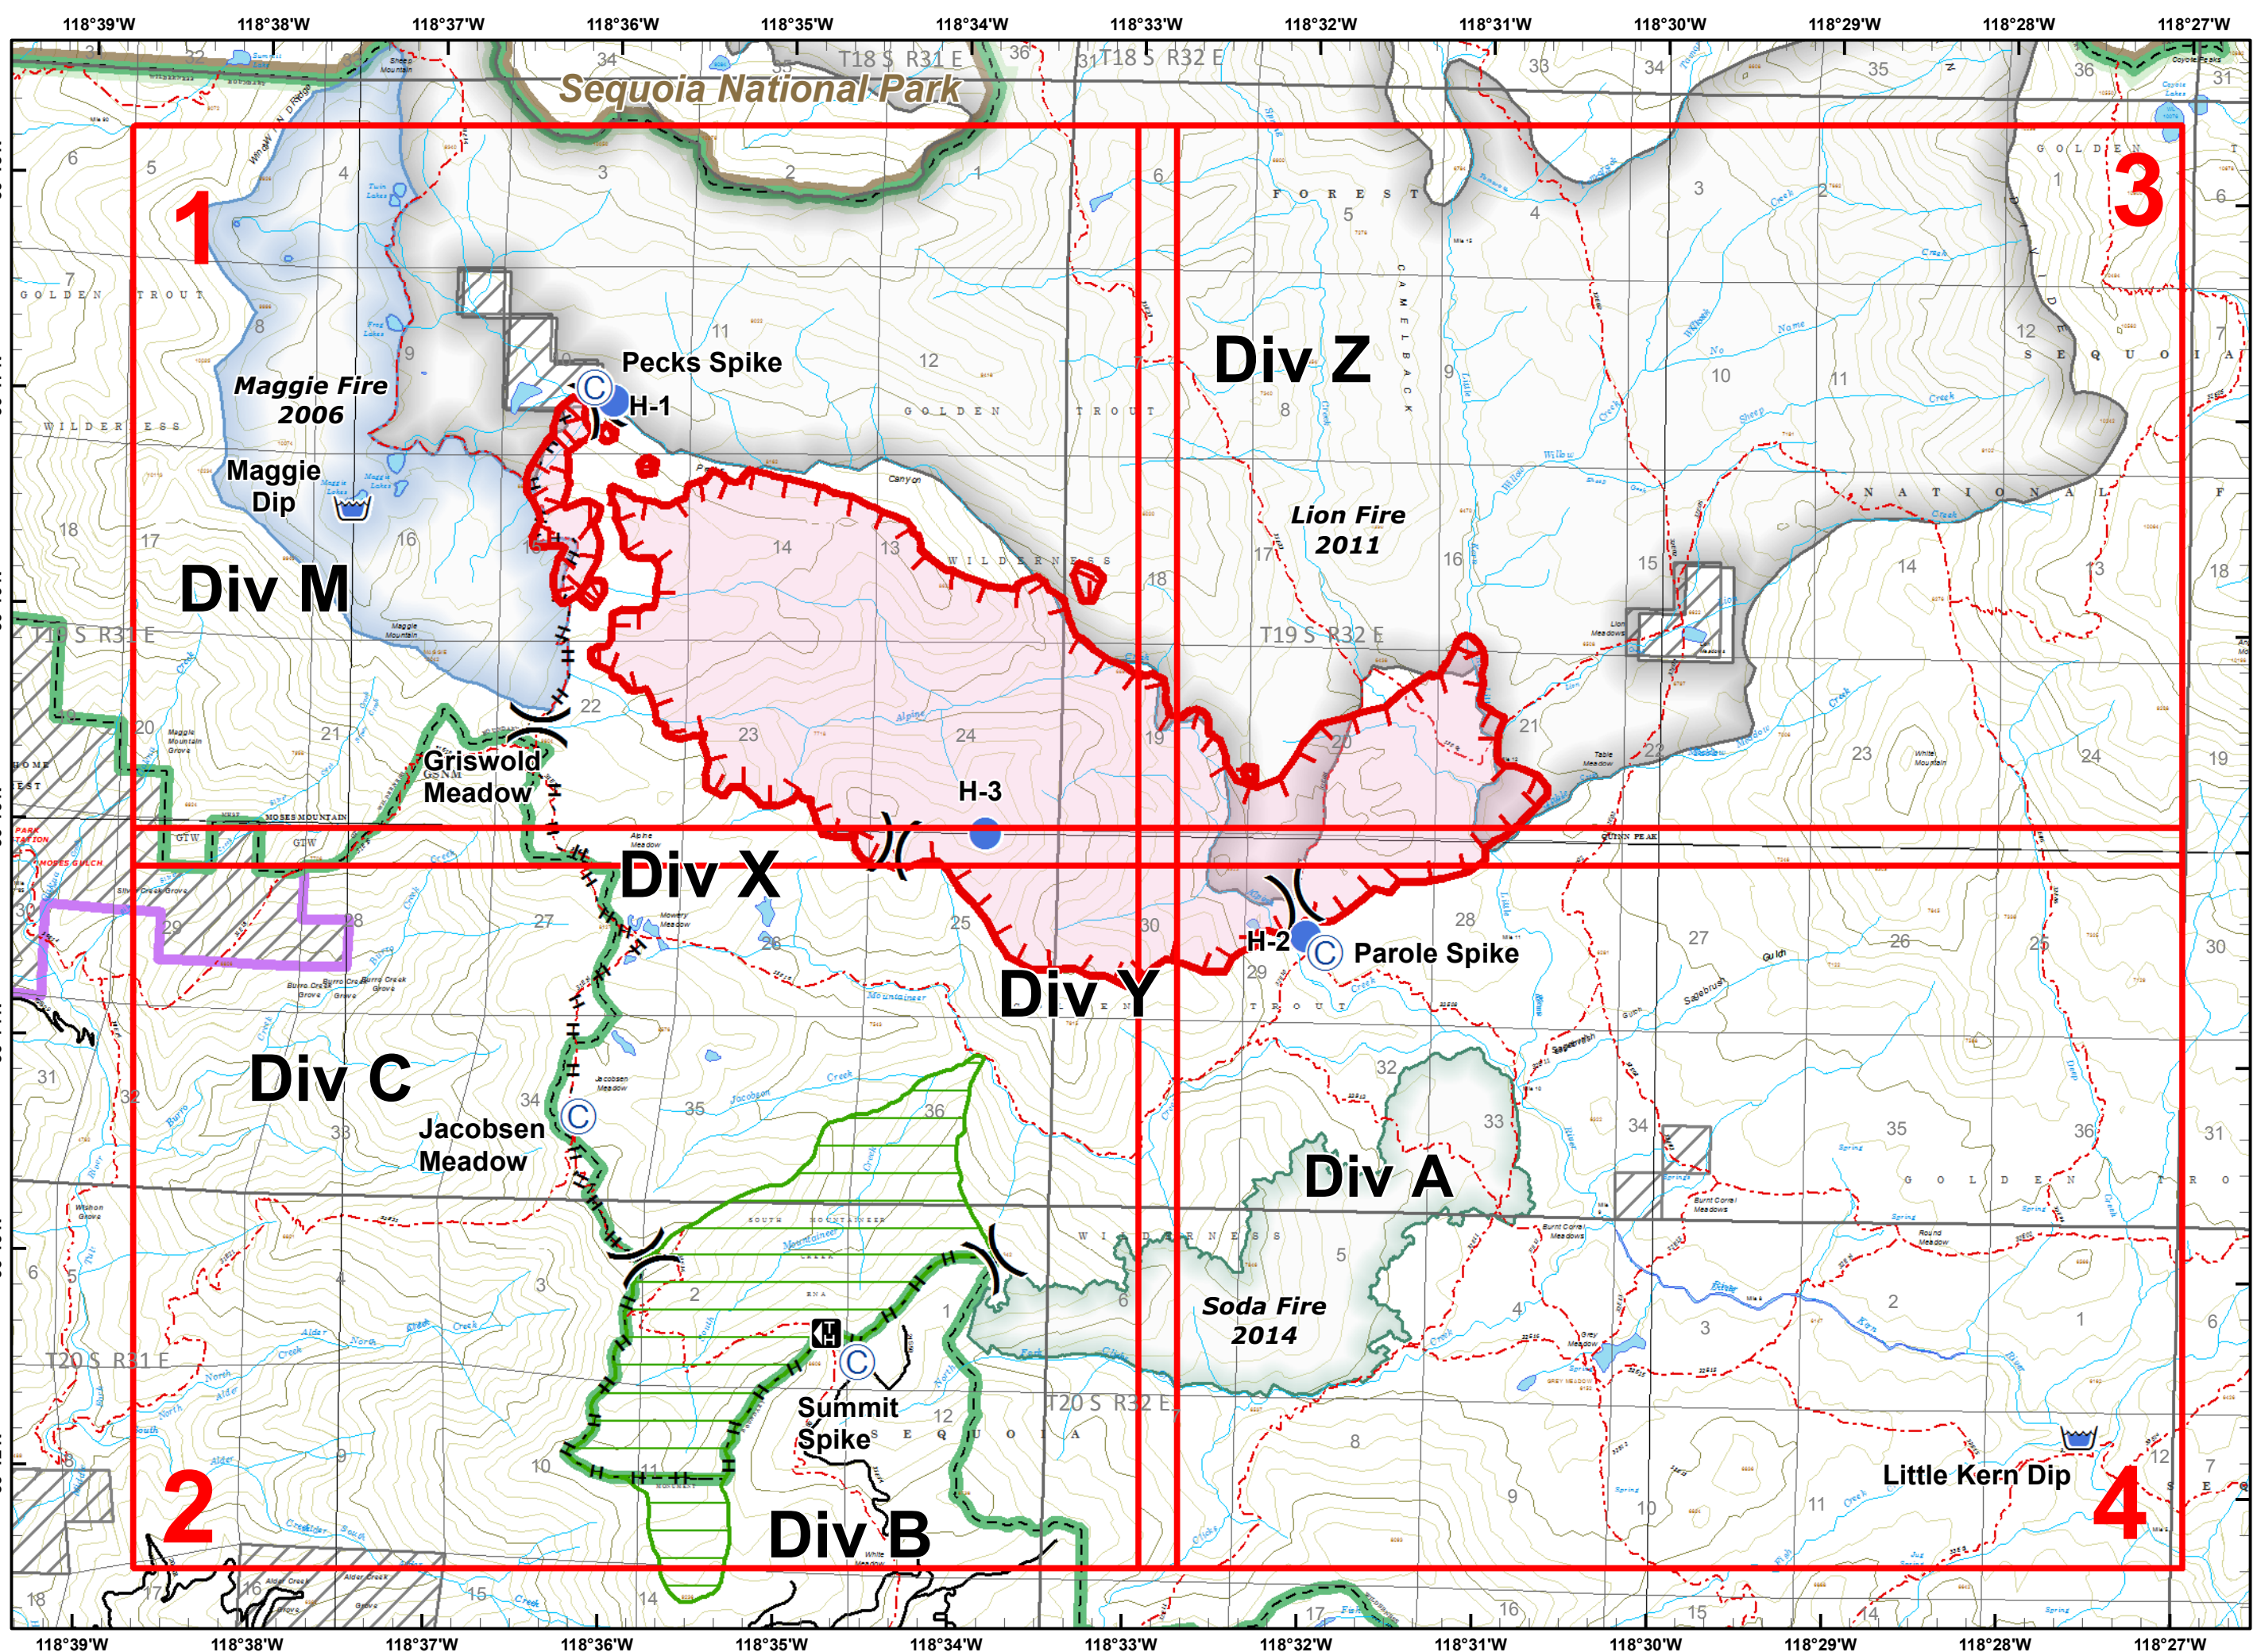

CABIN FIRE

CA-SQF-002313
August 5, 2015

4294 acres

Approximate Perimeter as of 8/4/2015 @ 0331 hrs

- Cabin Fire
- Contained Fire Edge
- Uncontrolled Fire Edge
- Hand Line
- Division Break
- Dip Site
- Hellspot
- Camp
- USFS - National Forest Boundary
- NPS - National Park Boundary
- Wilderness Boundary
- Mountain Home State Forest
- Non-Forest Service
- Trail
- Road

Page Index

0 0.25 0.5 1 Miles

200 ft Contours
NAD 83 UTM Zone 11

1

3

2

4