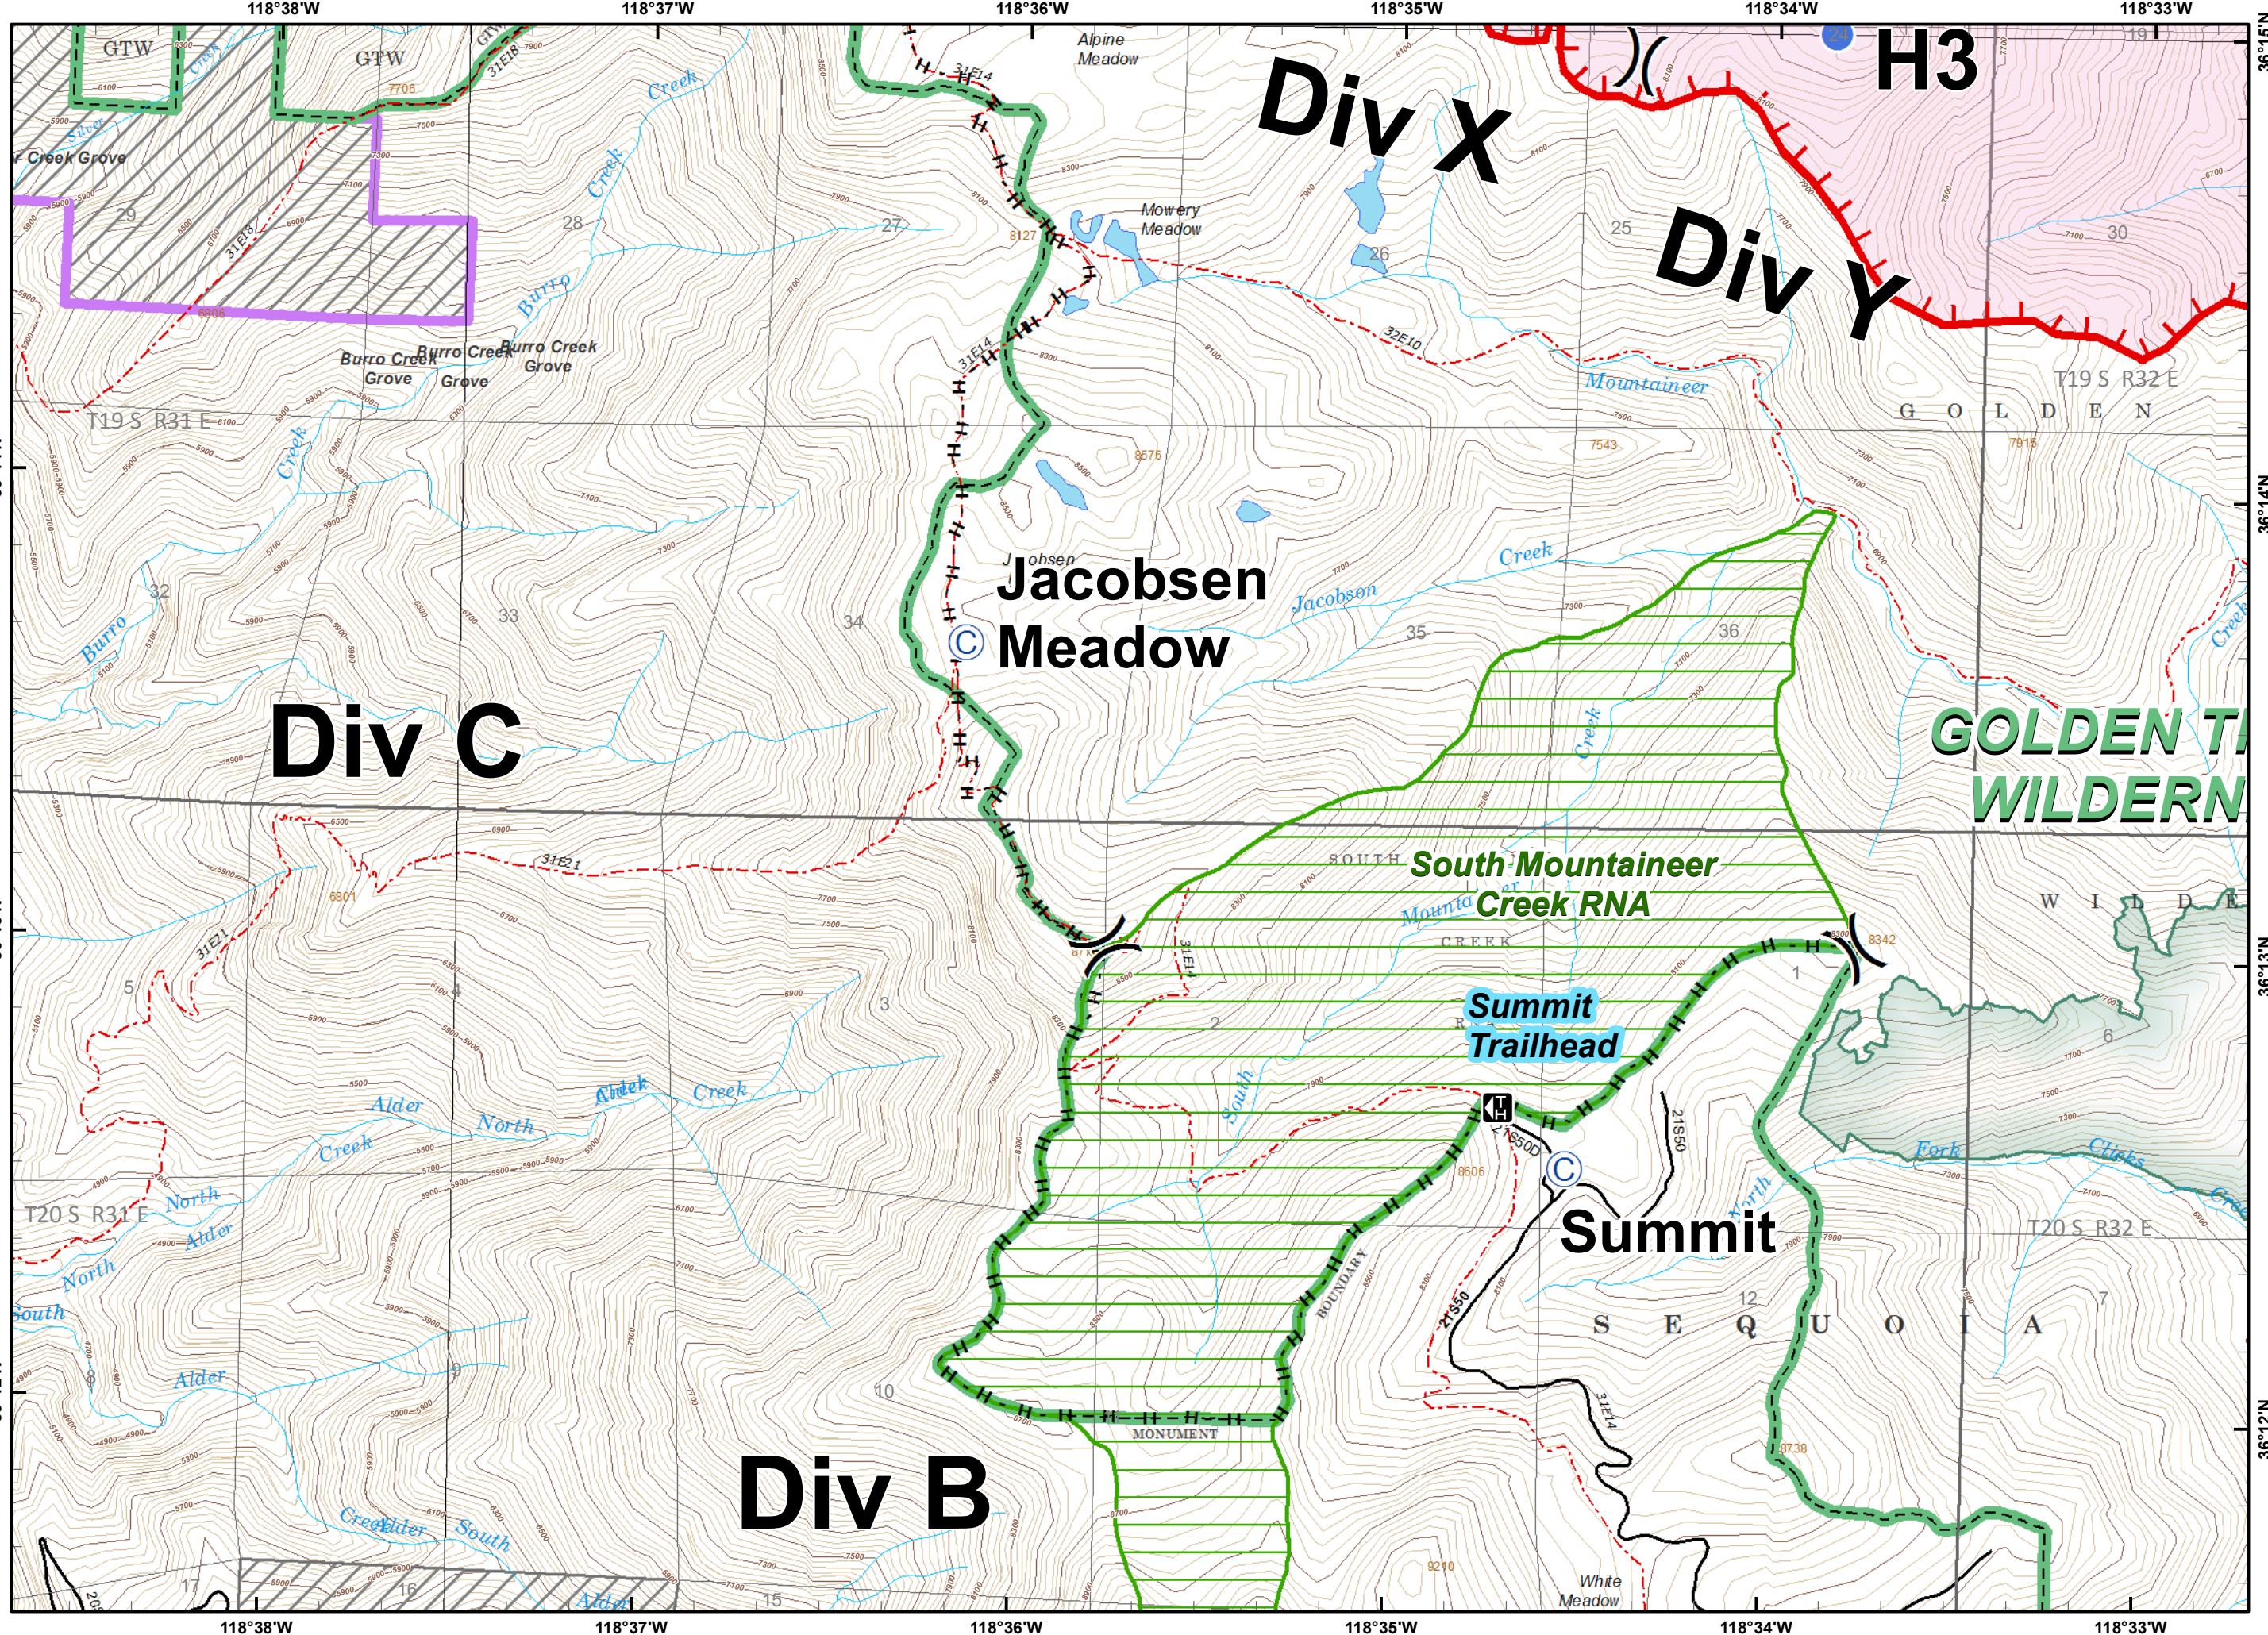

H3

CABIN FIRE
CA-SQF-002313
August 5, 2015

4294 acres
Approximate Perimeter as of 8/4/2015 @ 0331 hrs

- Cabin Fire
- Contained Fire Edge
- Uncontrolled Fire Edge
- Hand Line
- Division Break
- Dip Site
- Hellsport
- Camp
- USFS - National Forest Boundary
- NPS - National Park Boundary
- Wilderness Boundary
- Mountain Home State Forest
- Non-Forest Service
- Trail
- Road

Page 2
0 0.25 0.5 Miles

40 ft Contours
NAD 83 UTM Zone 11

CABIN FIRE
CA-SQF-002313
August 5, 2015

4294 acres
Approximate Perimeter as of 8/4/2015 @ 0331 hrs

- Cabin Fire
- Contained Fire Edge
- Uncontrolled Fire Edge
- Hand Line
- Division Break
- Dip Site
- Helispot
- Camp
- USFS - National Forest Boundary
- NPS - National Park Boundary
- Wilderness Boundary
- Mountain Home State Forest
- Non-Forest Service
- Trail
- Road