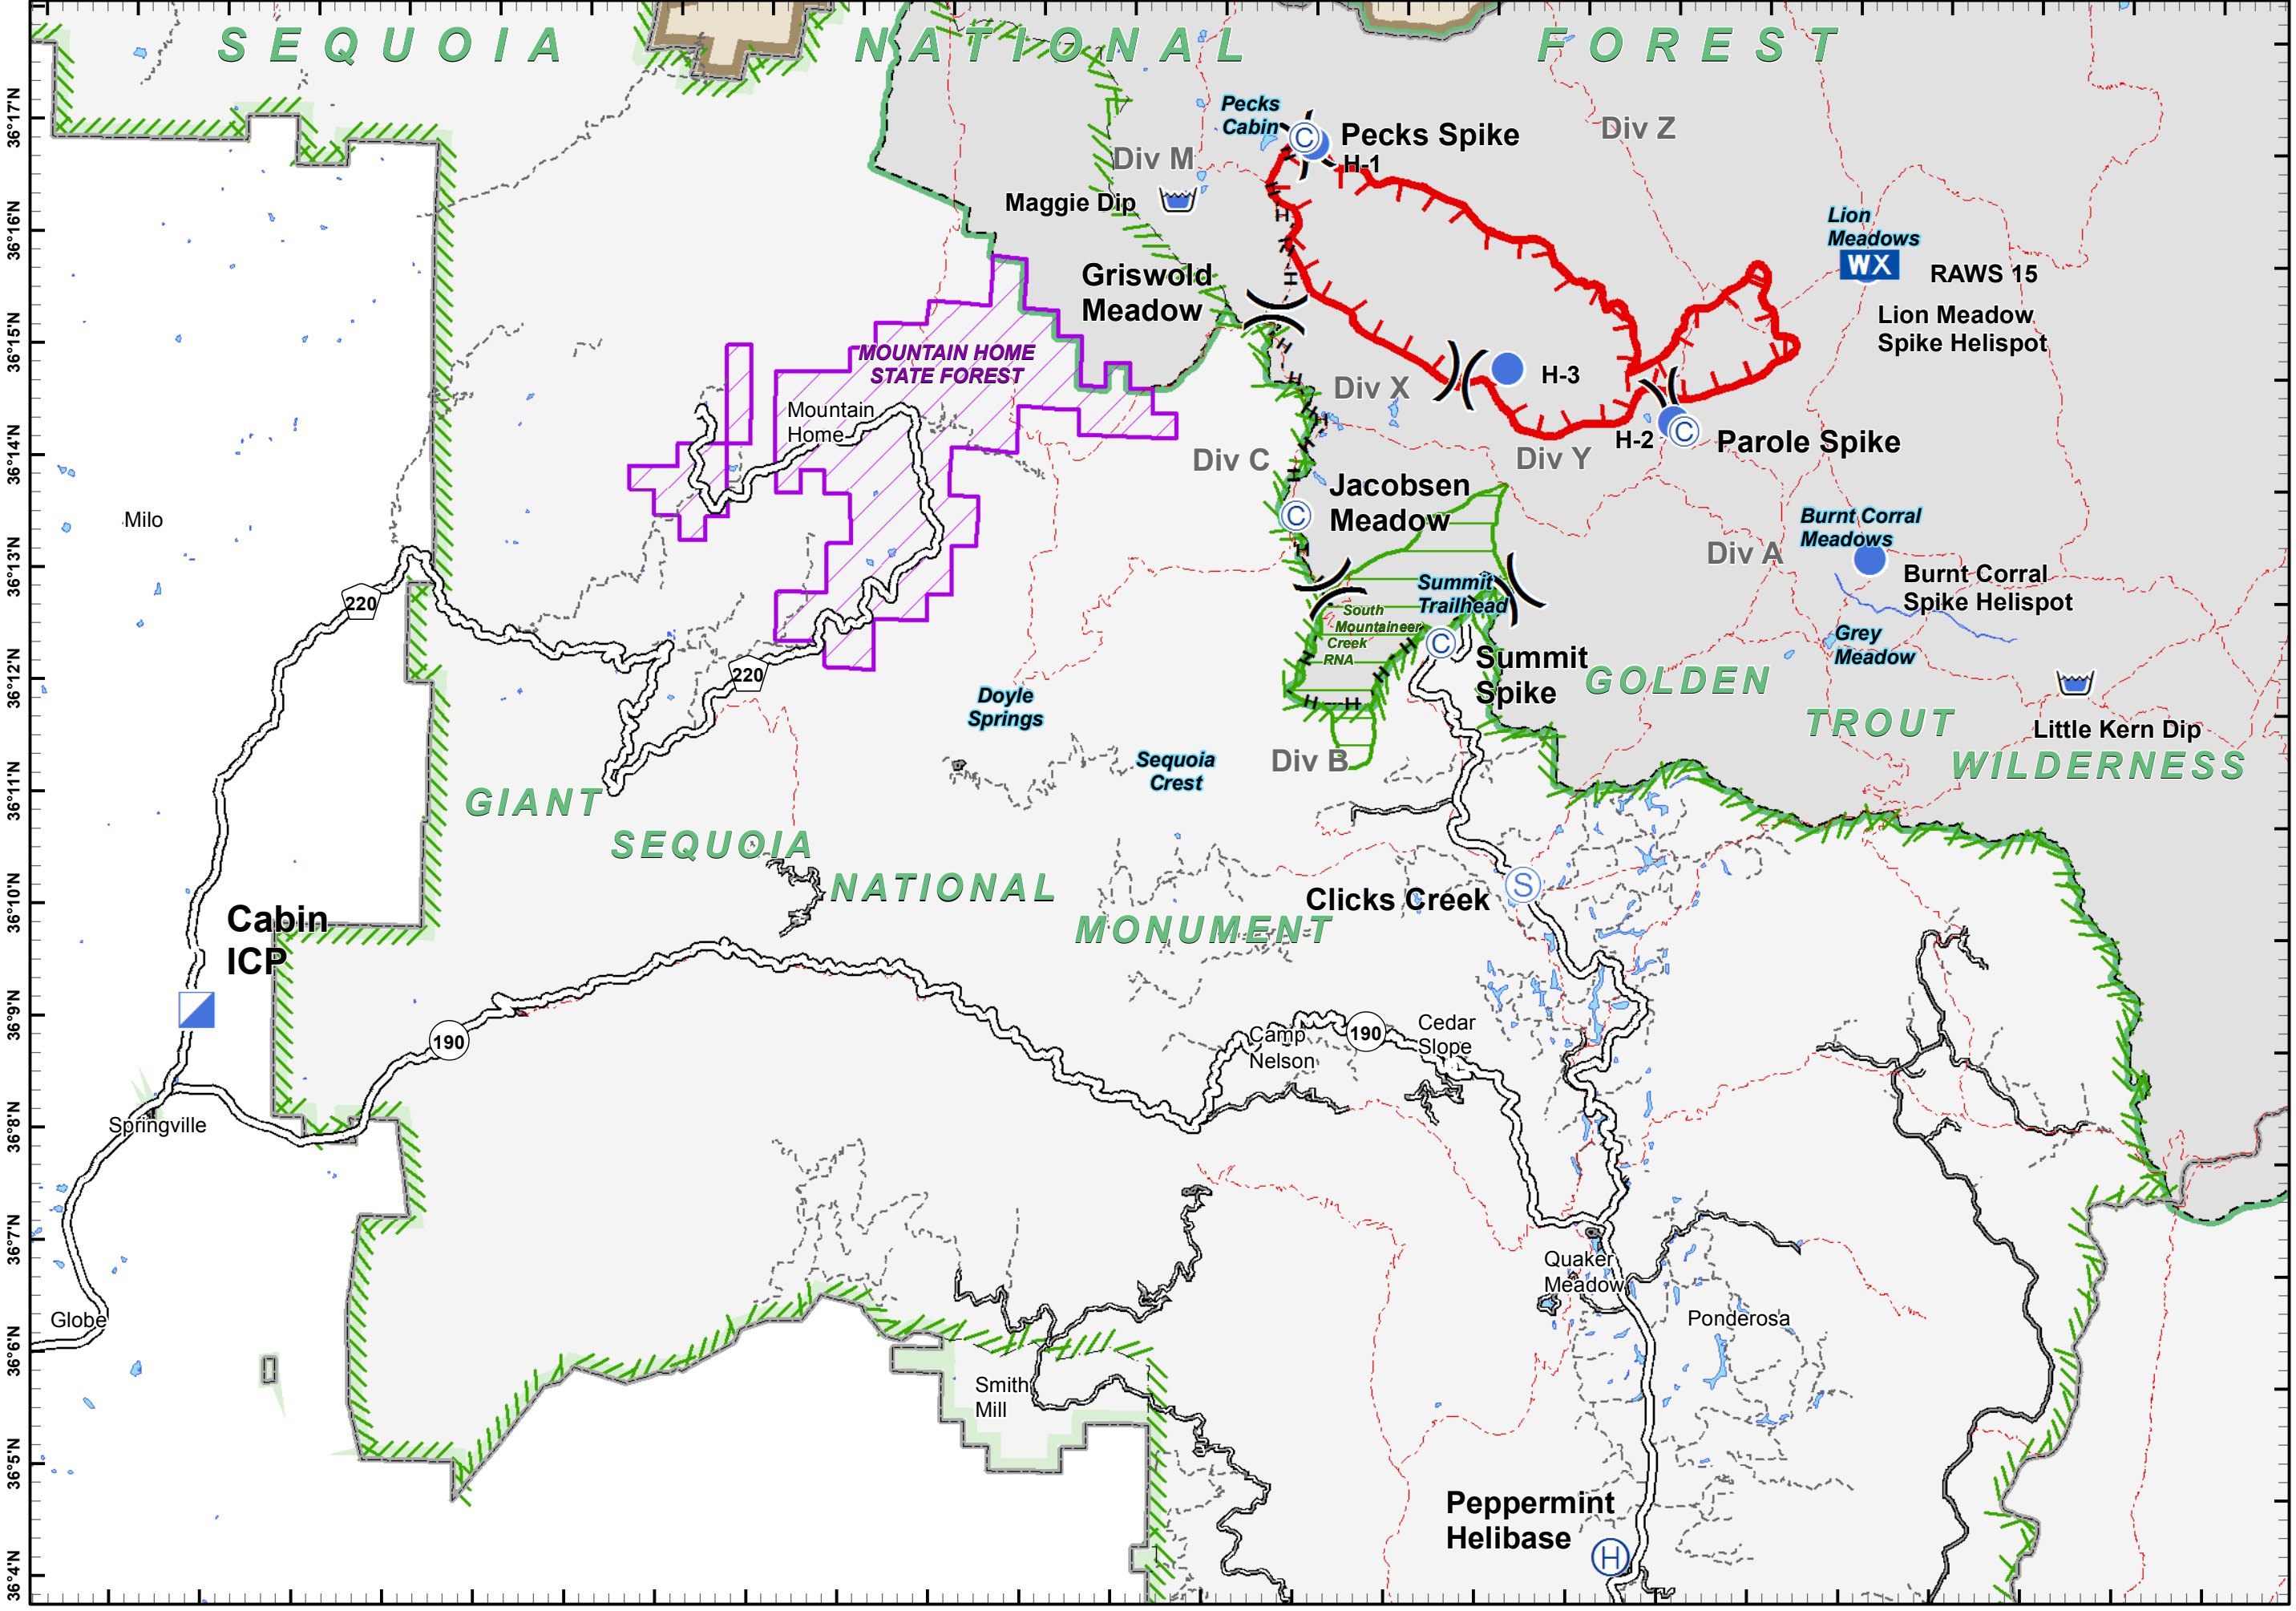

118°50'W 118°49'W 118°48'W 118°47'W 118°46'W 118°45'W 118°44'W 118°43'W 118°42'W 118°41'W 118°40'W 118°39'W 118°38'W 118°37'W 118°36'W 118°35'W 118°34'W 118°33'W 118°32'W 118°31'W 118°30'W 118°29'W 118°28'W 118°27'W 118°26'W

CABIN FIRE

CA-SQF-002313

Transportation Map

- Cabin Fire
- Contained Fire Edge
- Uncontrolled Fire Edge
- H - Hand Line
- Division Break
- Incident Base
- MediVac Site
- Helispot
- Camp
- Wilderness Boundary

118°49'W 118°48'W 118°47'W 118°46'W 118°45'W 118°44'W 118°43'W 118°42'W 118°41'W 118°40'W 118°39'W 118°38'W 118°37'W 118°36'W 118°35'W 118°34'W 118°33'W 118°32'W 118°31'W 118°30'W 118°29'W 118°28'W 118°27'W 118°26'W