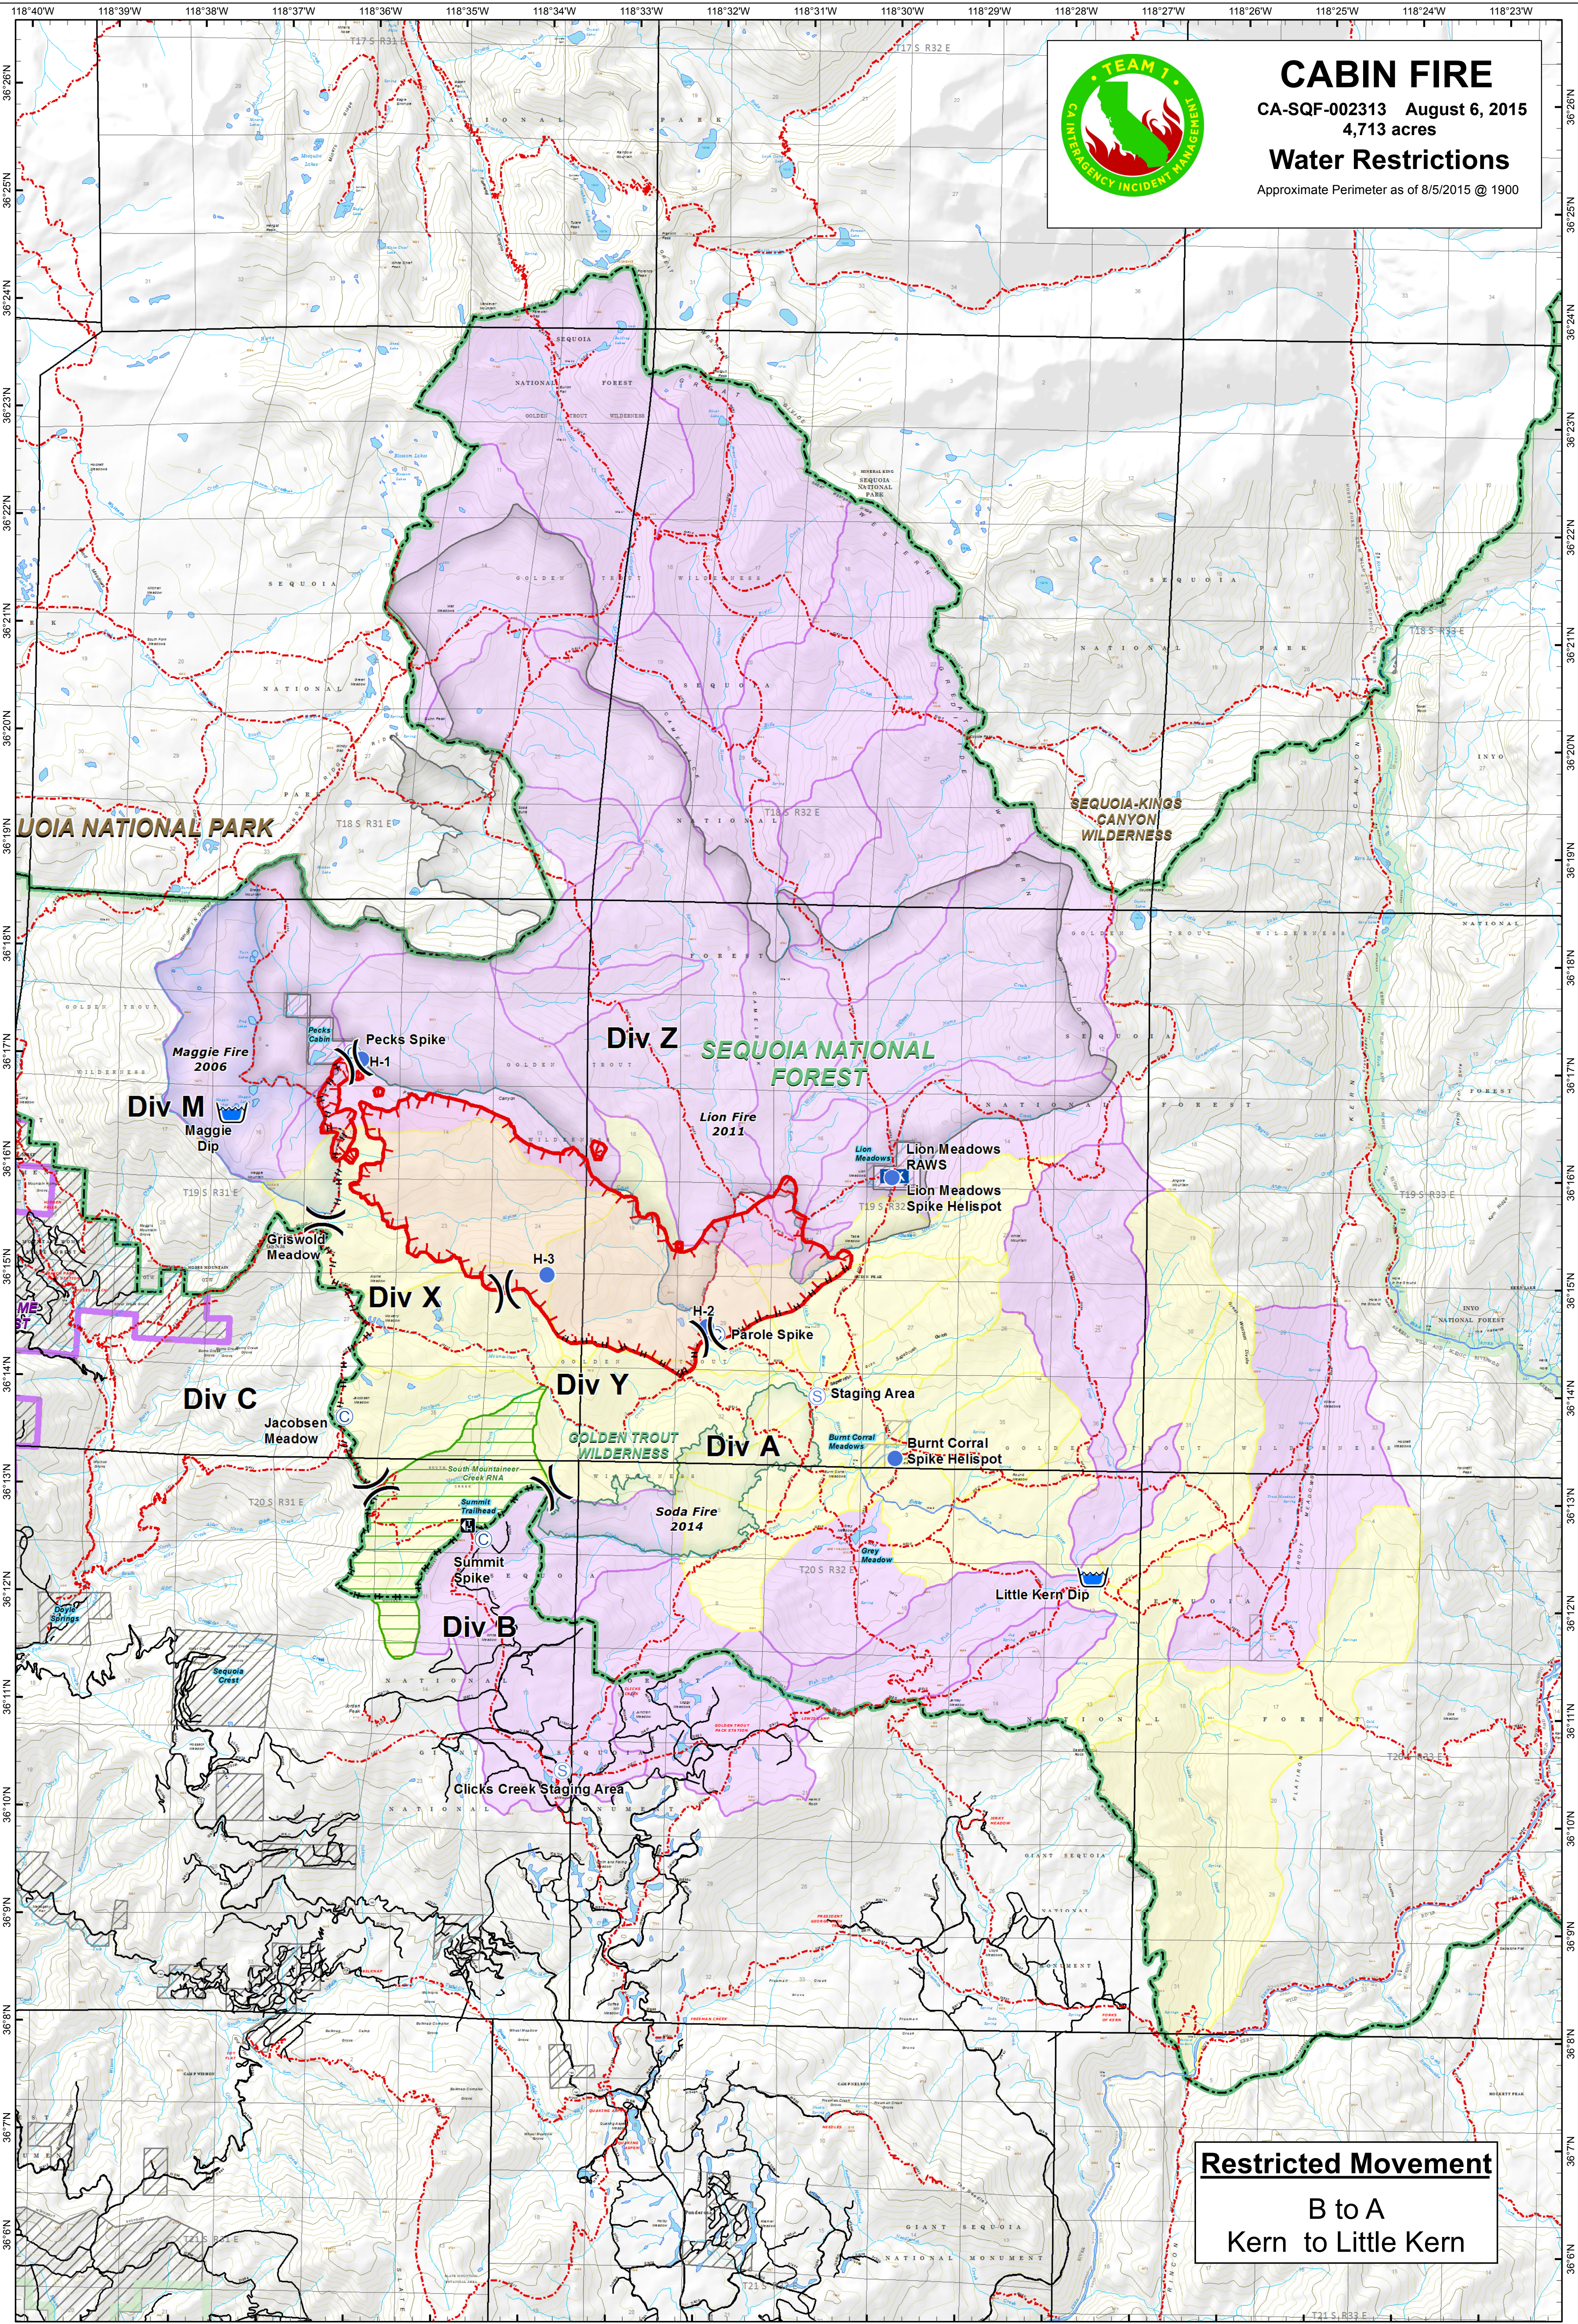

CABIN FIRE
 CA-SQF-002313 August 6, 2015
 4,713 acres
Water Restrictions
 Approximate Perimeter as of 8/5/2015 @ 1900

Restricted Movement
 B to A
 Kern to Little Kern

200 ft Contours
NAD 83 UTM Zone 11

 0 0.5 1 2 Miles