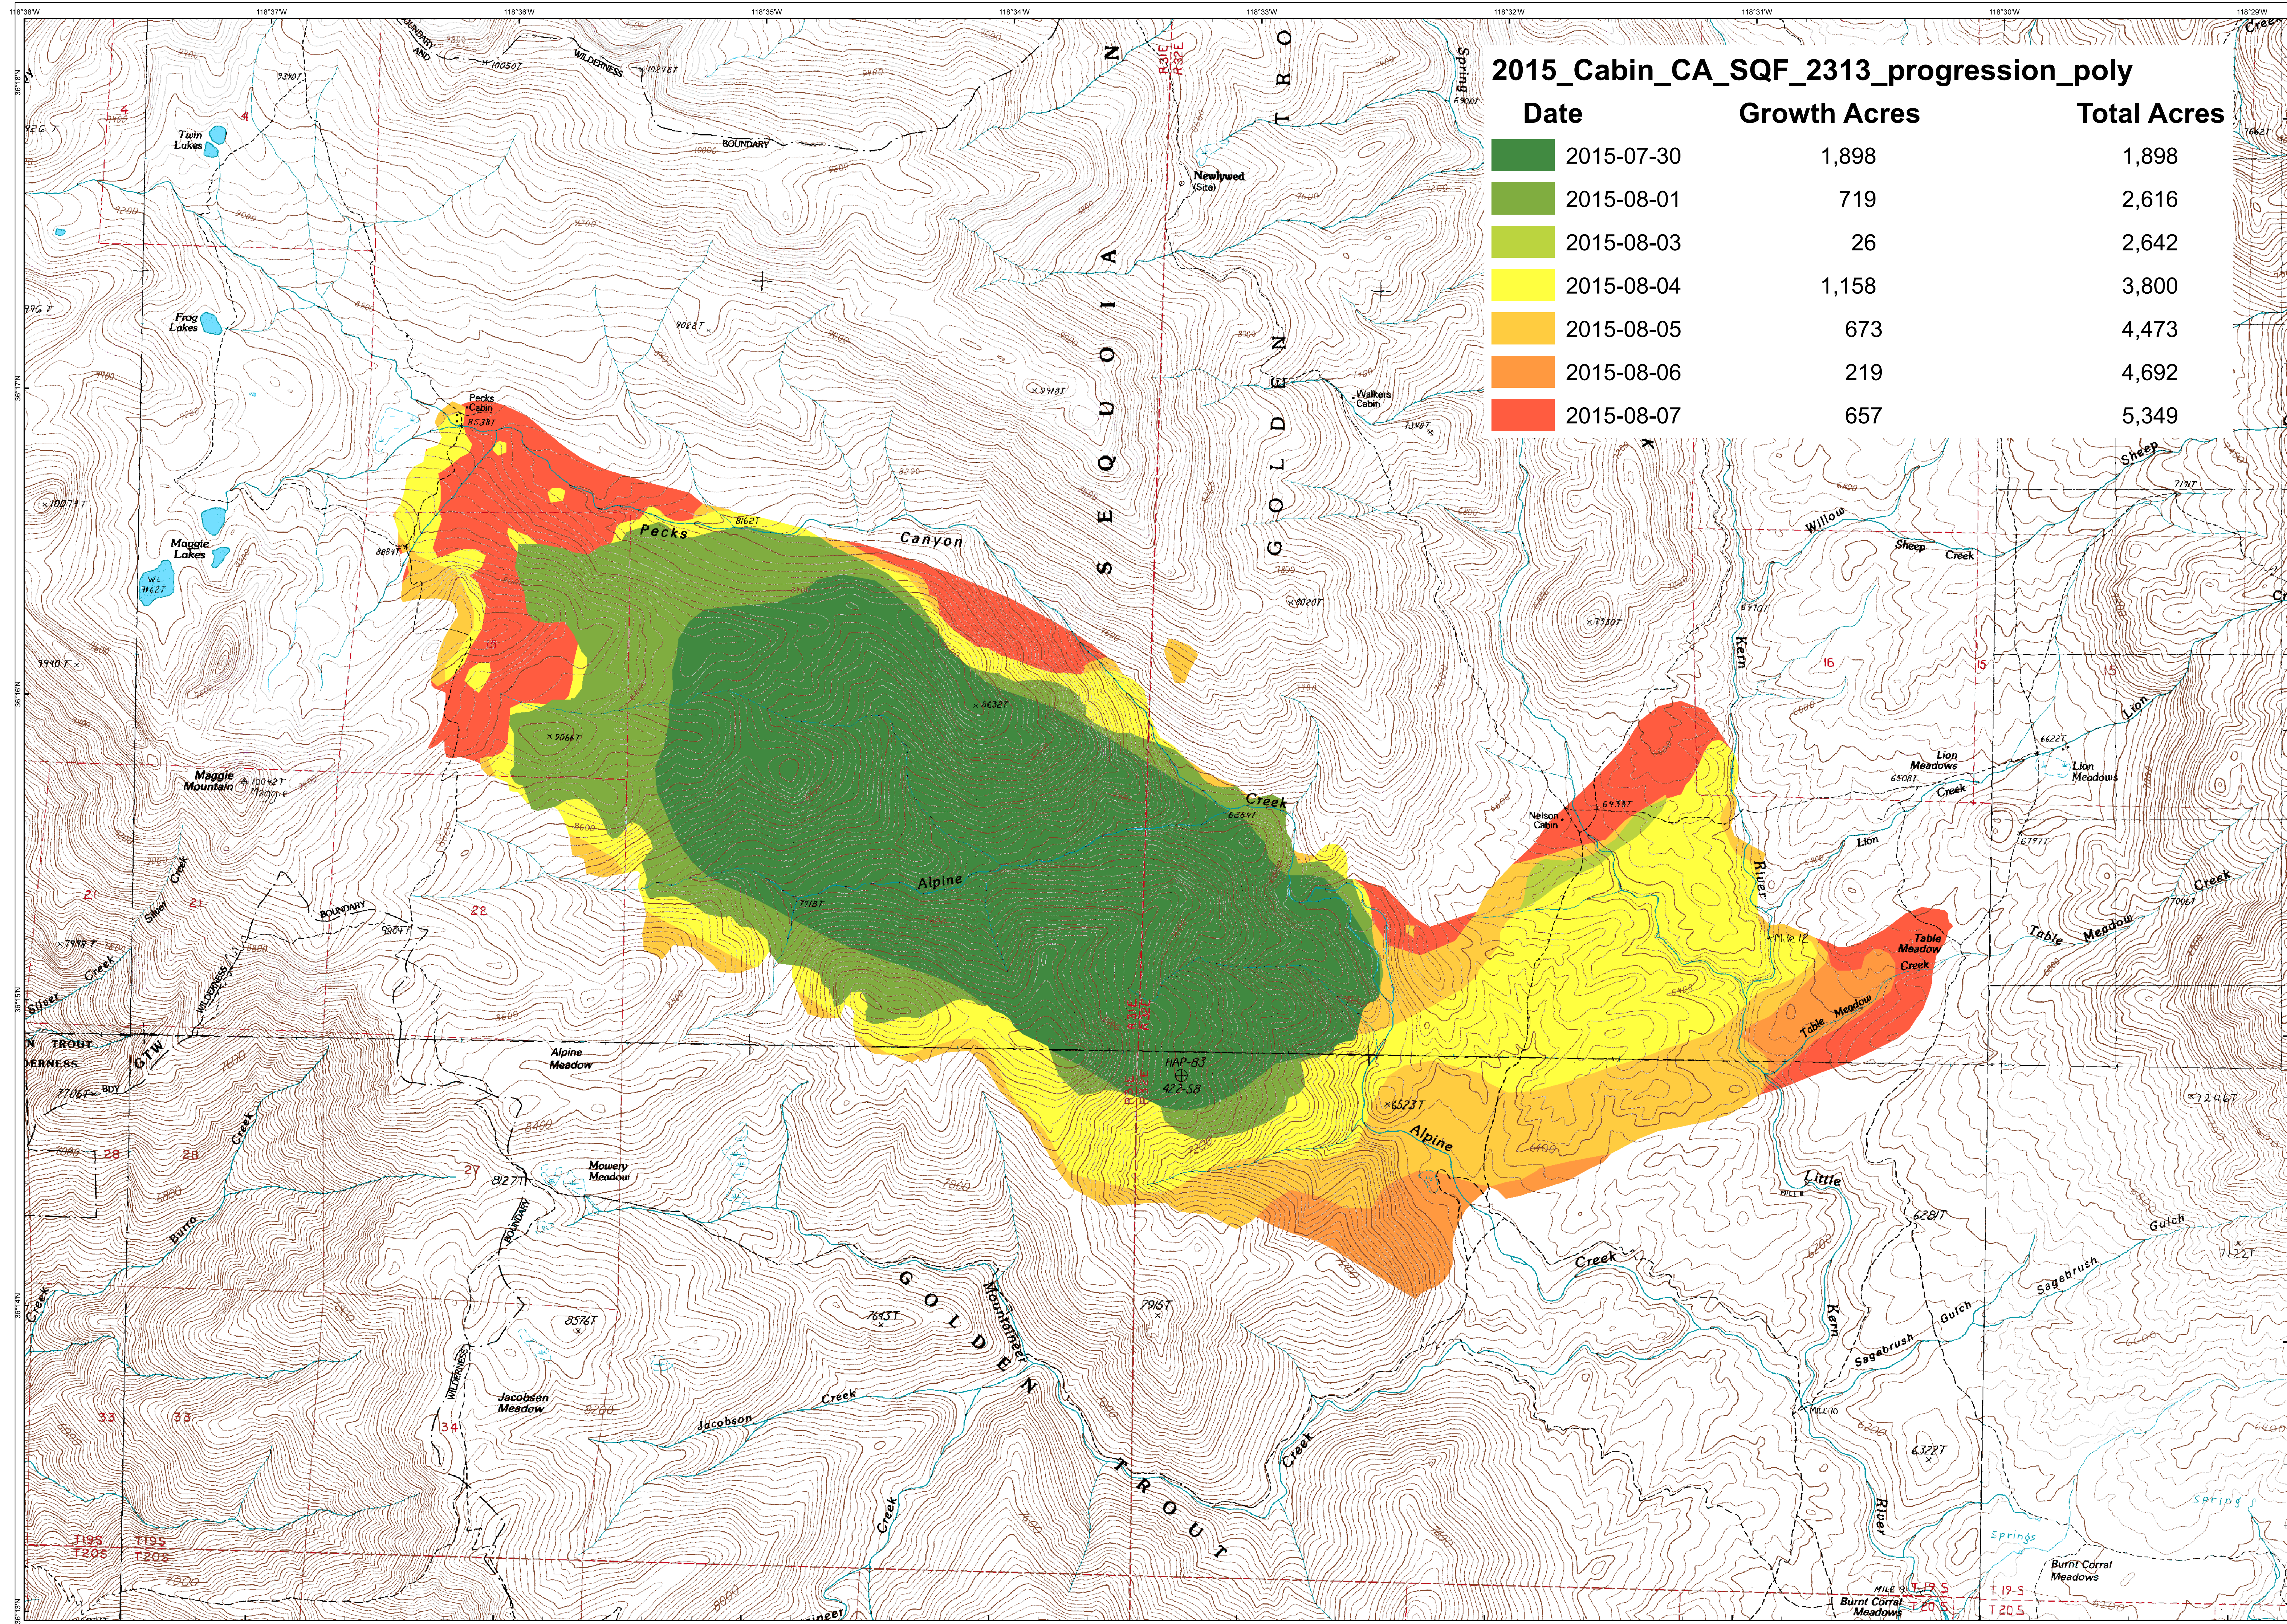

Progression Map

CABIN FIRE

CA-SQF-002313

August 7, 2015

2015_Cabin_CA_SQF_2313_progression_poly			
Date	Growth Acres	Total Acres	
2015-07-30	1,898	1,898	
2015-08-01	719	2,616	
2015-08-03	26	2,642	
2015-08-04	1,158	3,800	
2015-08-05	673	4,473	
2015-08-06	219	4,692	
2015-08-07	657	5,349	

CABIN FIRE
CA-SQF-002313 August 7, 2015
5,349 acres
PROGRESSION MAP