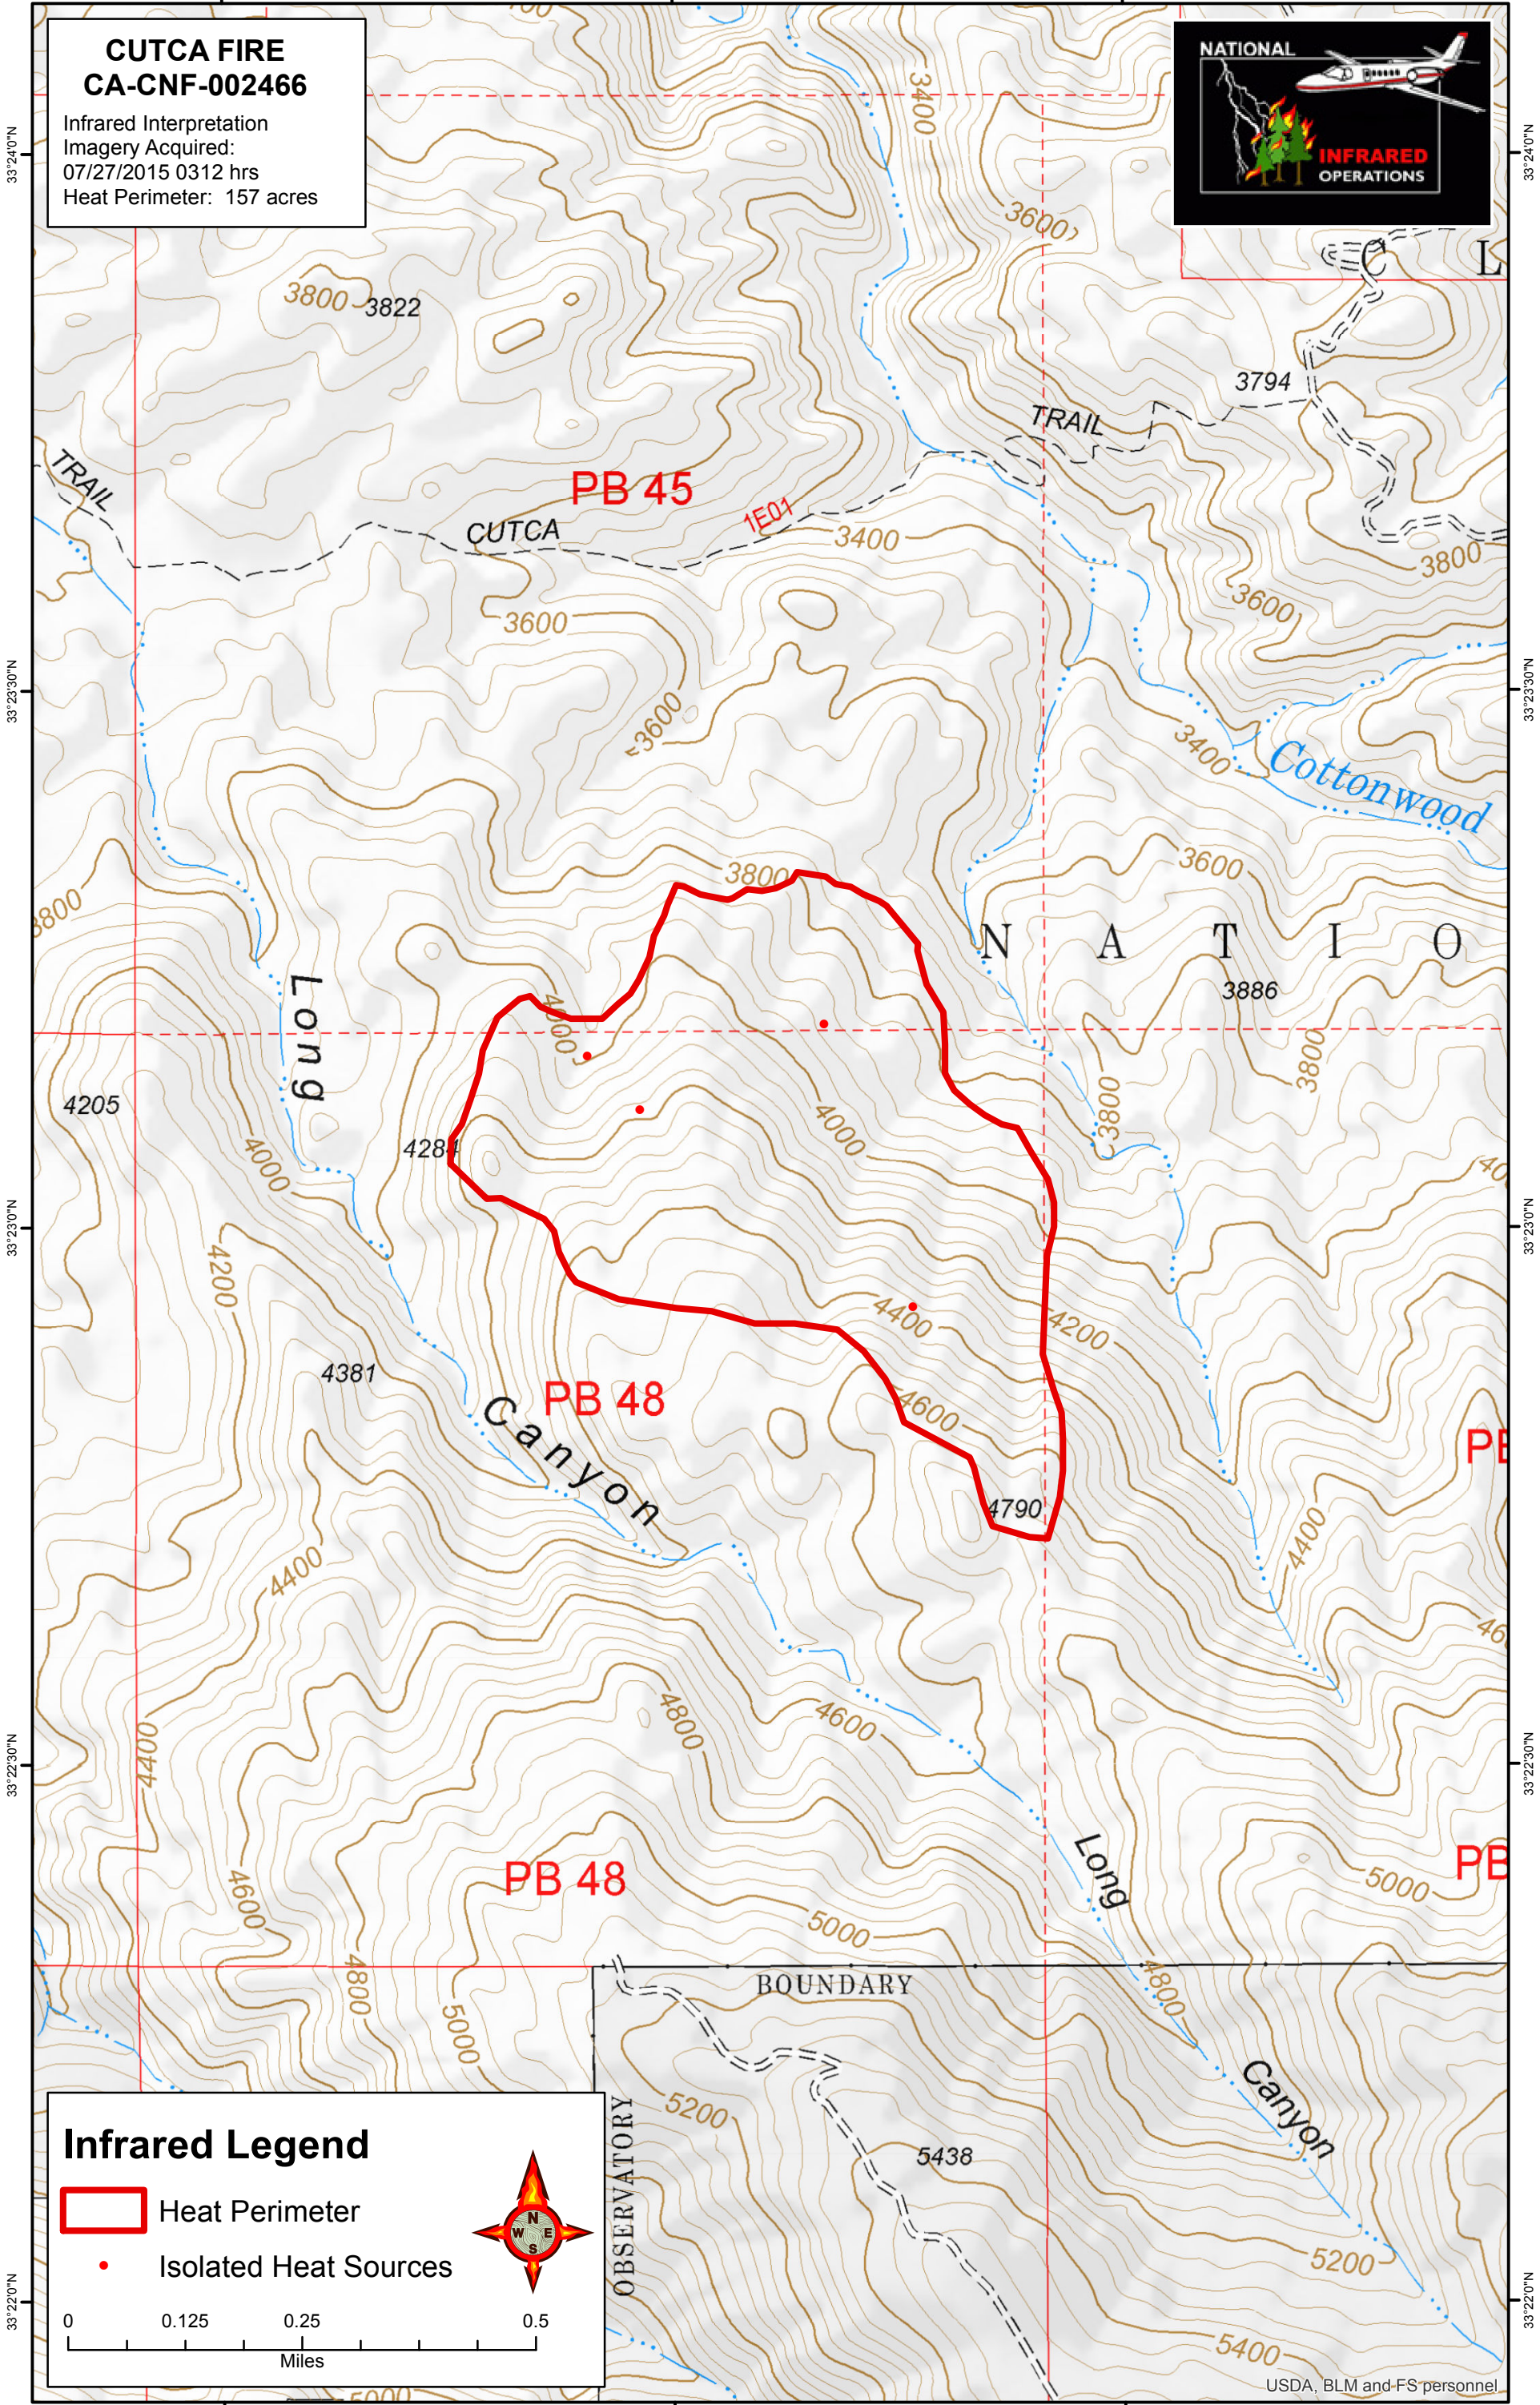

116°52'30"W 116°52'0"W 116°51'30"W

CUTCA FIRE
CA-CNF-002466
Infrared Interpretation
Imagery Acquired:
07/27/2015 0312 hrs
Heat Perimeter: 157 acres

Infrared Legend

- Heat Perimeter
- Isolated Heat Sources

116°52'30"W 116°52'0"W 116°51'30"W